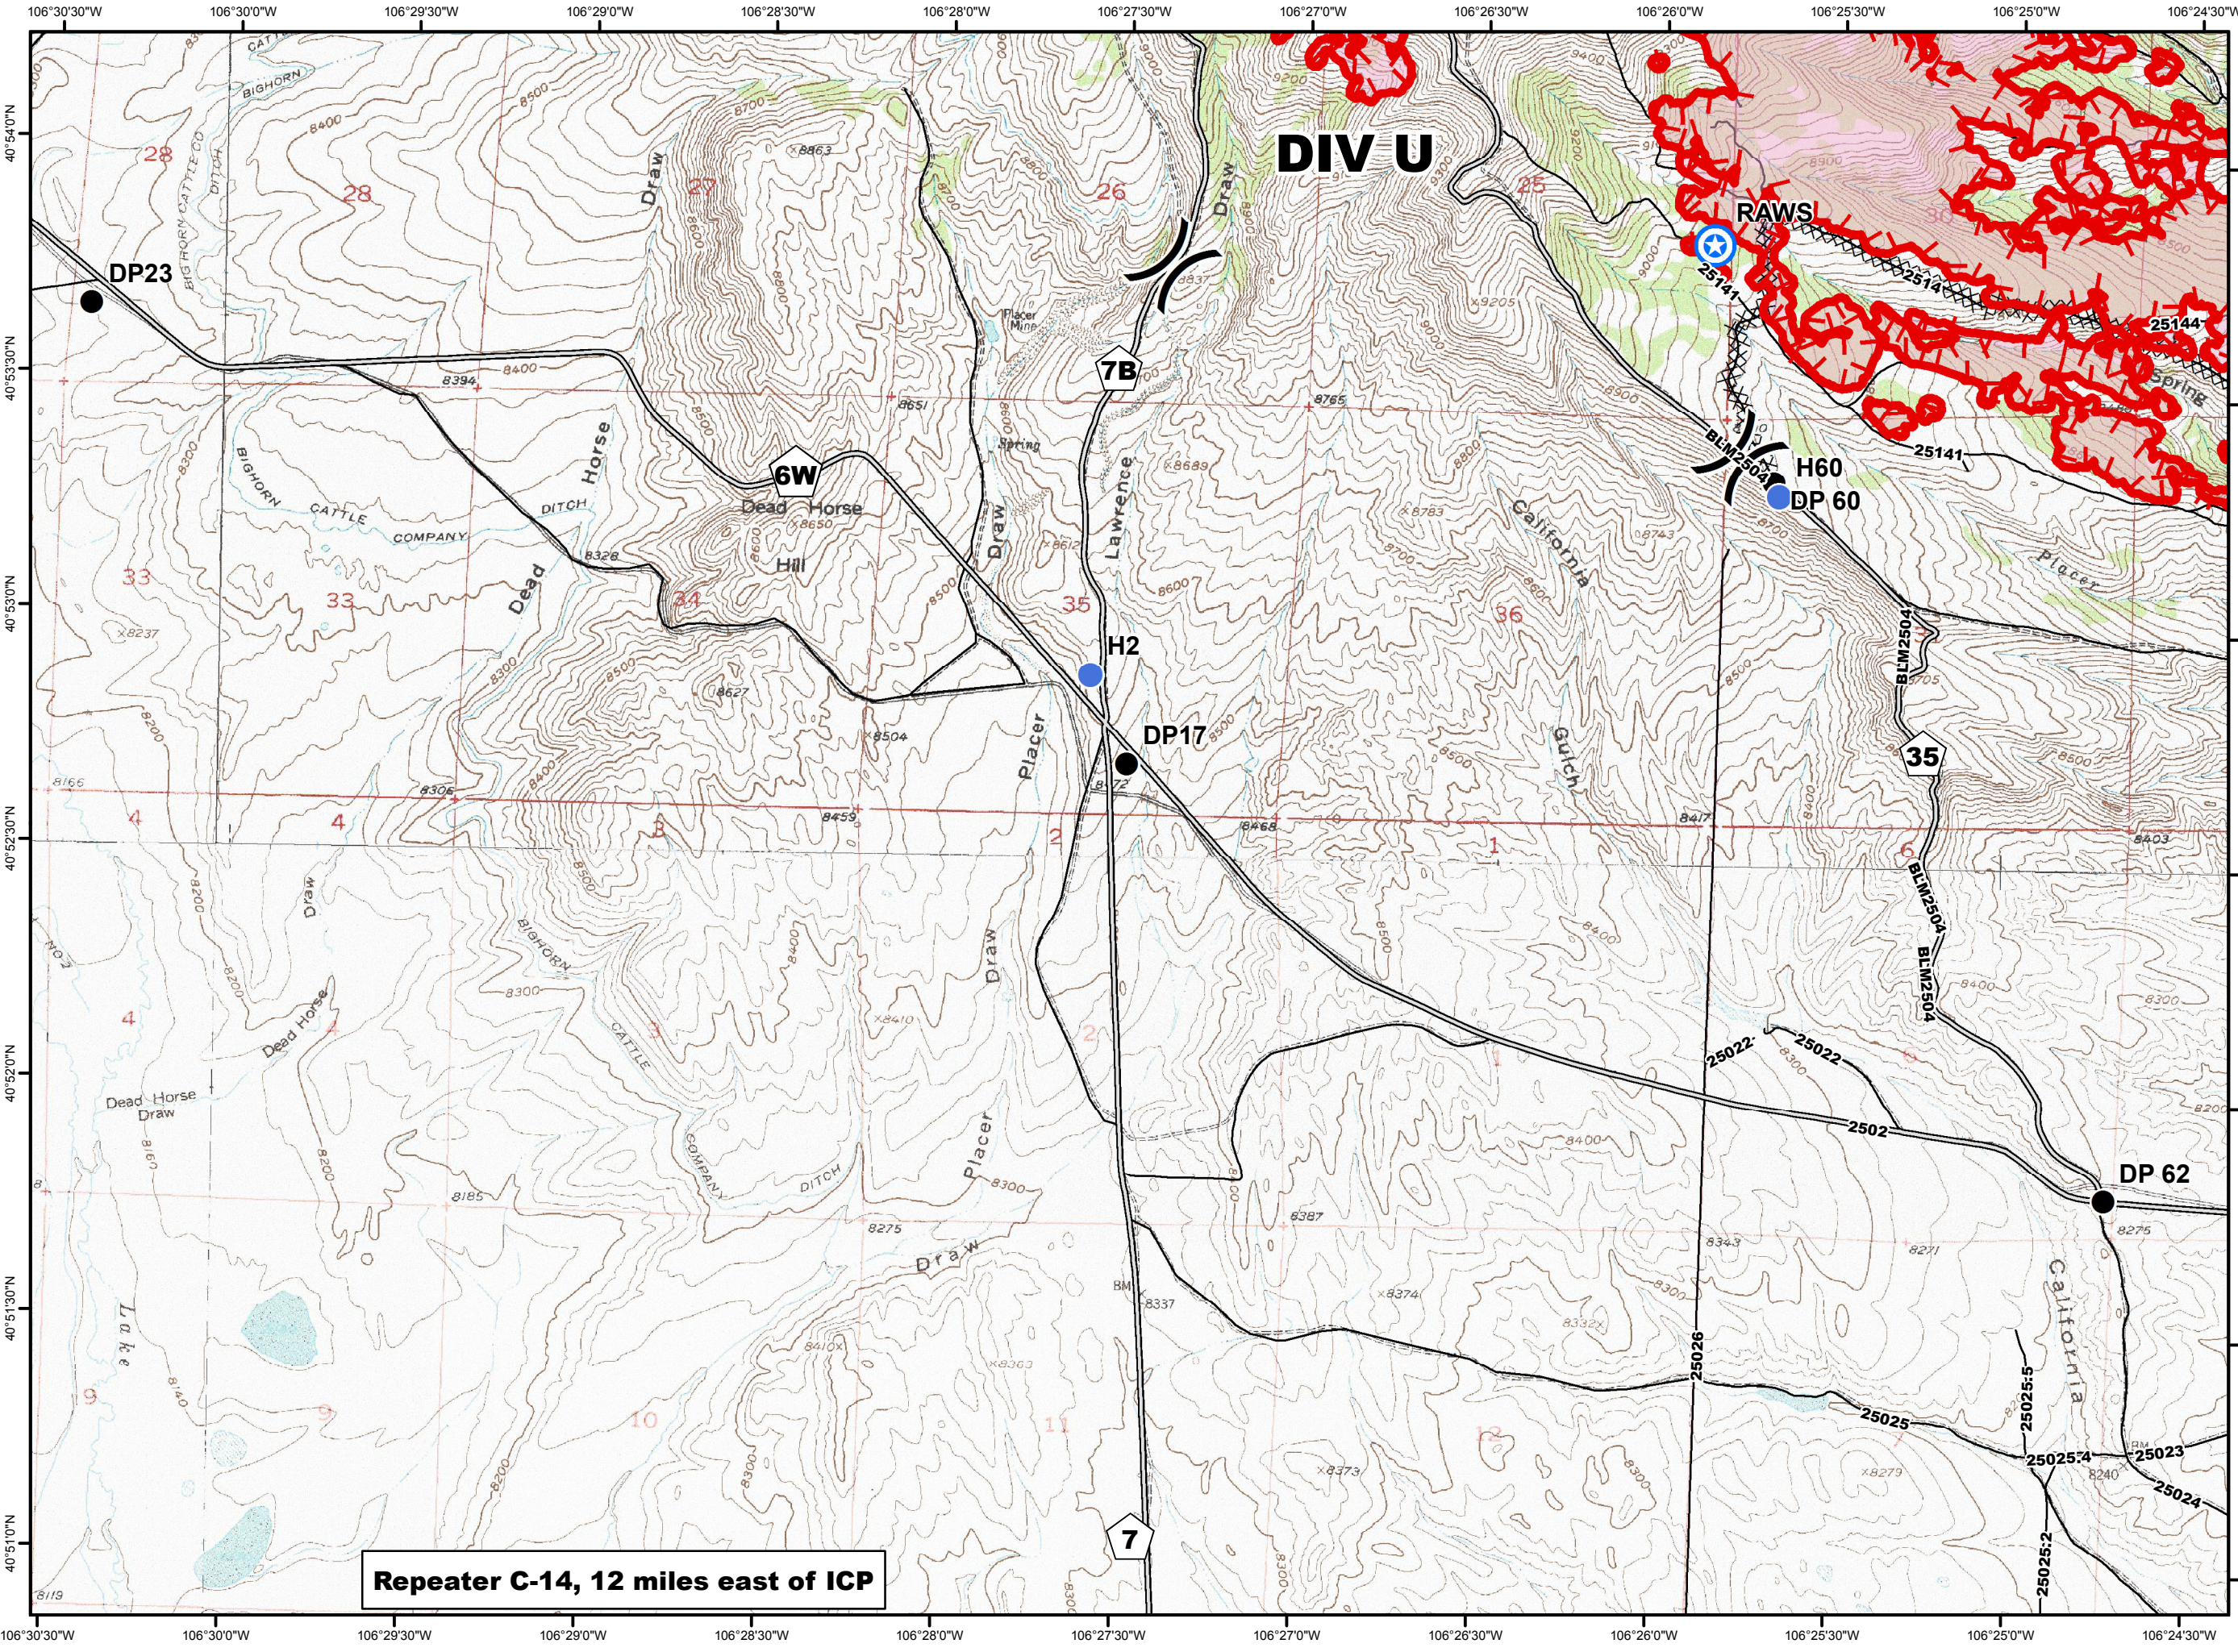

P

Map Created: 8/7/2016
9:22:48 PM

- Legend**
- Uncontrolled Fire Edge
 - Completed Dozer Line
 - Drop Point
 - Helispot
 - RAWS

Repeater C-14, 12 miles east of ICP