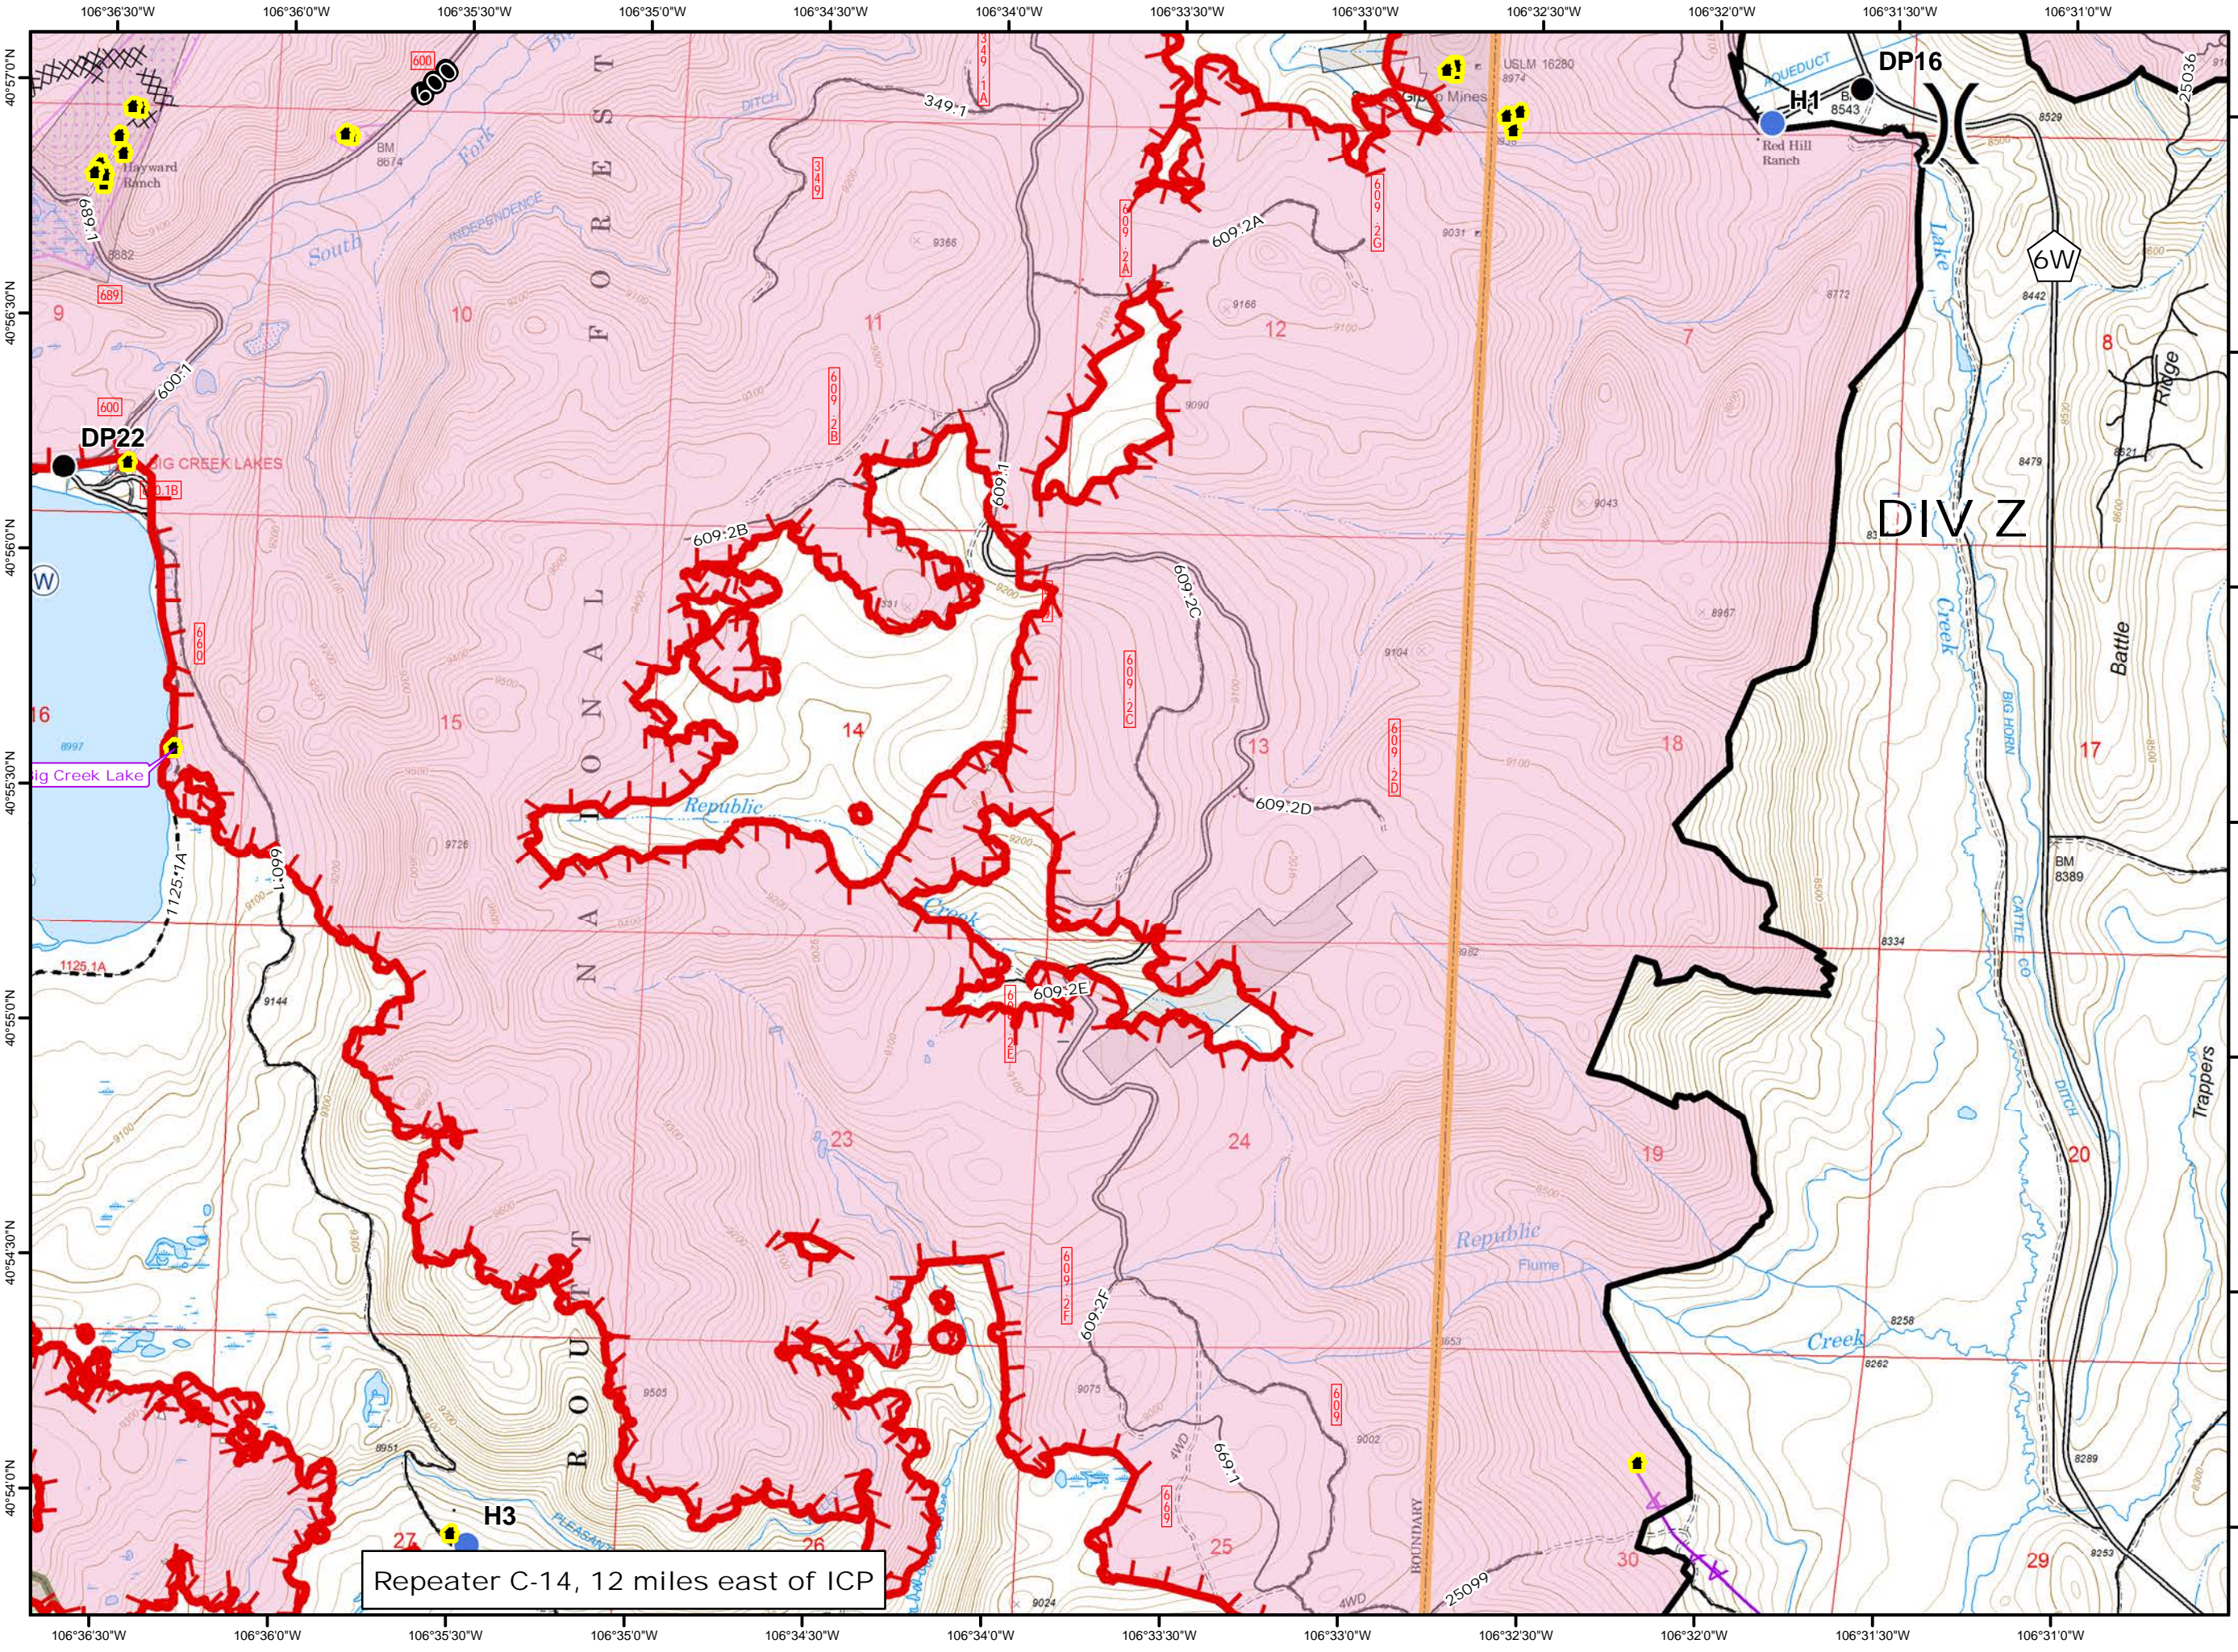

Map Created: 8/7/2016  
9:22:48 PM

- Legend**
- Uncontrolled Fire Edge
  - Completed Dozer Line
  - Contained Fire Edge
  - Drop Point
  - Helispot
  - Water Source
  - Buildings
  - Powerlines
  - Subdivisions
  - Wilderness

Repeater C-14, 12 miles east of ICP