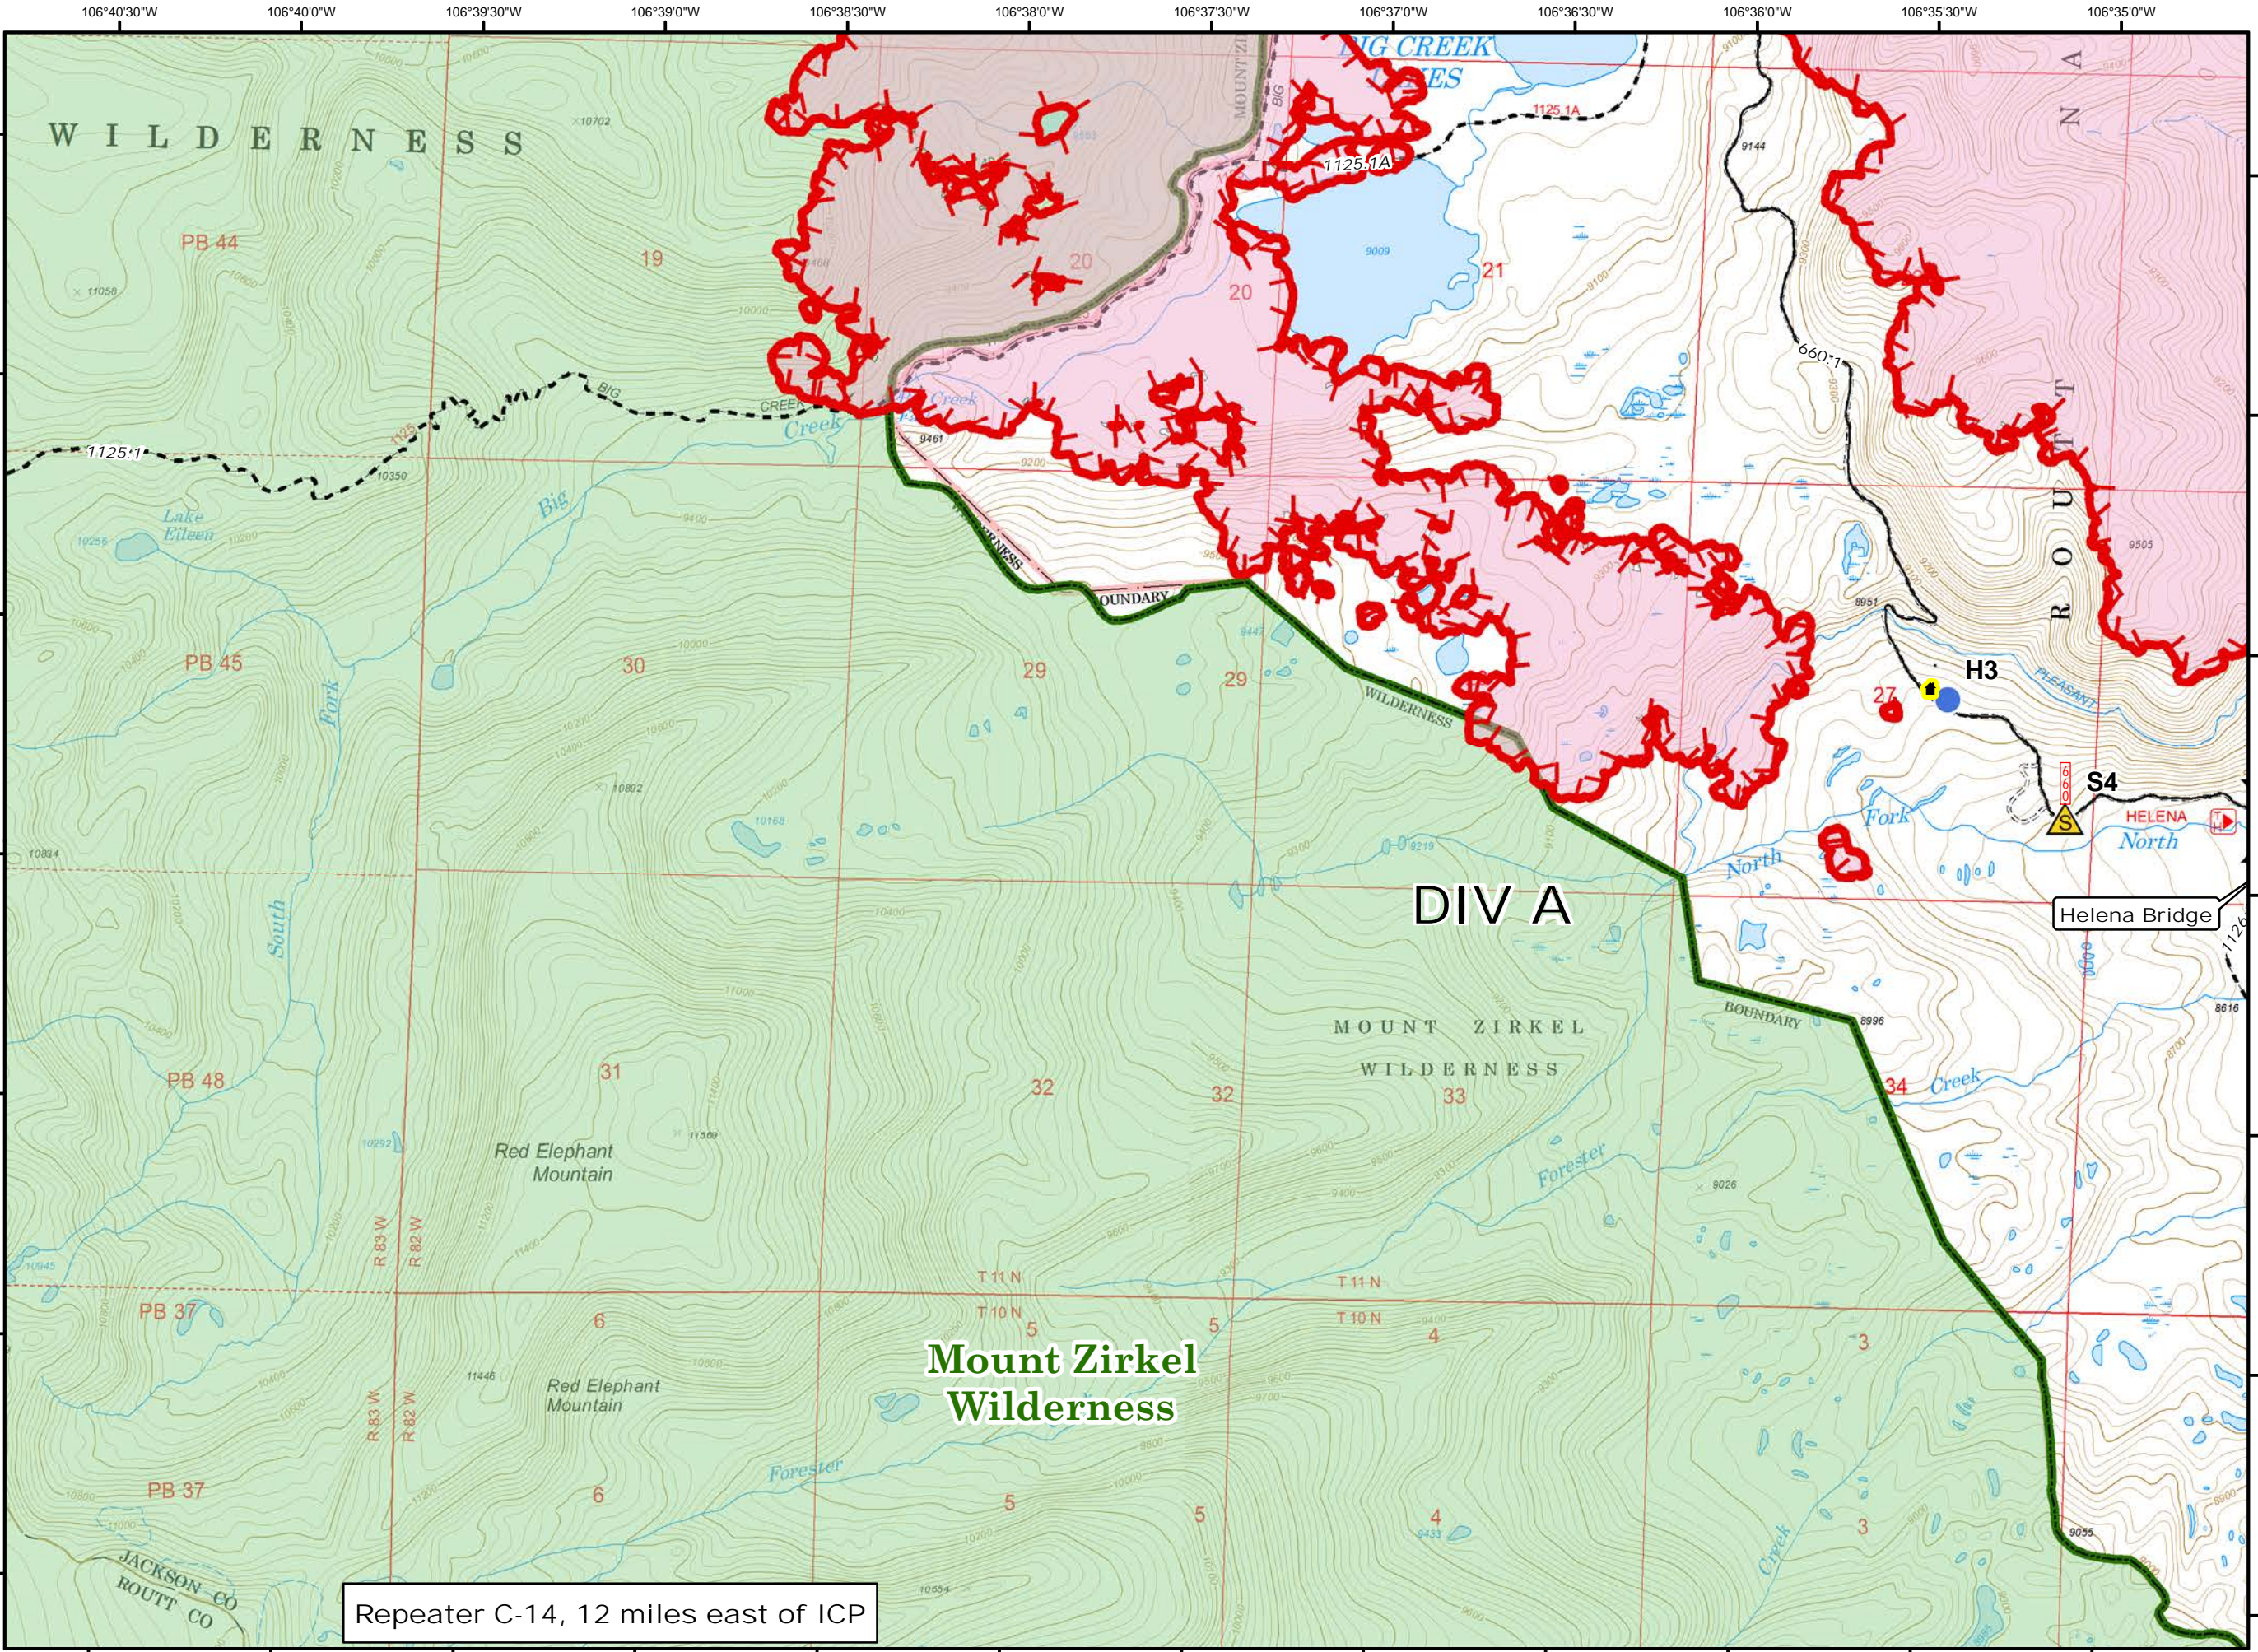

- Legend**
- Uncontrolled Fire Edge
  - Helispot
  - Safety Zone
  - Buildings
  - Wilderness

Repeater C-14, 12 miles east of ICP