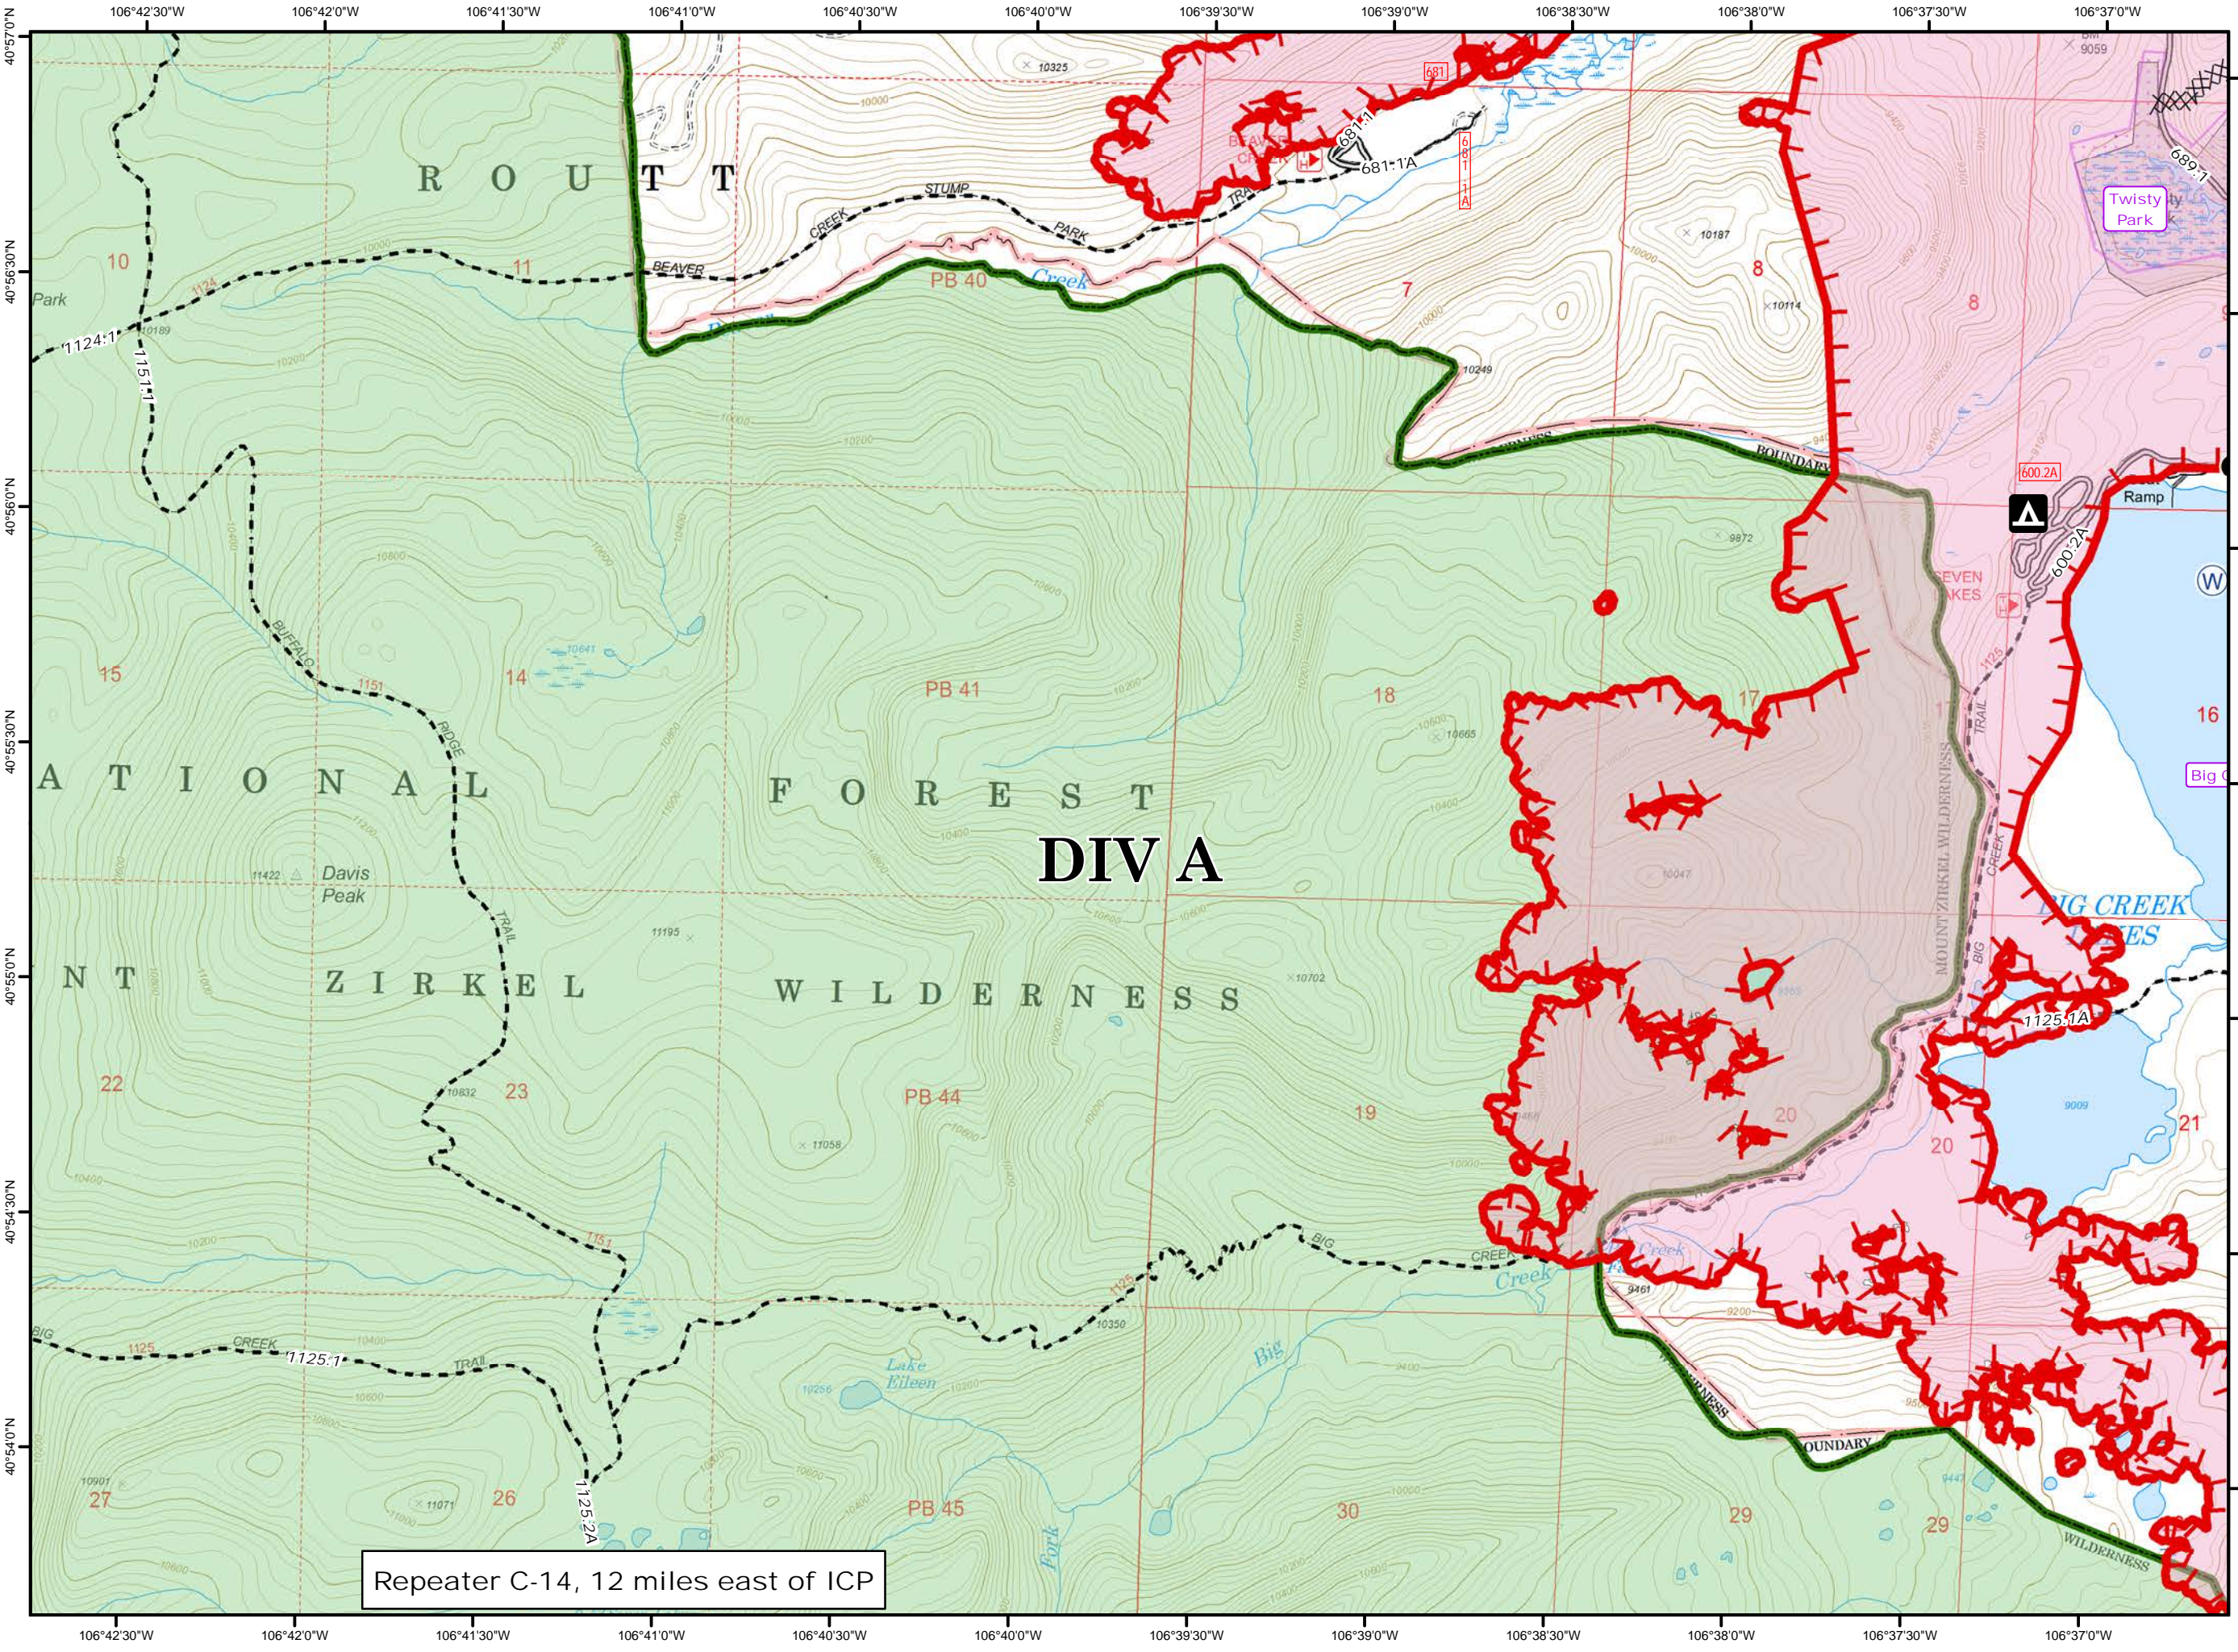

A

Map Created: 8/7/2016
9:22:48 PM

Legend

- Uncontrolled Fire Edge
- Completed Dozer Line
- Water Source
- Subdivisions
- Wilderness

0 0.25 0.5 Miles

Repeater C-14, 12 miles east of ICP