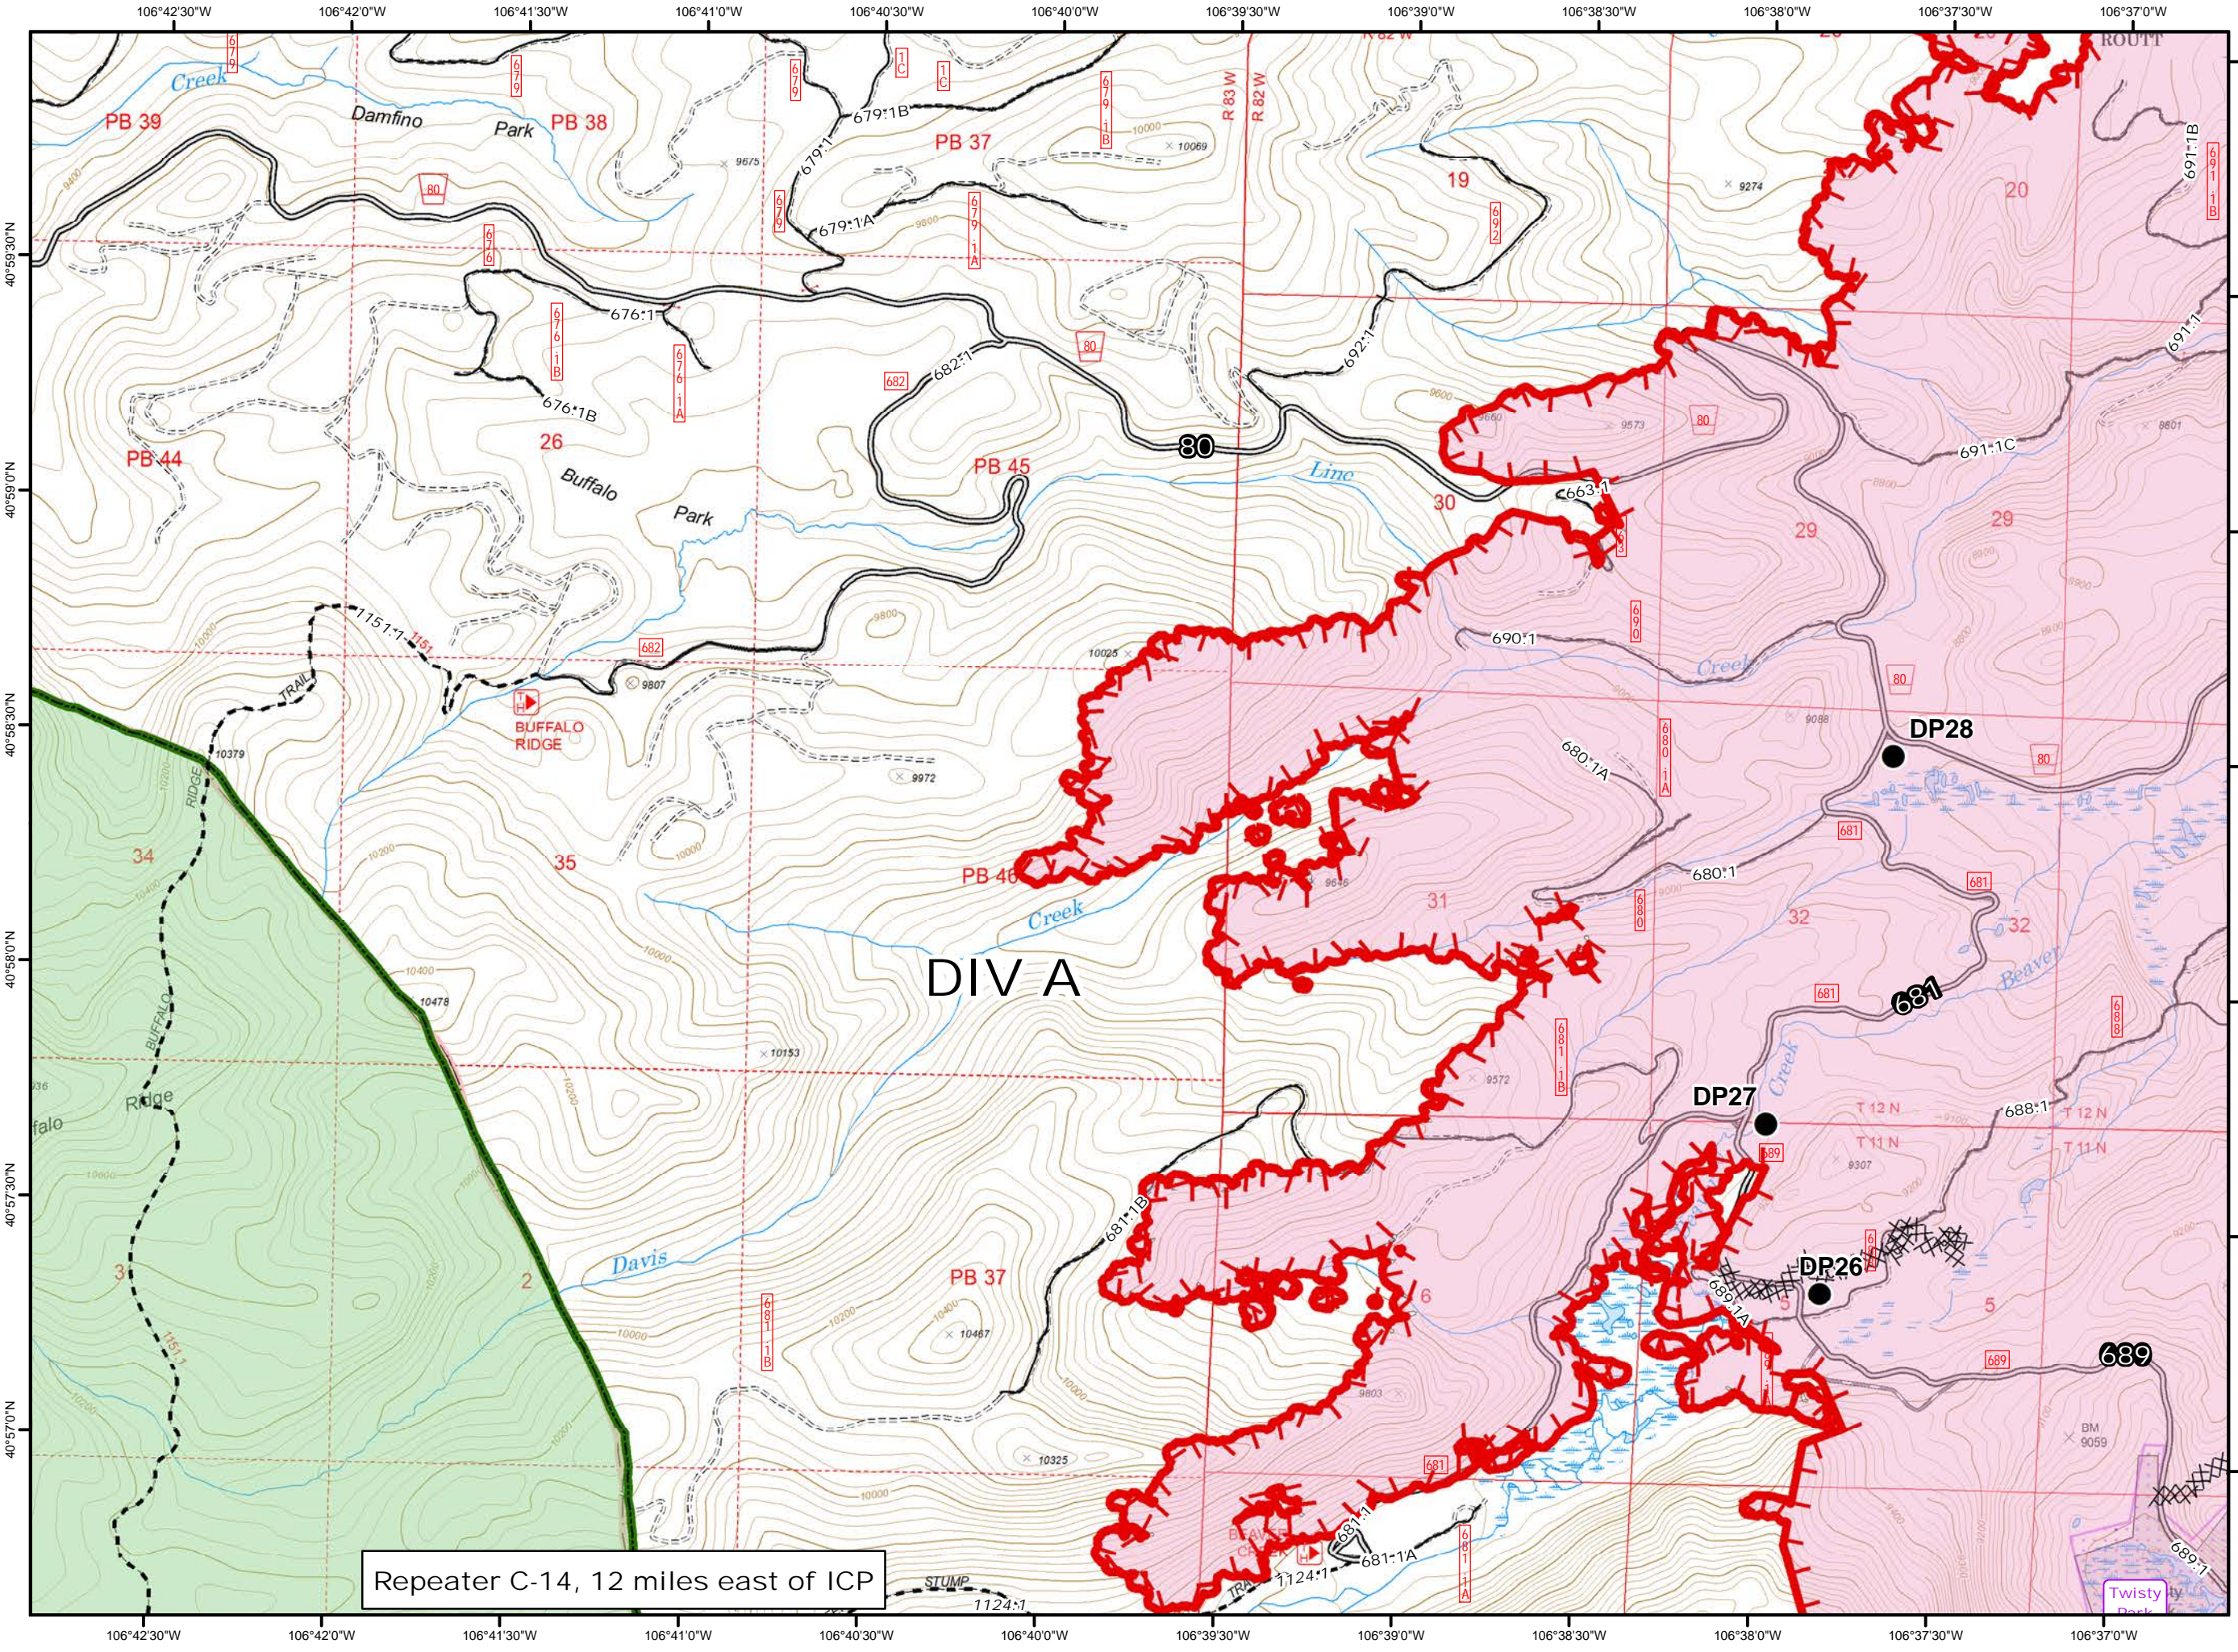

- Legend**
- Uncontrolled Fire Edge
  - Completed Dozer Line
  - Drop Point
  - Subdivisions
  - Wilderness

Repeater C-14, 12 miles east of ICP