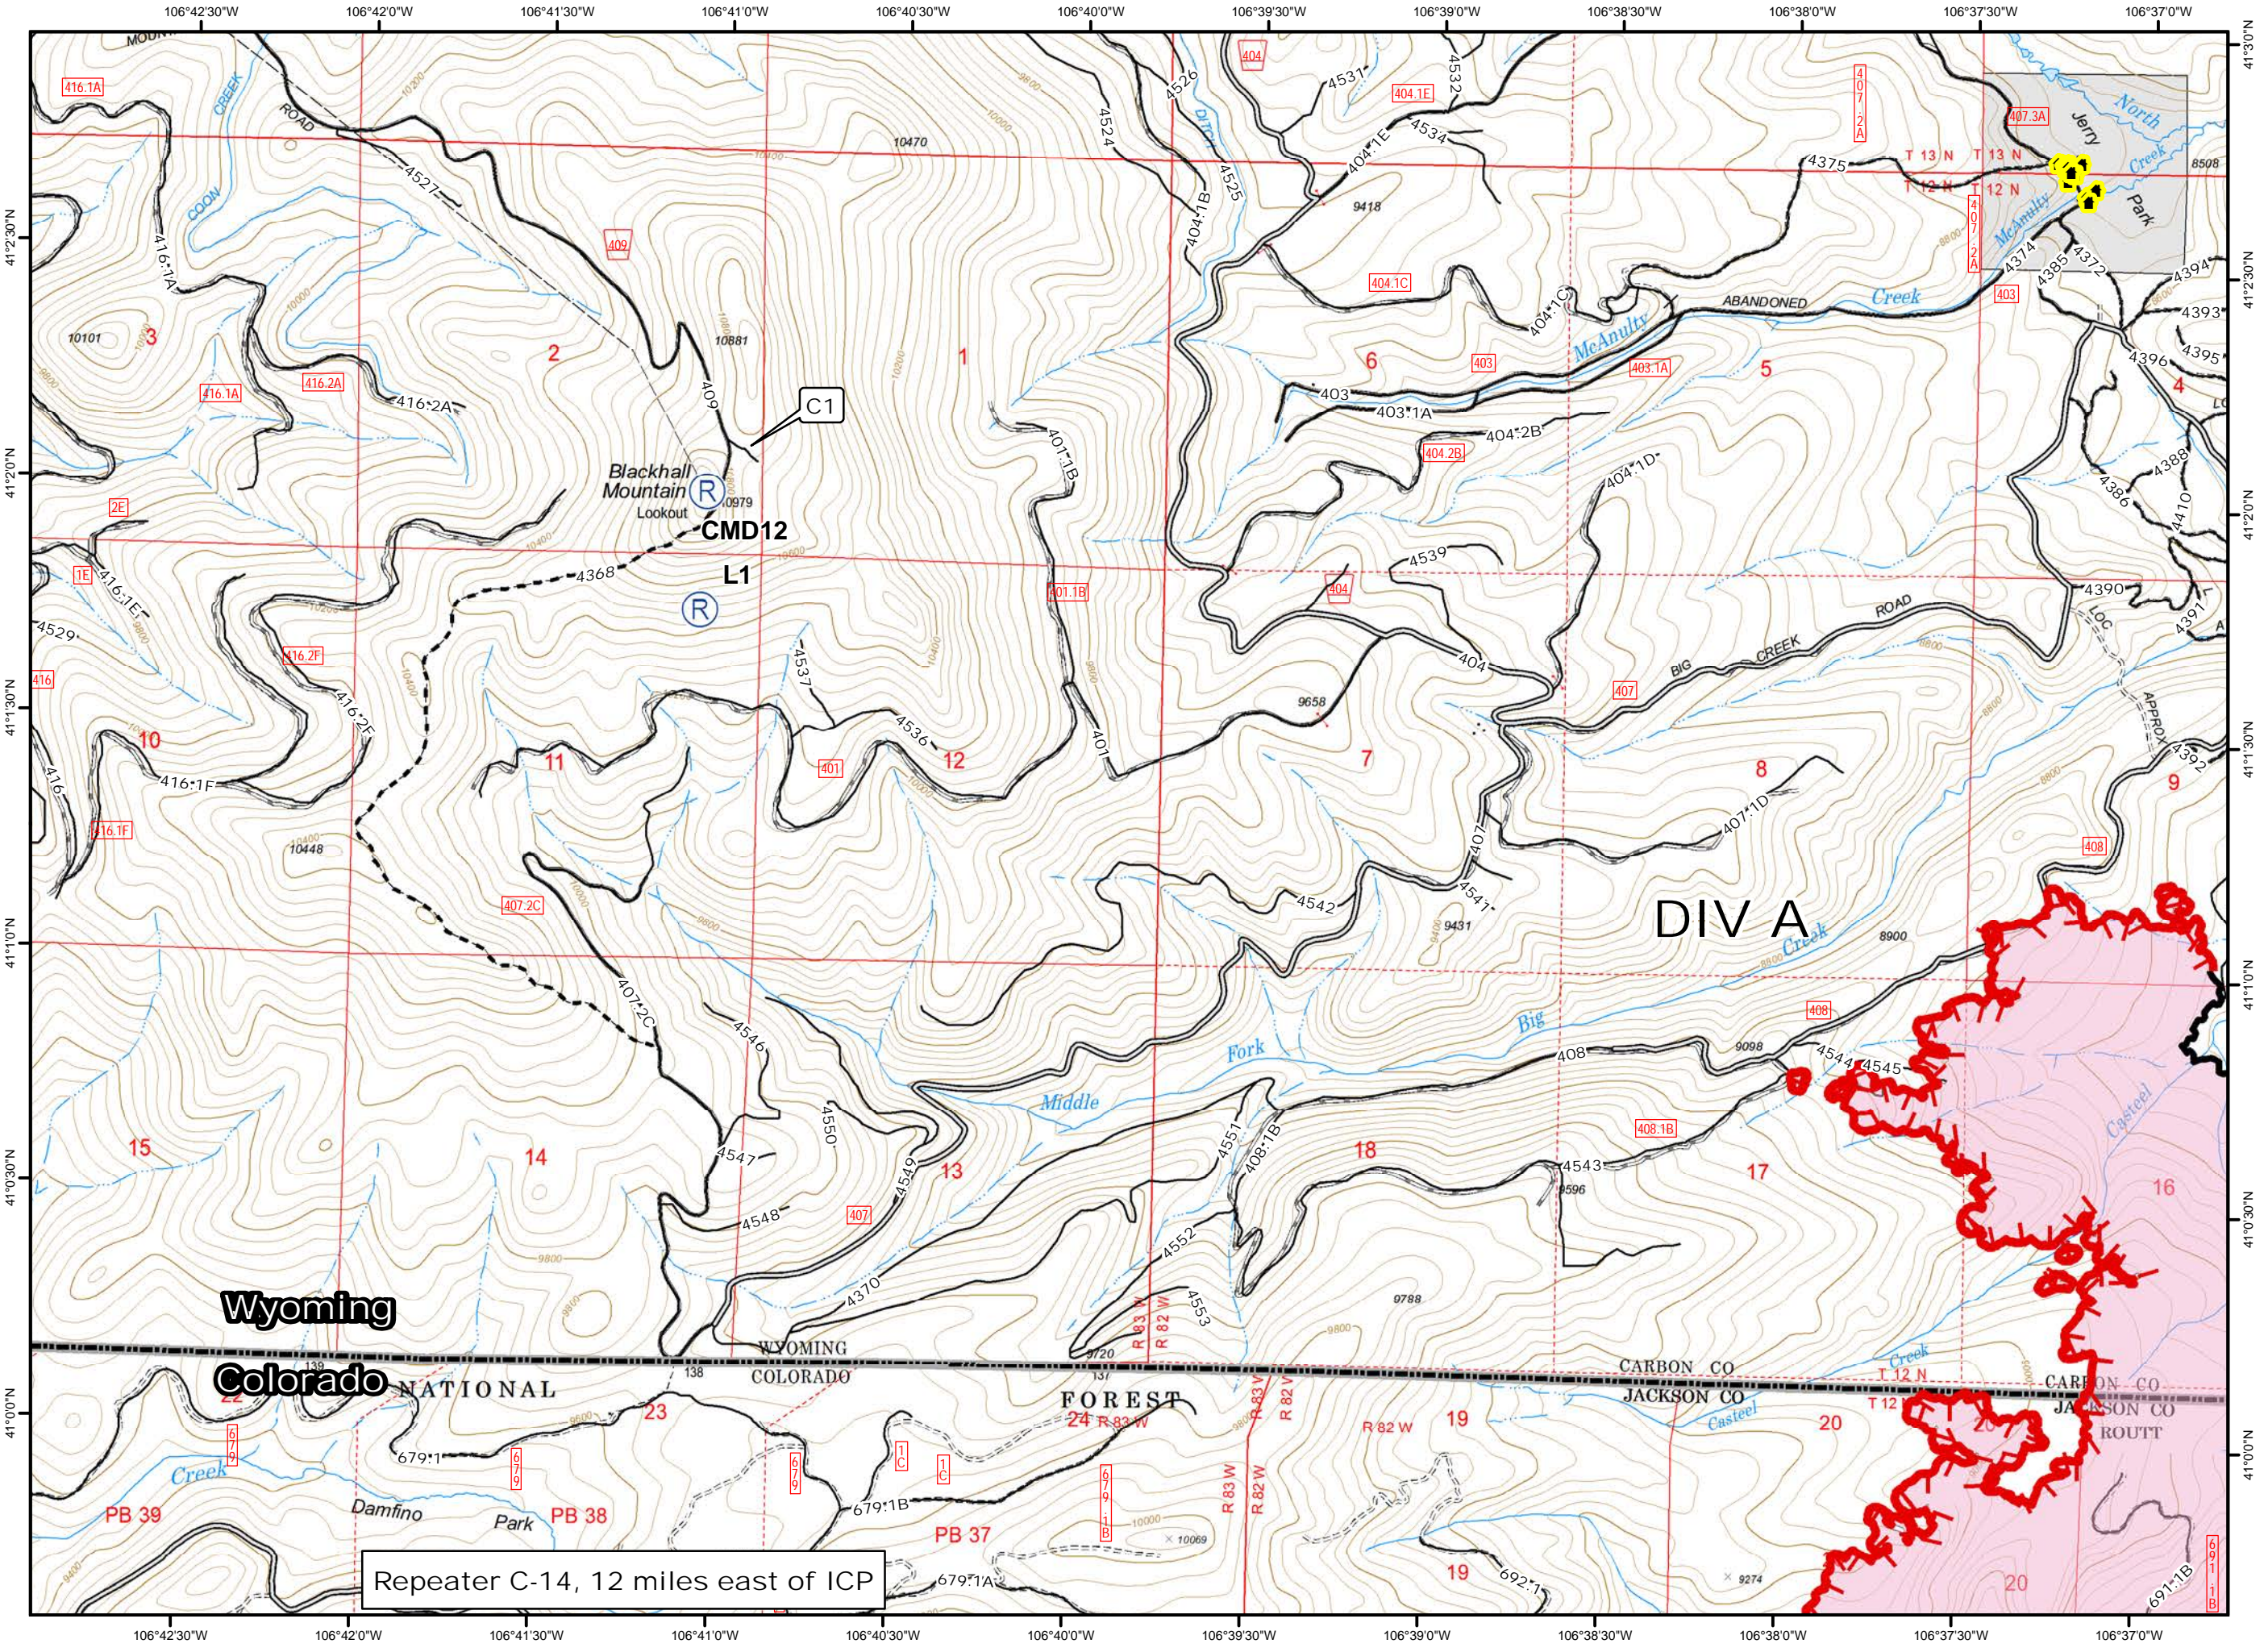

- Legend**
- Uncontrolled Fire Edge
 - Contained Fire Edge
 - Repeater
 - Buildings

0 0.25 0.5 Miles

Repeater C-14, 12 miles east of ICP