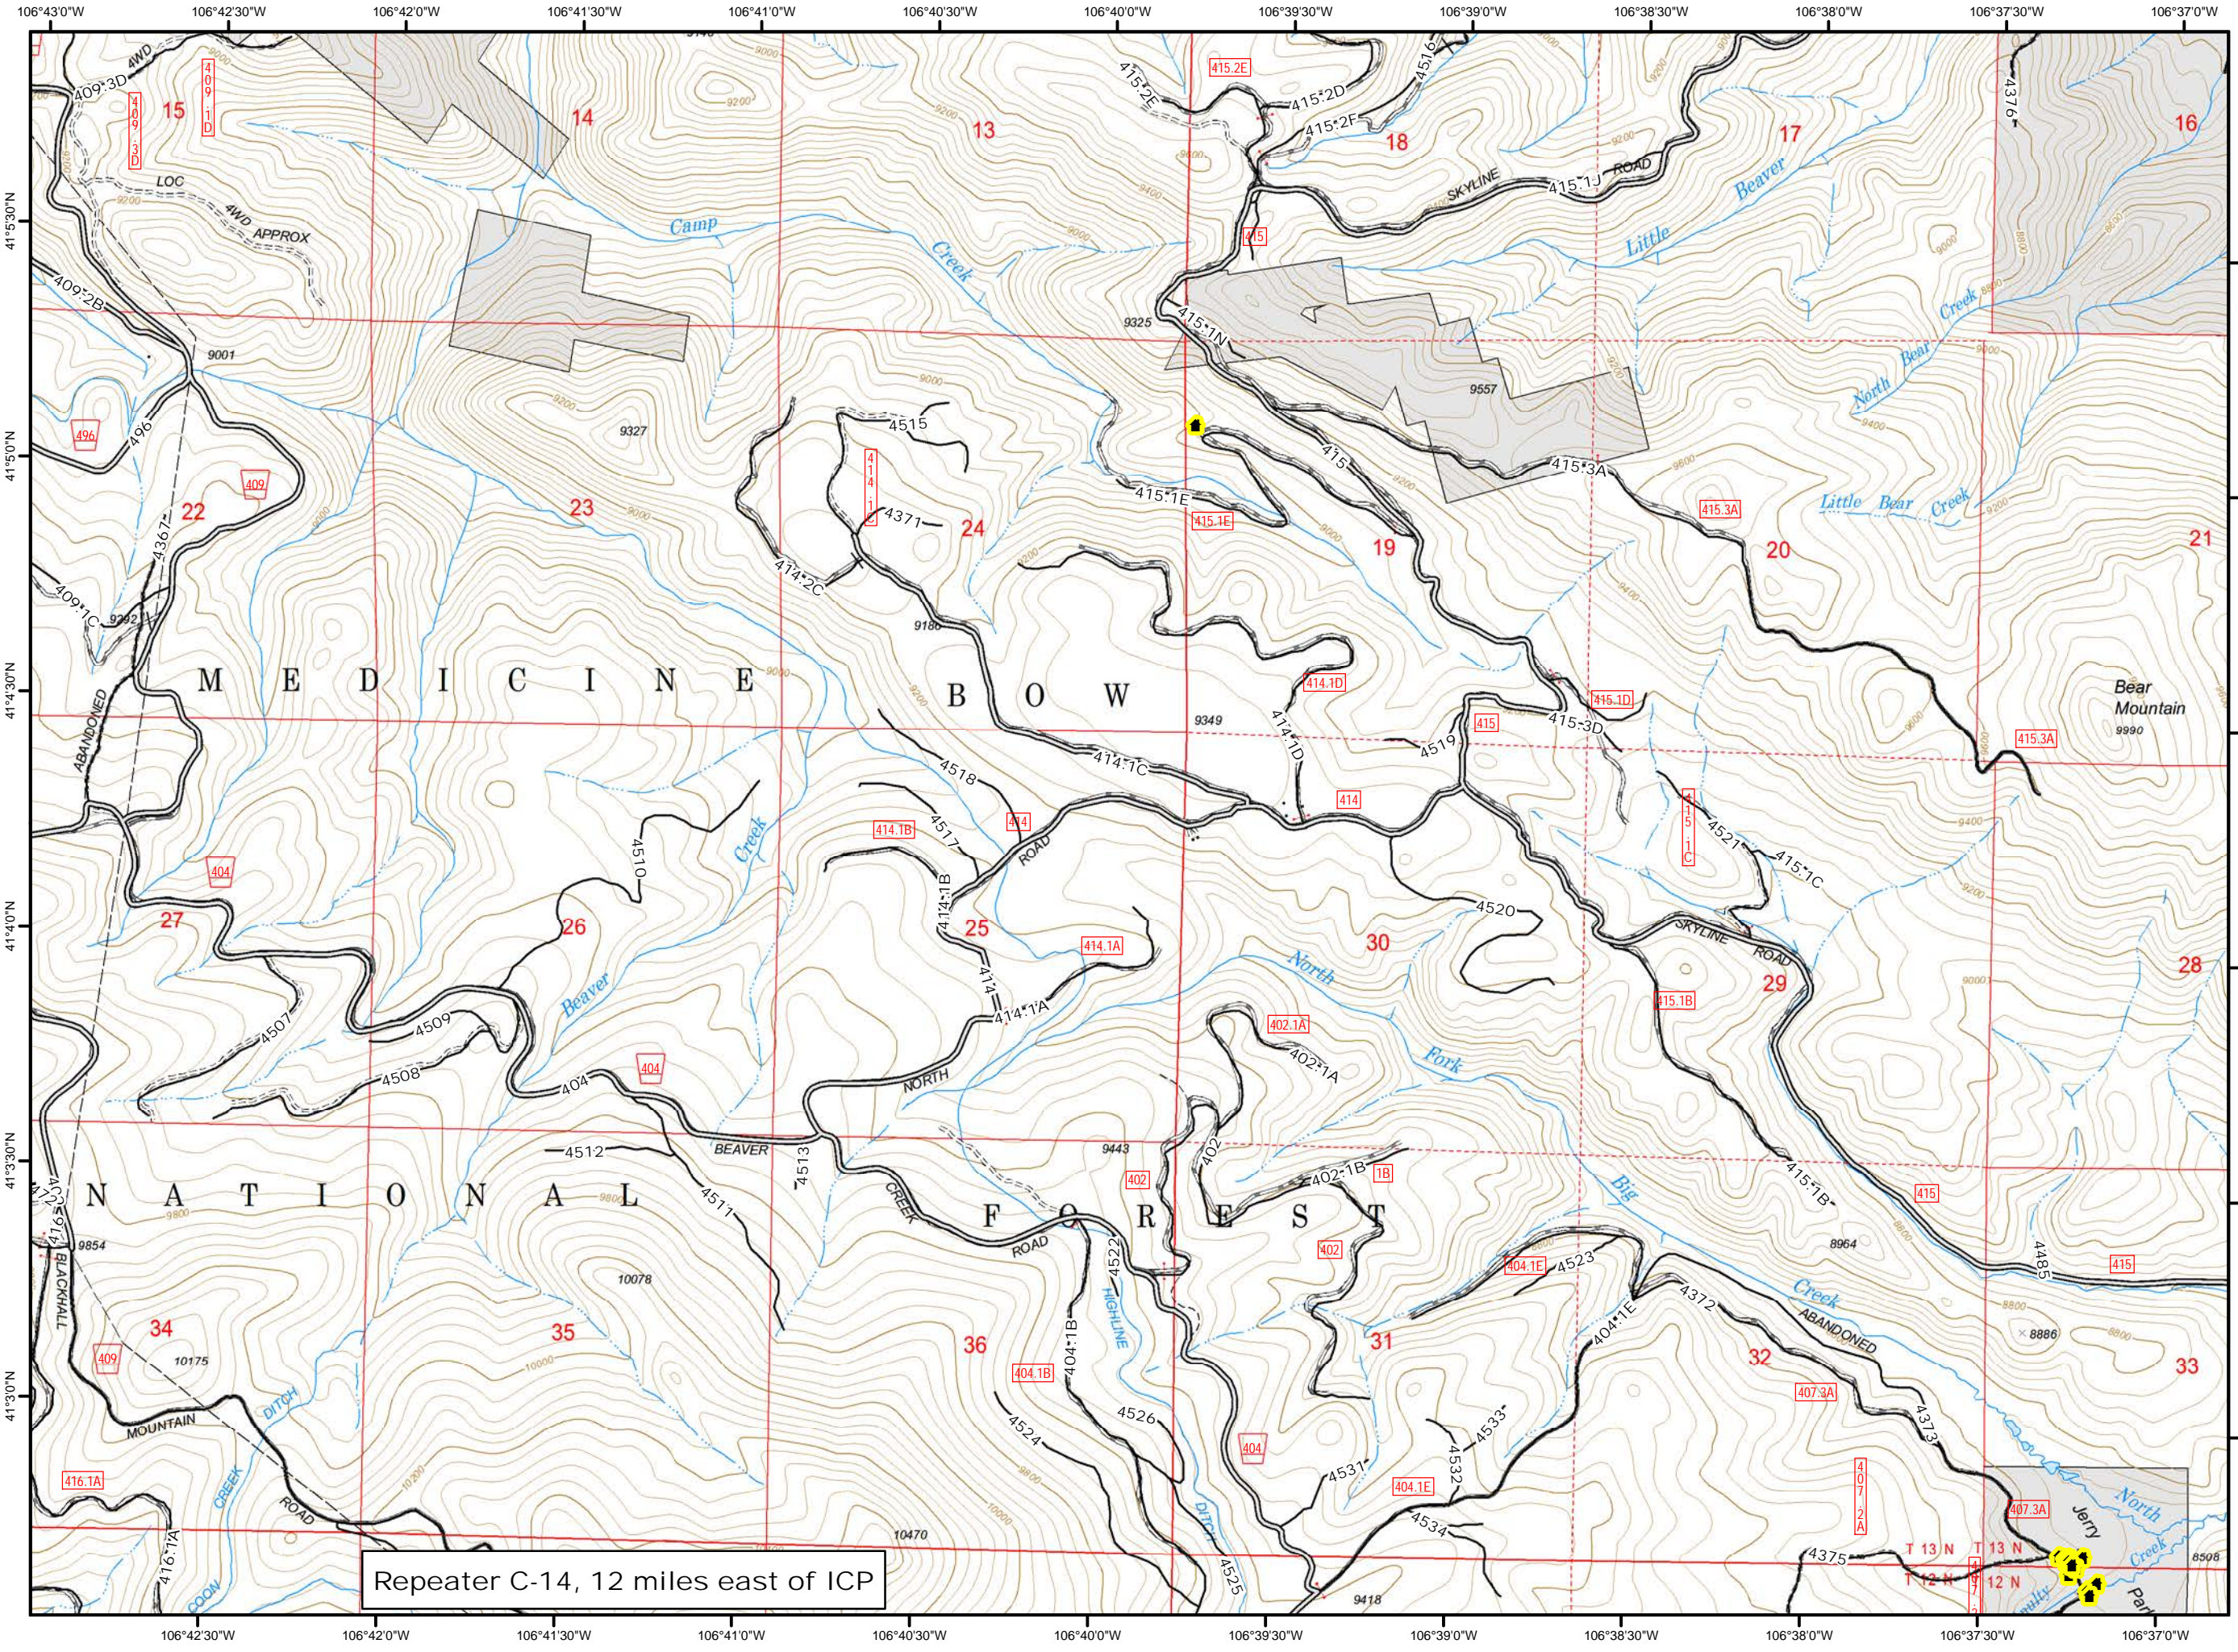

Legend

- Buildings

0 0.25 0.5 Miles

Repeater C-14, 12 miles east of ICP