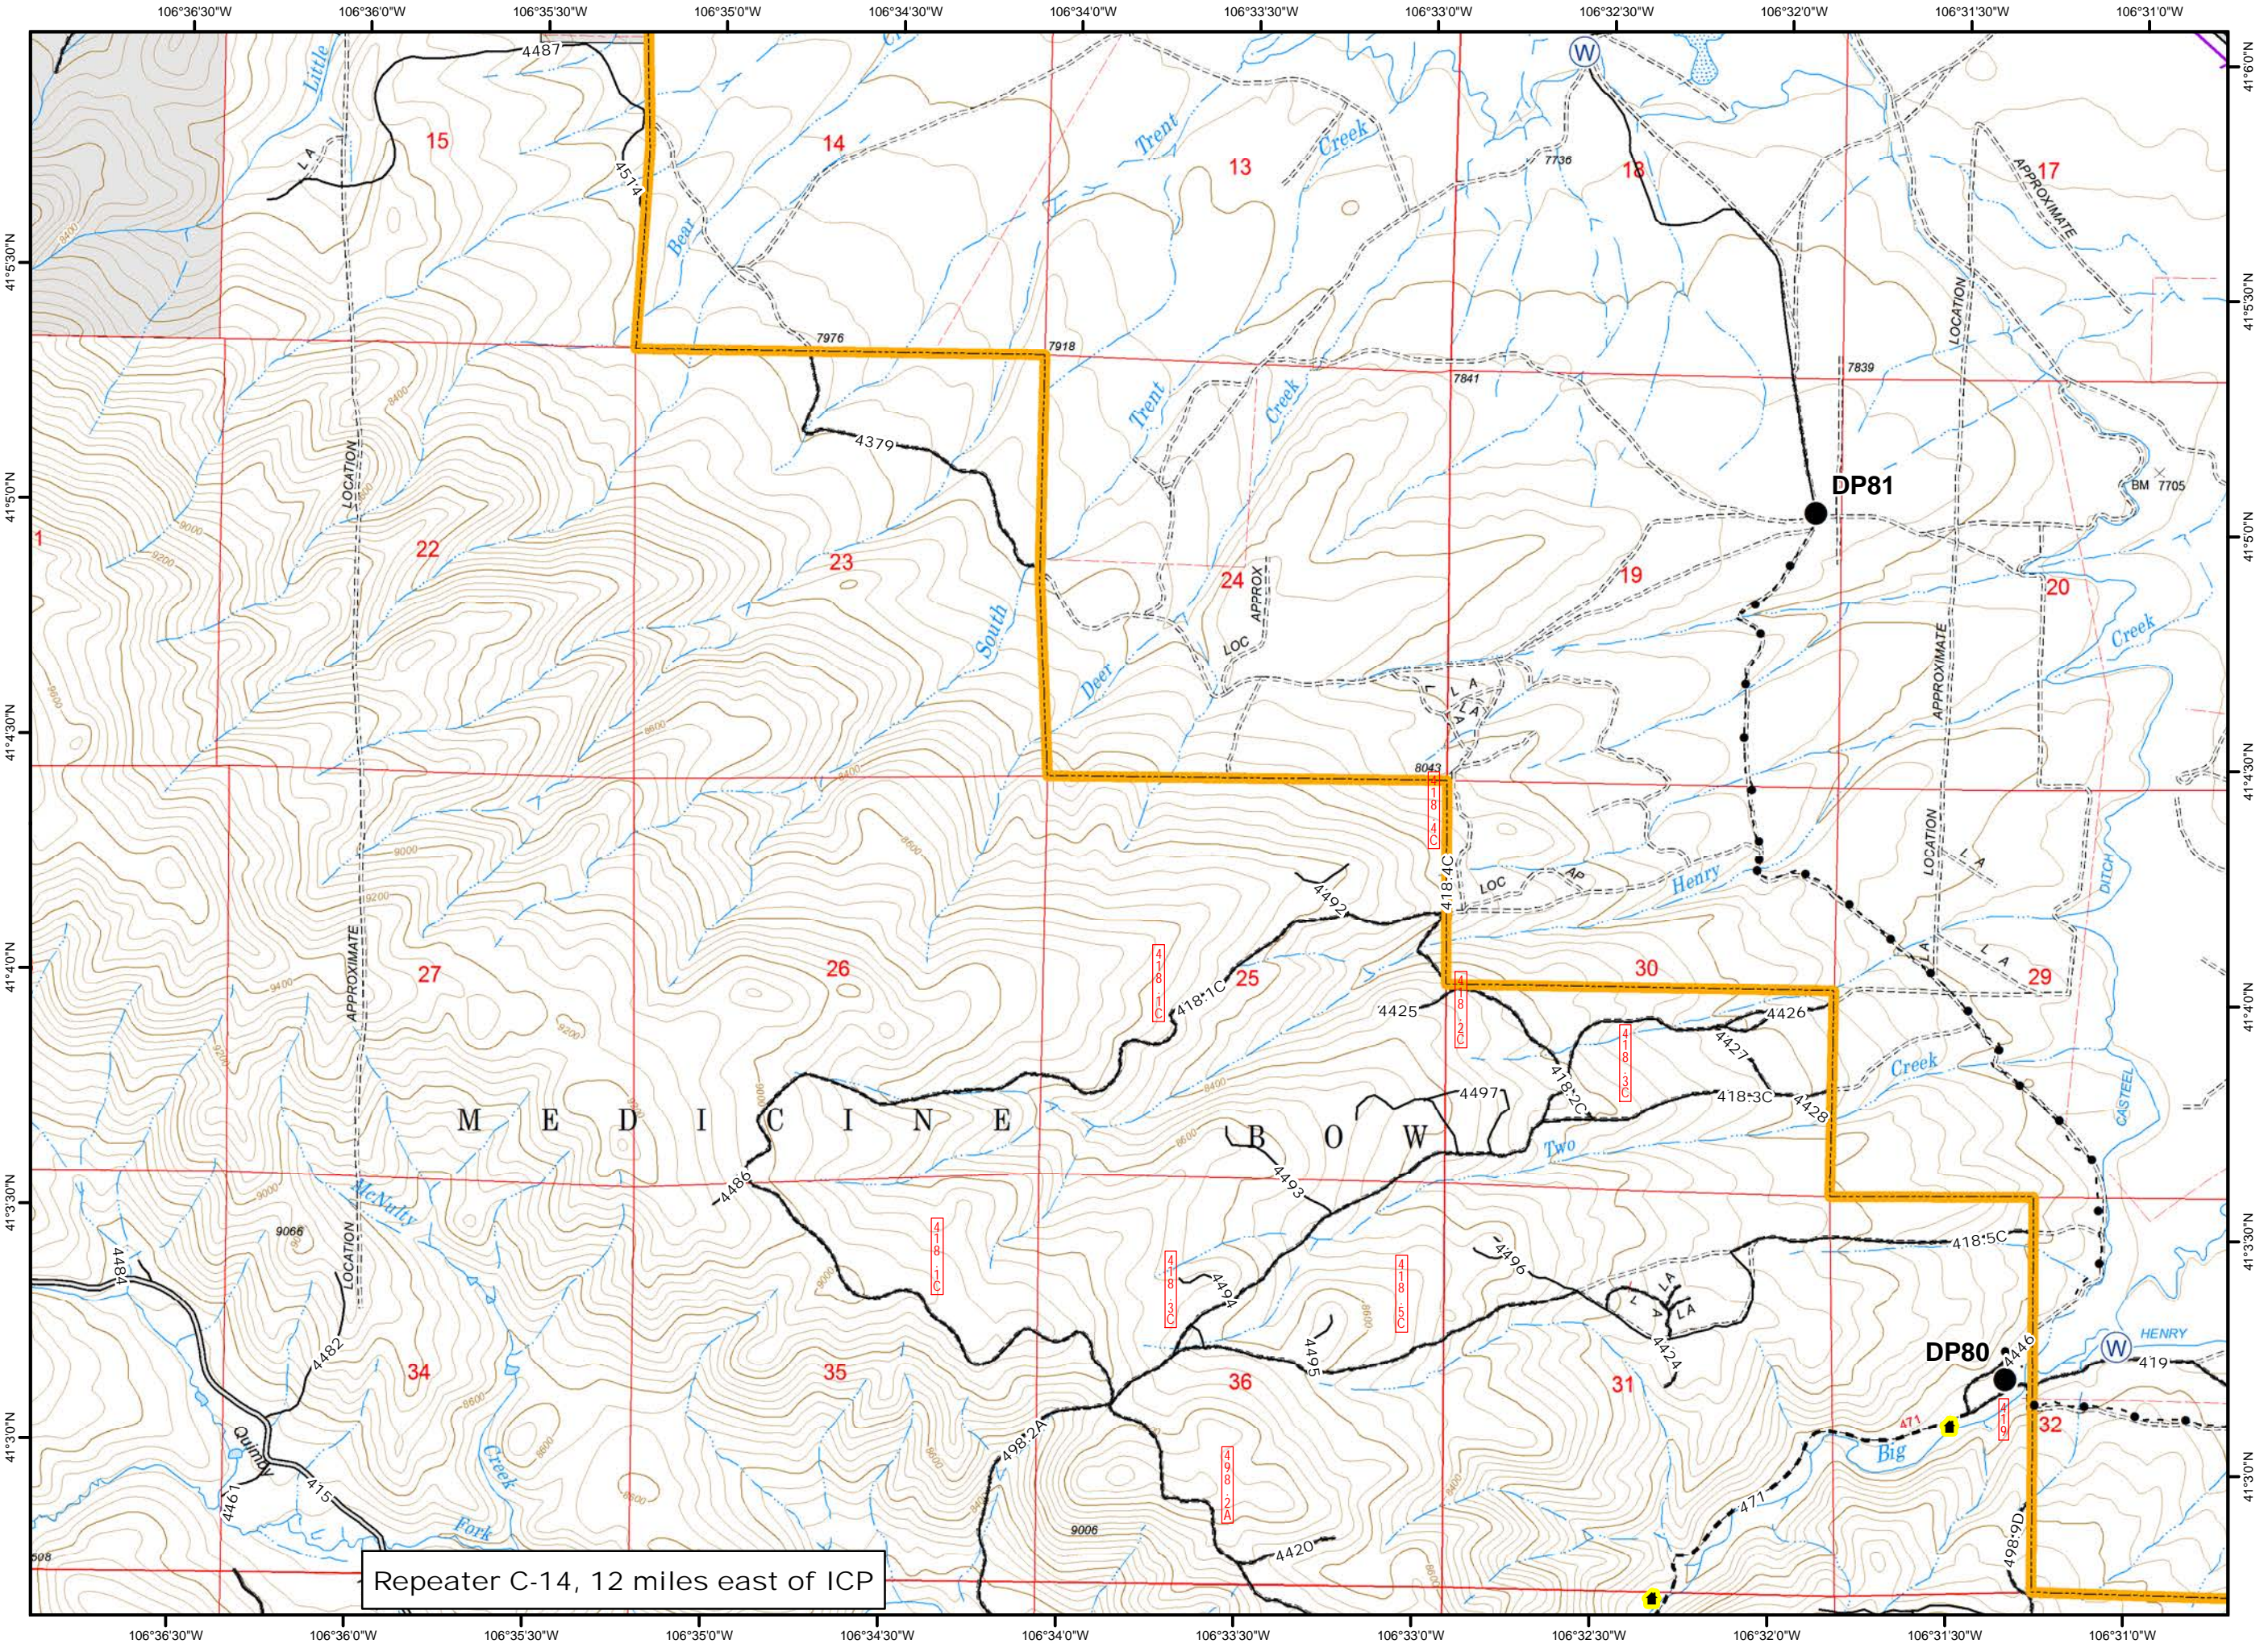

- Legend**
- Mastication Line
 - Drop Point
 - Ⓜ Water Source
 - 🏠 Buildings
 - AA Powerlines

Repeater C-14, 12 miles east of ICP