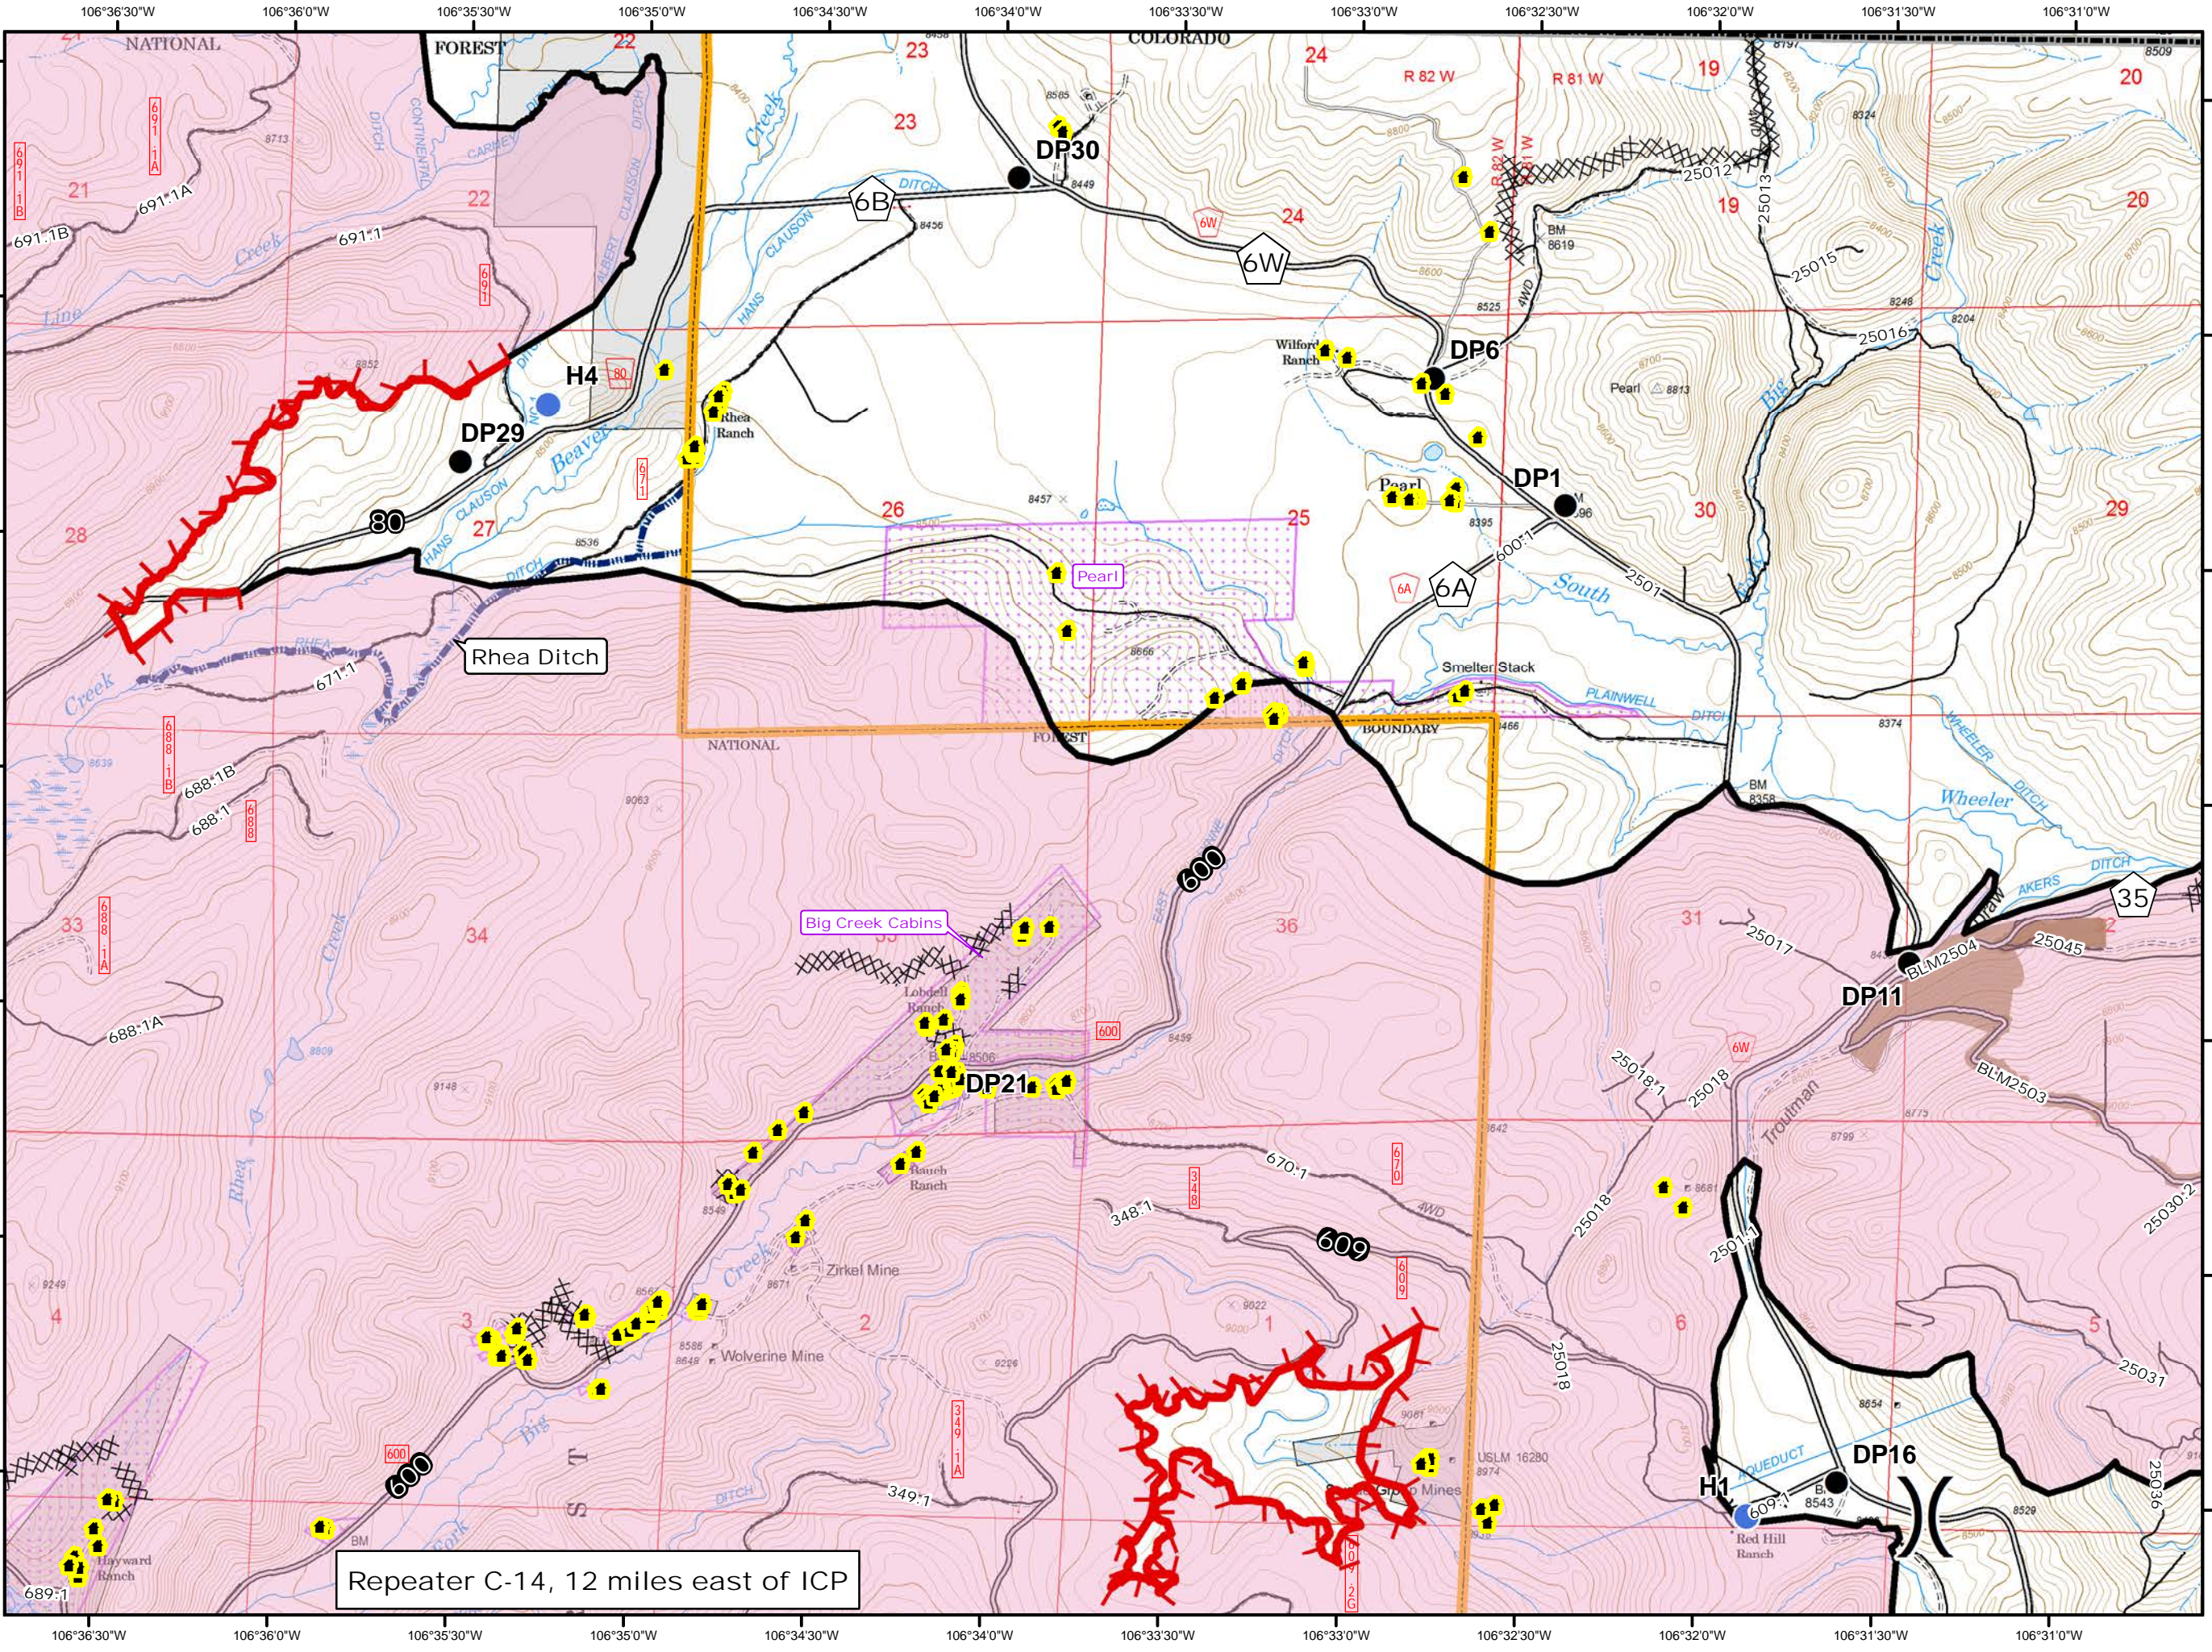

**Legend**

-  Uncontrolled Fire Edge
-  Completed Dozer Line
-  Contained Fire Edge
-  Drop Point
-  Helispot
-  Buildings
-  Subdivisions
-  Fuel Treatments

Repeater C-14, 12 miles east of ICP