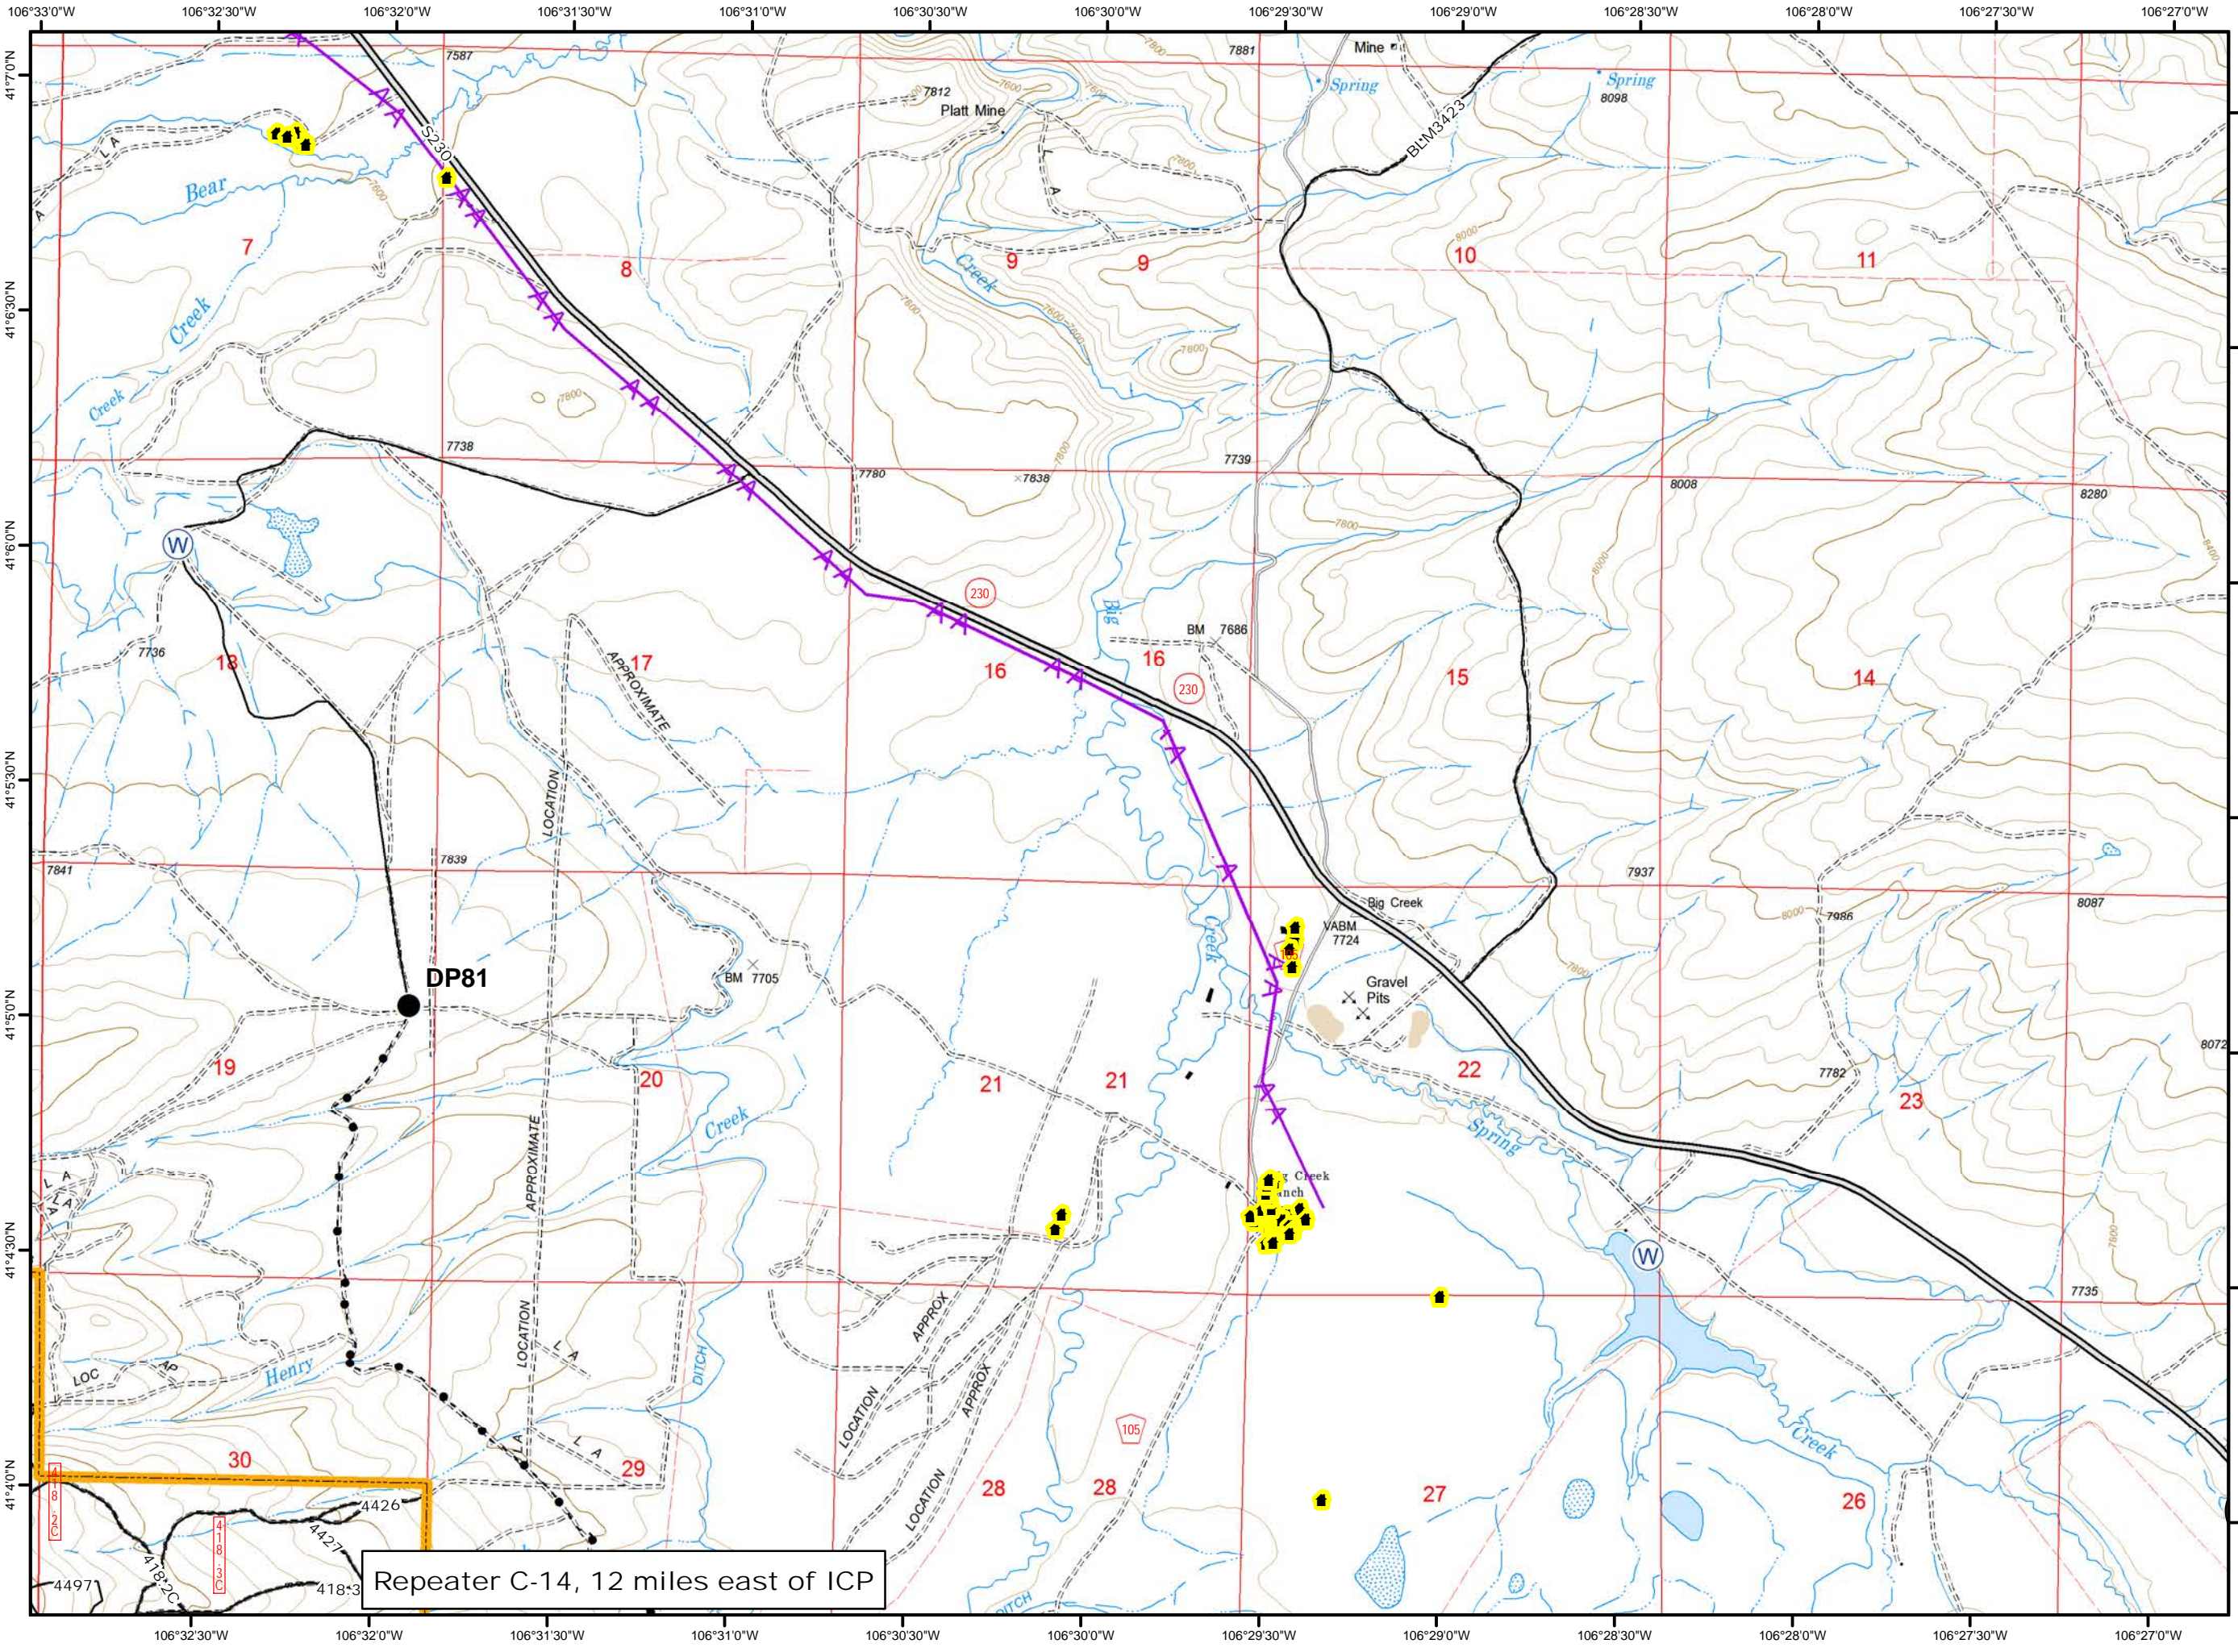

- Legend**
- Mastication Line
 - Drop Point
 - ⊙ Water Source
 - 🏠 Buildings
 - AA Powerlines

Repeater C-14, 12 miles east of ICP