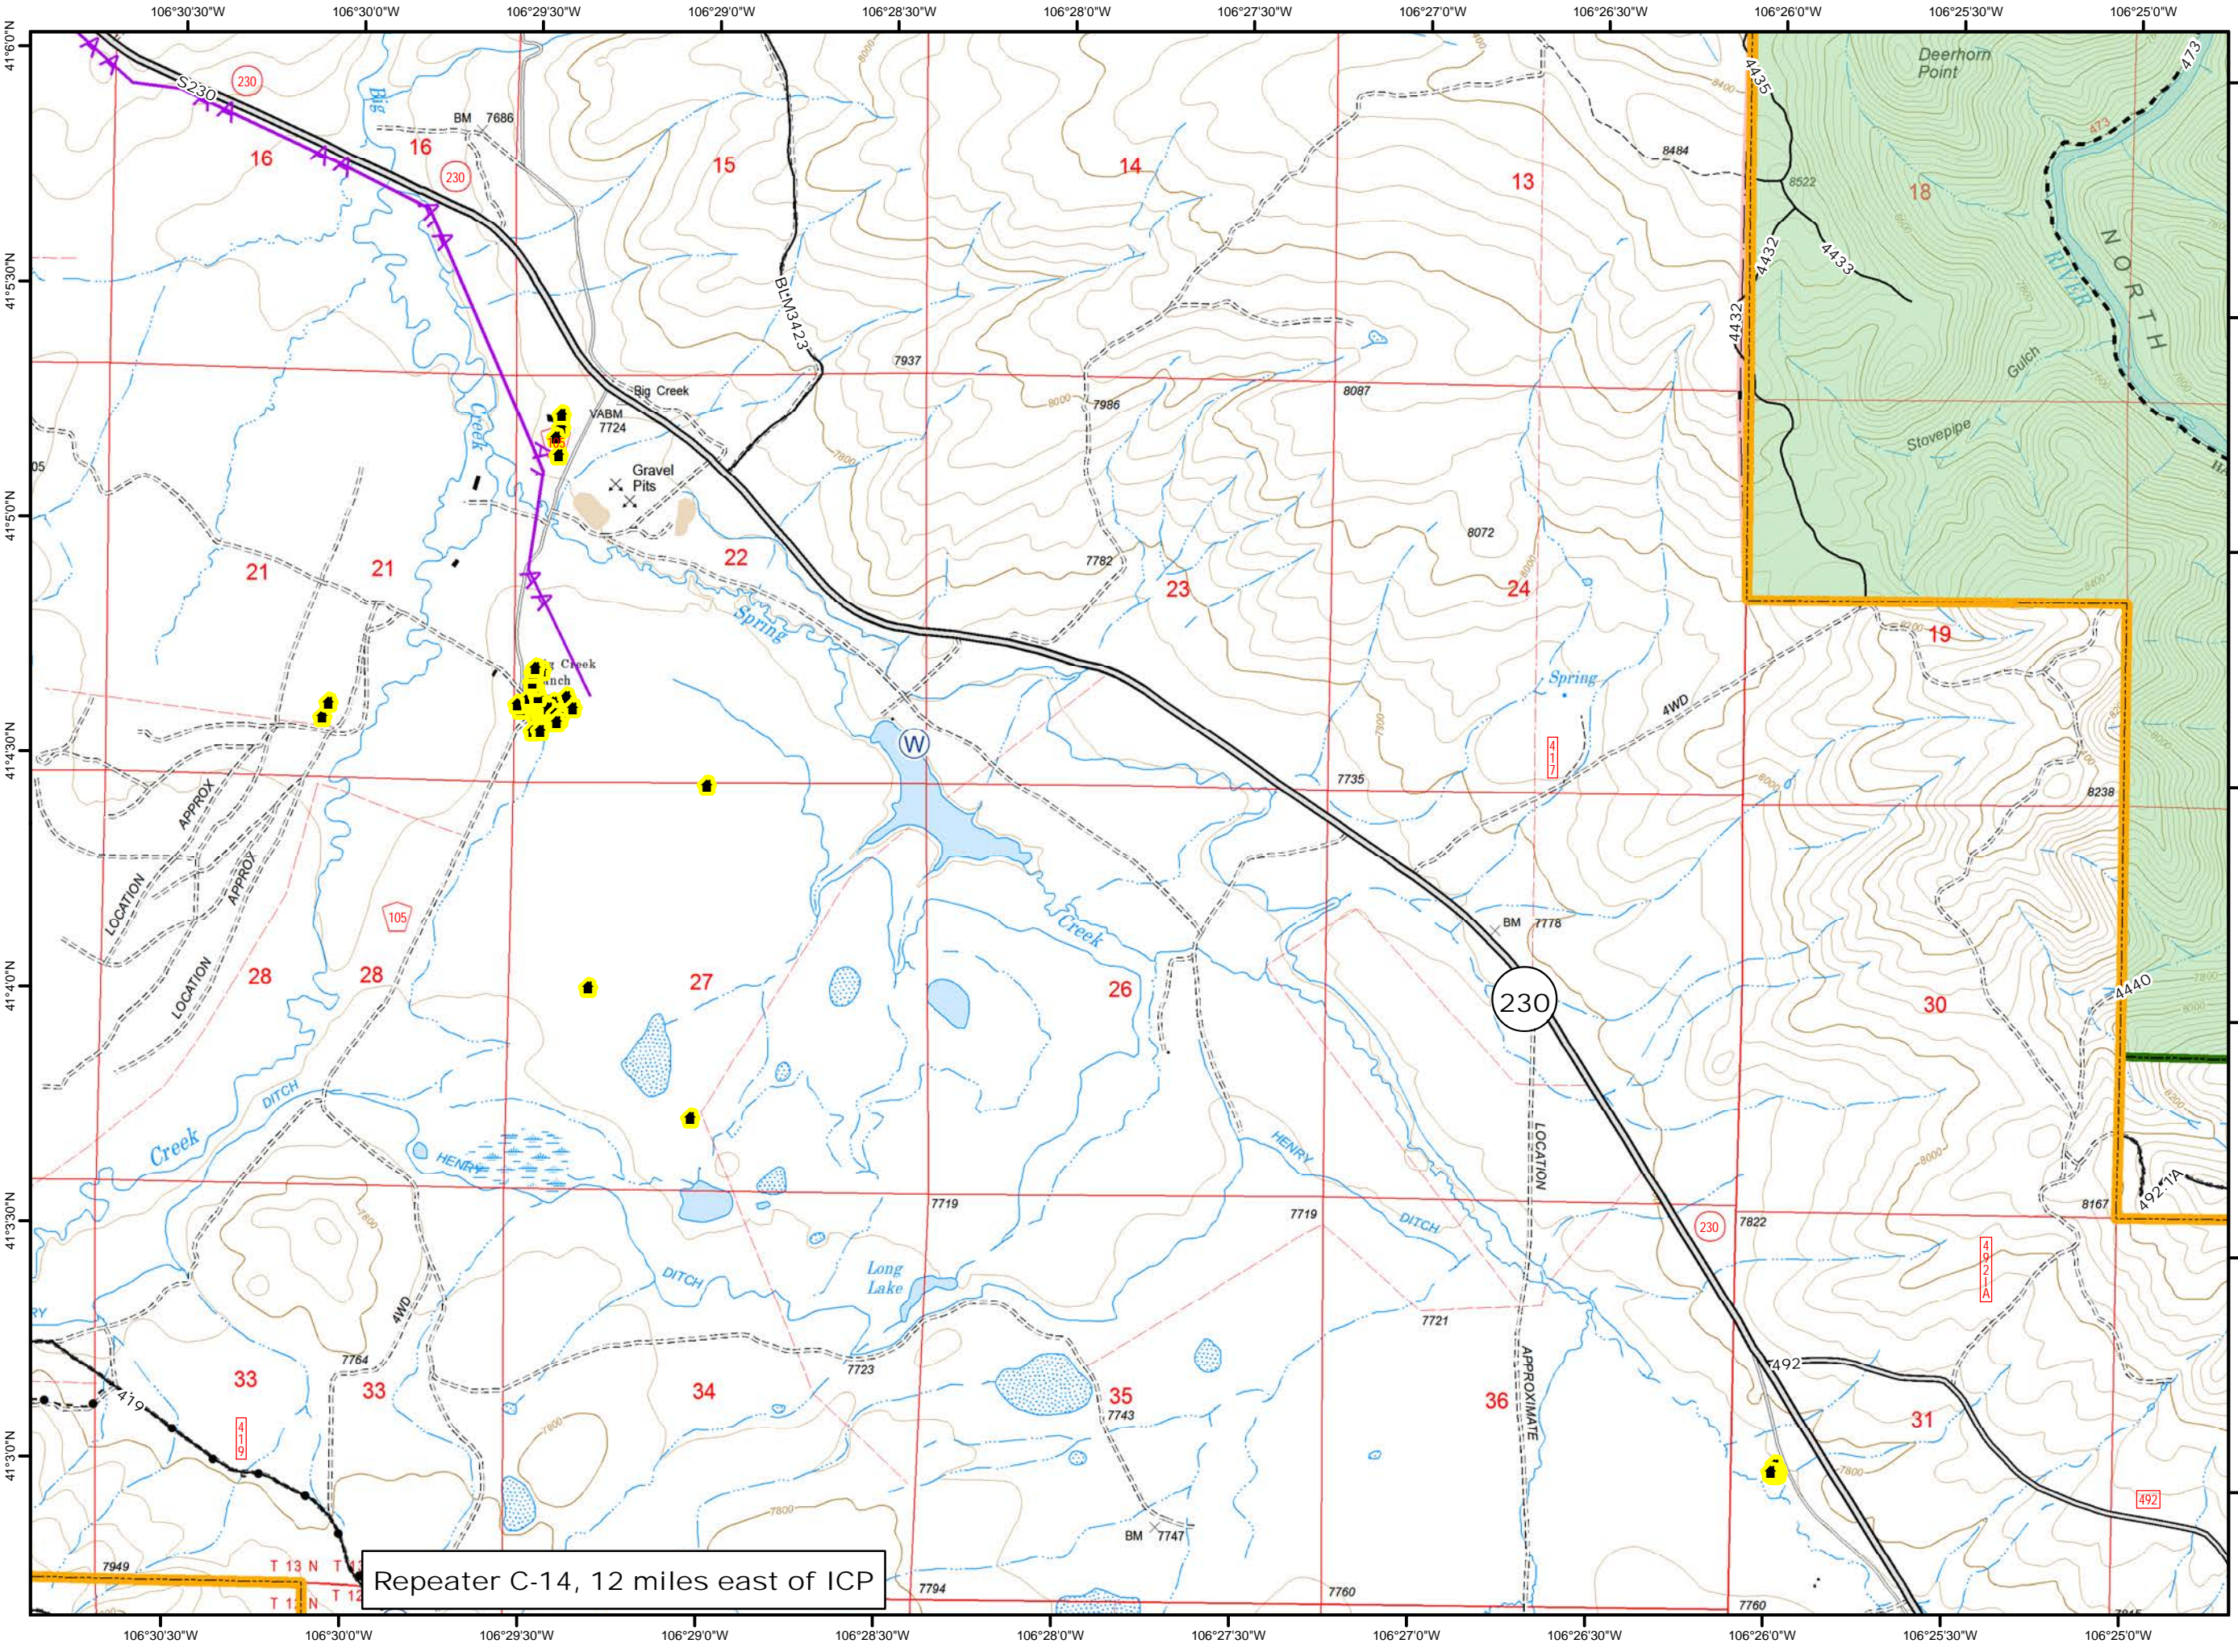

Map Created: 8/7/2016
9:22:48 PM

- Legend**
- Mastication Line
 - Water Source
 - Buildings
 - Powerlines
 - Wilderness

Repeater C-14, 12 miles east of ICP