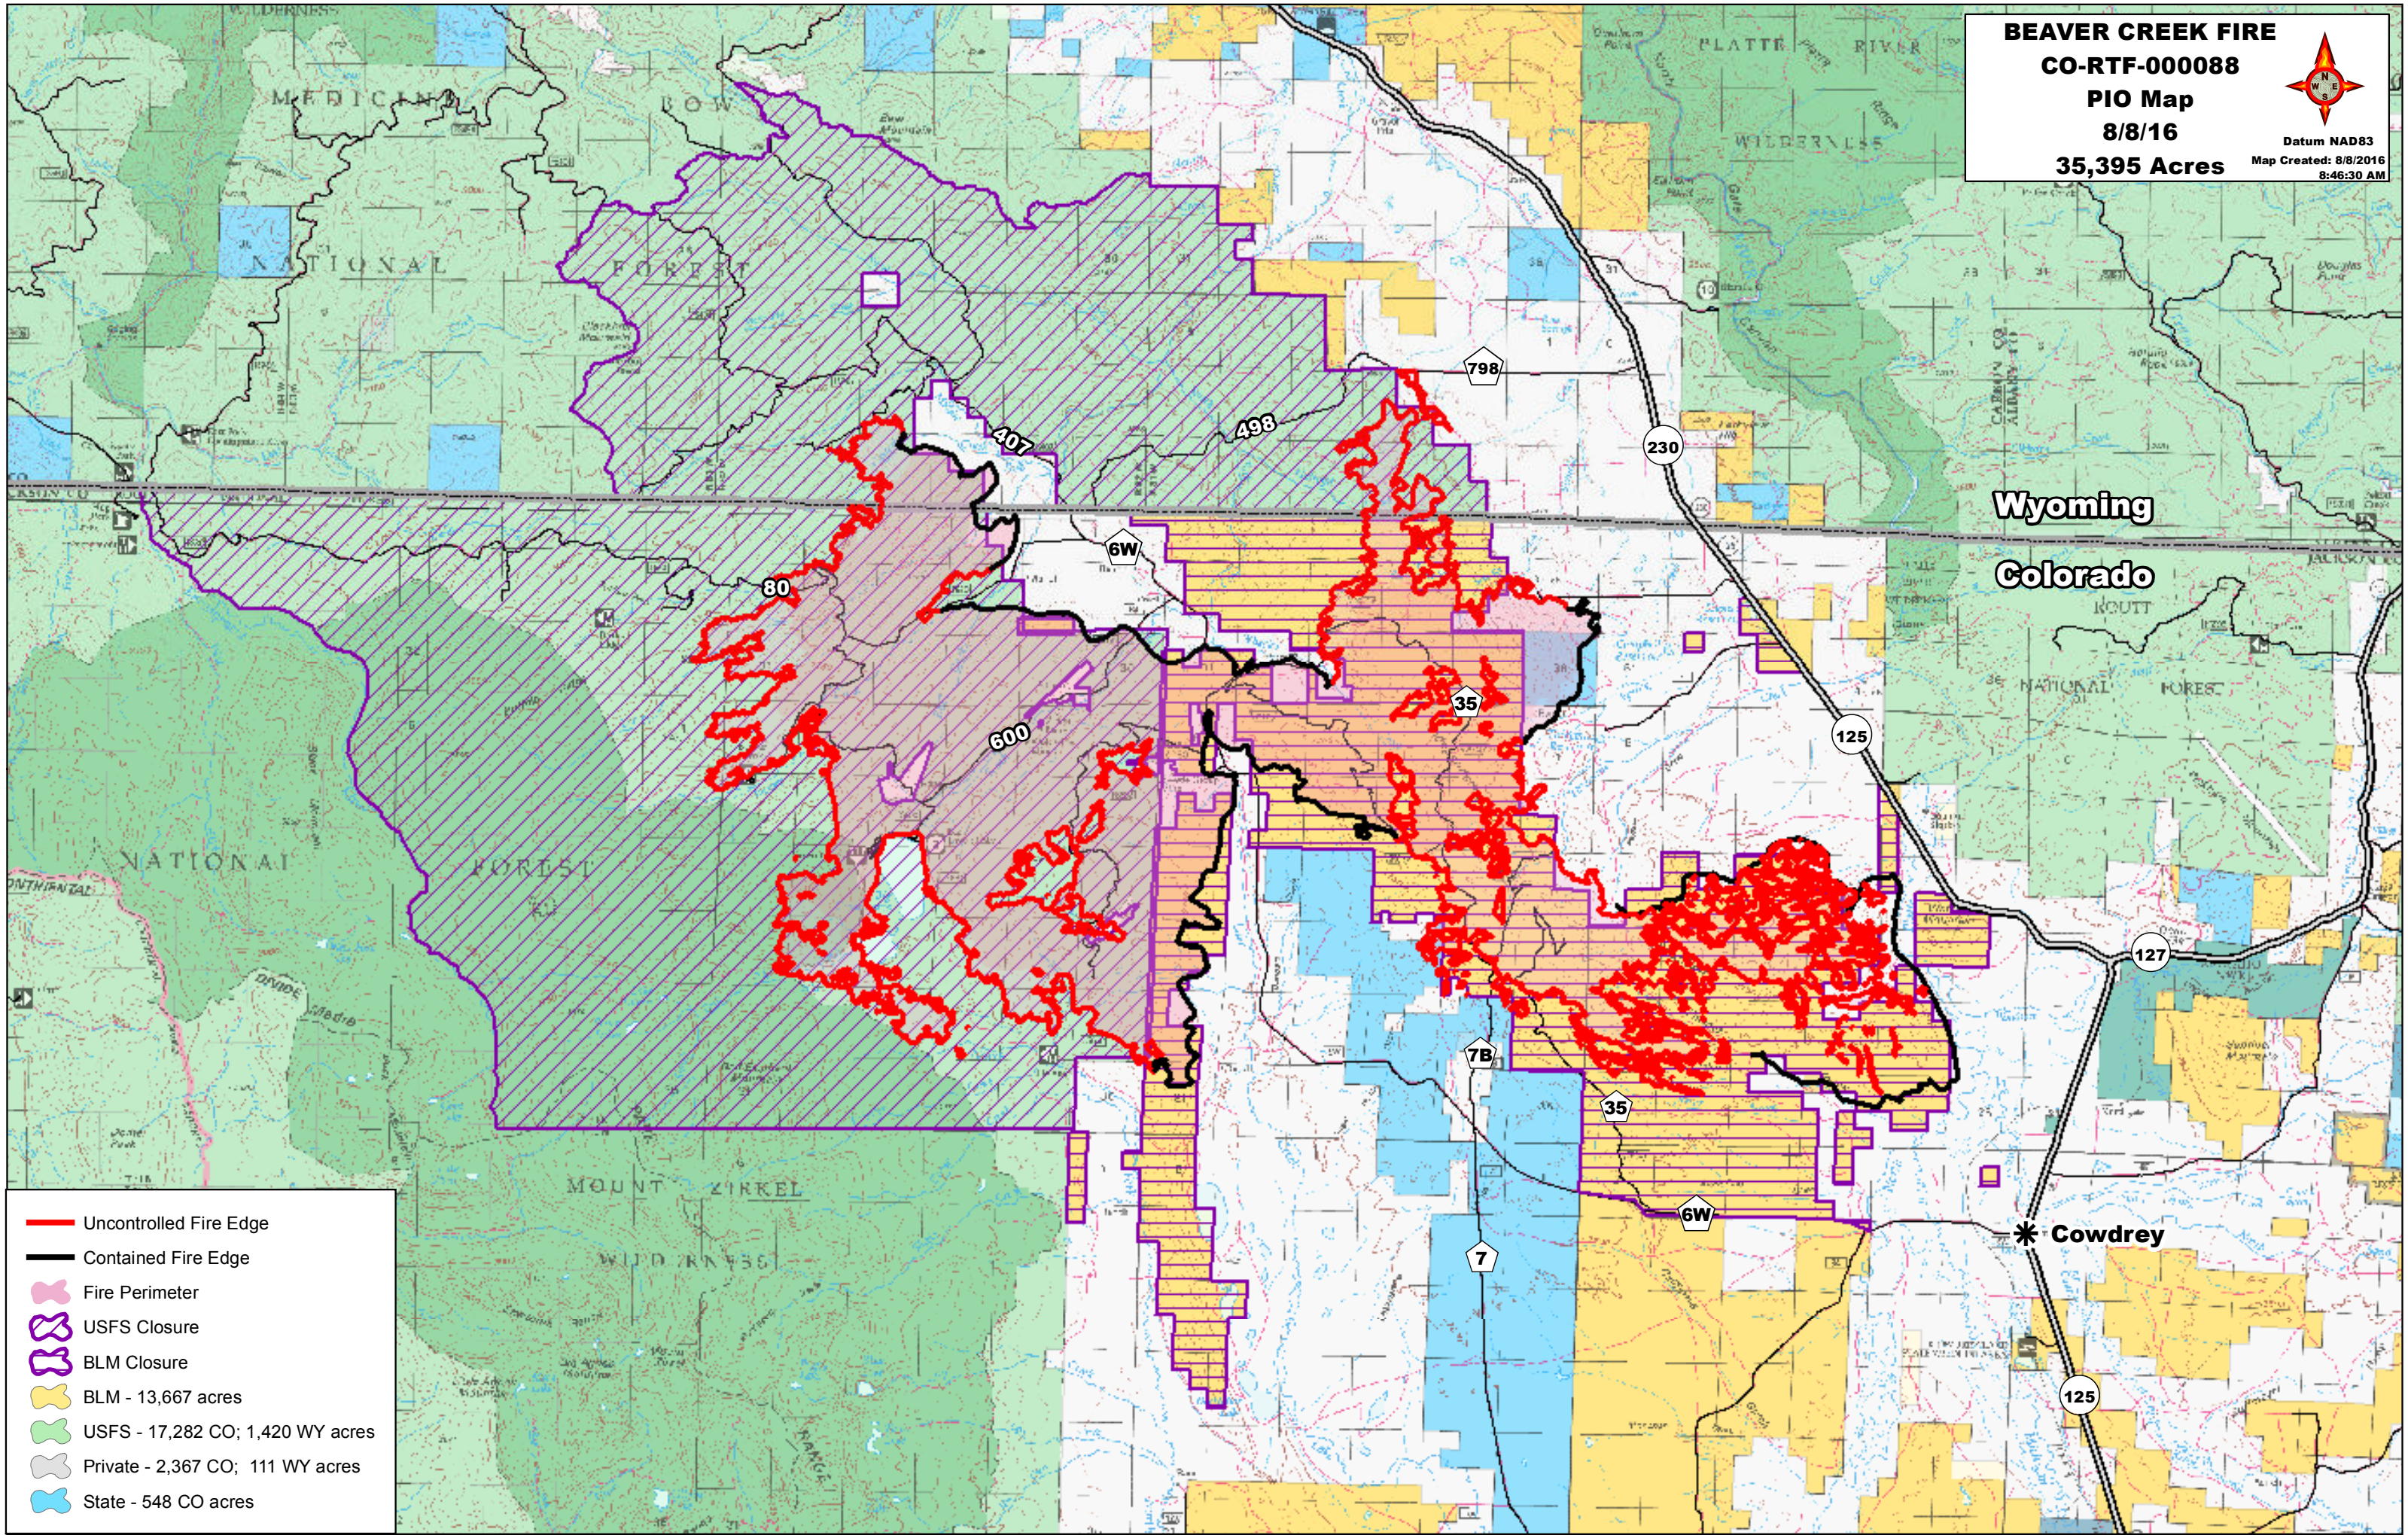

BEAVER CREEK FIRE
CO-RTF-000088
PIO Map
8/8/16
35,395 Acres

Datum NAD83
 Map Created: 8/8/2016
 8:46:30 AM

- Uncontrolled Fire Edge
- Contained Fire Edge
- Fire Perimeter
- USFS Closure
- BLM Closure
- BLM - 13,667 acres
- USFS - 17,282 CO; 1,420 WY acres
- Private - 2,367 CO; 111 WY acres
- State - 548 CO acres