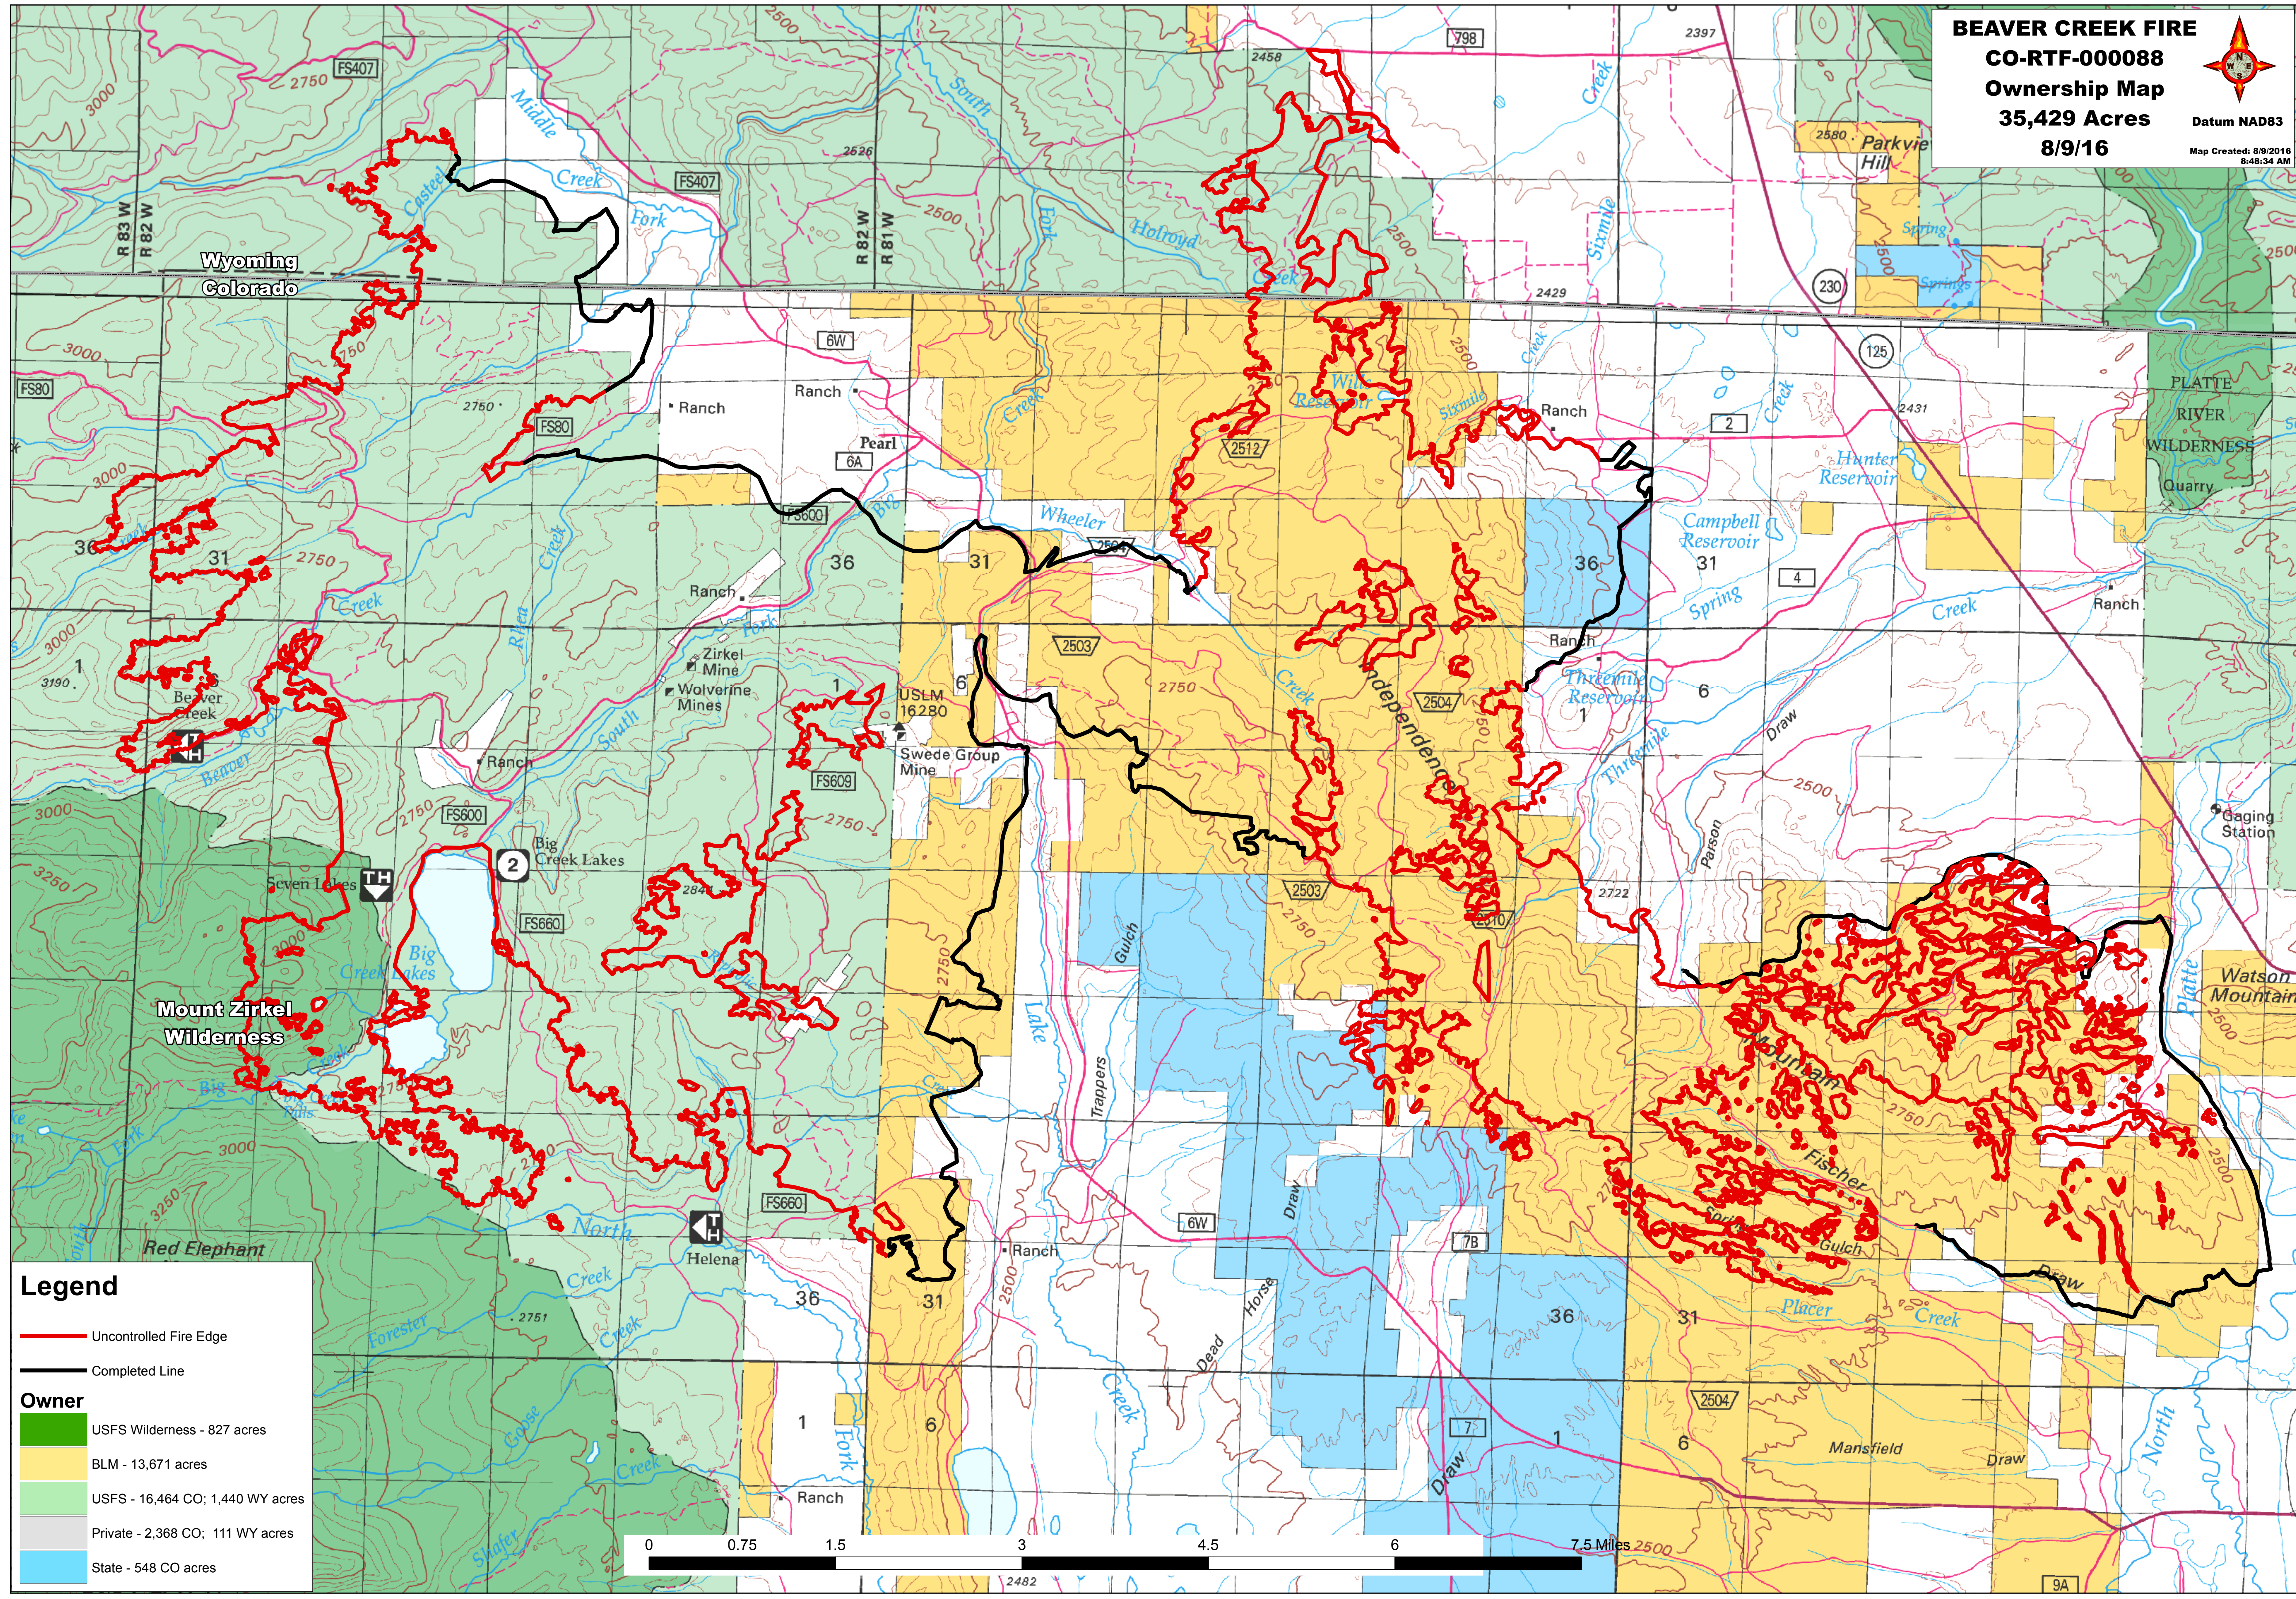

BEAVER CREEK FIRE
CO-RTF-00088
Ownership Map
35,429 Acres
8/9/16

Legend

- Uncontrolled Fire Edge
- Completed Line

Owner

- USFS Wilderness - 827 acres
- BLM - 13,671 acres
- USFS - 16,464 CO; 1,440 WY acres
- Private - 2,368 CO; 111 WY acres
- State - 548 CO acres