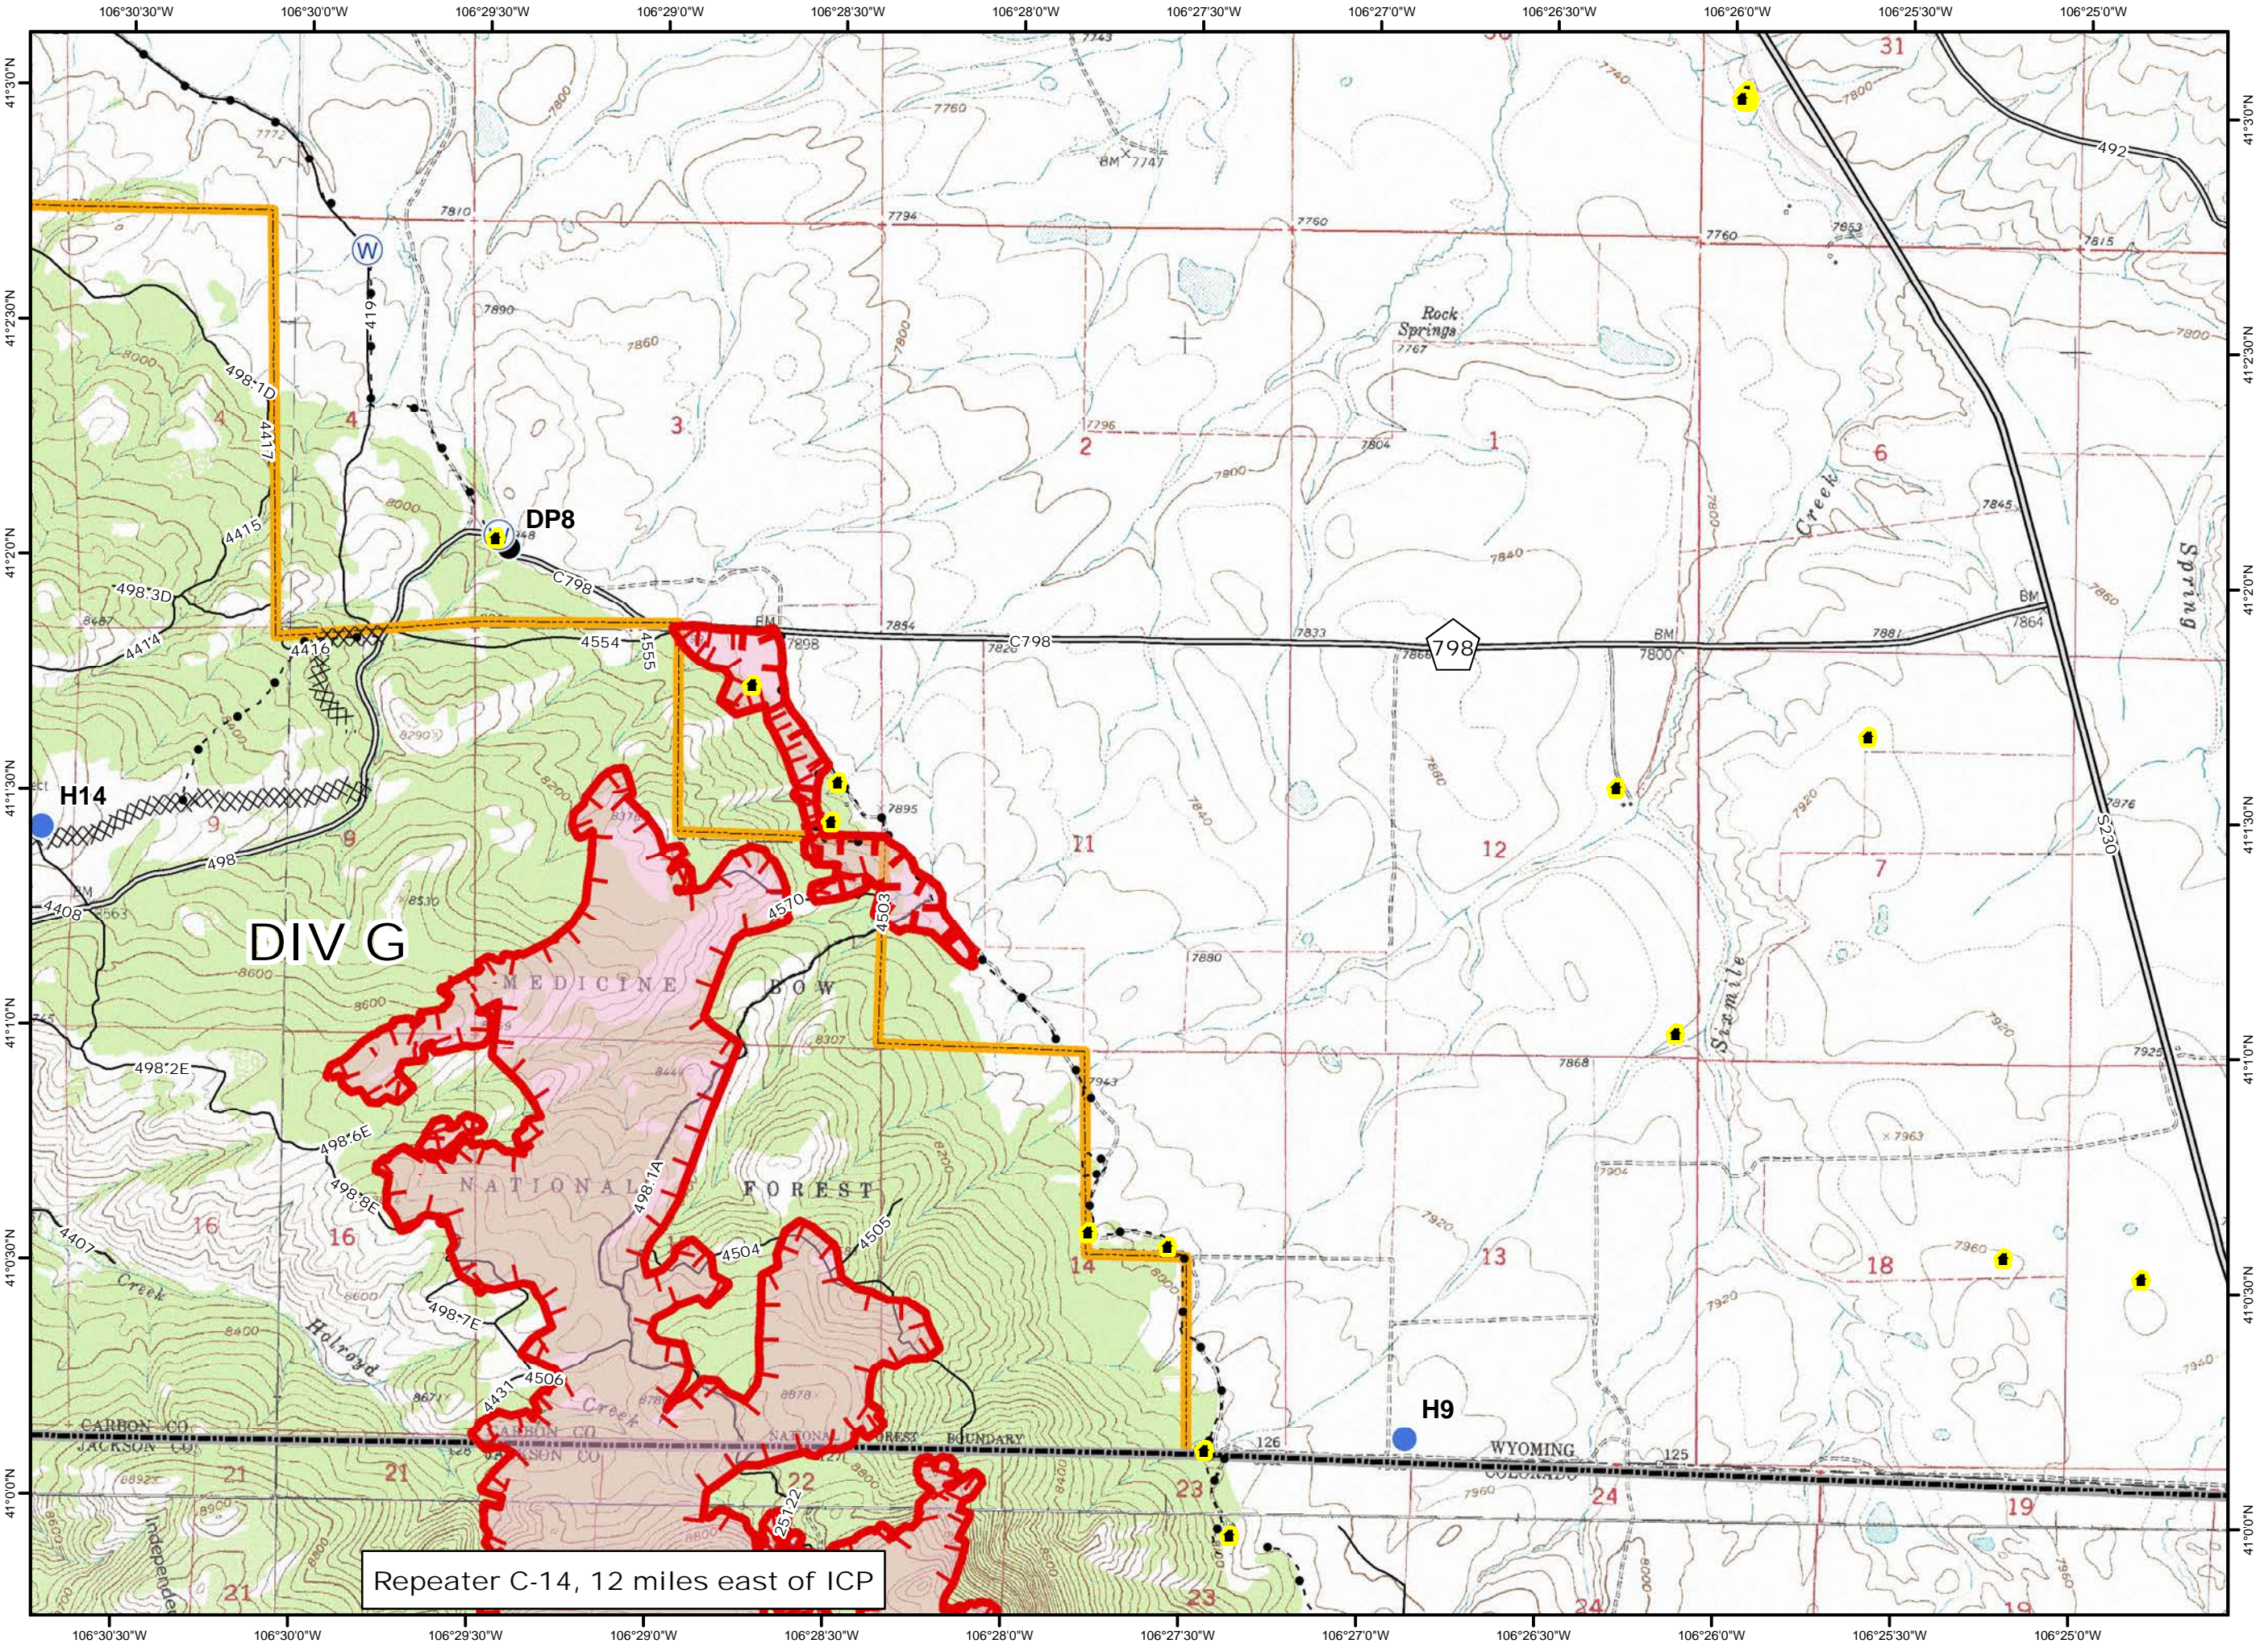

- Legend**
- Uncontrolled Fire Edge
 - Completed Dozer Line
 - Mastication Line
 - Drop Point
 - Helispot
 - Water Source
 - Buildings

Repeater C-14, 12 miles east of ICP