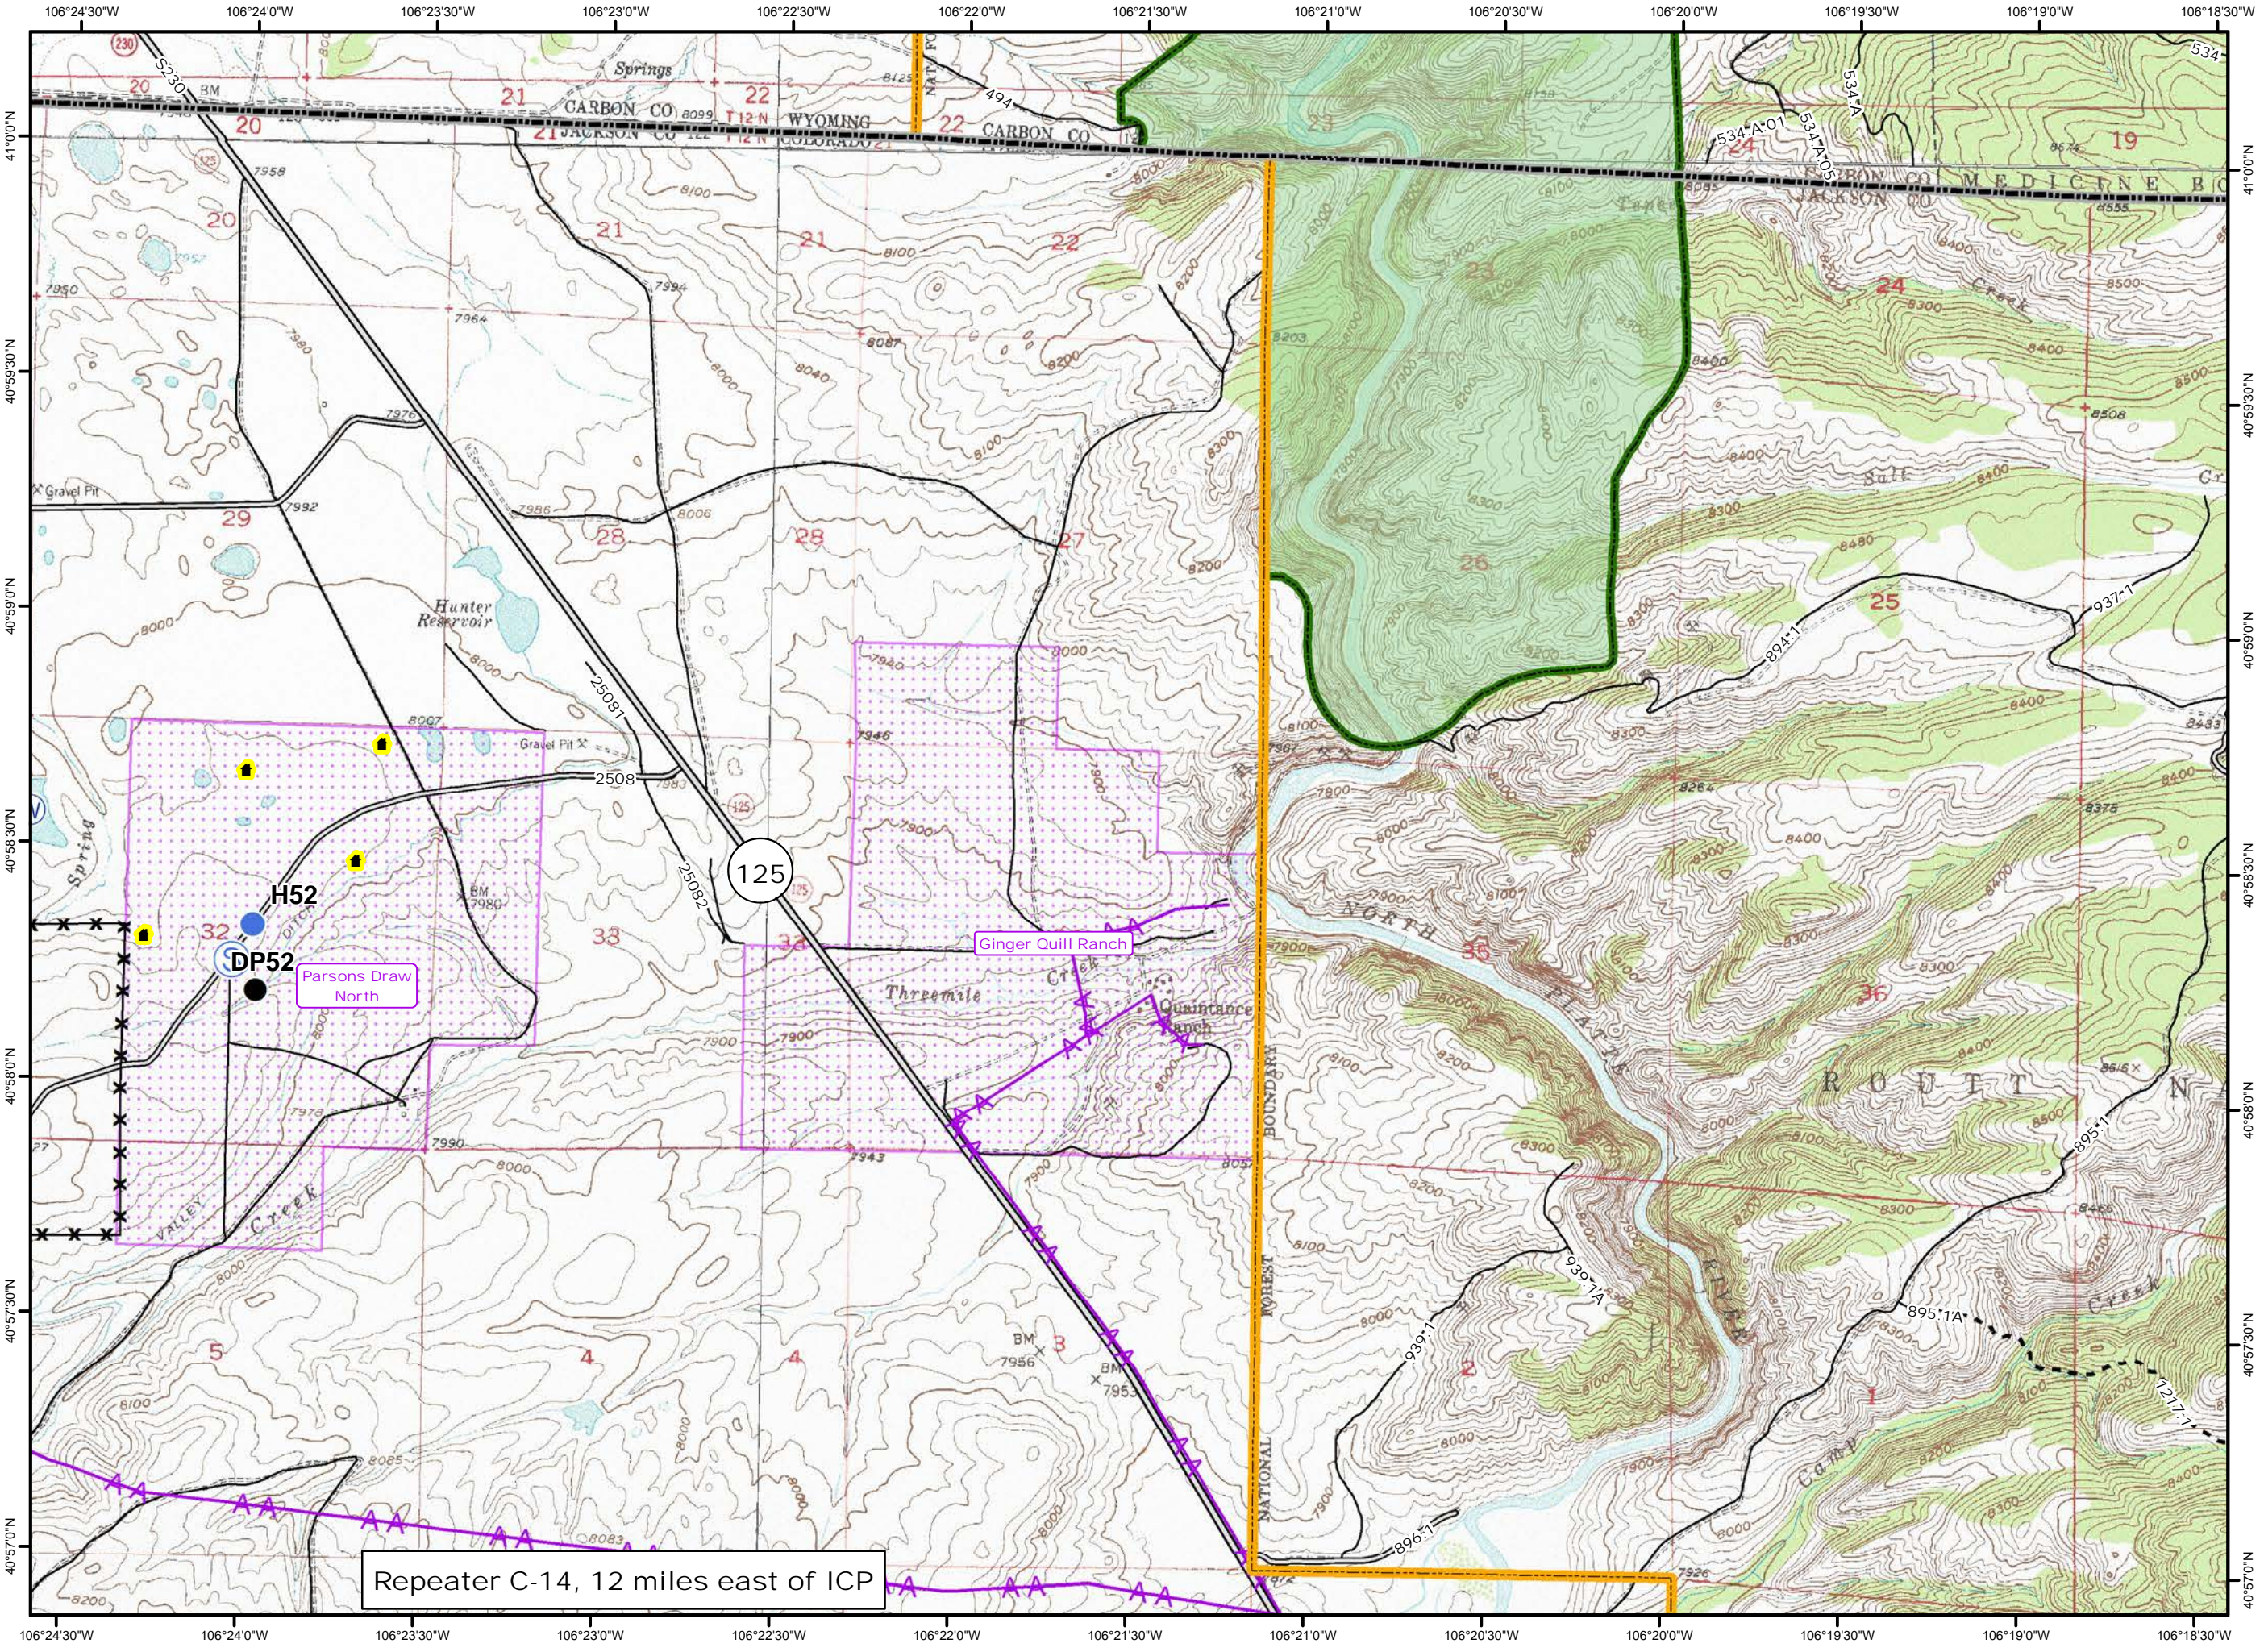

L  
Map Created: 8/9/2016  
9:38:37 PM

Legend

- Drop Point
- Helispot
- Ⓢ Staging Area
- Ⓜ Water Source
- 🏠 Buildings
- ⚡ Powerlines
- 🏠 Subdivisions
- 🌿 Wilderness

Repeater C-14, 12 miles east of ICP