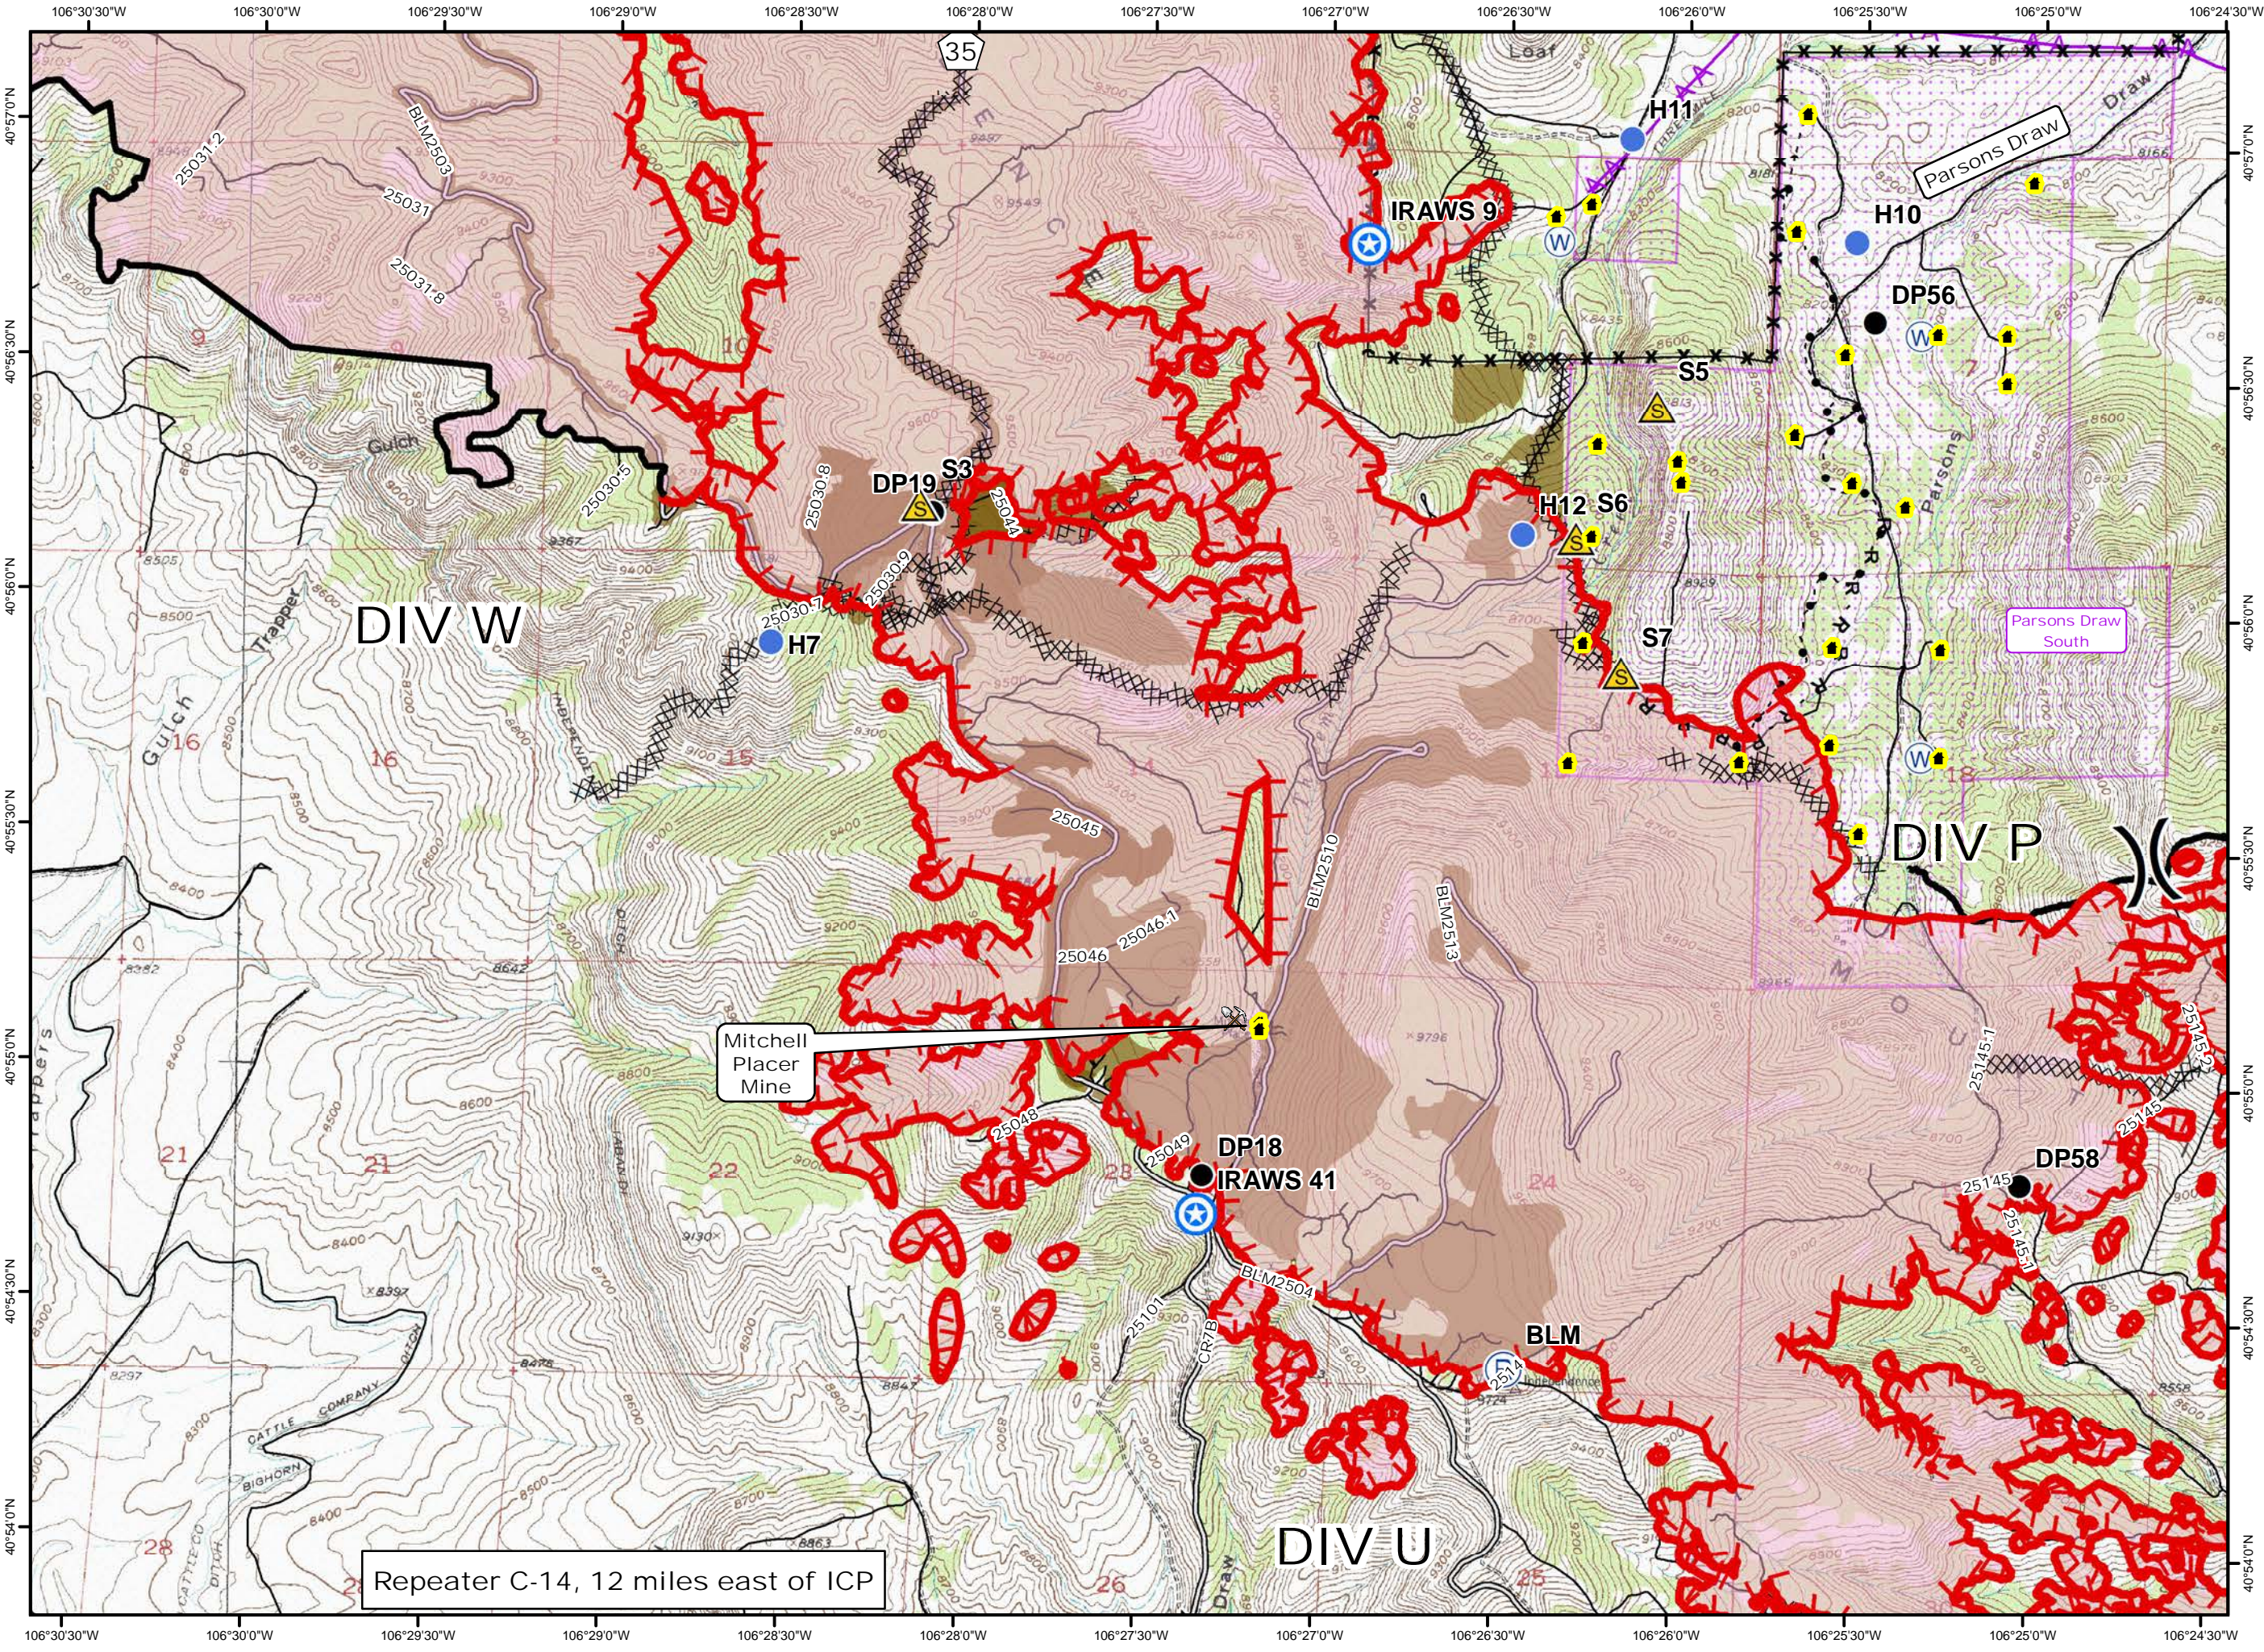

Legend

- Uncontrolled Fire Edge
- Completed Dozer Line
- Contained Fire Edge
- Road as Line
- Completed Line
- Mastication Line
- Drop Point
- Helispot
- Repeater
- Safety Zone
- Water Source
- RAWS
- Buildings
- Powerlines
- Subdivisions
- Fuel Treatments

Repeater C-14, 12 miles east of ICP