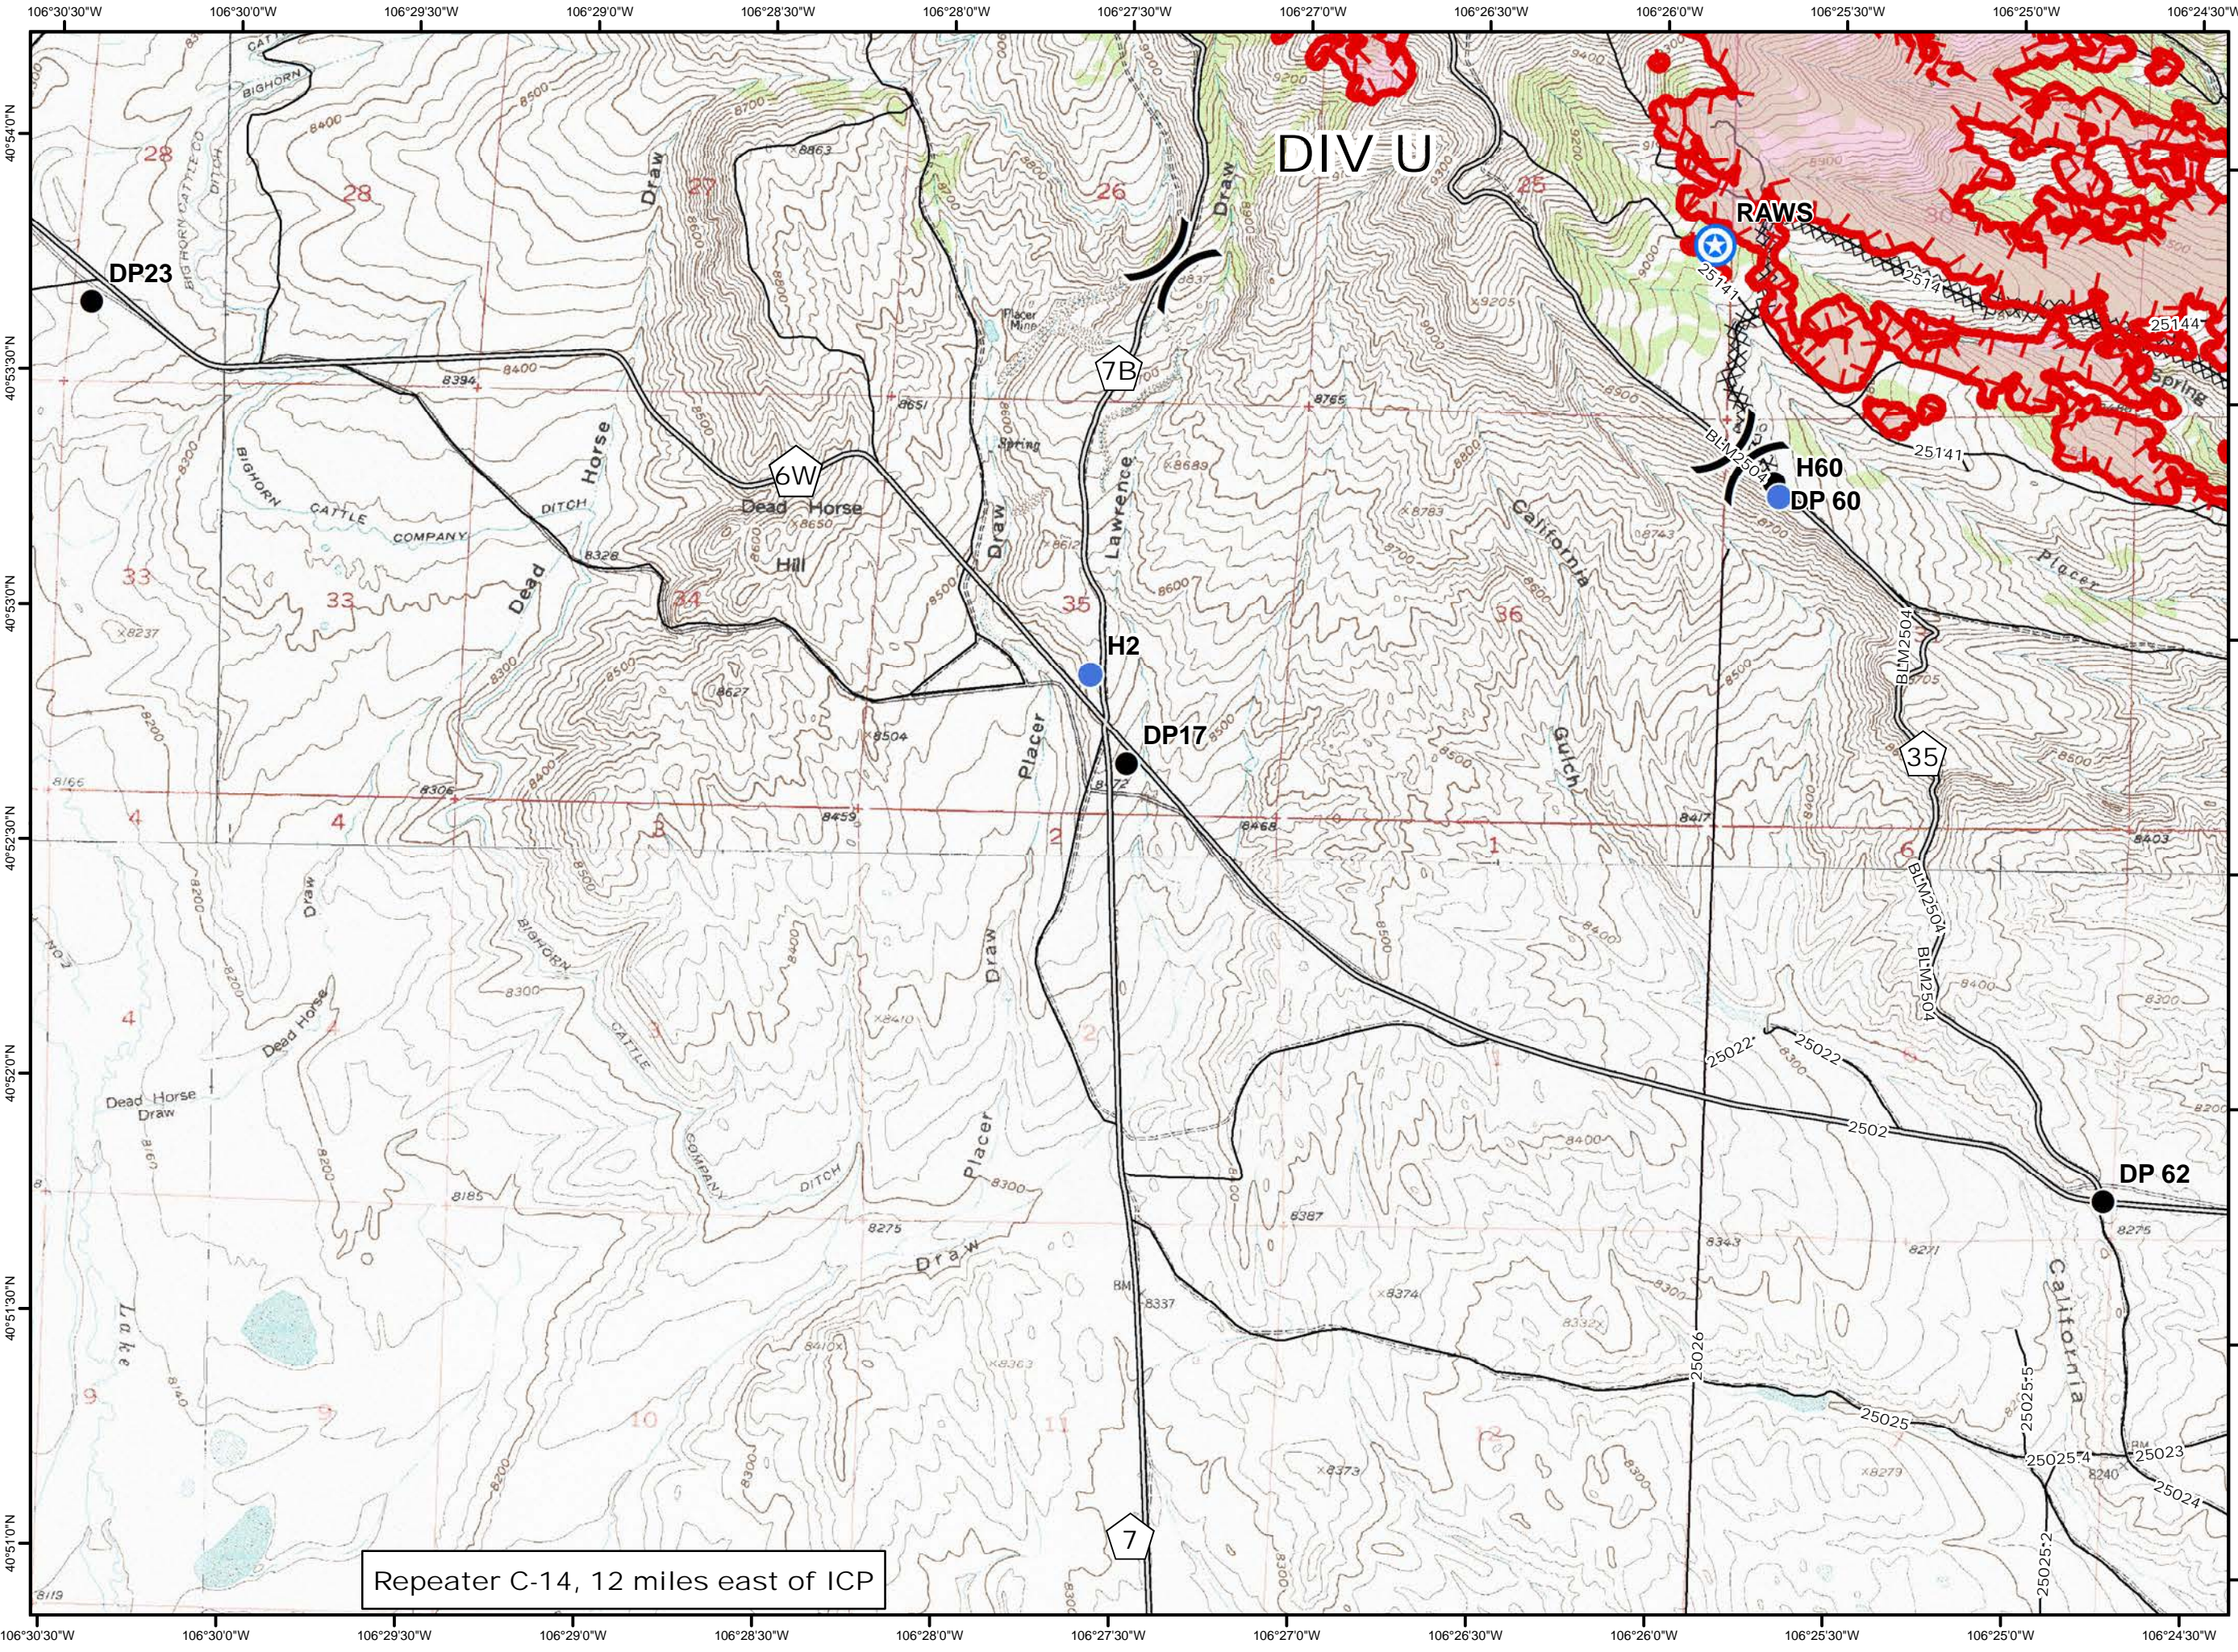

- Legend**
- Uncontrolled Fire Edge
 - Completed Dozer Line
 - Drop Point
 - Helispot
 - RAWS

Repeater C-14, 12 miles east of ICP