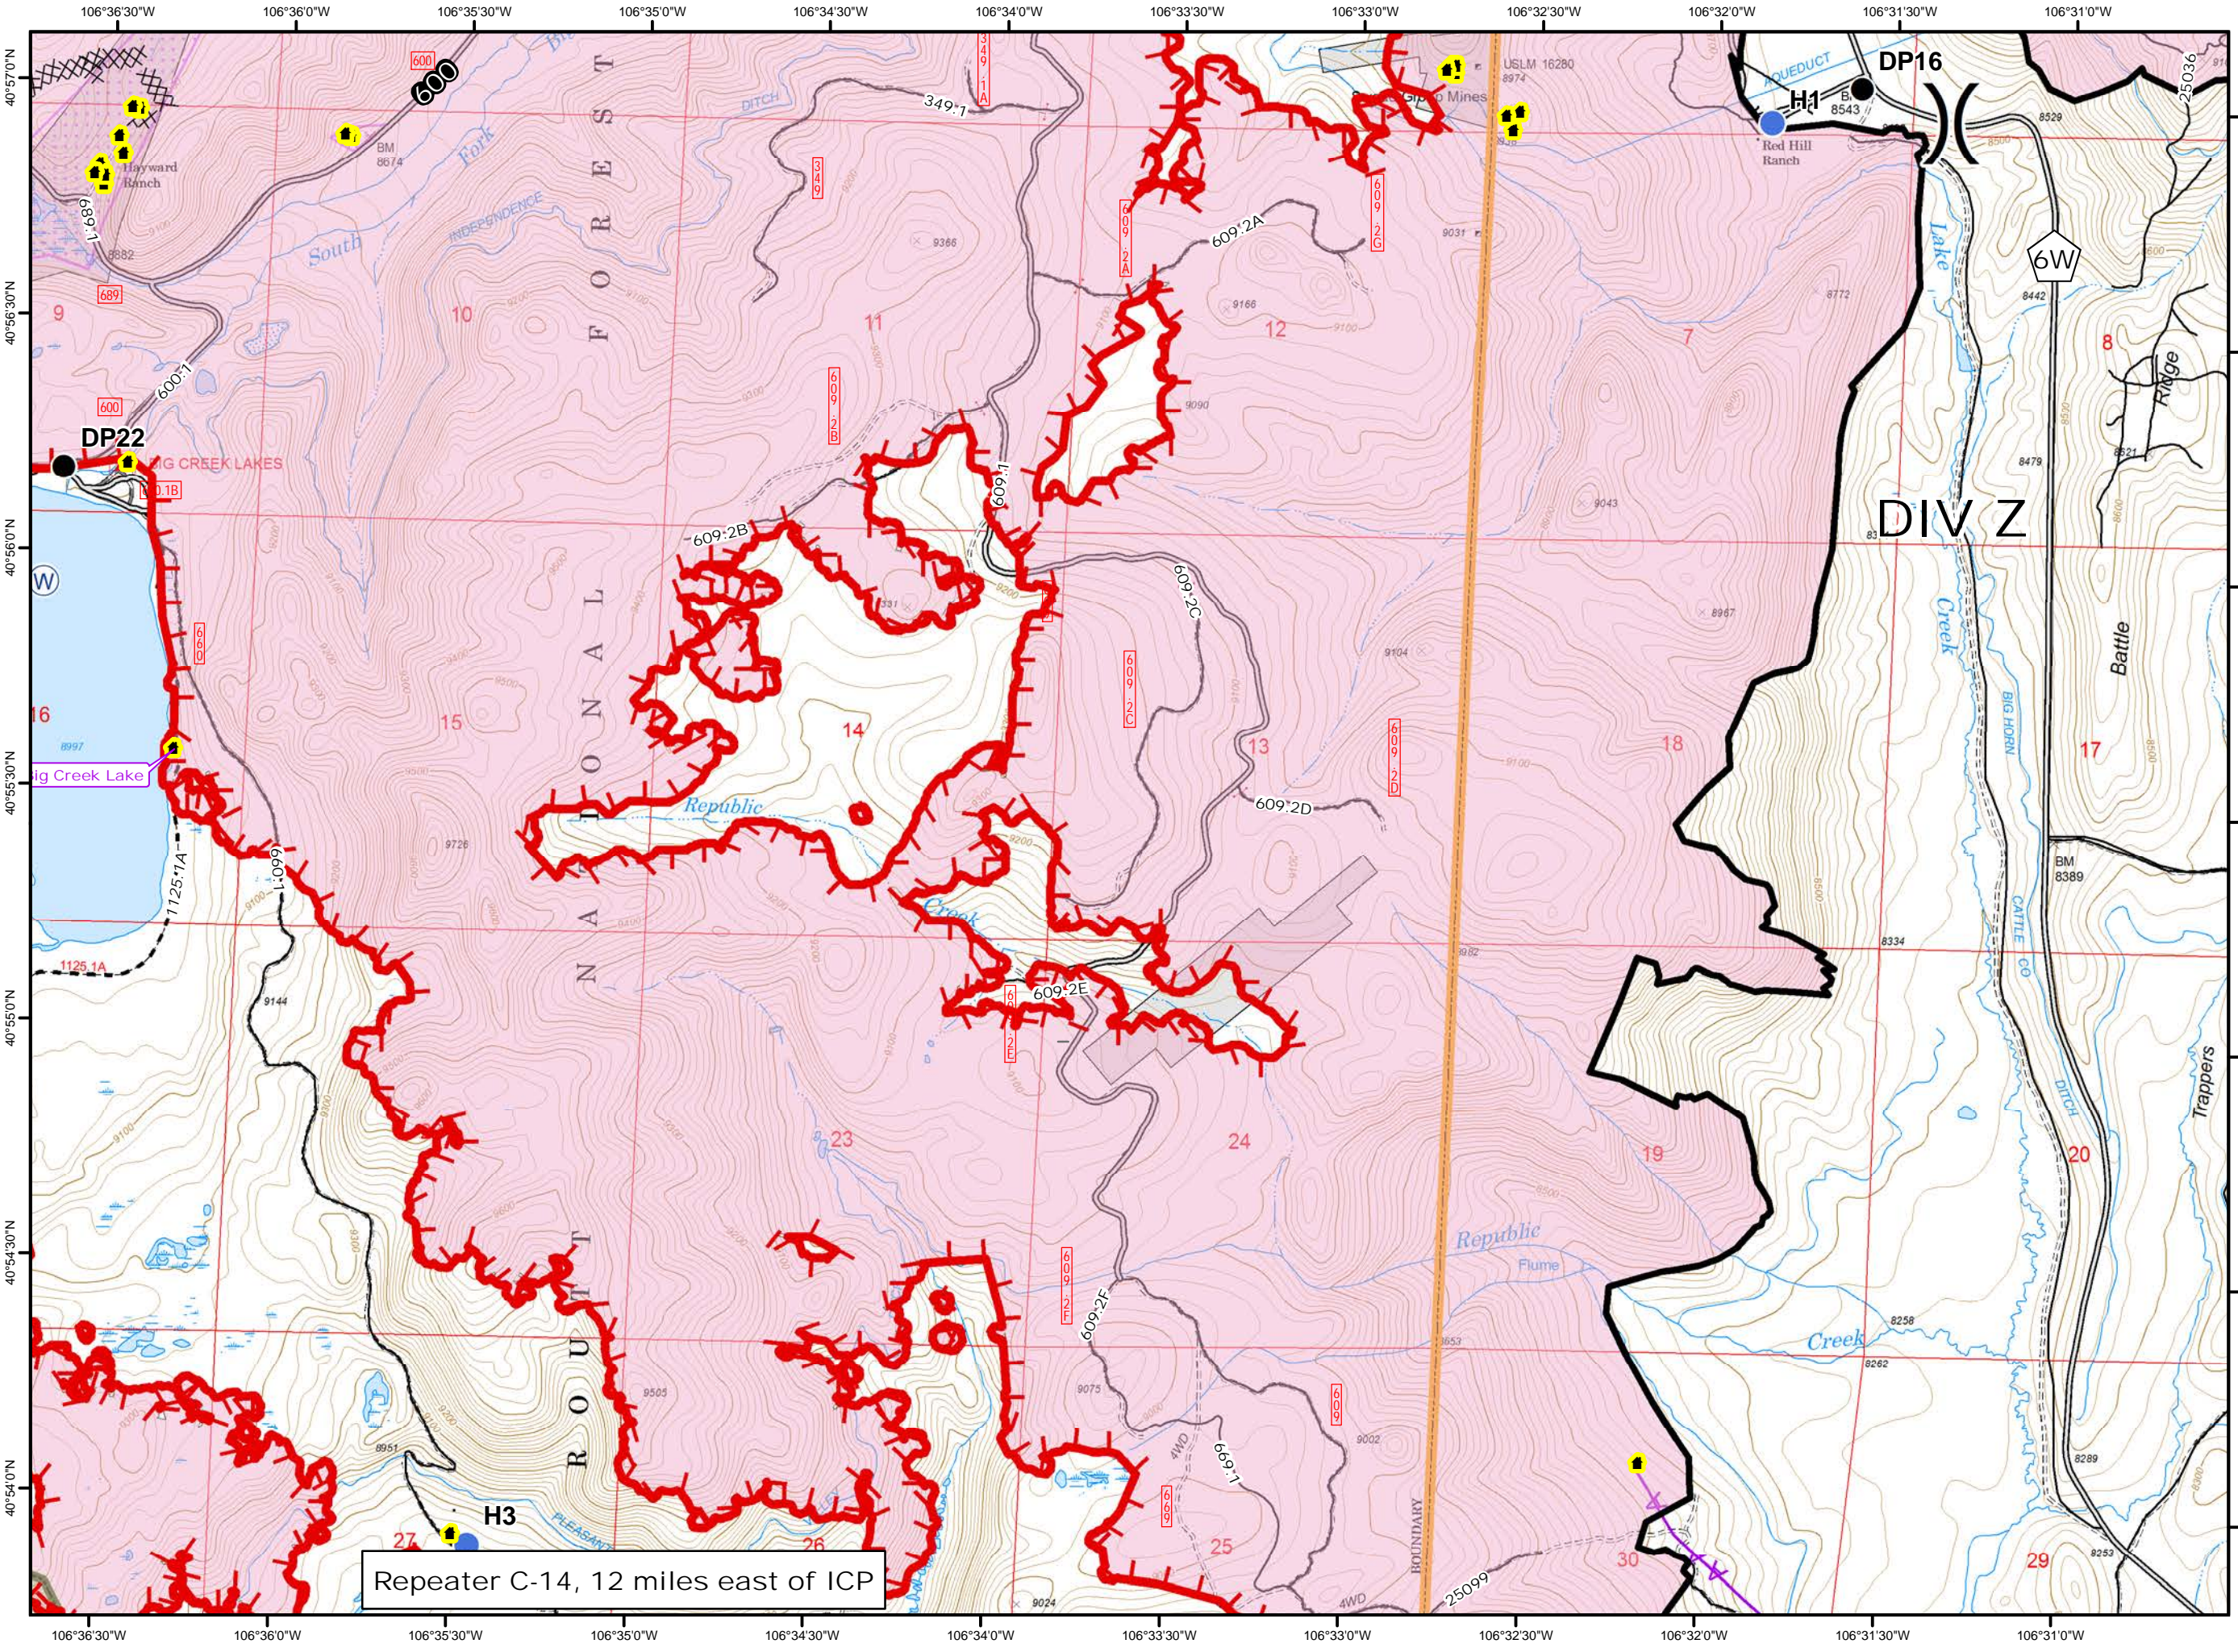

Map Created: 8/9/2016  
9:38:37 PM

- Legend**
- Uncontrolled Fire Edge
  - Completed Dozer Line
  - Contained Fire Edge
  - Drop Point
  - Helispot
  - Water Source
  - Buildings
  - Powerlines
  - Subdivisions
  - Wilderness

0 0.25 0.5 Miles

Repeater C-14, 12 miles east of ICP