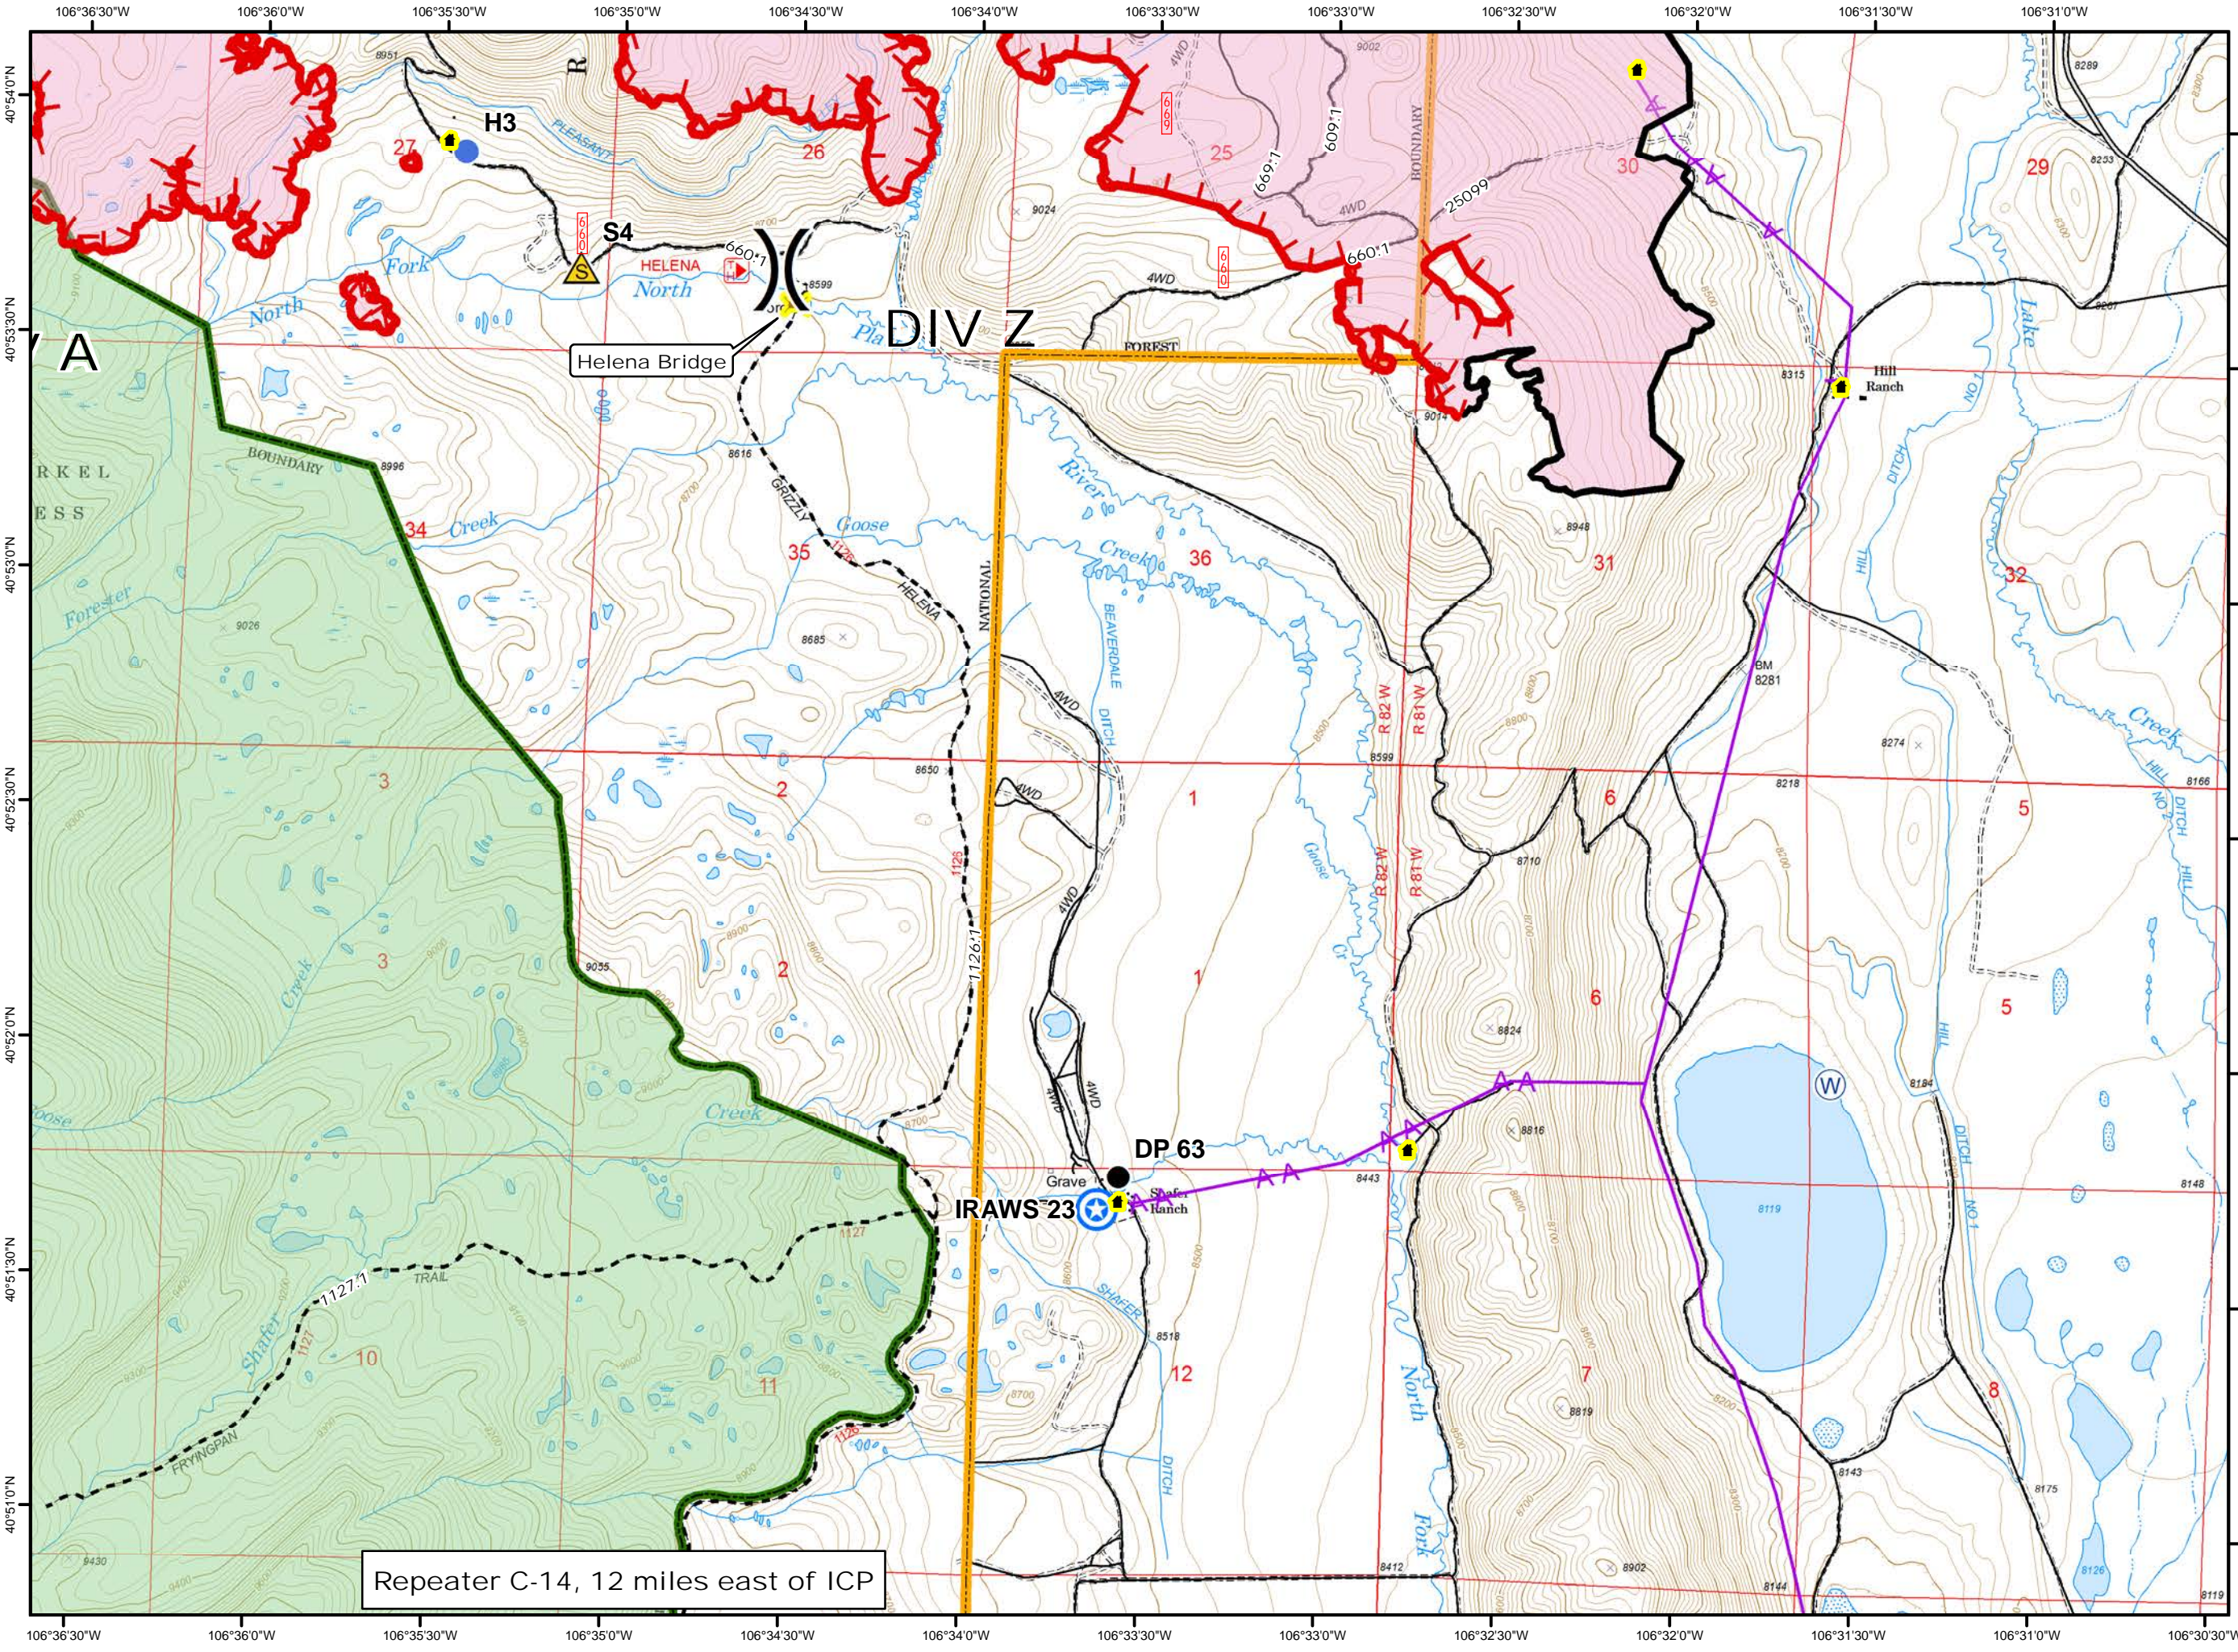

- Legend**
- Uncontrolled Fire Edge
 - Contained Fire Edge
 - Drop Point
 - Helispot
 - Safety Zone
 - Water Source
 - RAWS
 - Buildings
 - Powerlines
 - Wilderness

Repeater C-14, 12 miles east of ICP