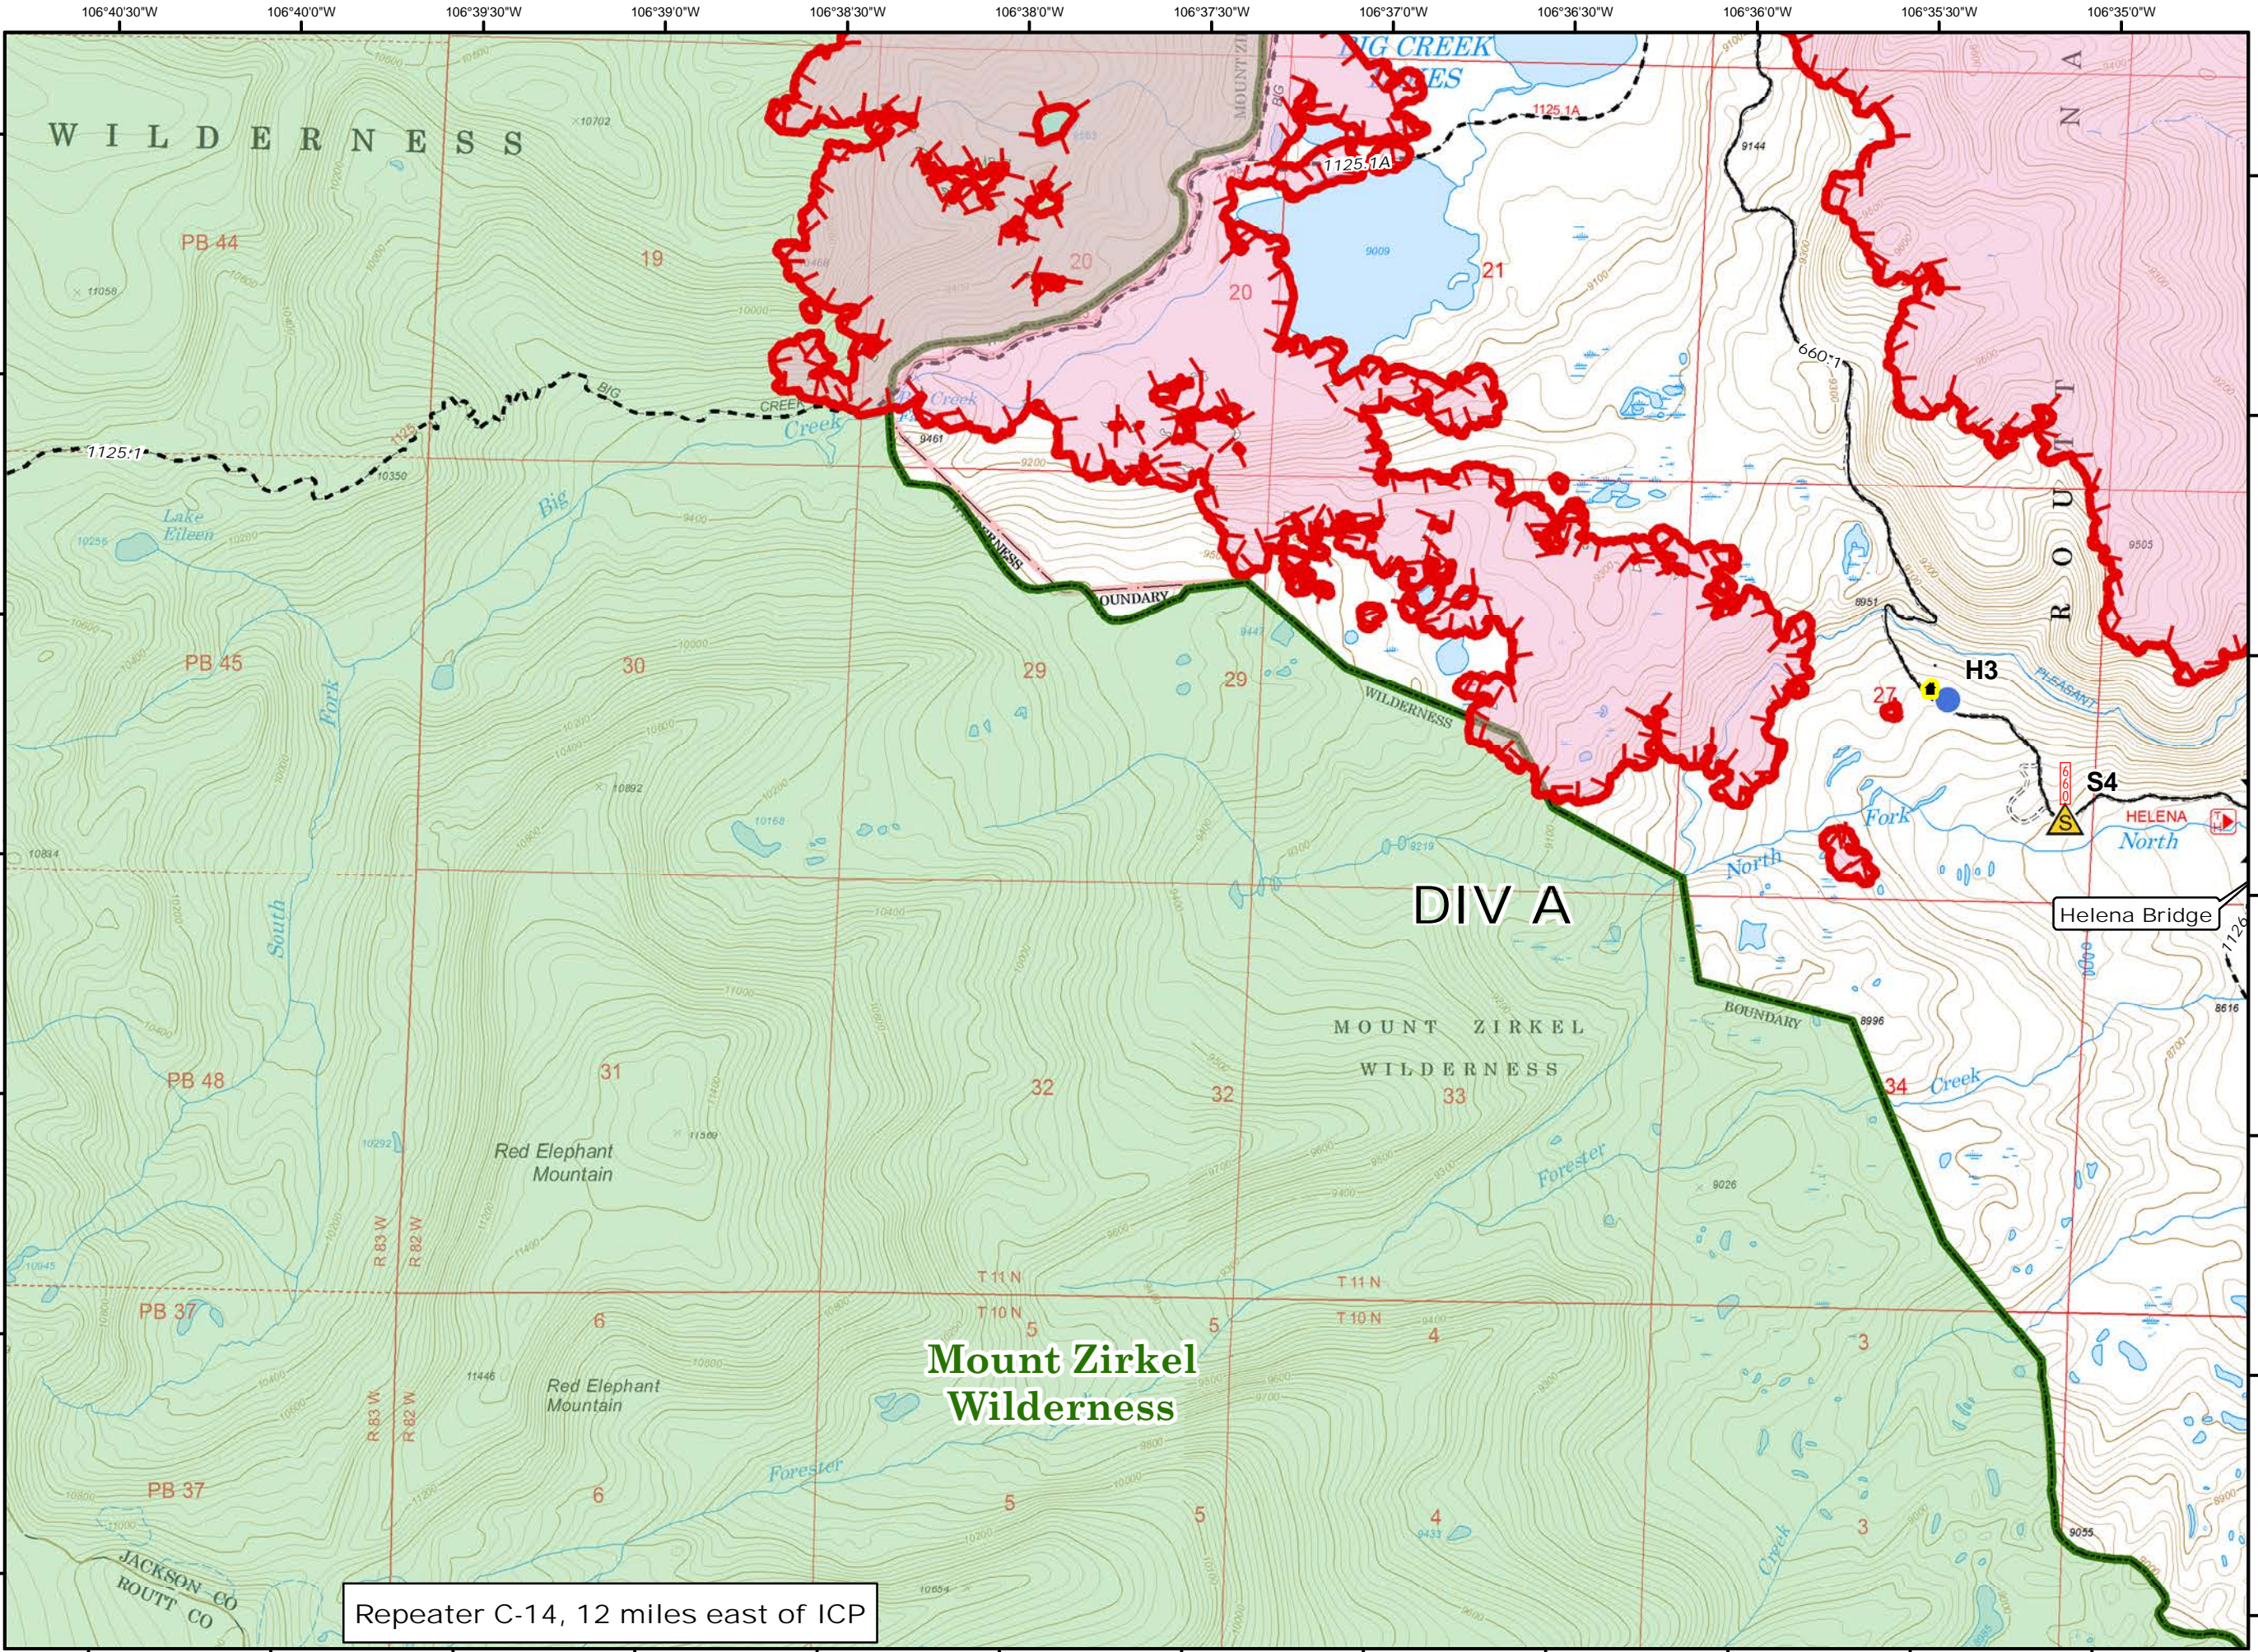

S  
Map Created: 8/9/2016  
9:38:37 PM

- Legend**
- Uncontrolled Fire Edge
  - Helispot
  - Safety Zone
  - Buildings
  - Wilderness

Repeater C-14, 12 miles east of ICP

0 0.25 0.5 Miles