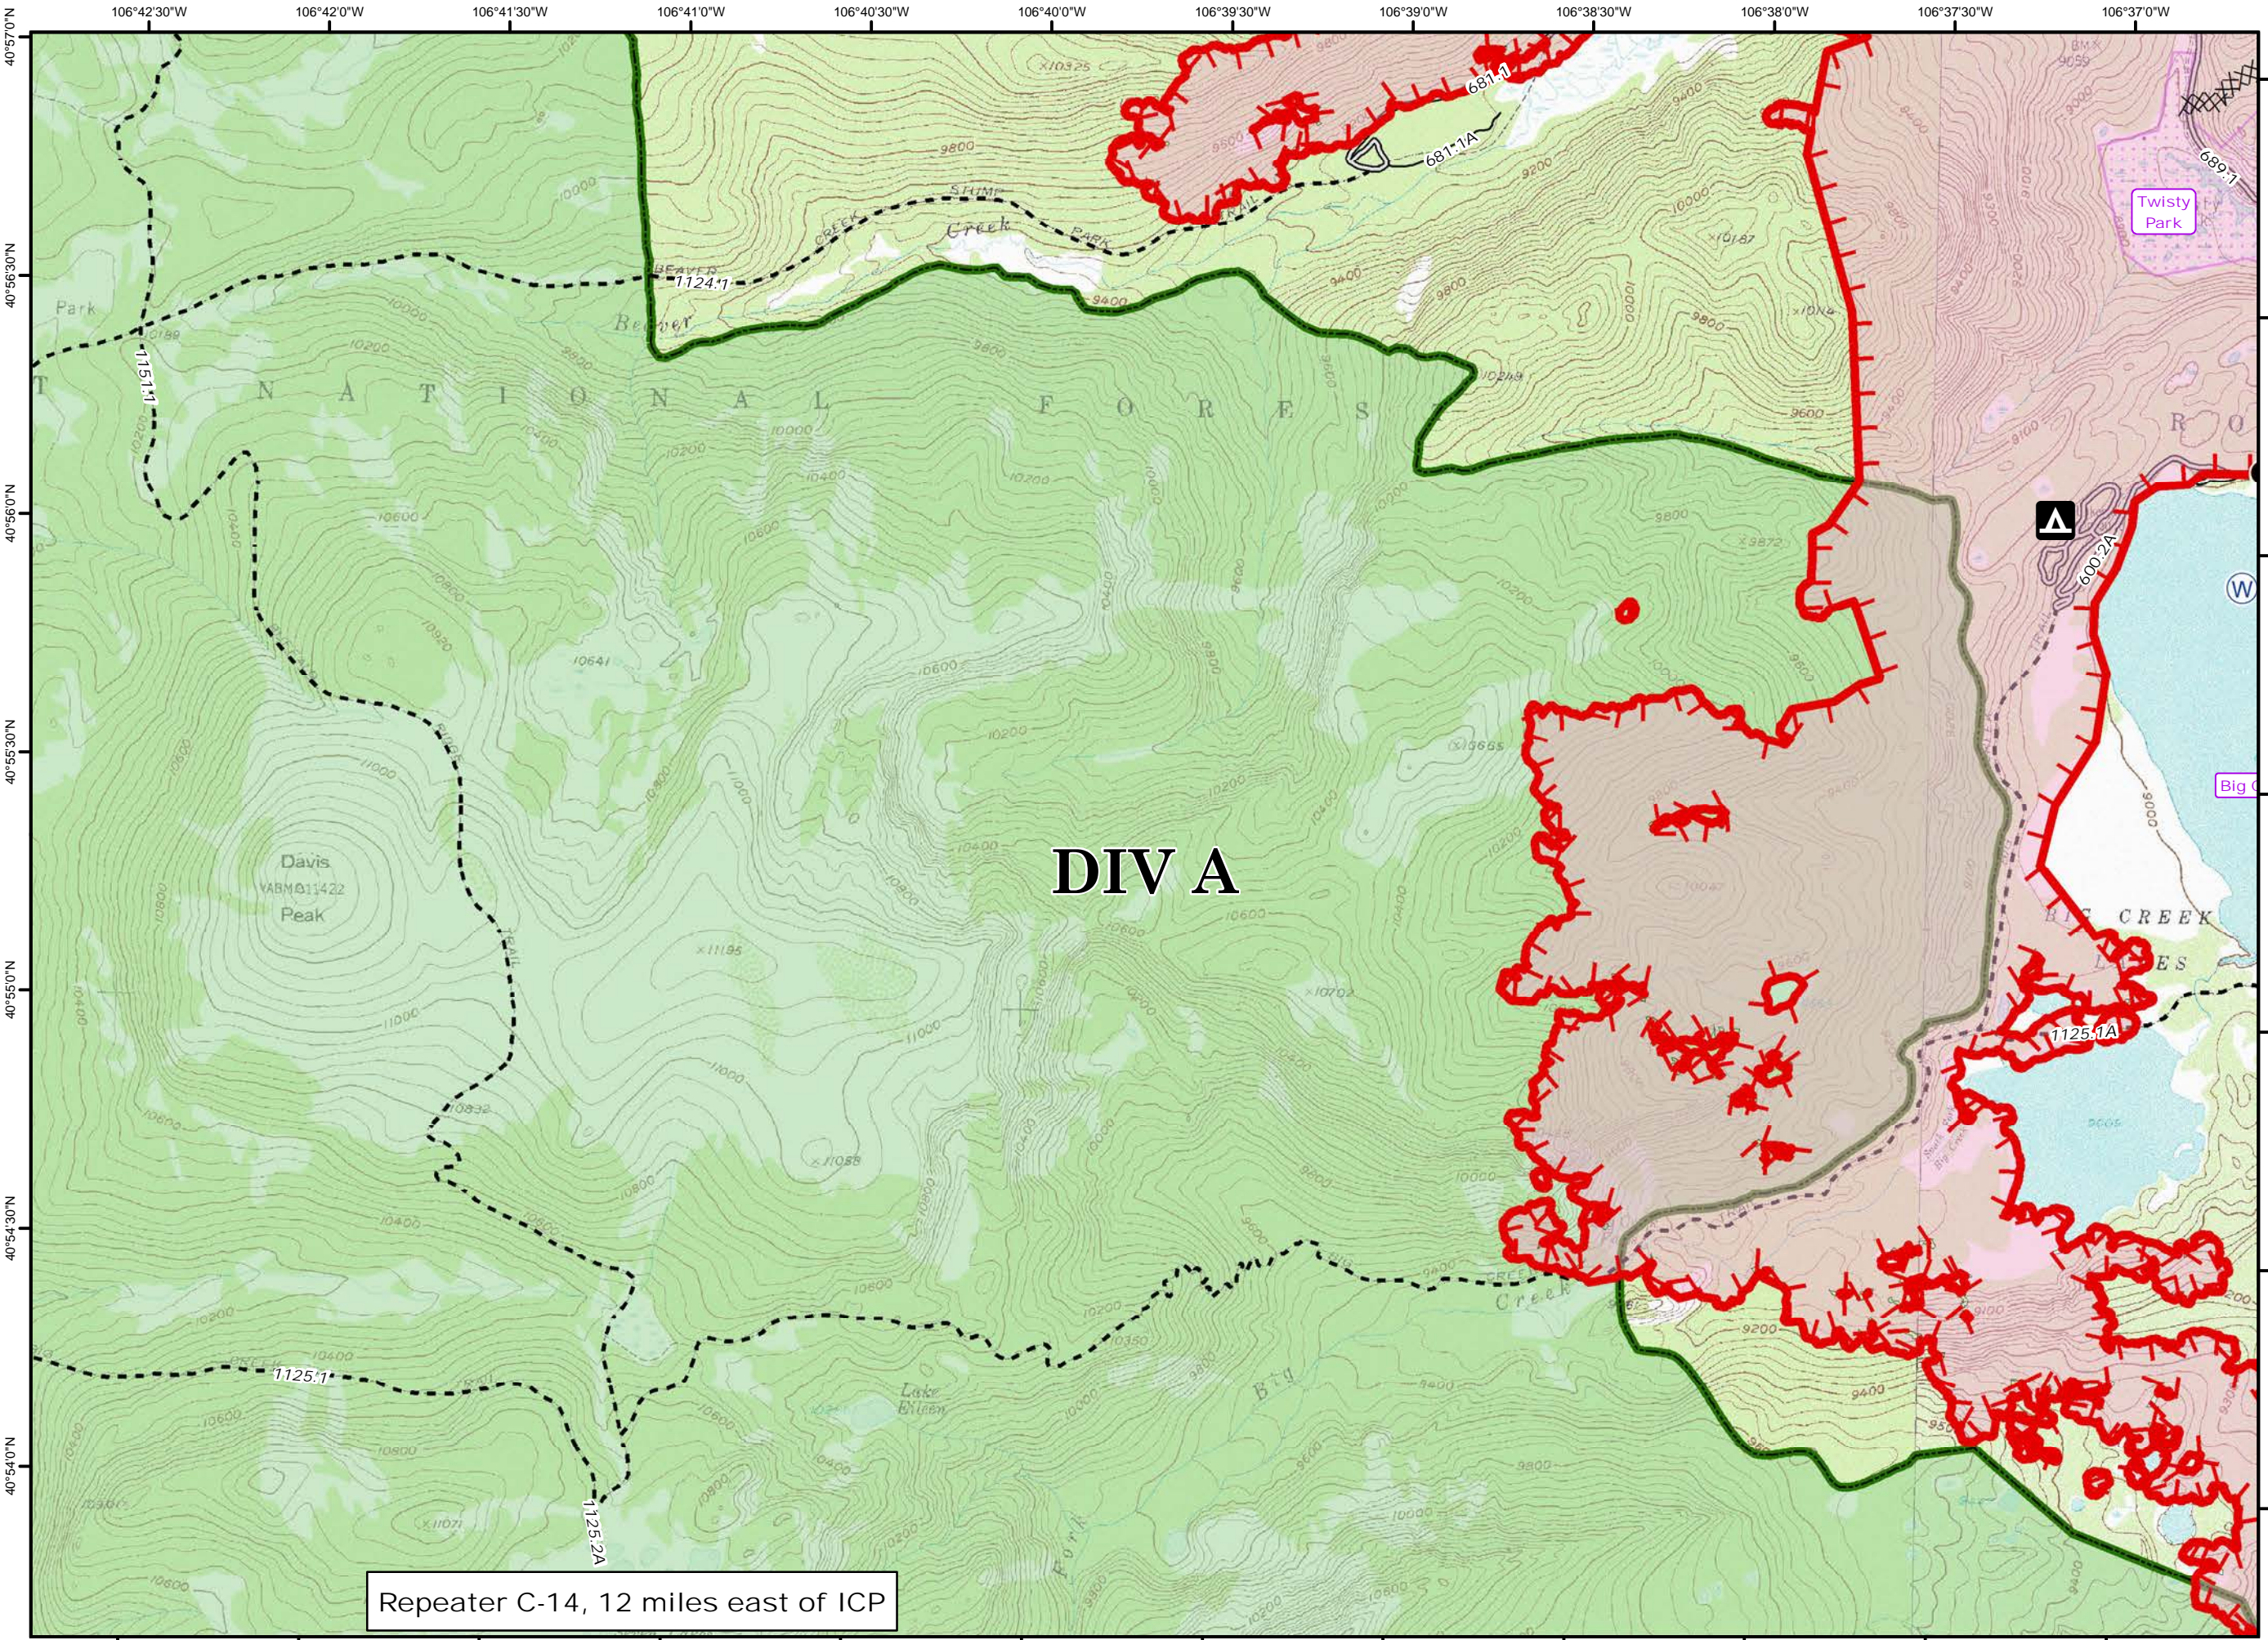

A

Map Created: 8/9/2016  
9:44:50 PM

Legend

- Uncontrolled Fire Edge
- Completed Dozer Line
- Water Source
- Subdivisions
- Wilderness

DIV A

Repeater C-14, 12 miles east of ICP