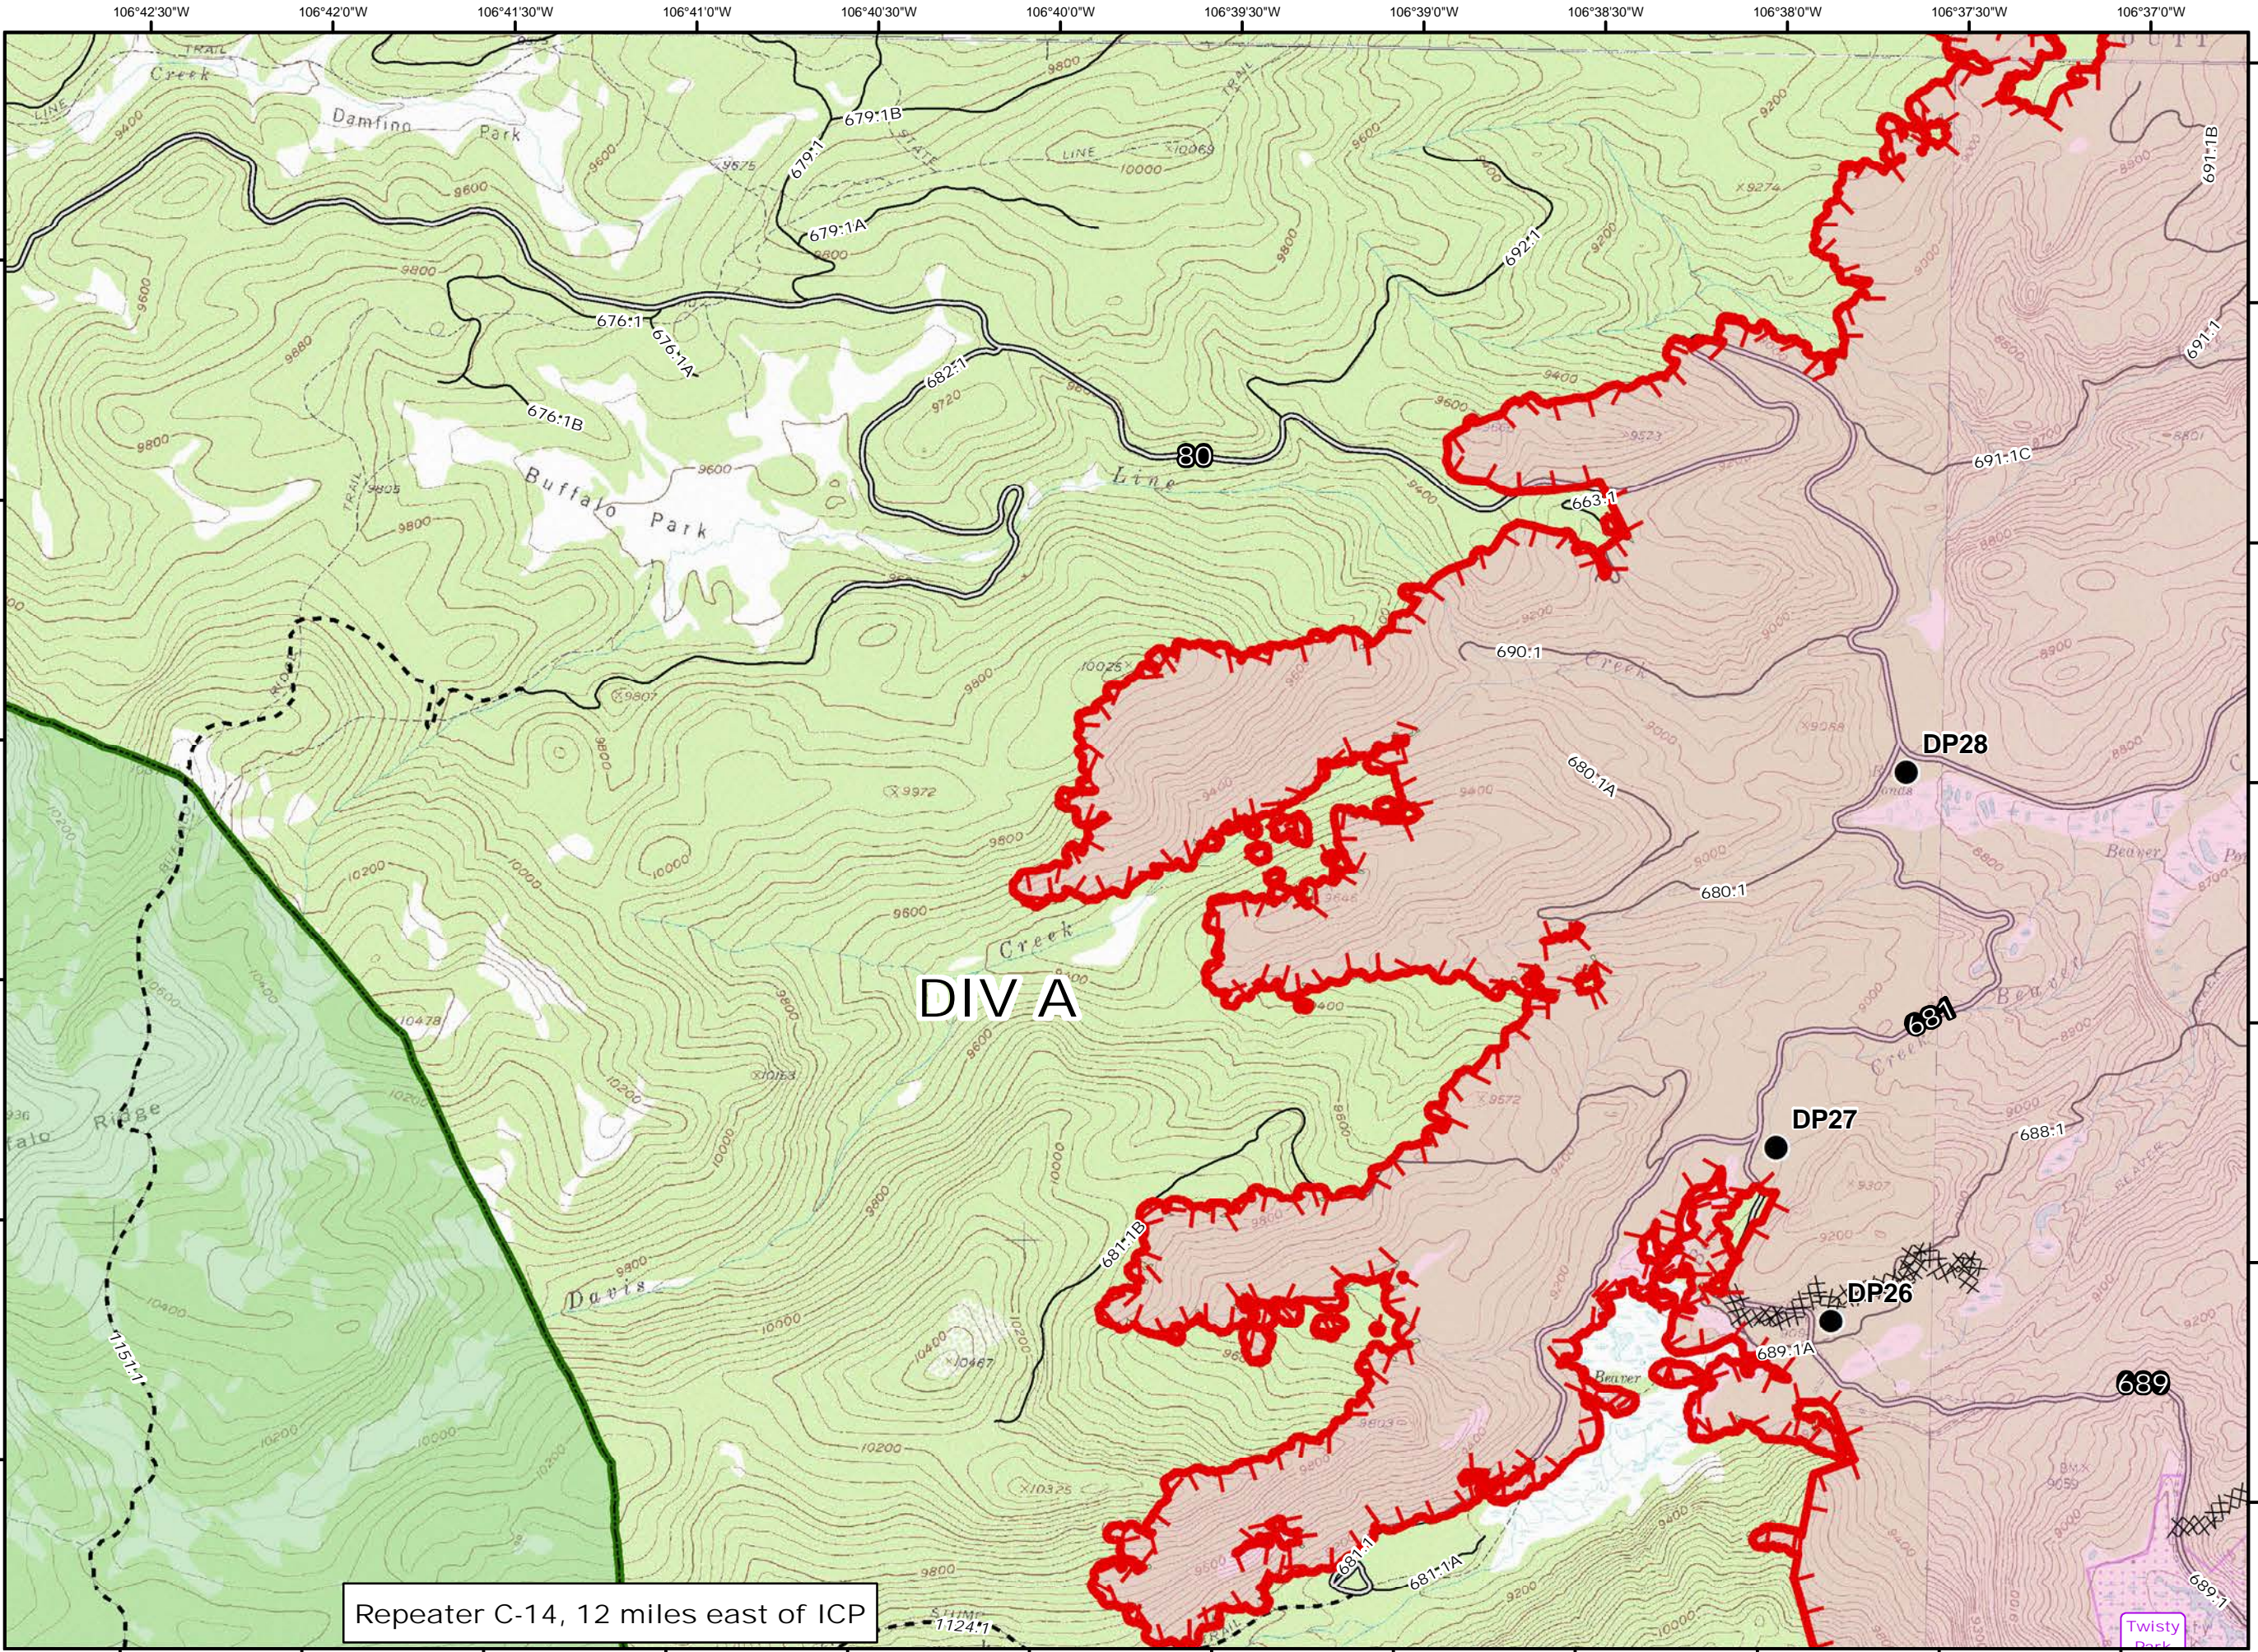

B

Map Created: 8/9/2016
9:44:50 PM

Legend

- Uncontrolled Fire Edge
- Completed Dozer Line
- Drop Point
- Subdivisions
- Wilderness

Repeater C-14, 12 miles east of ICP