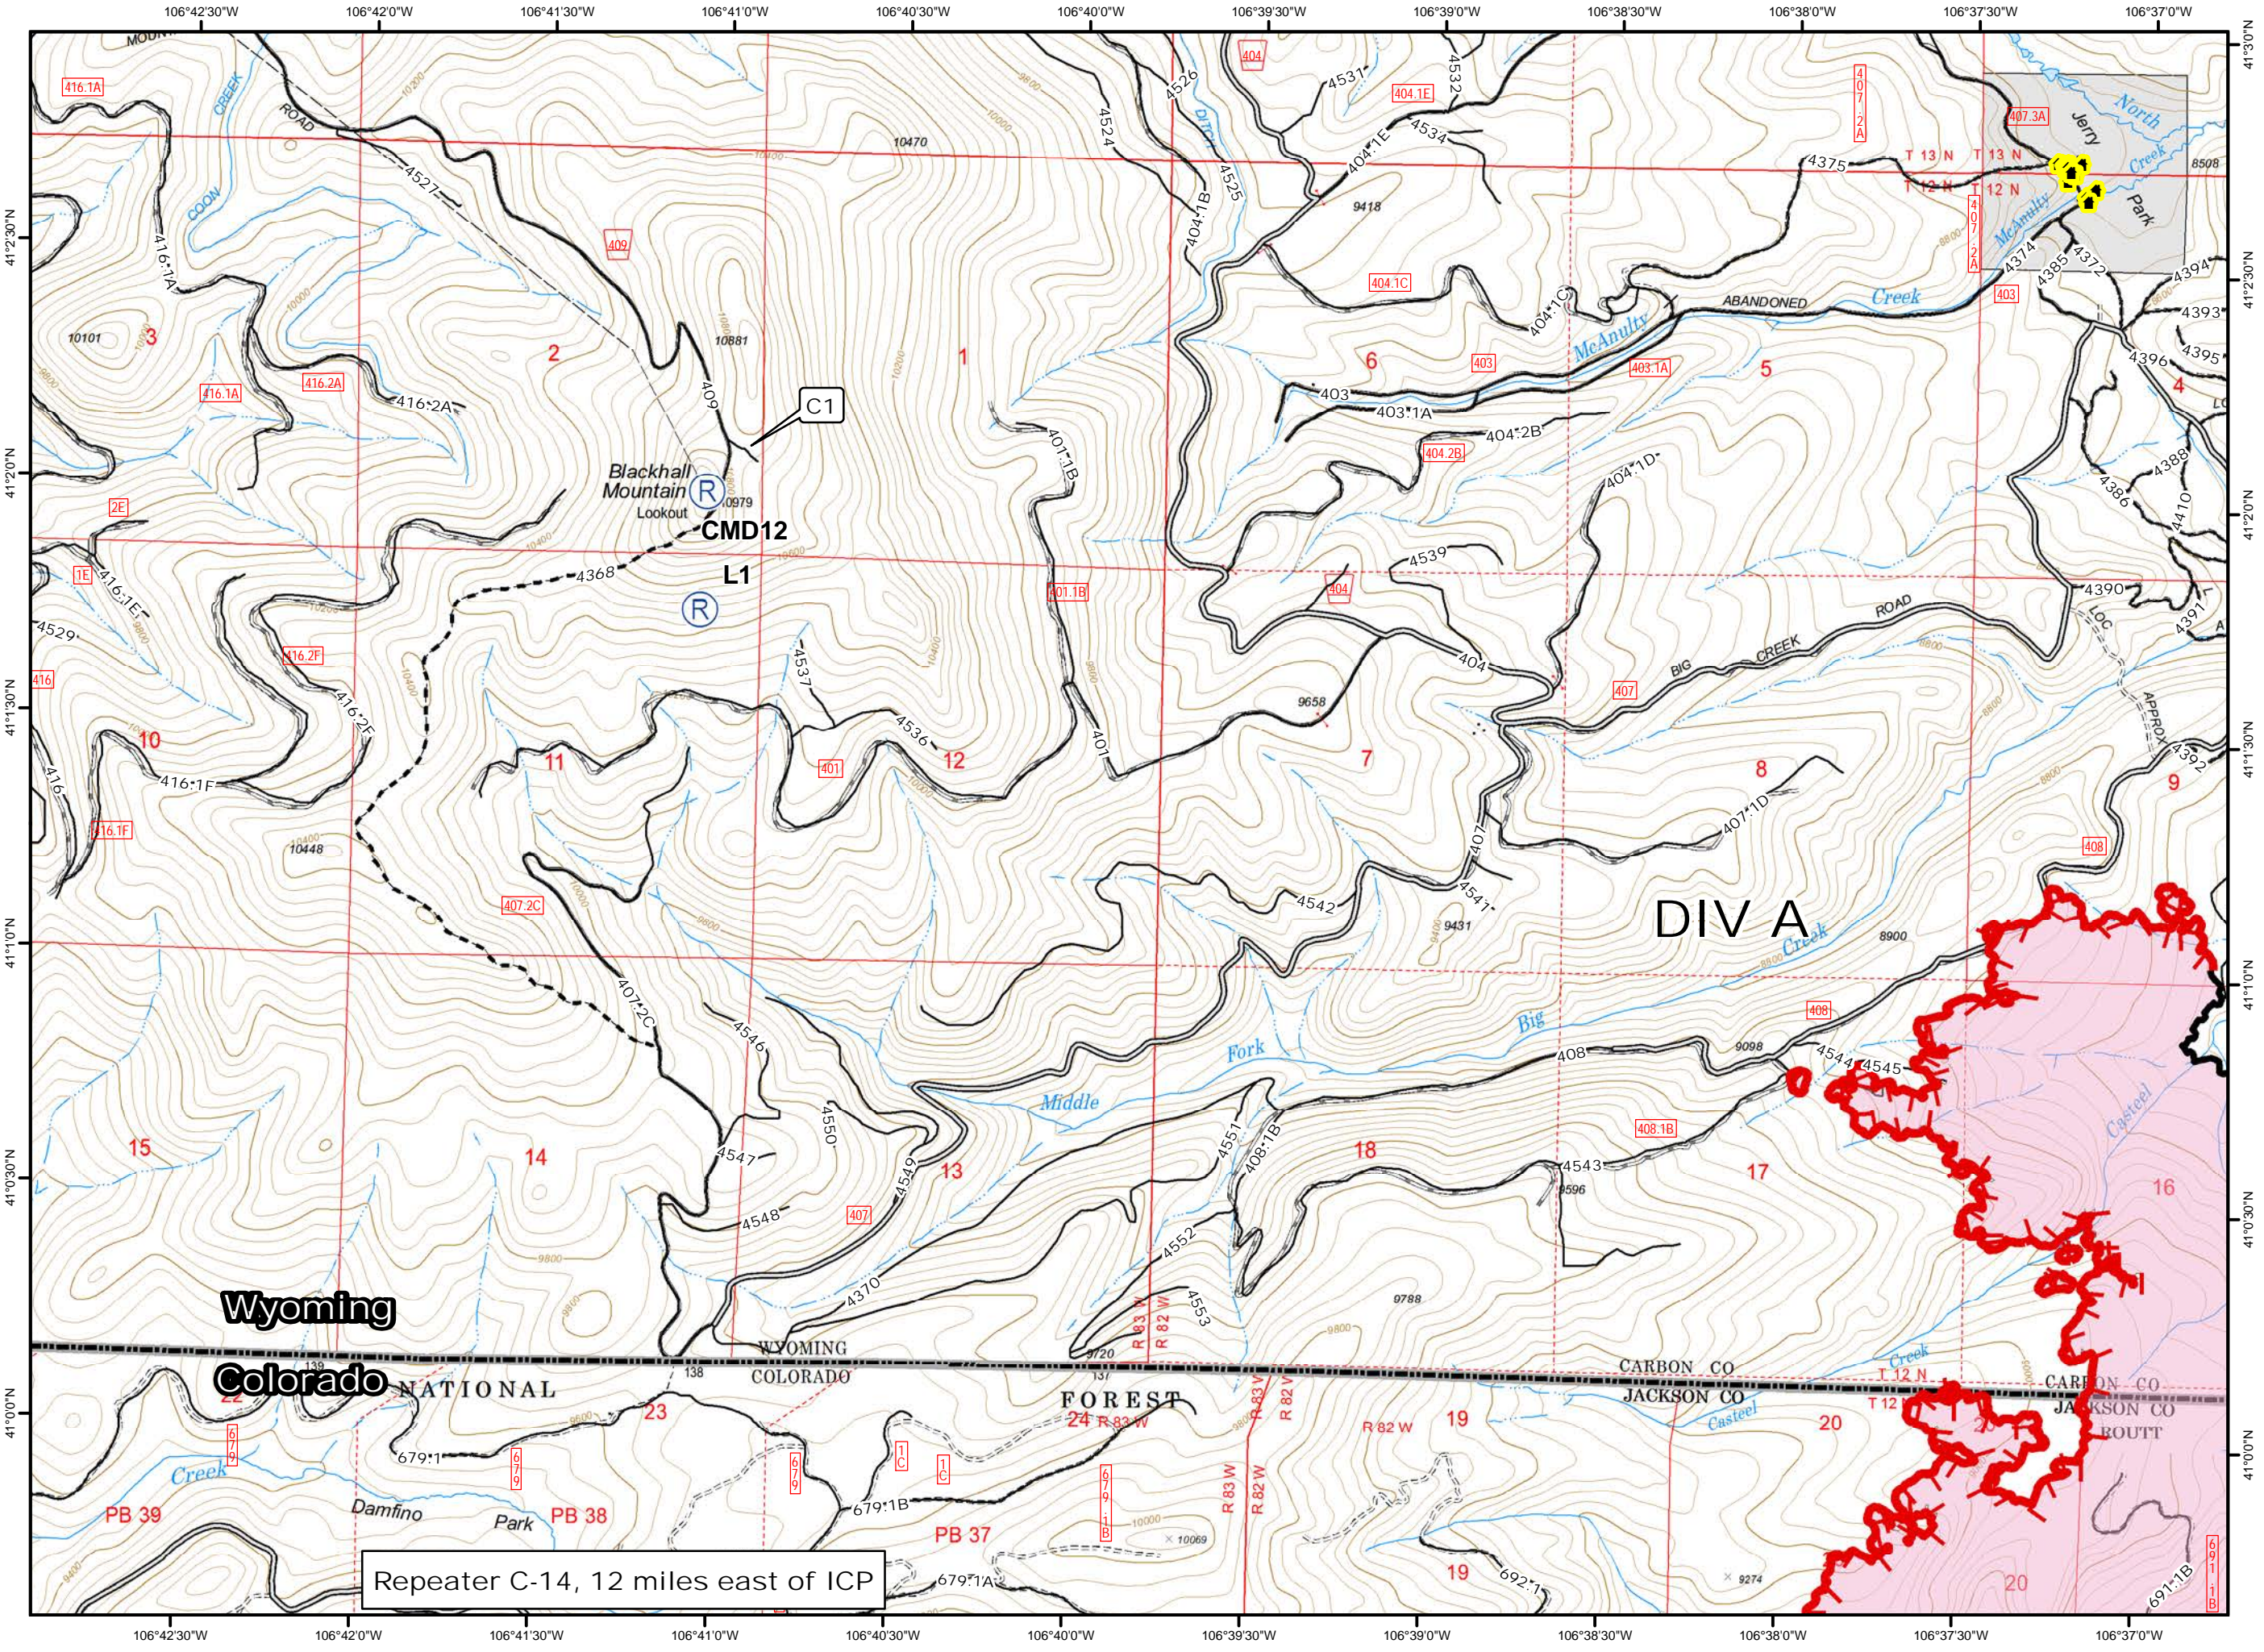

C  
Map Created: 8/9/2016  
9:38:37 PM

- Legend**
- Uncontrolled Fire Edge
  - Contained Fire Edge
  - Repeater
  - Buildings

0 0.25 0.5 Miles