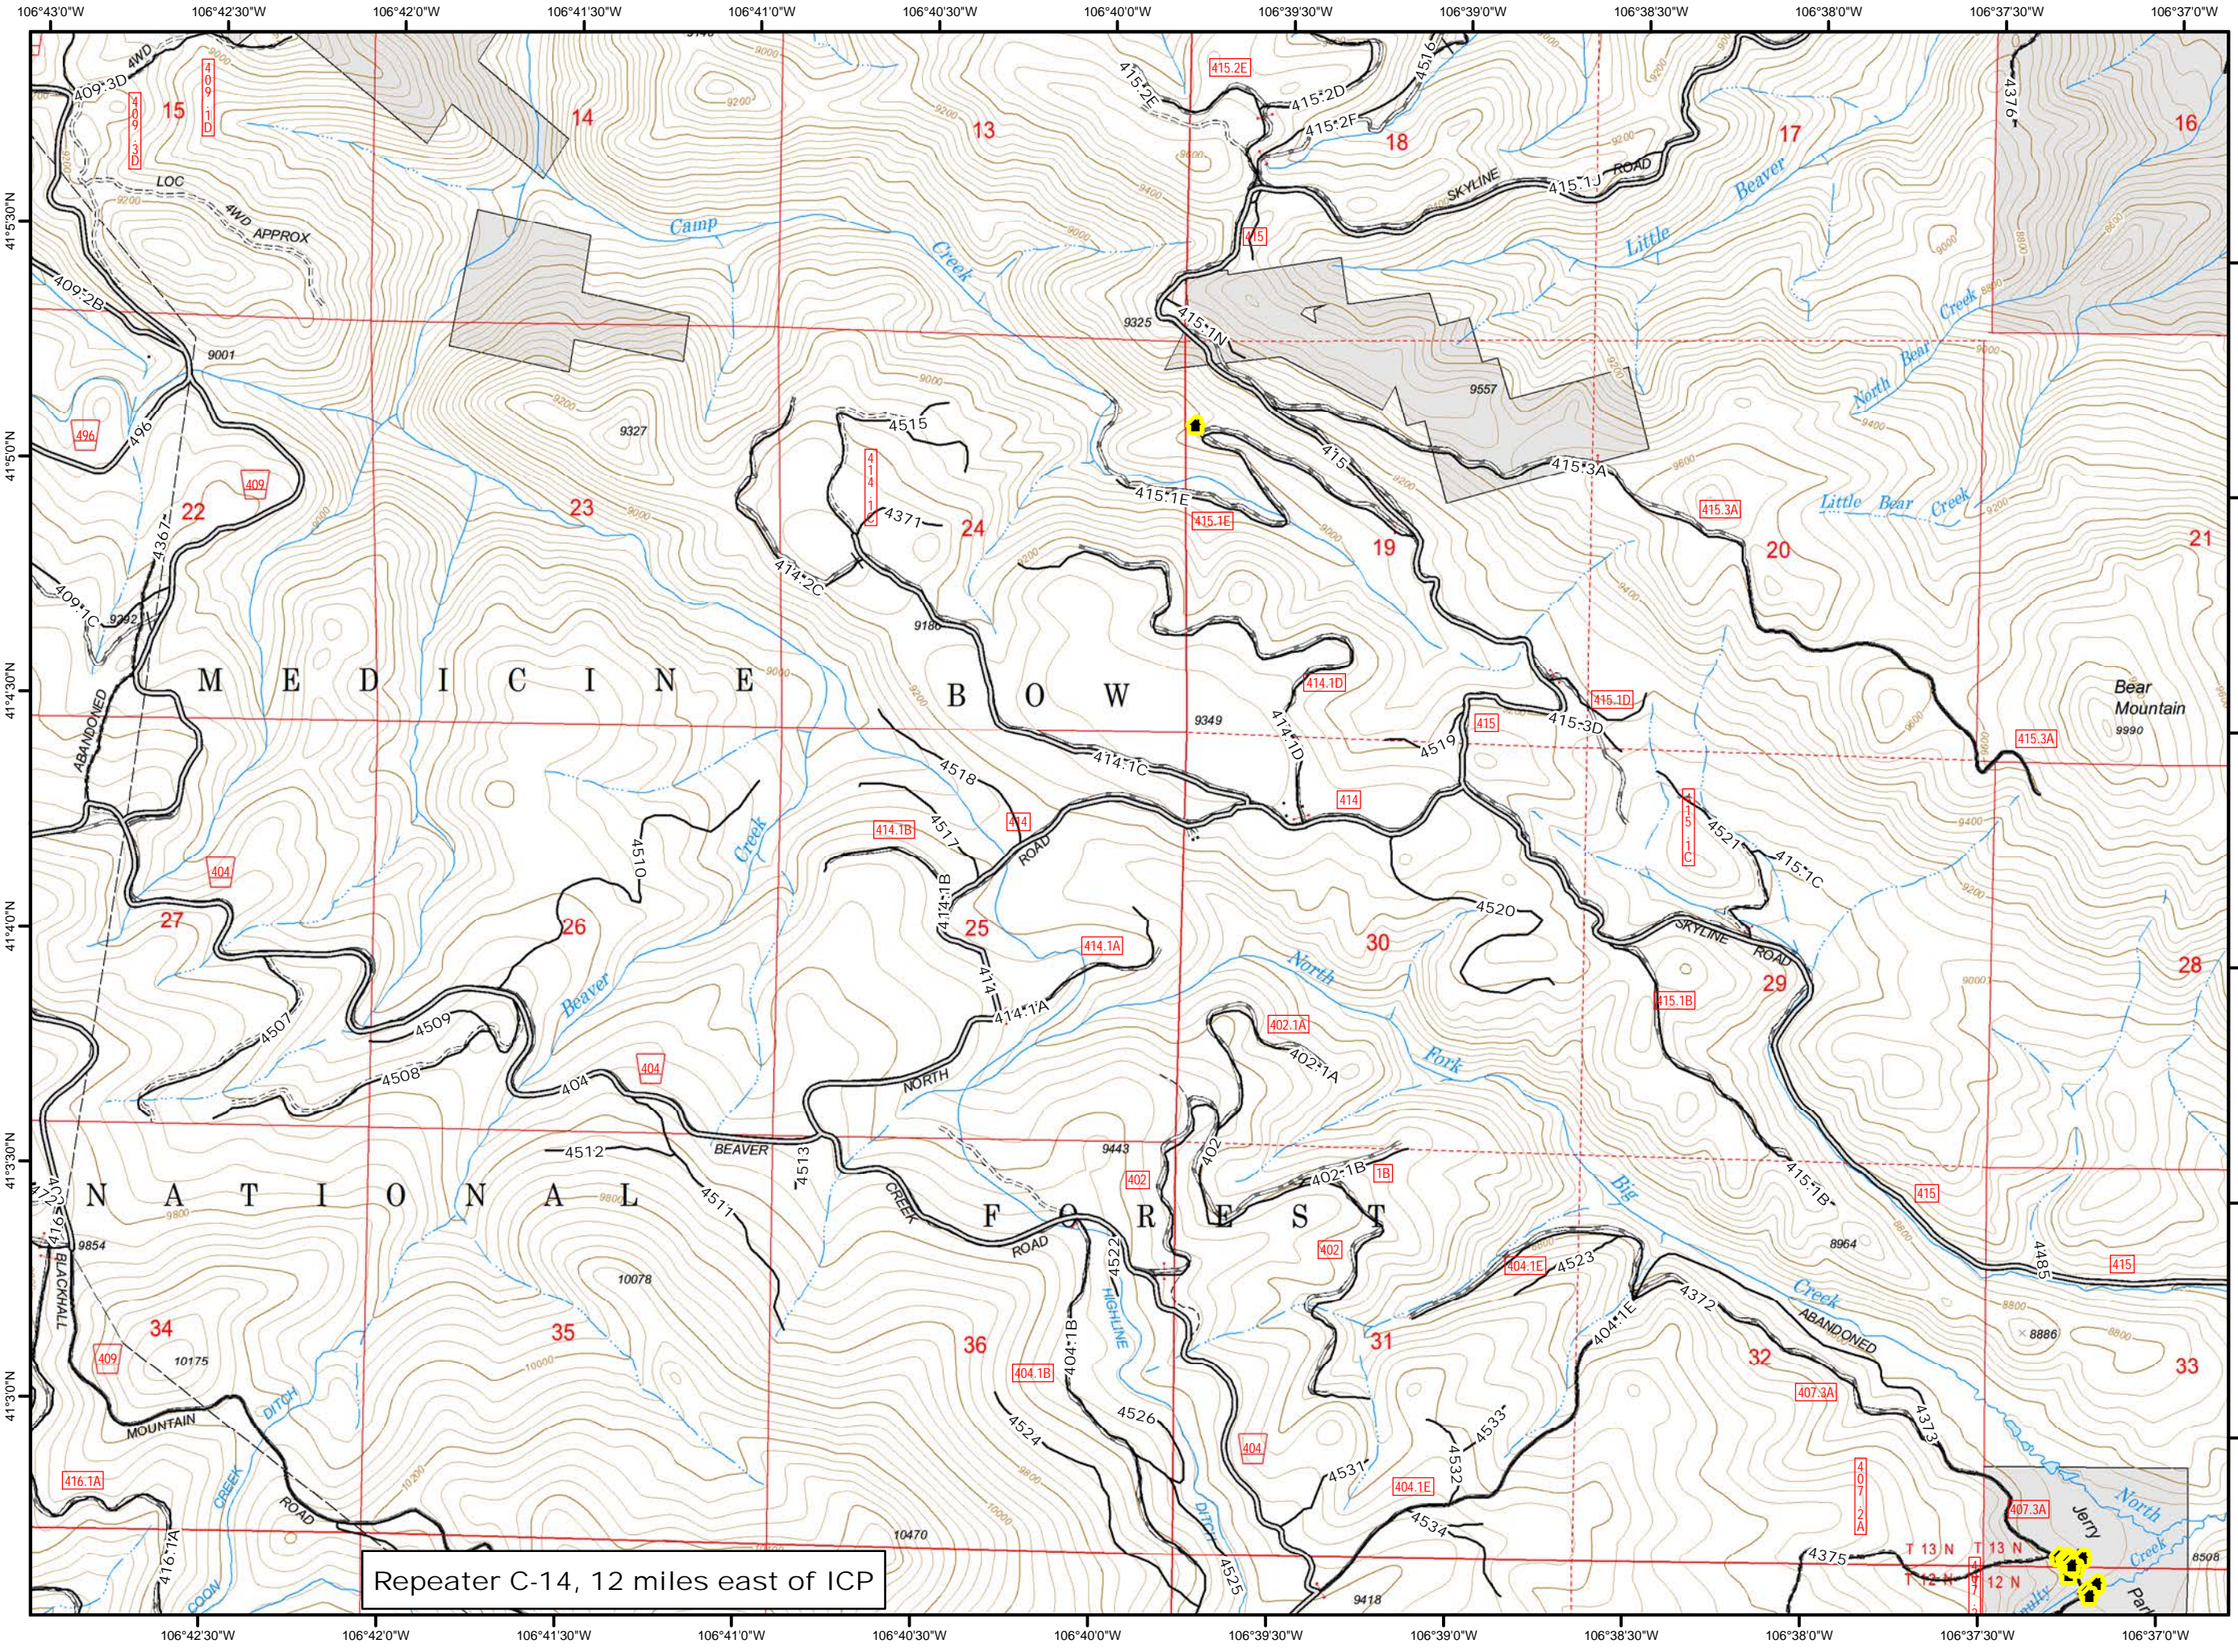

D
Map Created: 8/9/2016
9:38:37 PM

Legend

Buildings

Repeater C-14, 12 miles east of ICP