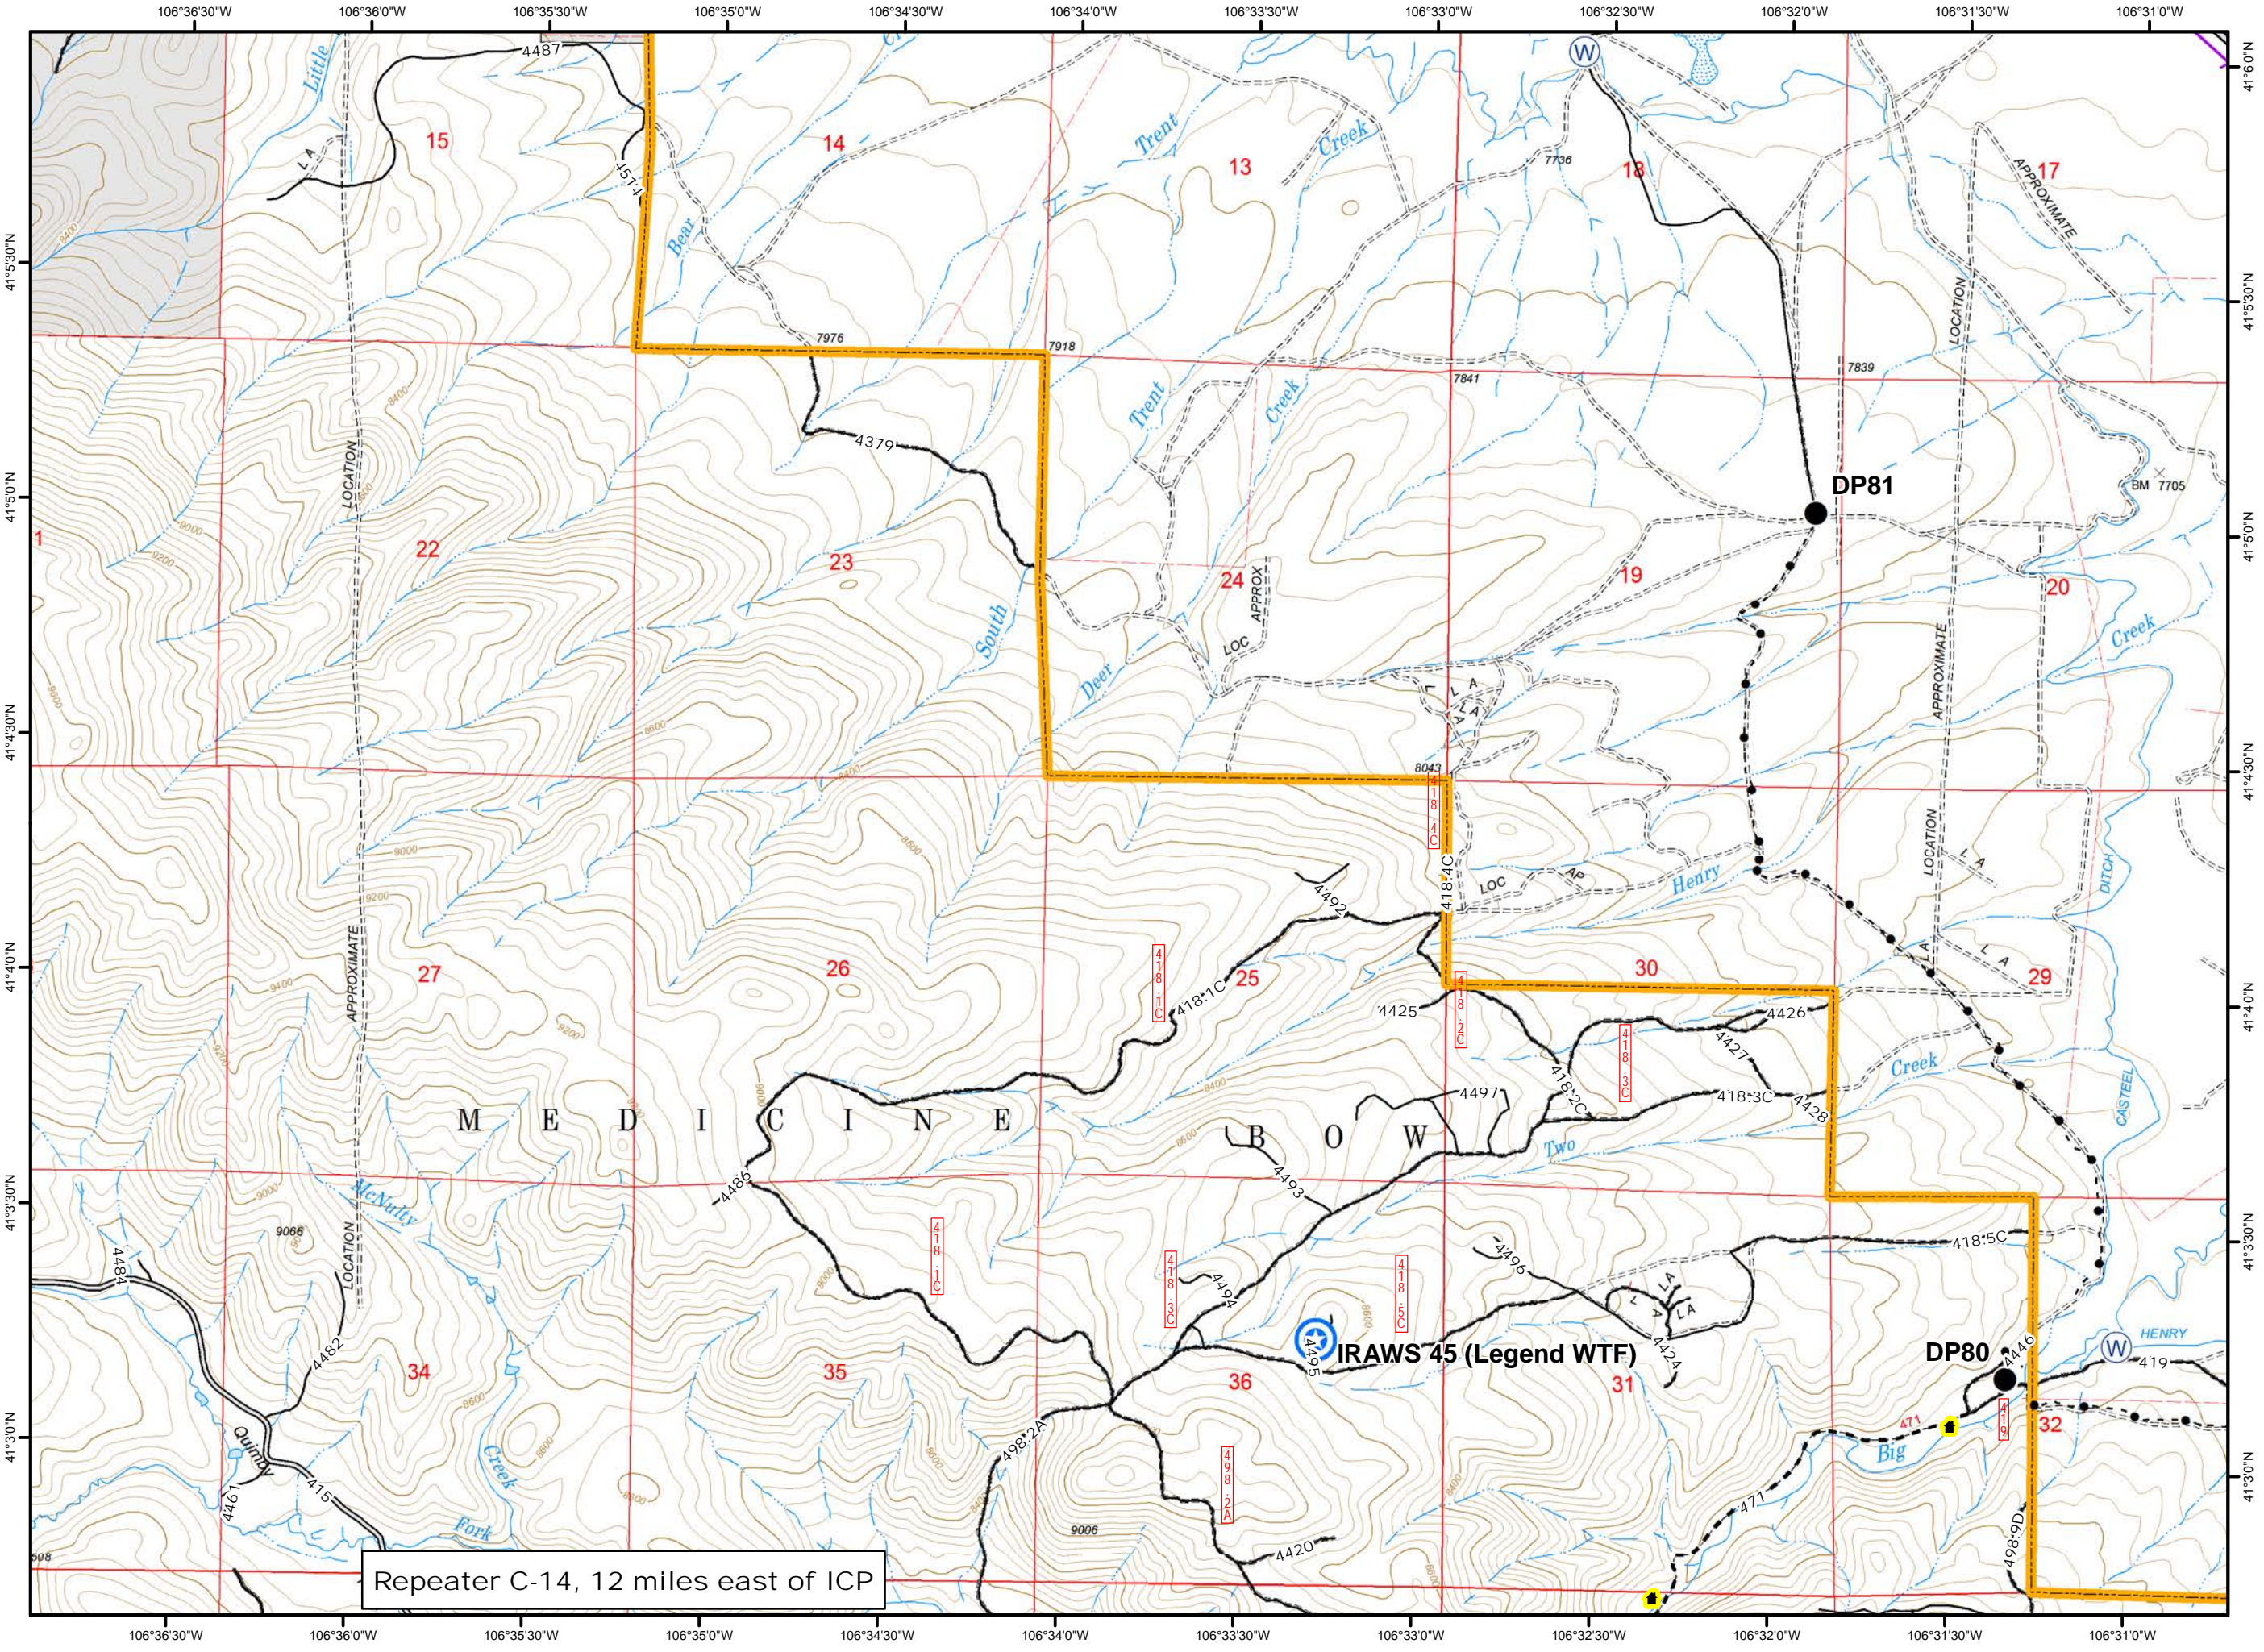

- Legend**
- Mastication Line
 - Drop Point
 - Ⓜ Water Source
 - Ⓜ RAWS
 - 🏠 Buildings
 - AA Powerlines

Repeater C-14, 12 miles east of ICP