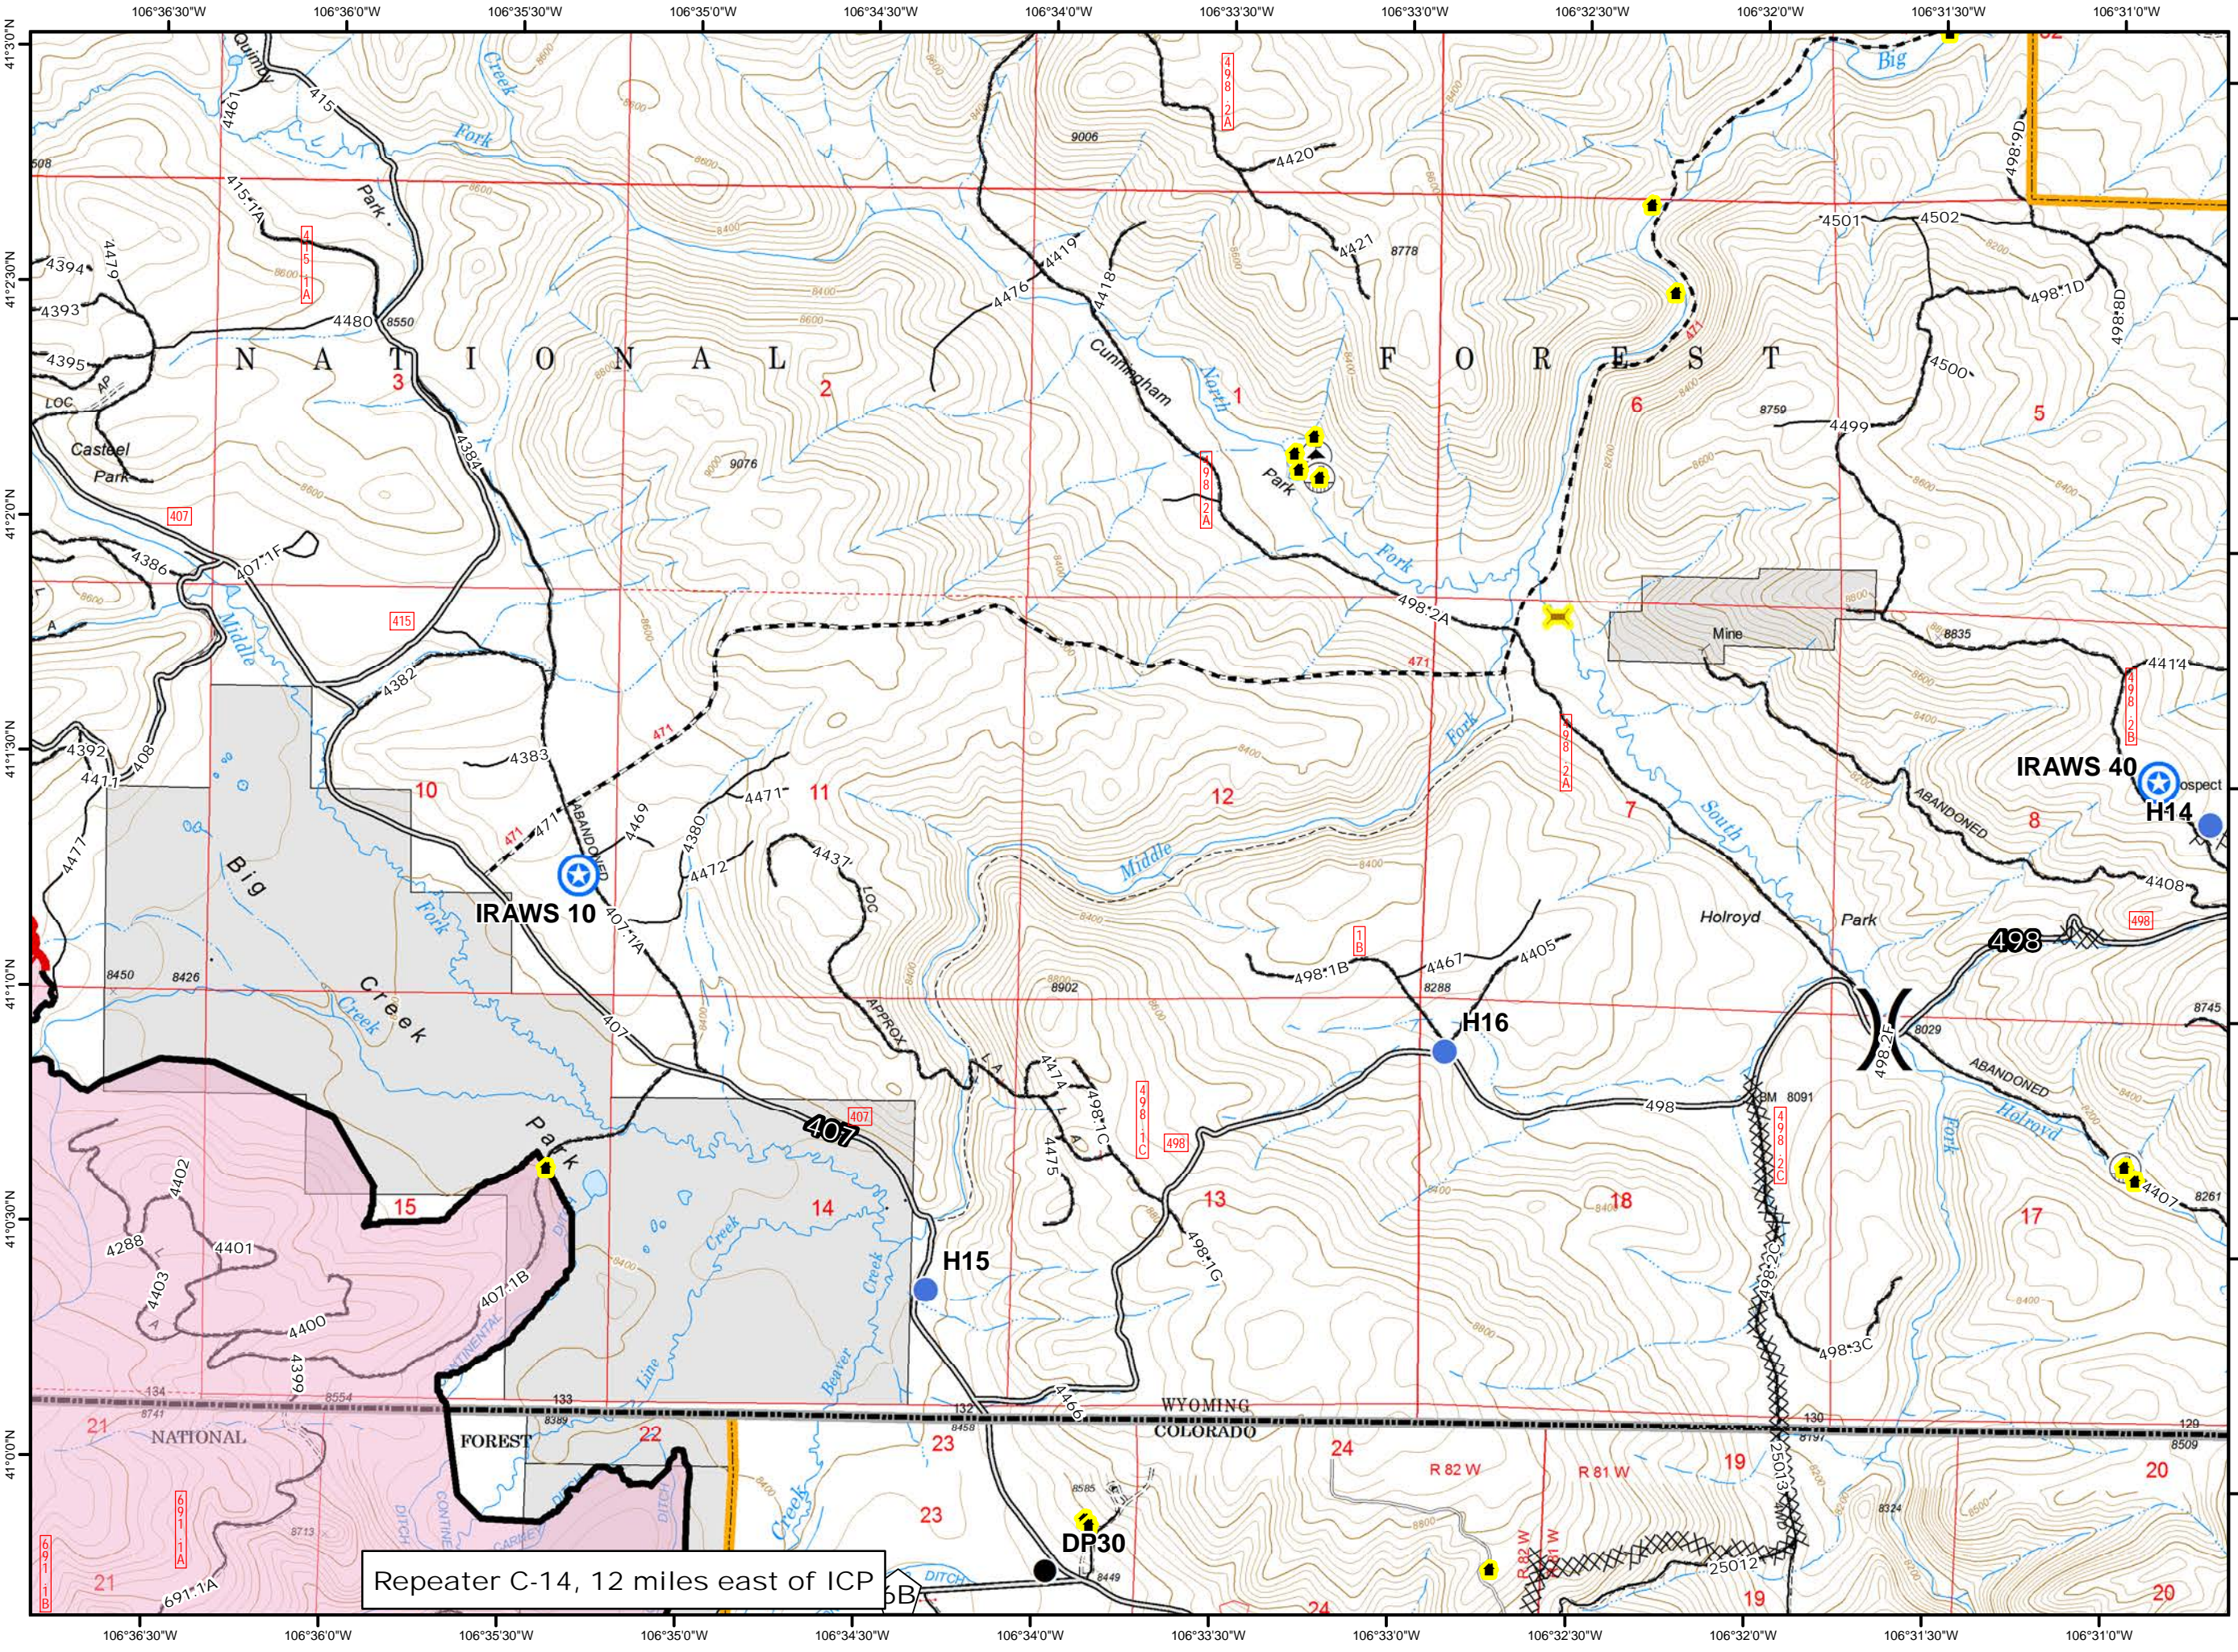

Legend

- Uncontrolled Fire Edge
- Completed Dozer Line
- Contained Fire Edge
- Mastication Line
- Historical Structure
- Helispot
- RAWS
- Buildings

Repeater C-14, 12 miles east of ICP