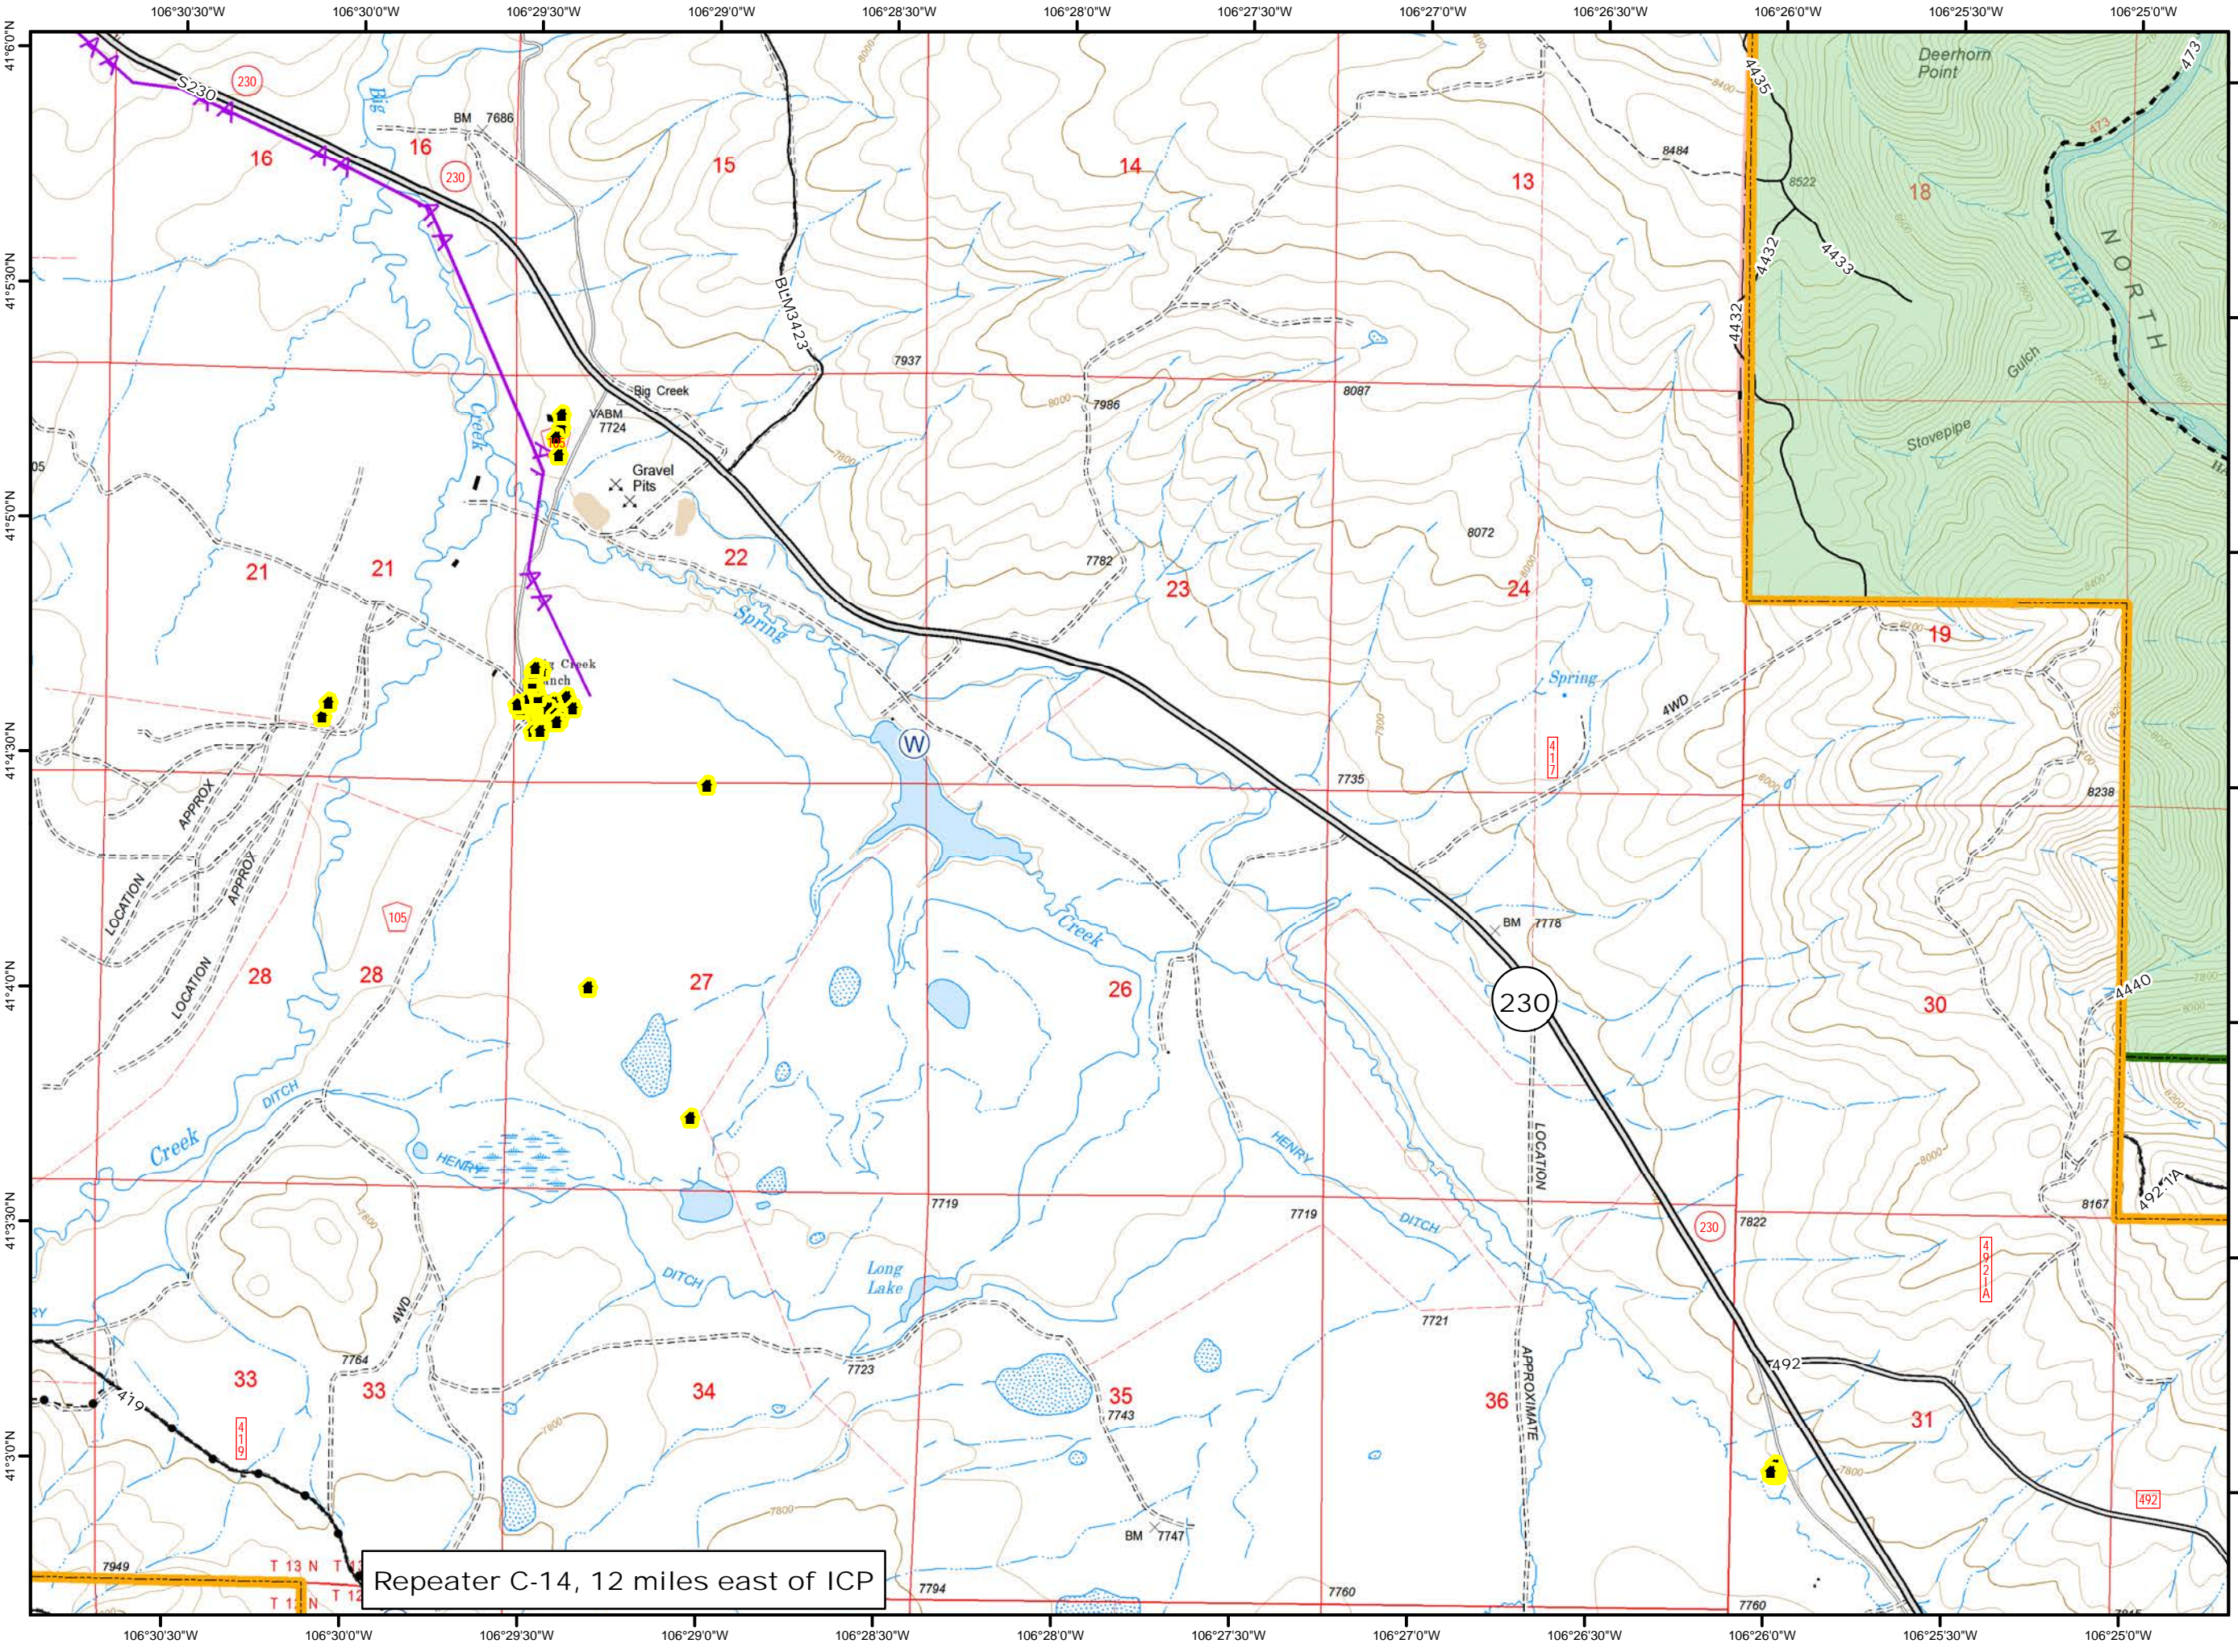

Map Created: 8/9/2016  
9:38:37 PM

- Legend**
- Mastication Line
  - Water Source
  - Buildings
  - Powerlines
  - Wilderness

Repeater C-14, 12 miles east of ICP