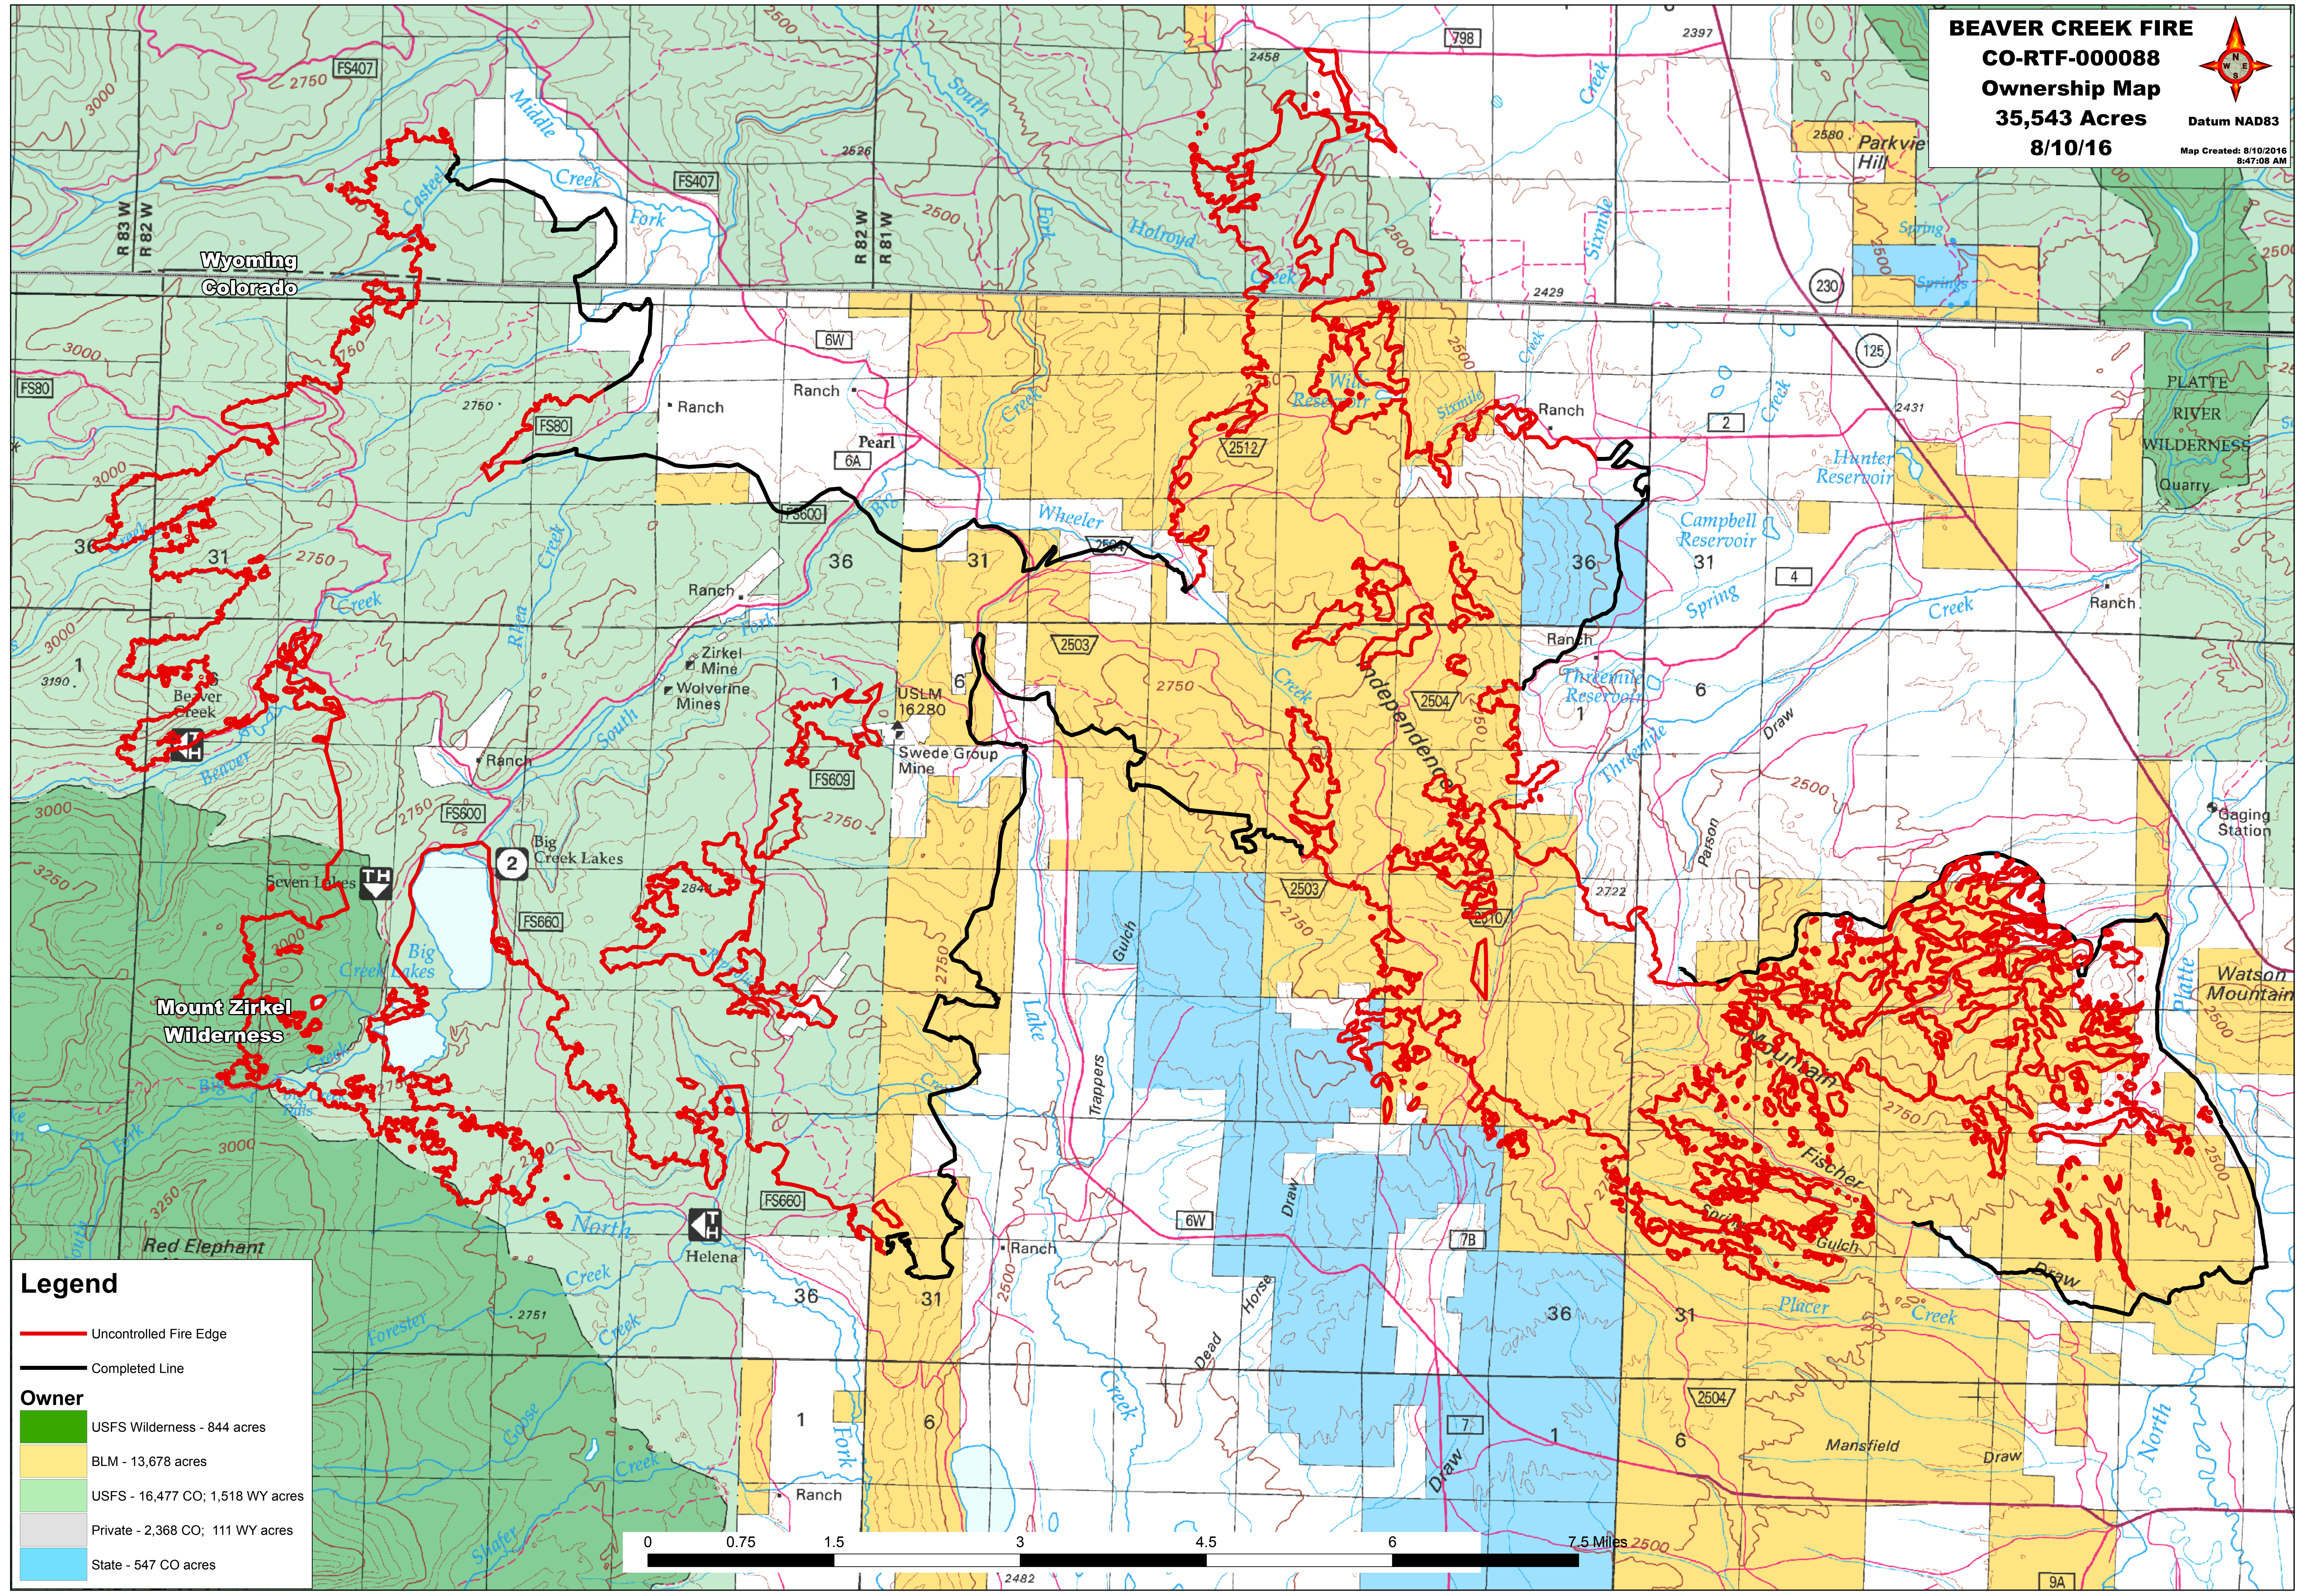

**BEAVER CREEK FIRE**  
**CO-RTF-00088**  
**Ownership Map**  
**35,543 Acres**  
**8/10/16**

**Legend**

- Uncontrolled Fire Edge
- Completed Line

**Owner**

- USFS Wilderness - 844 acres
- BLM - 13,678 acres
- USFS - 16,477 CO; 1,518 WY acres
- Private - 2,368 CO; 111 WY acres
- State - 547 CO acres