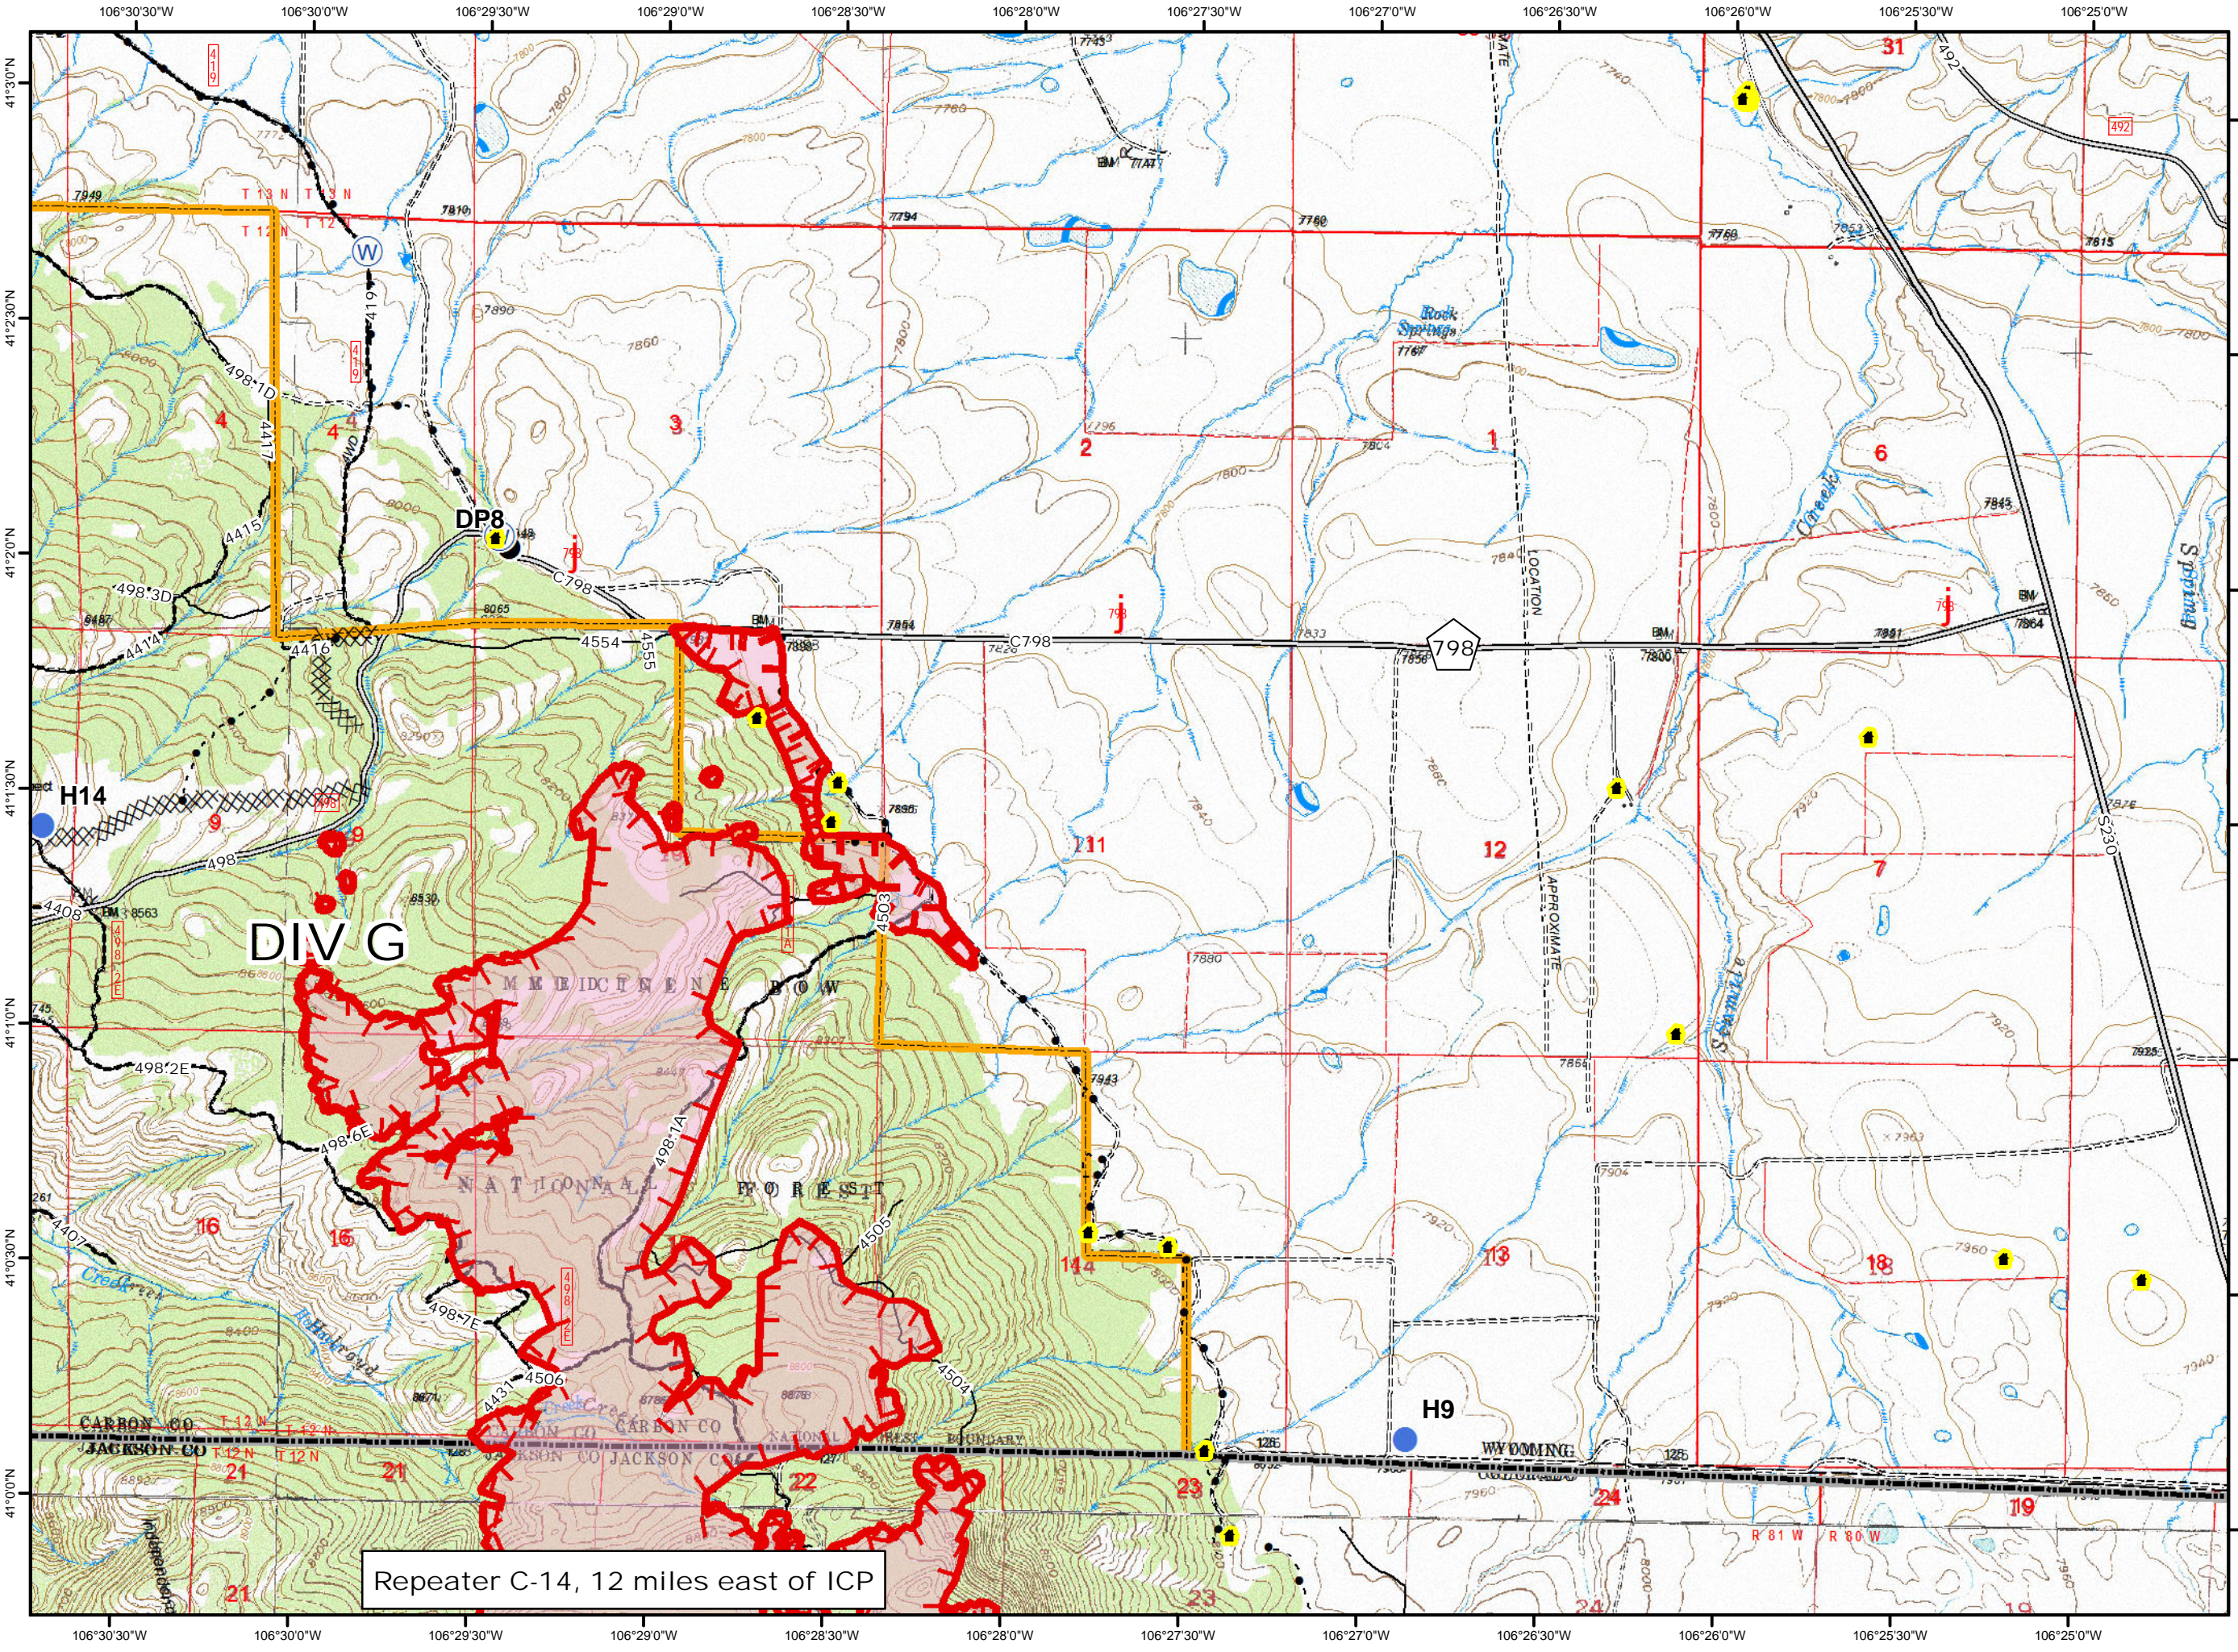

- Legend**
- Uncontrolled Fire Edge
  - Completed Dozer Line
  - Mastication Line
  - Drop Point
  - Helispot
  - Water Source
  - Buildings

Repeater C-14, 12 miles east of ICP

0 0.25 0.5 Miles