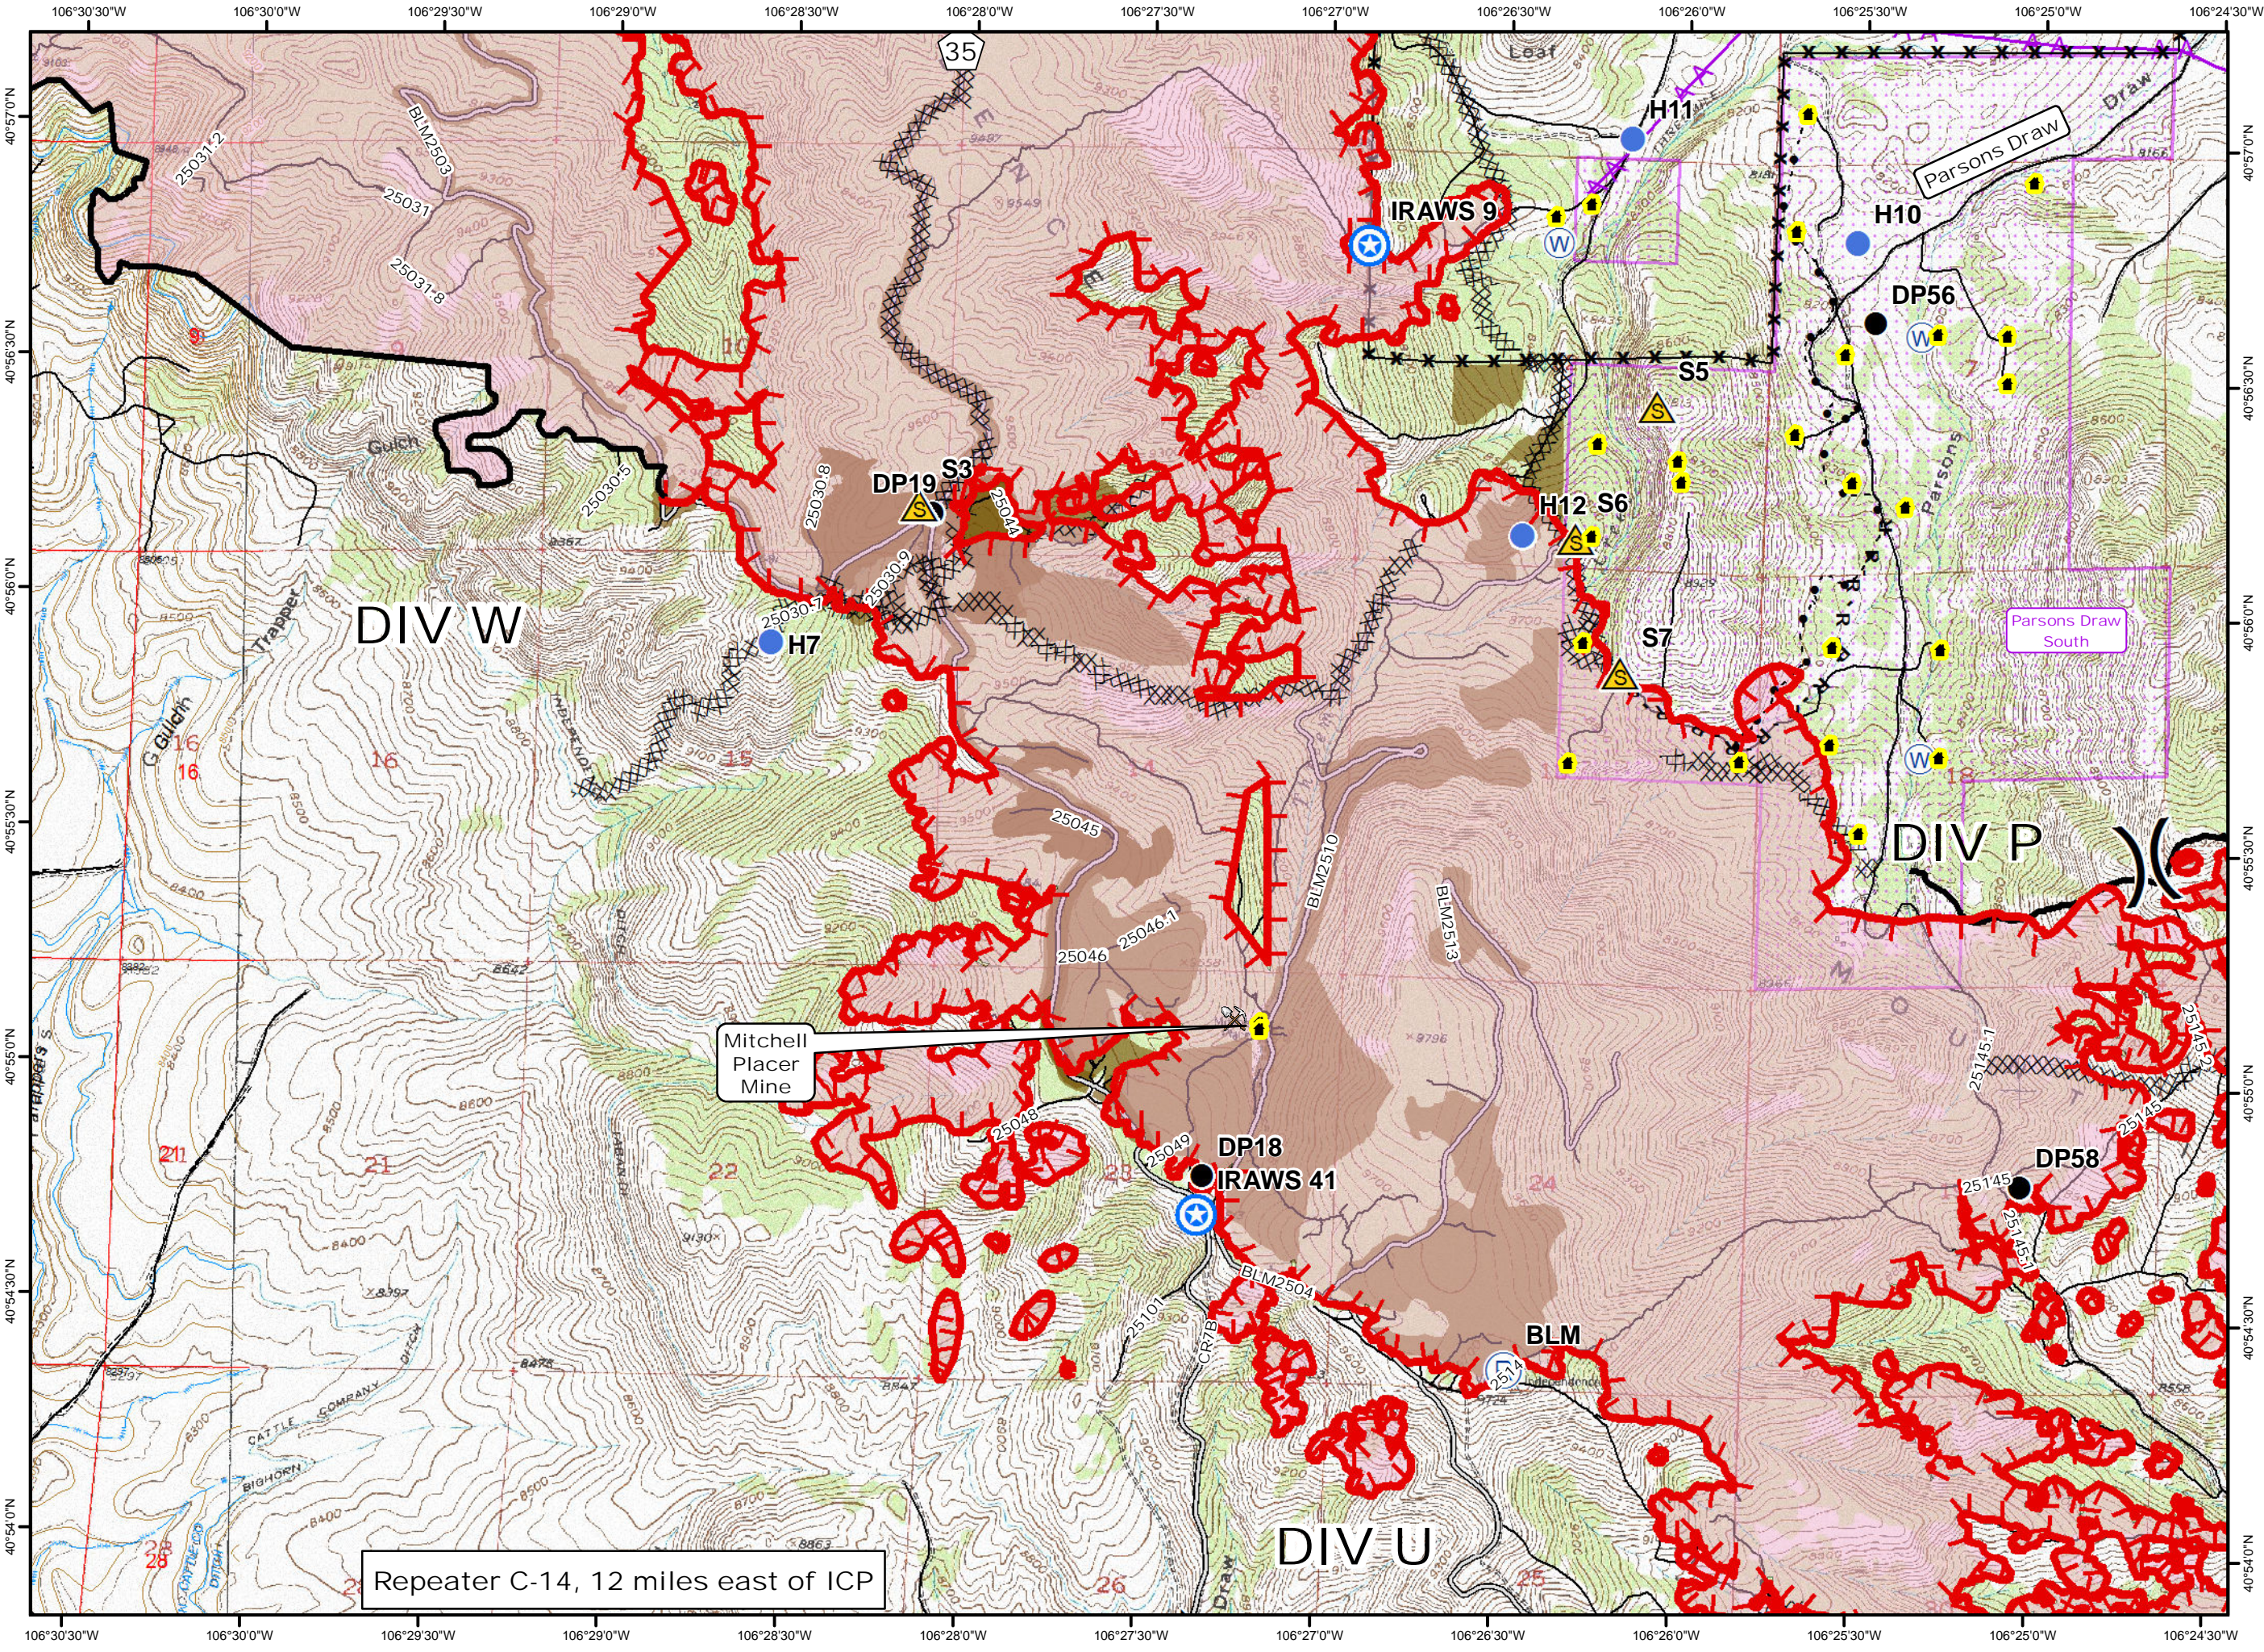

- Legend**
- Uncontrolled Fire Edge
 - Completed Dozer Line
 - Contained Fire Edge
 - Road as Completed Line
 - Mastication Line
 - Drop Point
 - Helispot
 - Repeater
 - Safety Zone
 - Water Source
 - RAWS
 - Buildings
 - Powerlines
 - Subdivisions
 - Fuel Treatments

0 0.25 0.5 Miles

Repeater C-14, 12 miles east of ICP