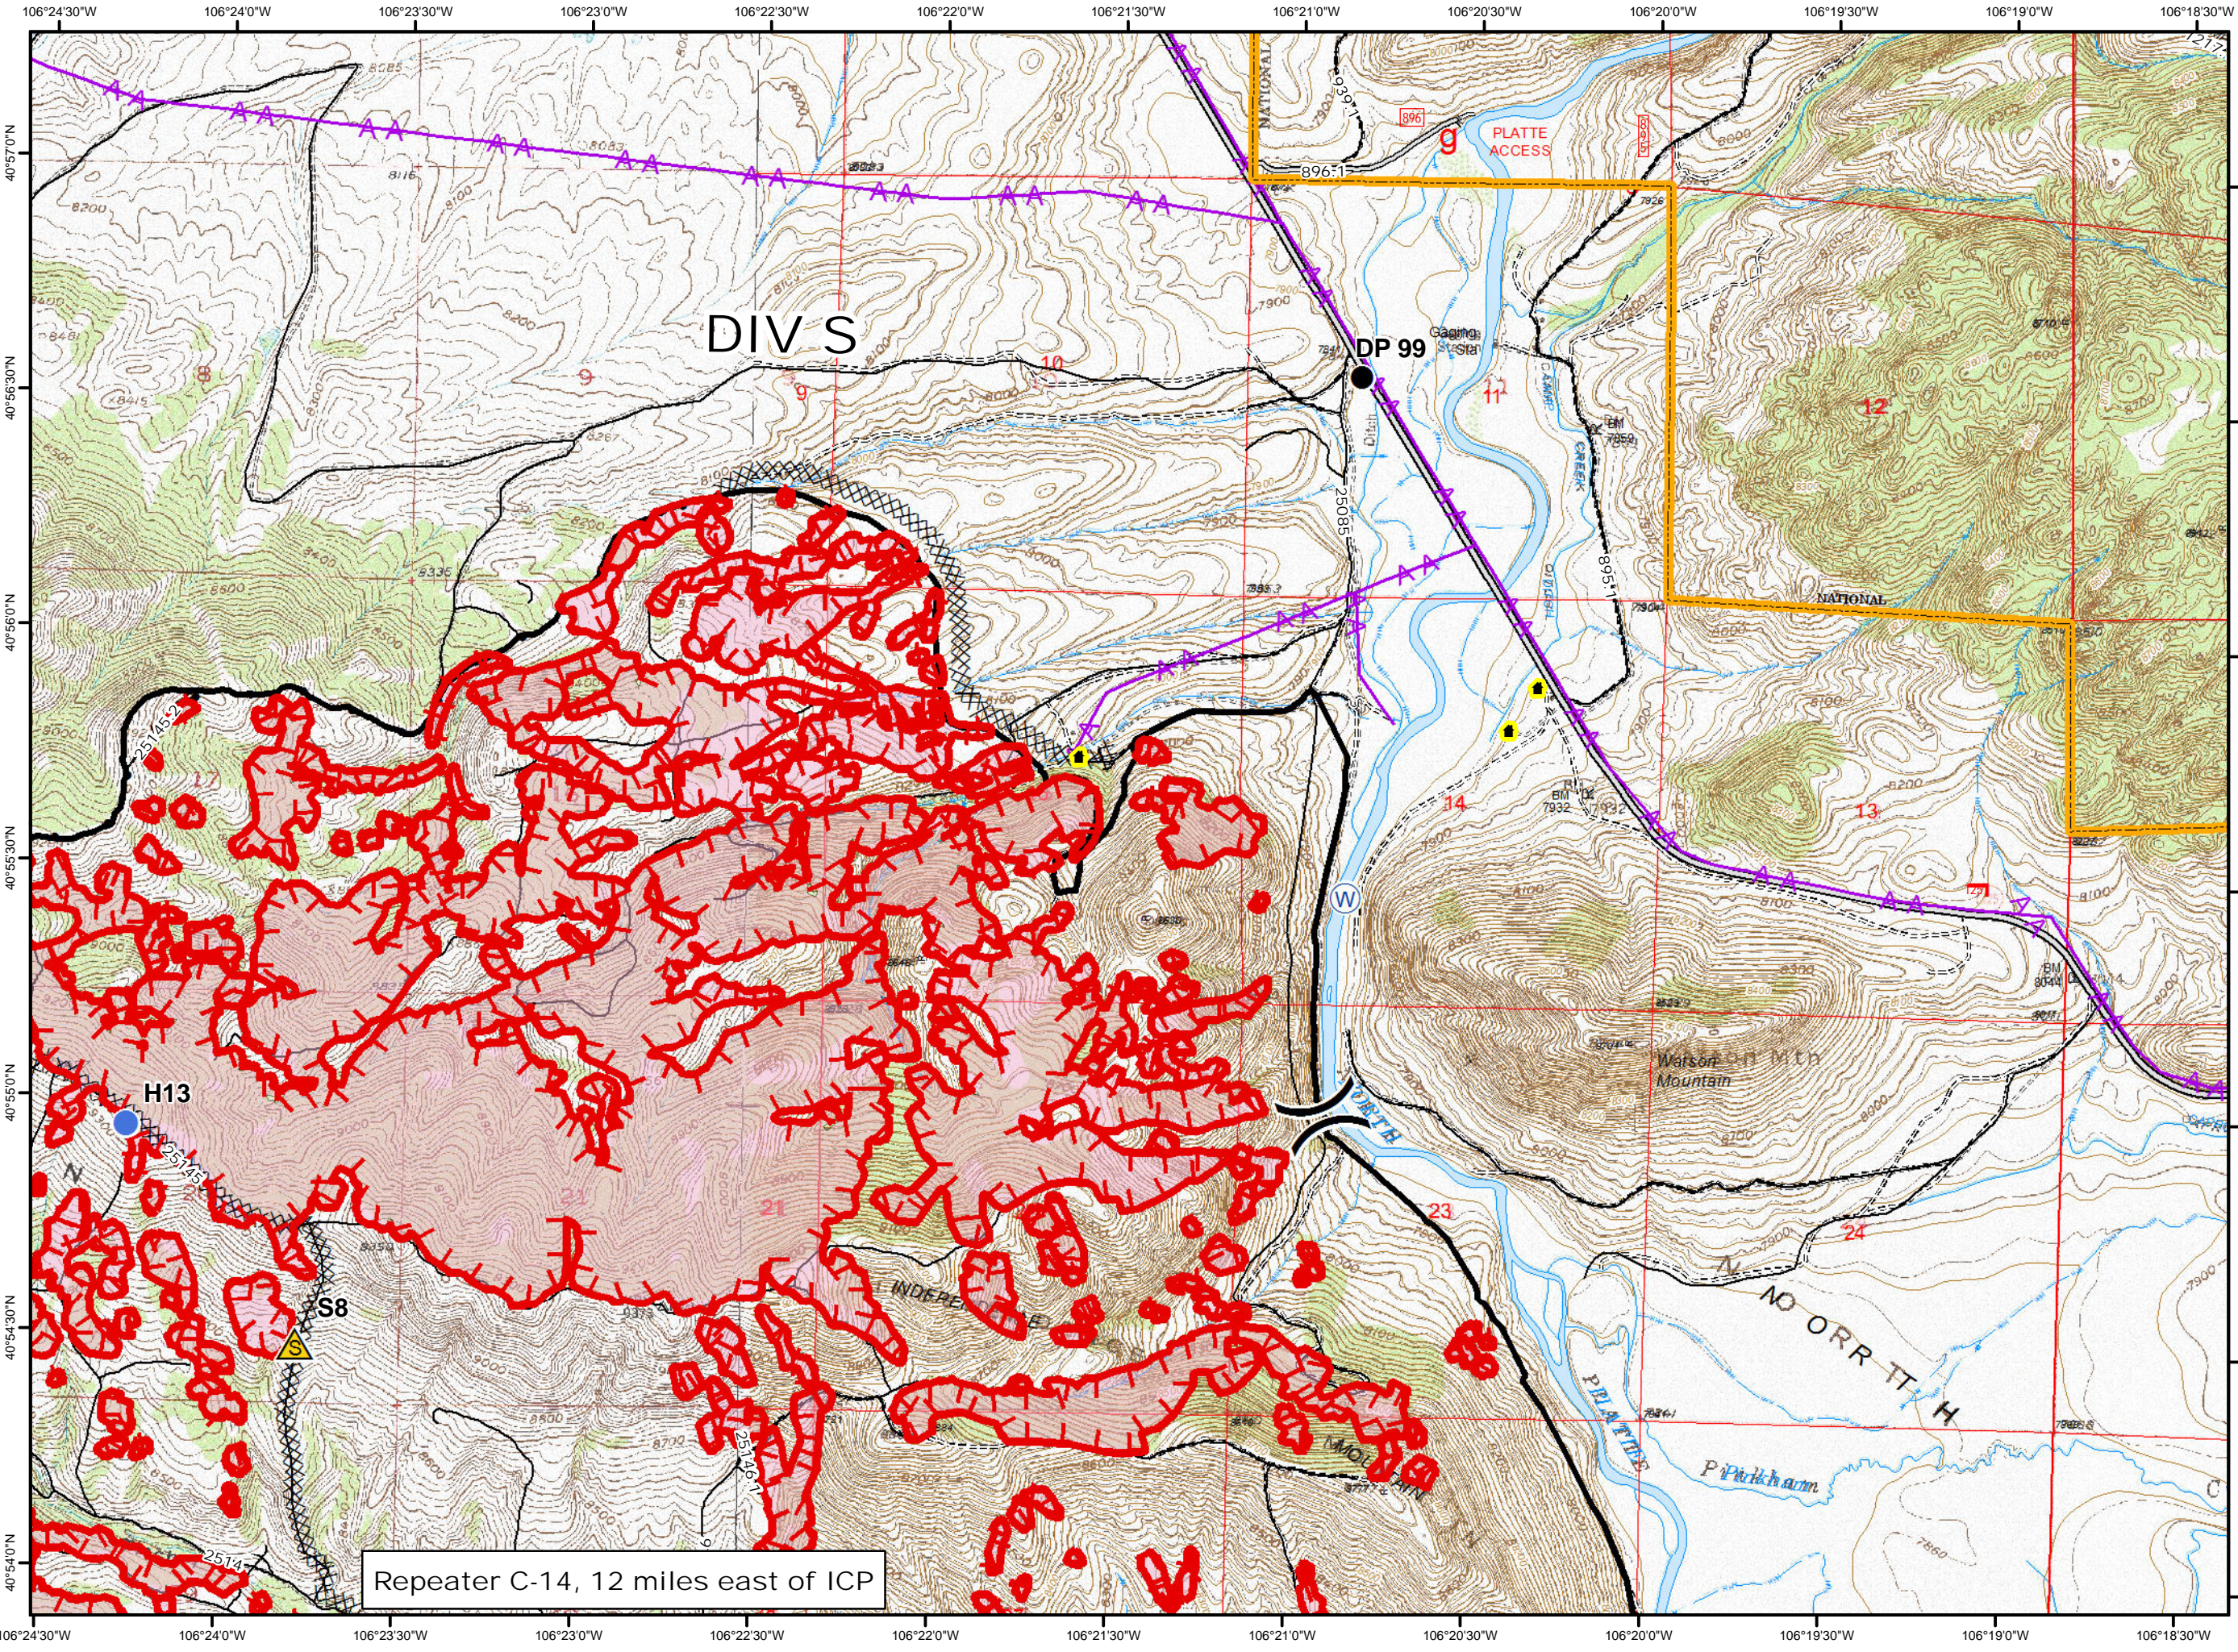

N
Map Created: 8/10/2016
11:05:04 PM

Legend

- Uncontrolled Fire Edge
- Completed Dozer Line
- Contained Fire Edge
- Mastication Line
- Drop Point
- Helispot
- Safety Zone
- Water Source
- Buildings
- Powerlines

Repeater C-14, 12 miles east of ICP