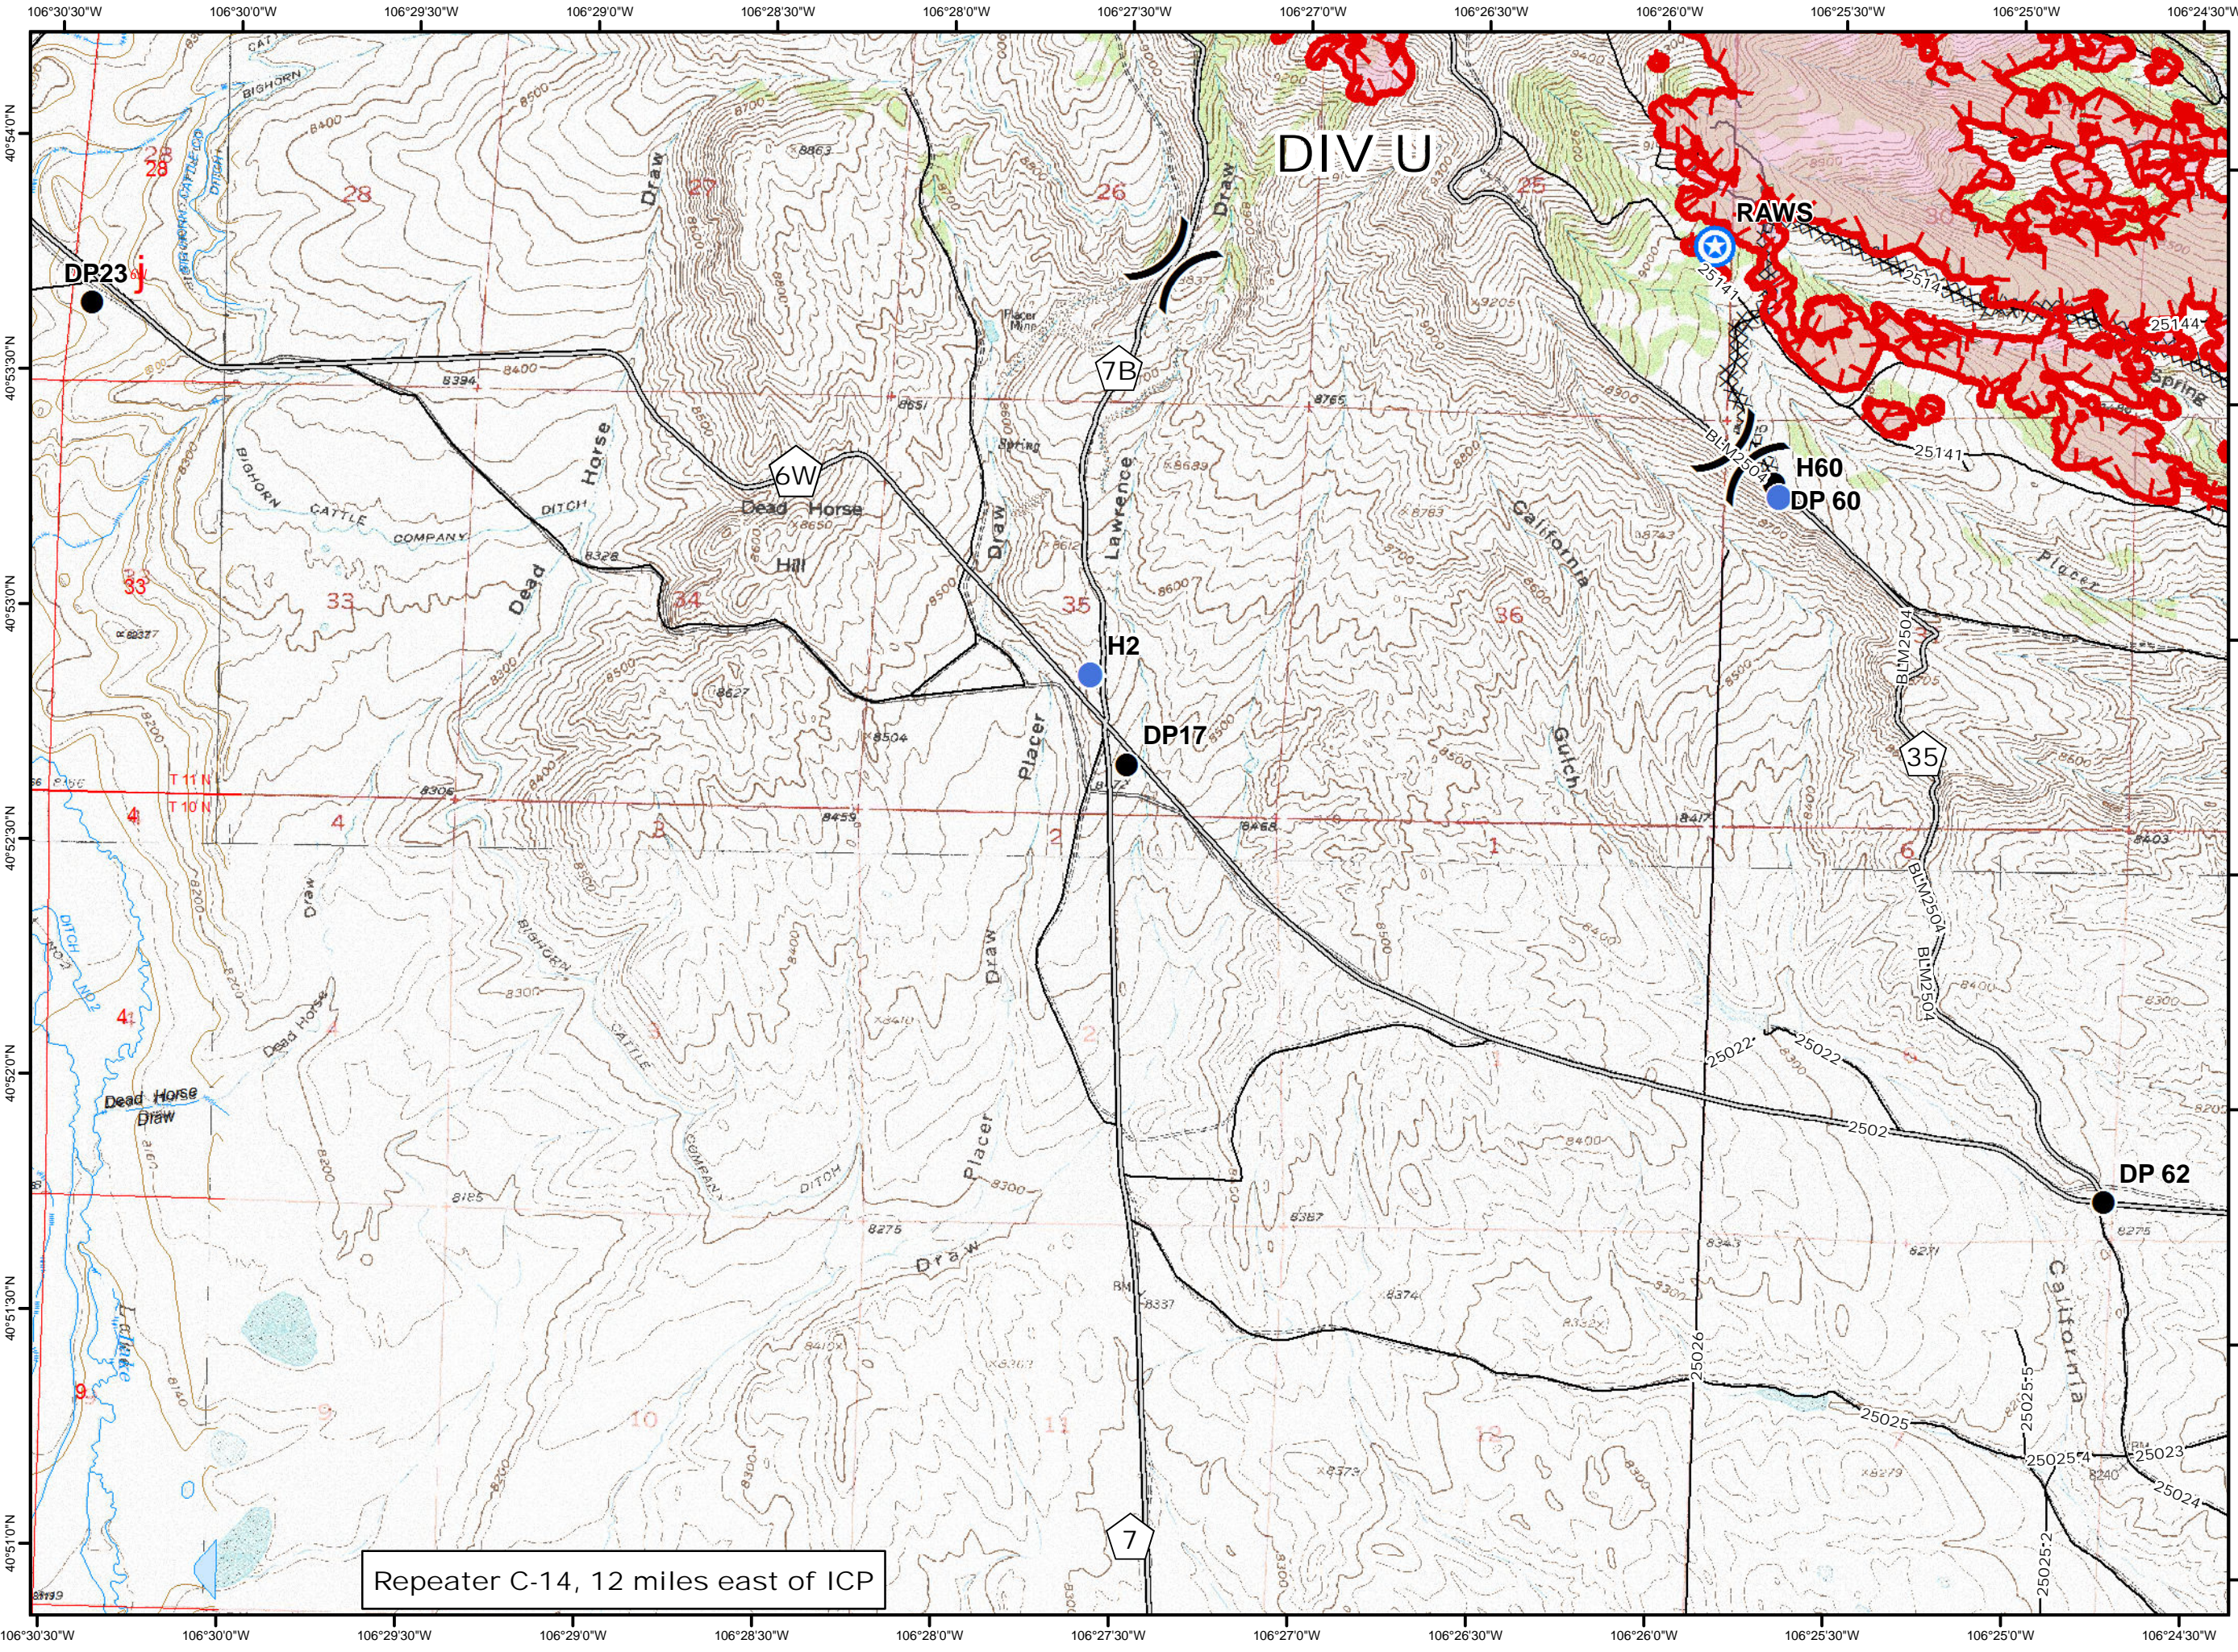

- Legend**
- Uncontrolled Fire Edge
 - Completed Dozer Line
 - Drop Point
 - Helispot
 - RAWS

Repeater C-14, 12 miles east of ICP