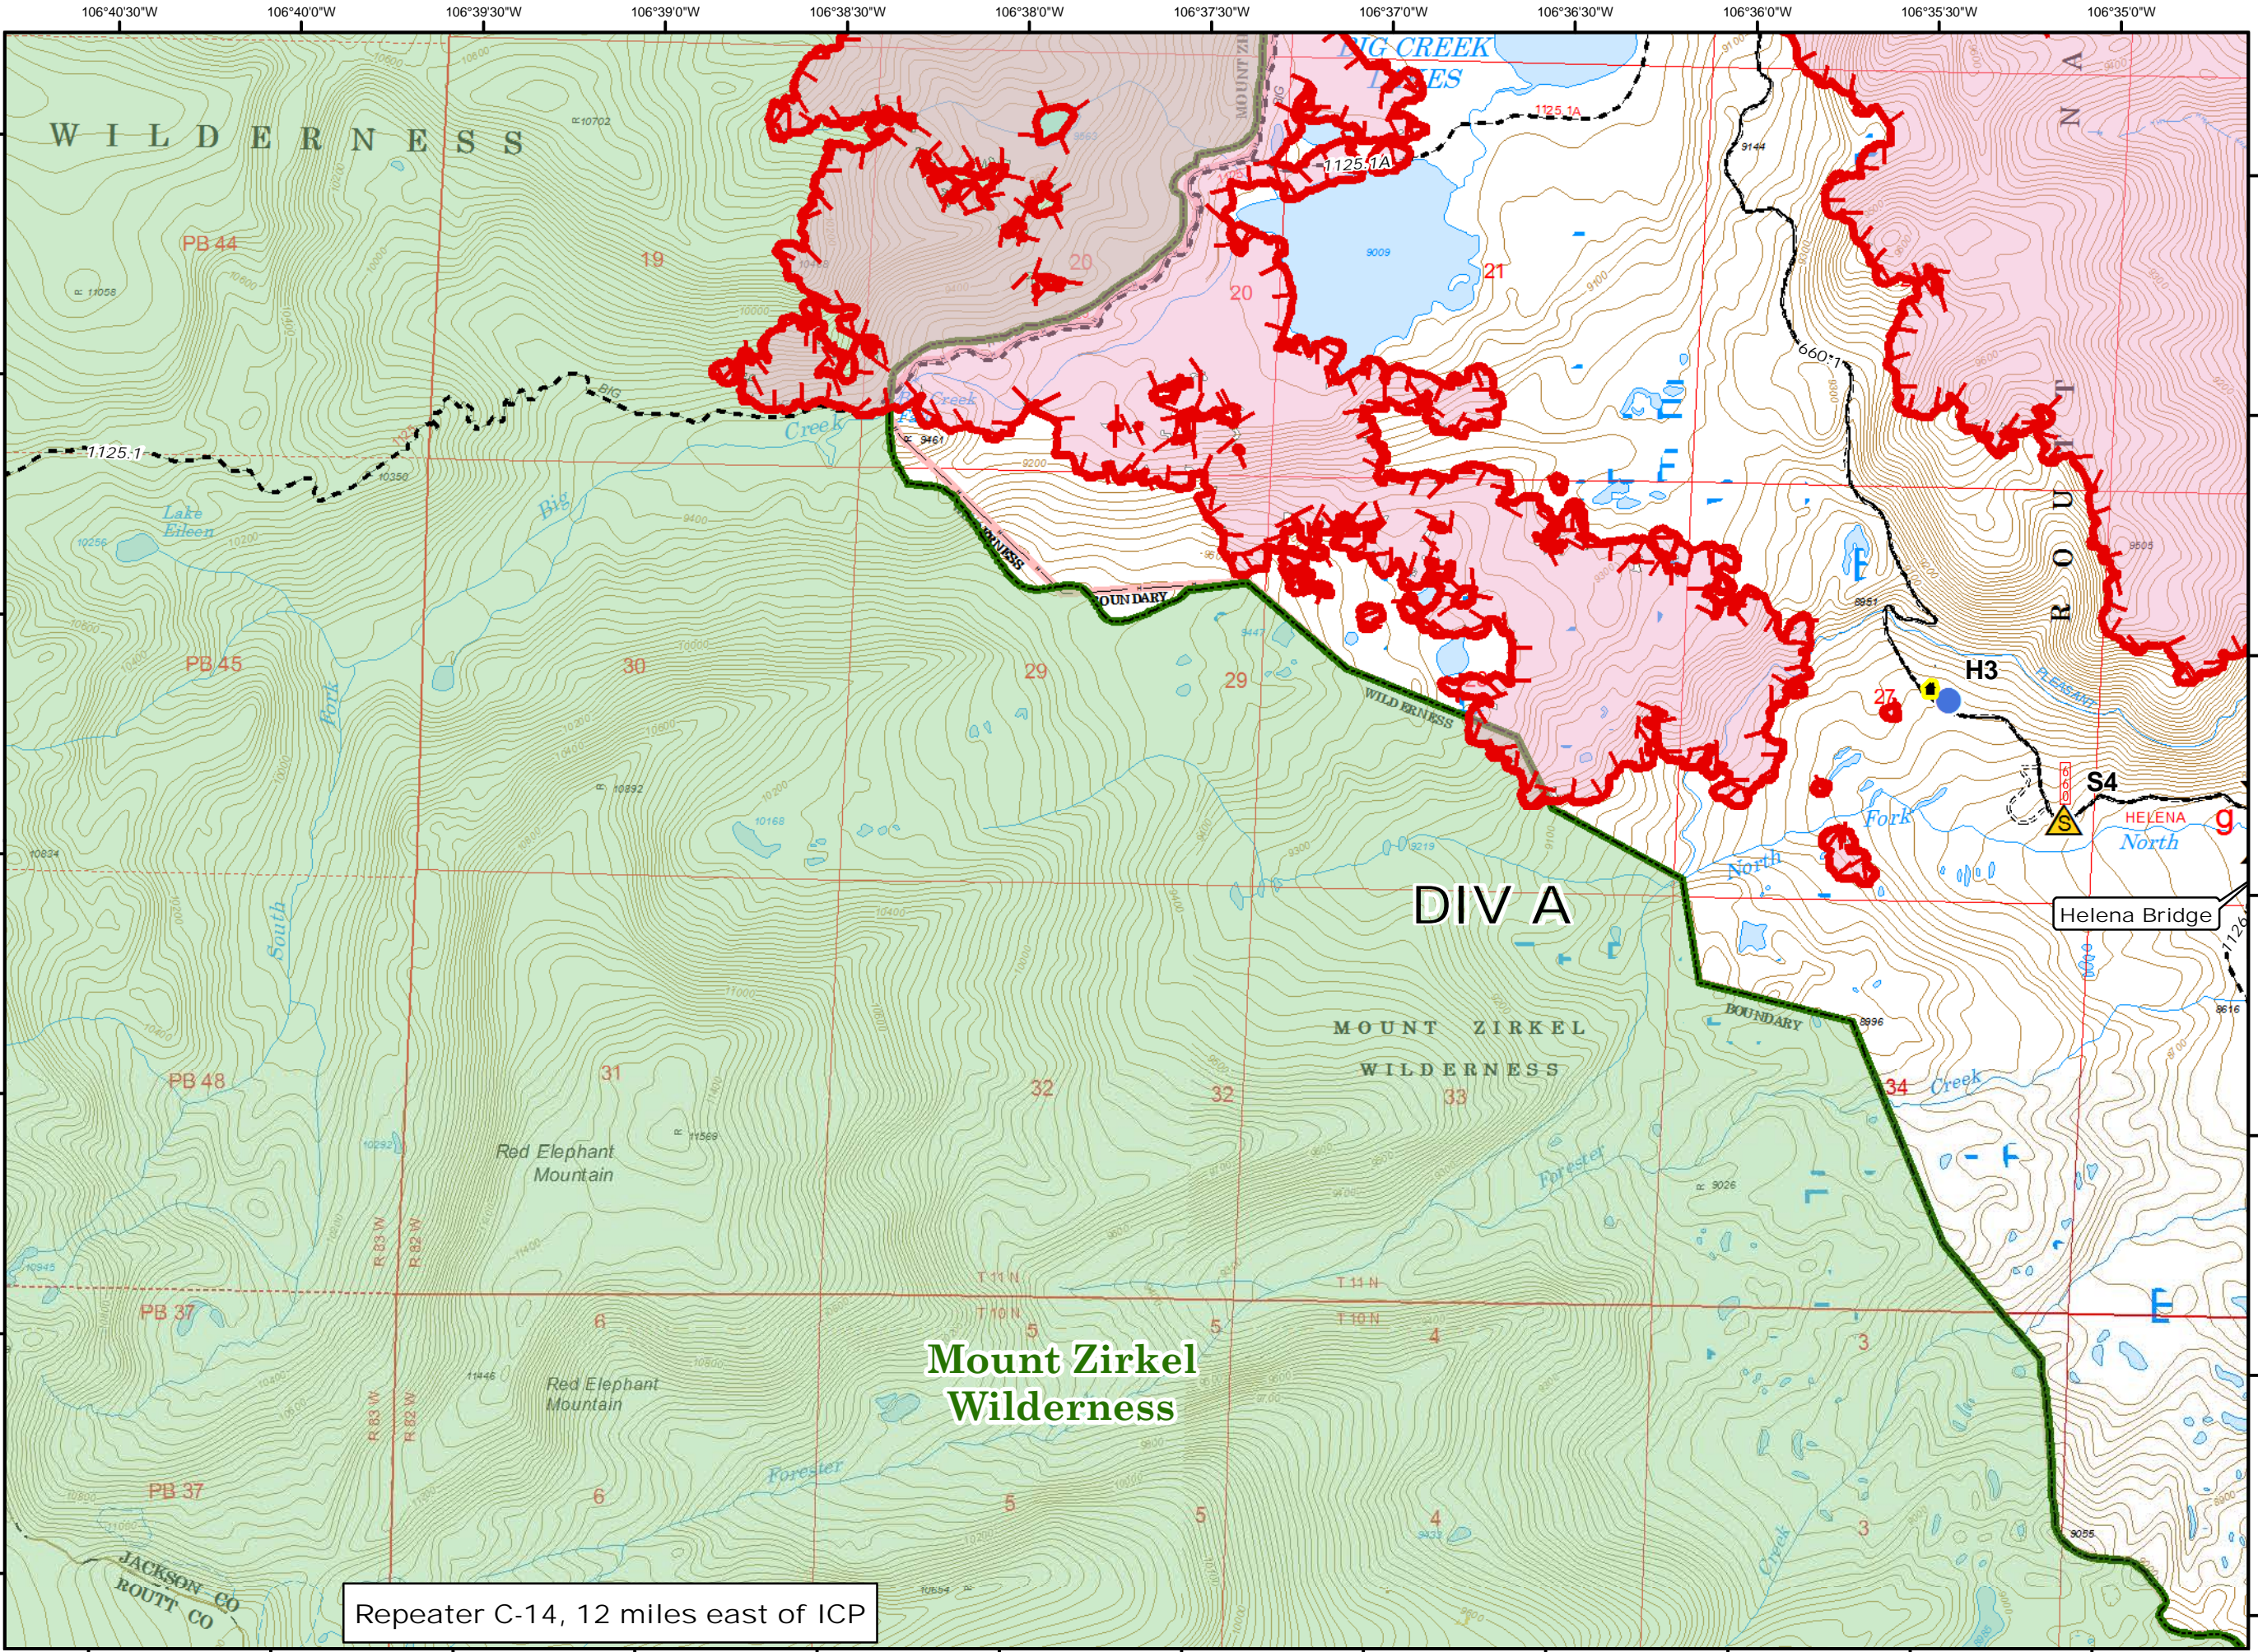

- Legend**
- Uncontrolled Fire Edge
  - Helispot
  - Safety Zone
  - Buildings
  - Wilderness

Repeater C-14, 12 miles east of ICP