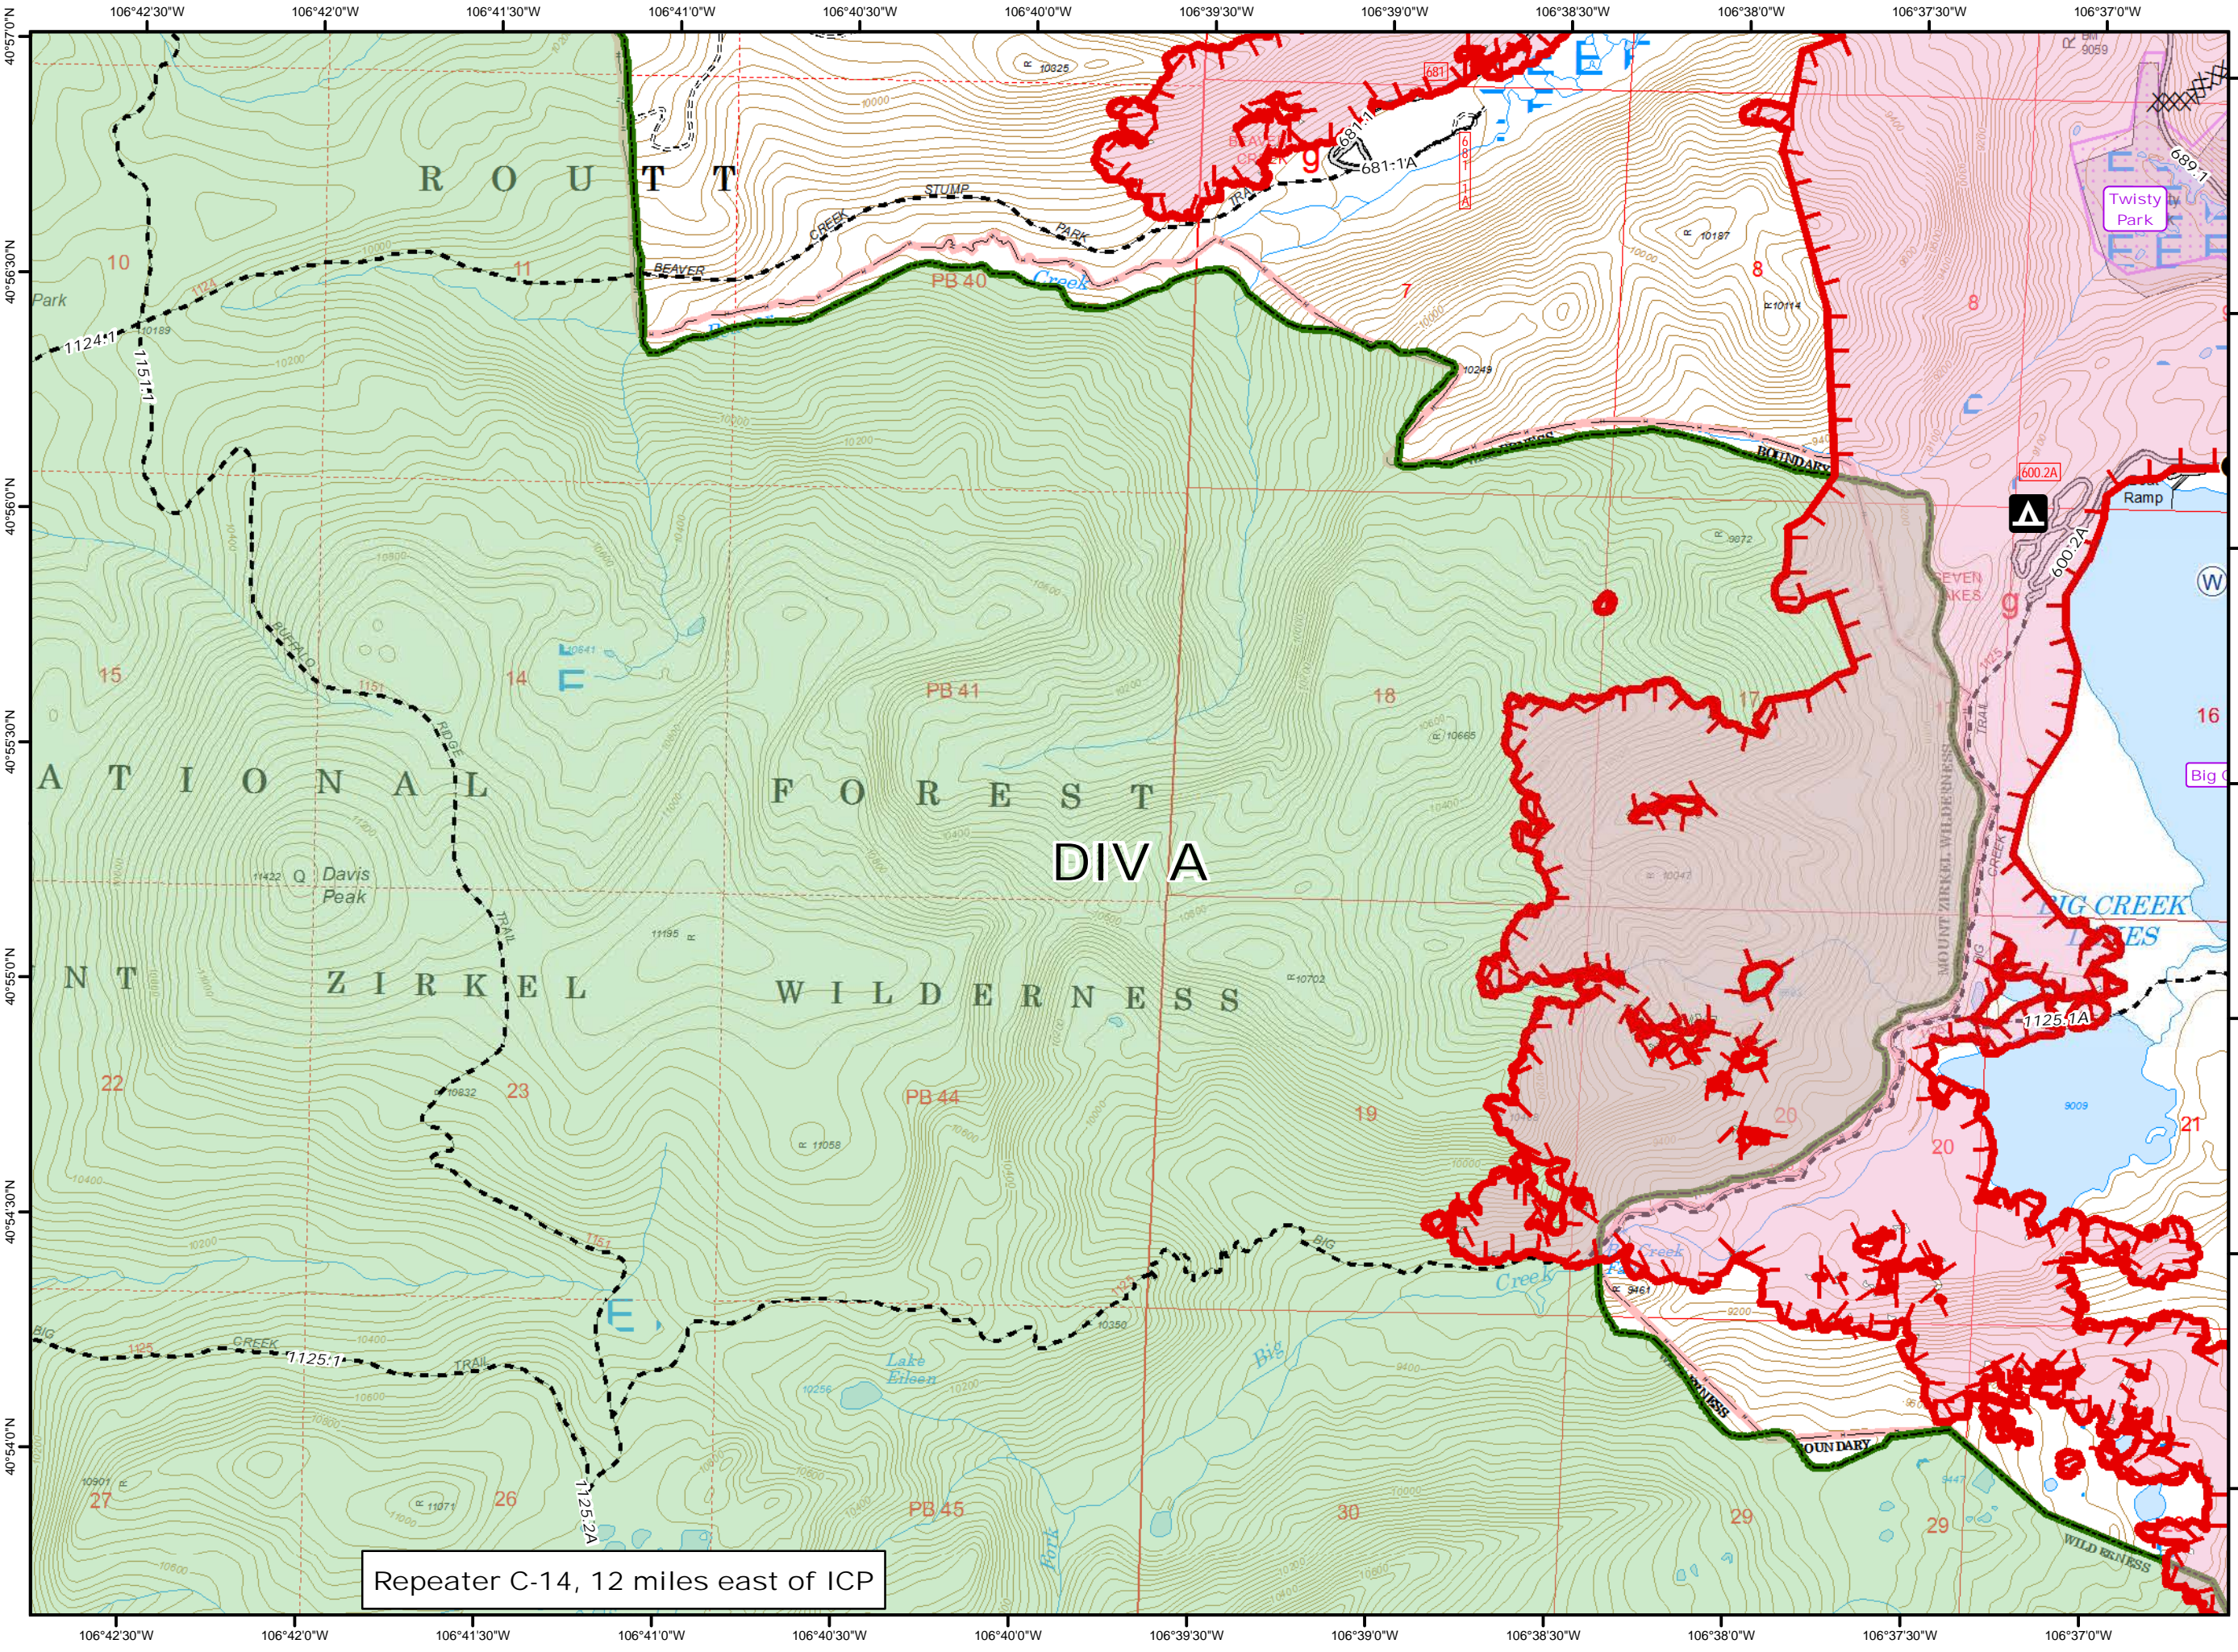

- Legend**
- Uncontrolled Fire Edge
 - Completed Dozer Line
 - Water Source
 - Subdivisions
 - Wilderness

Repeater C-14, 12 miles east of ICP