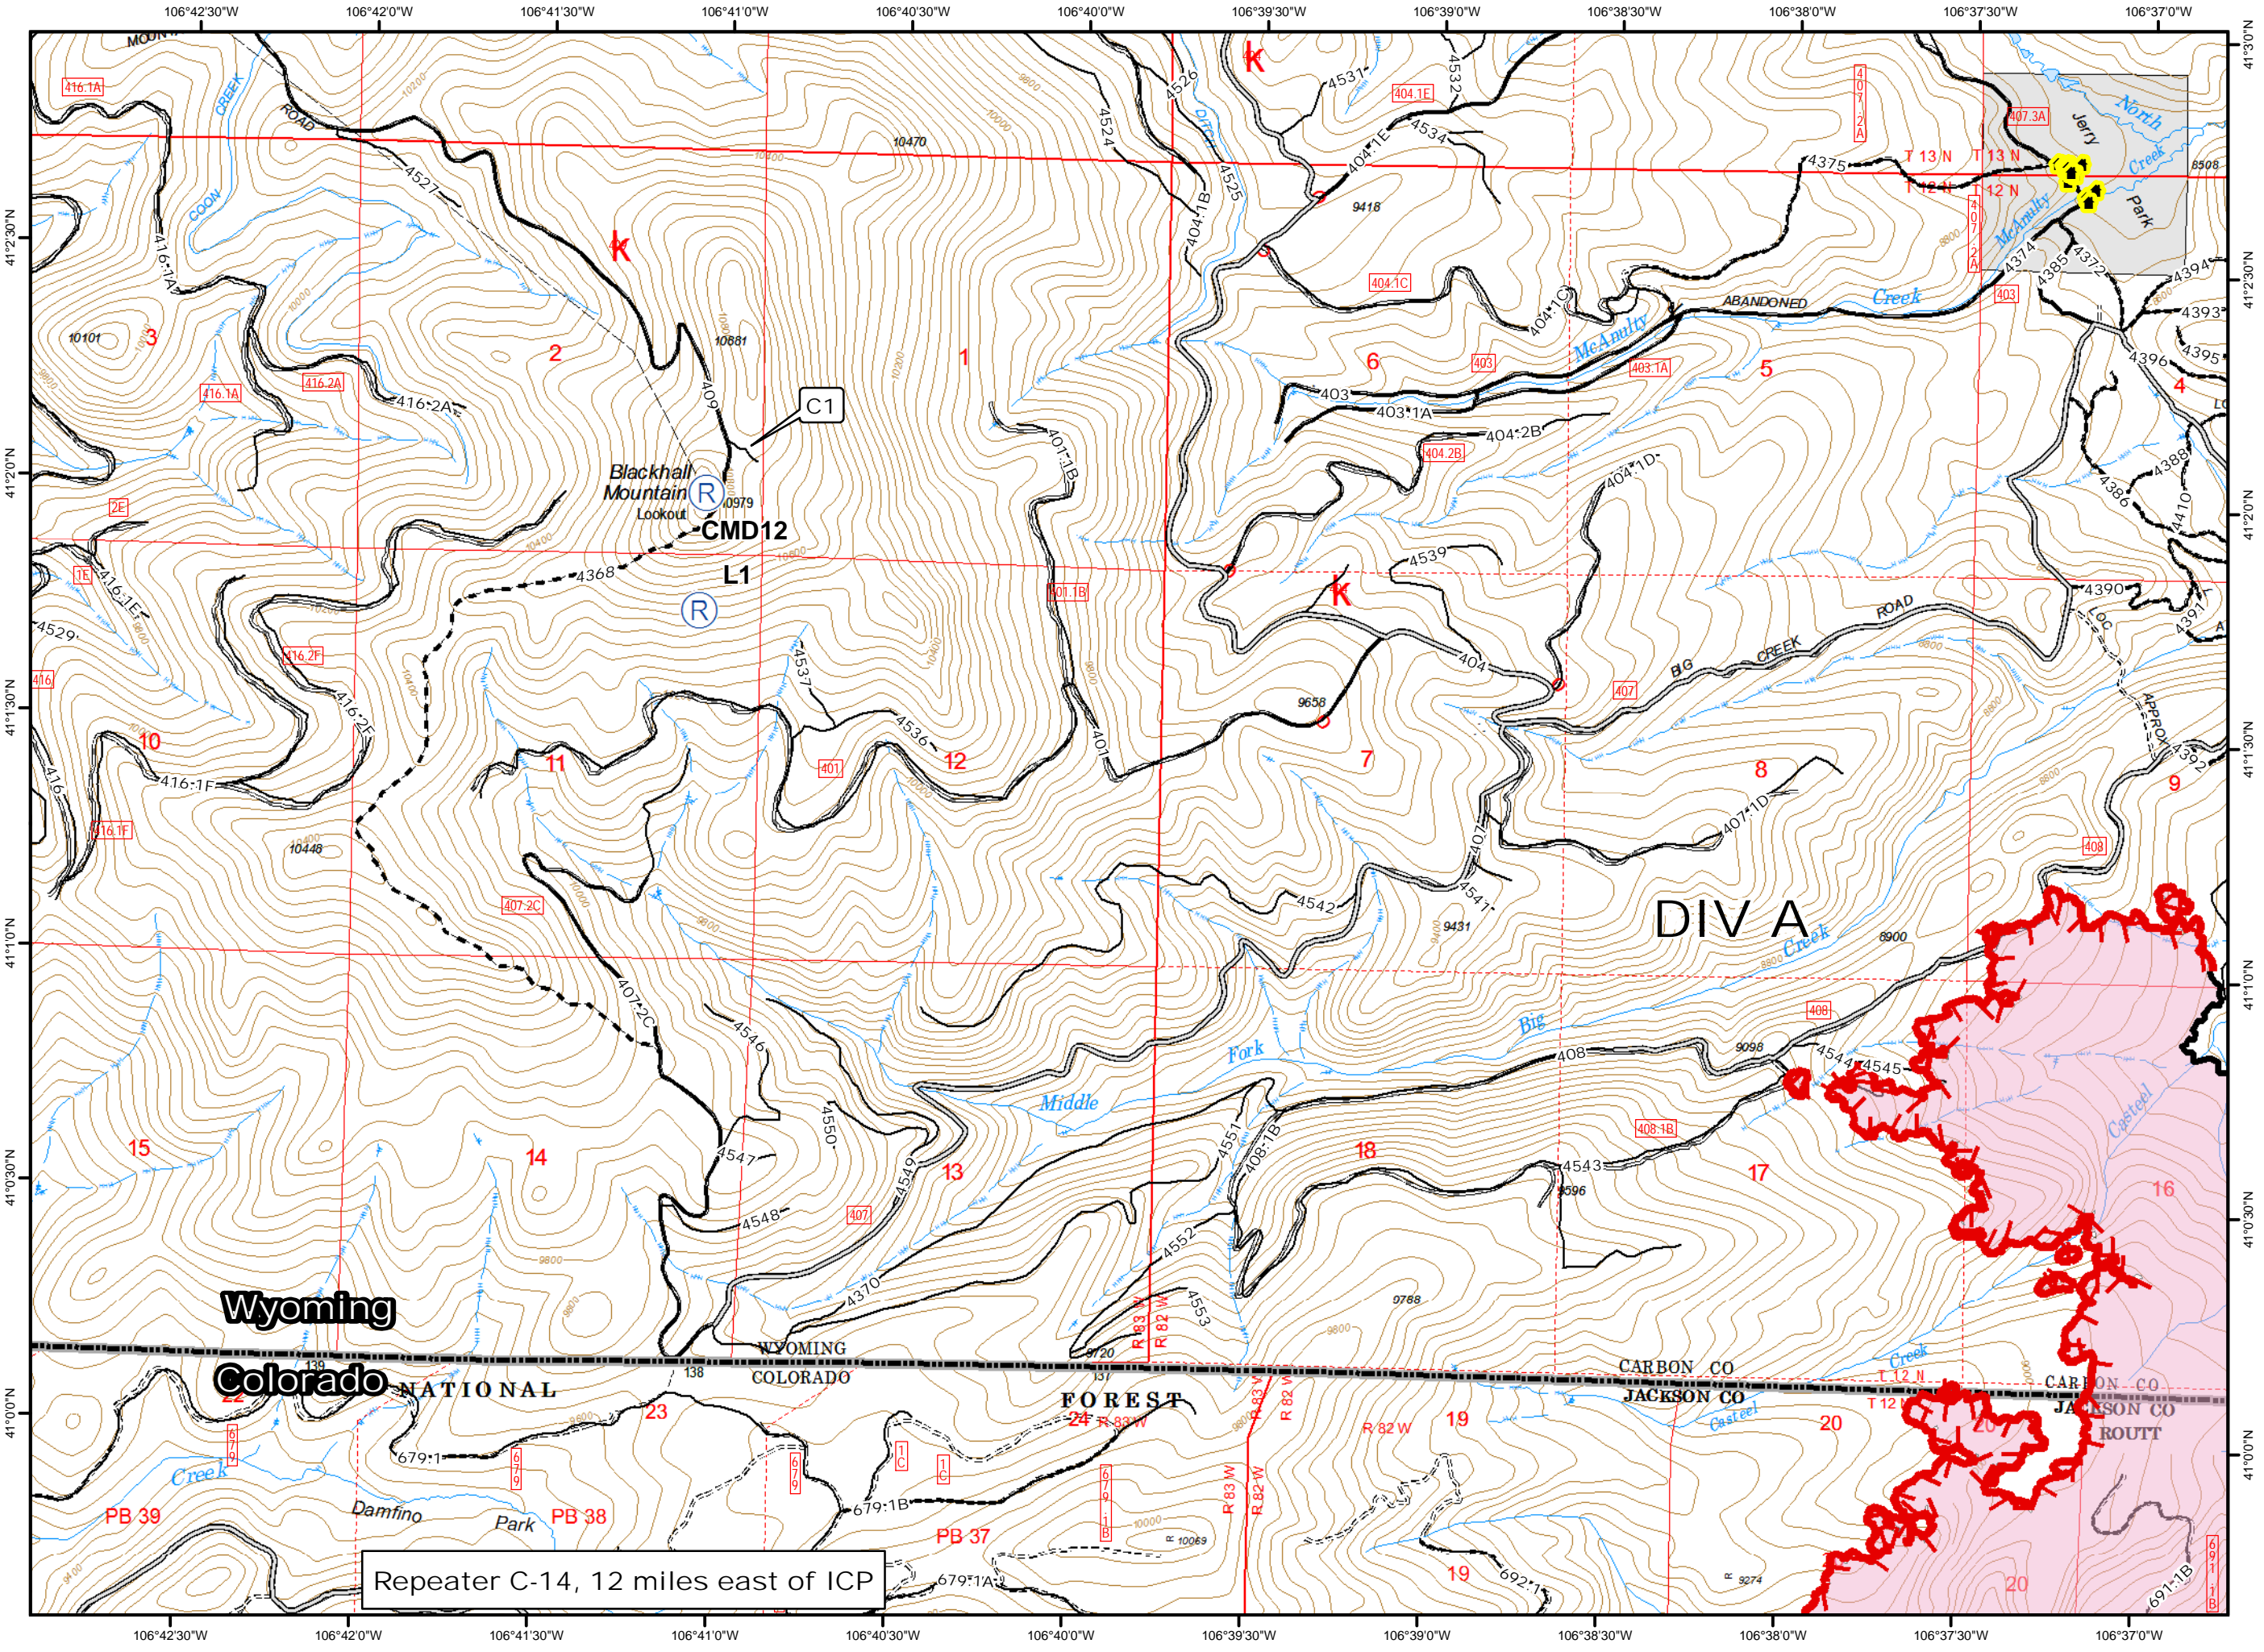

C
Map Created: 8/10/2016
11:05:04 PM

- Legend**
- Uncontrolled Fire Edge (Red dashed line)
 - Contained Fire Edge (Black solid line)
 - Repeater (Blue circle with 'R')
 - Buildings (Yellow square)

0 0.25 0.5 Miles