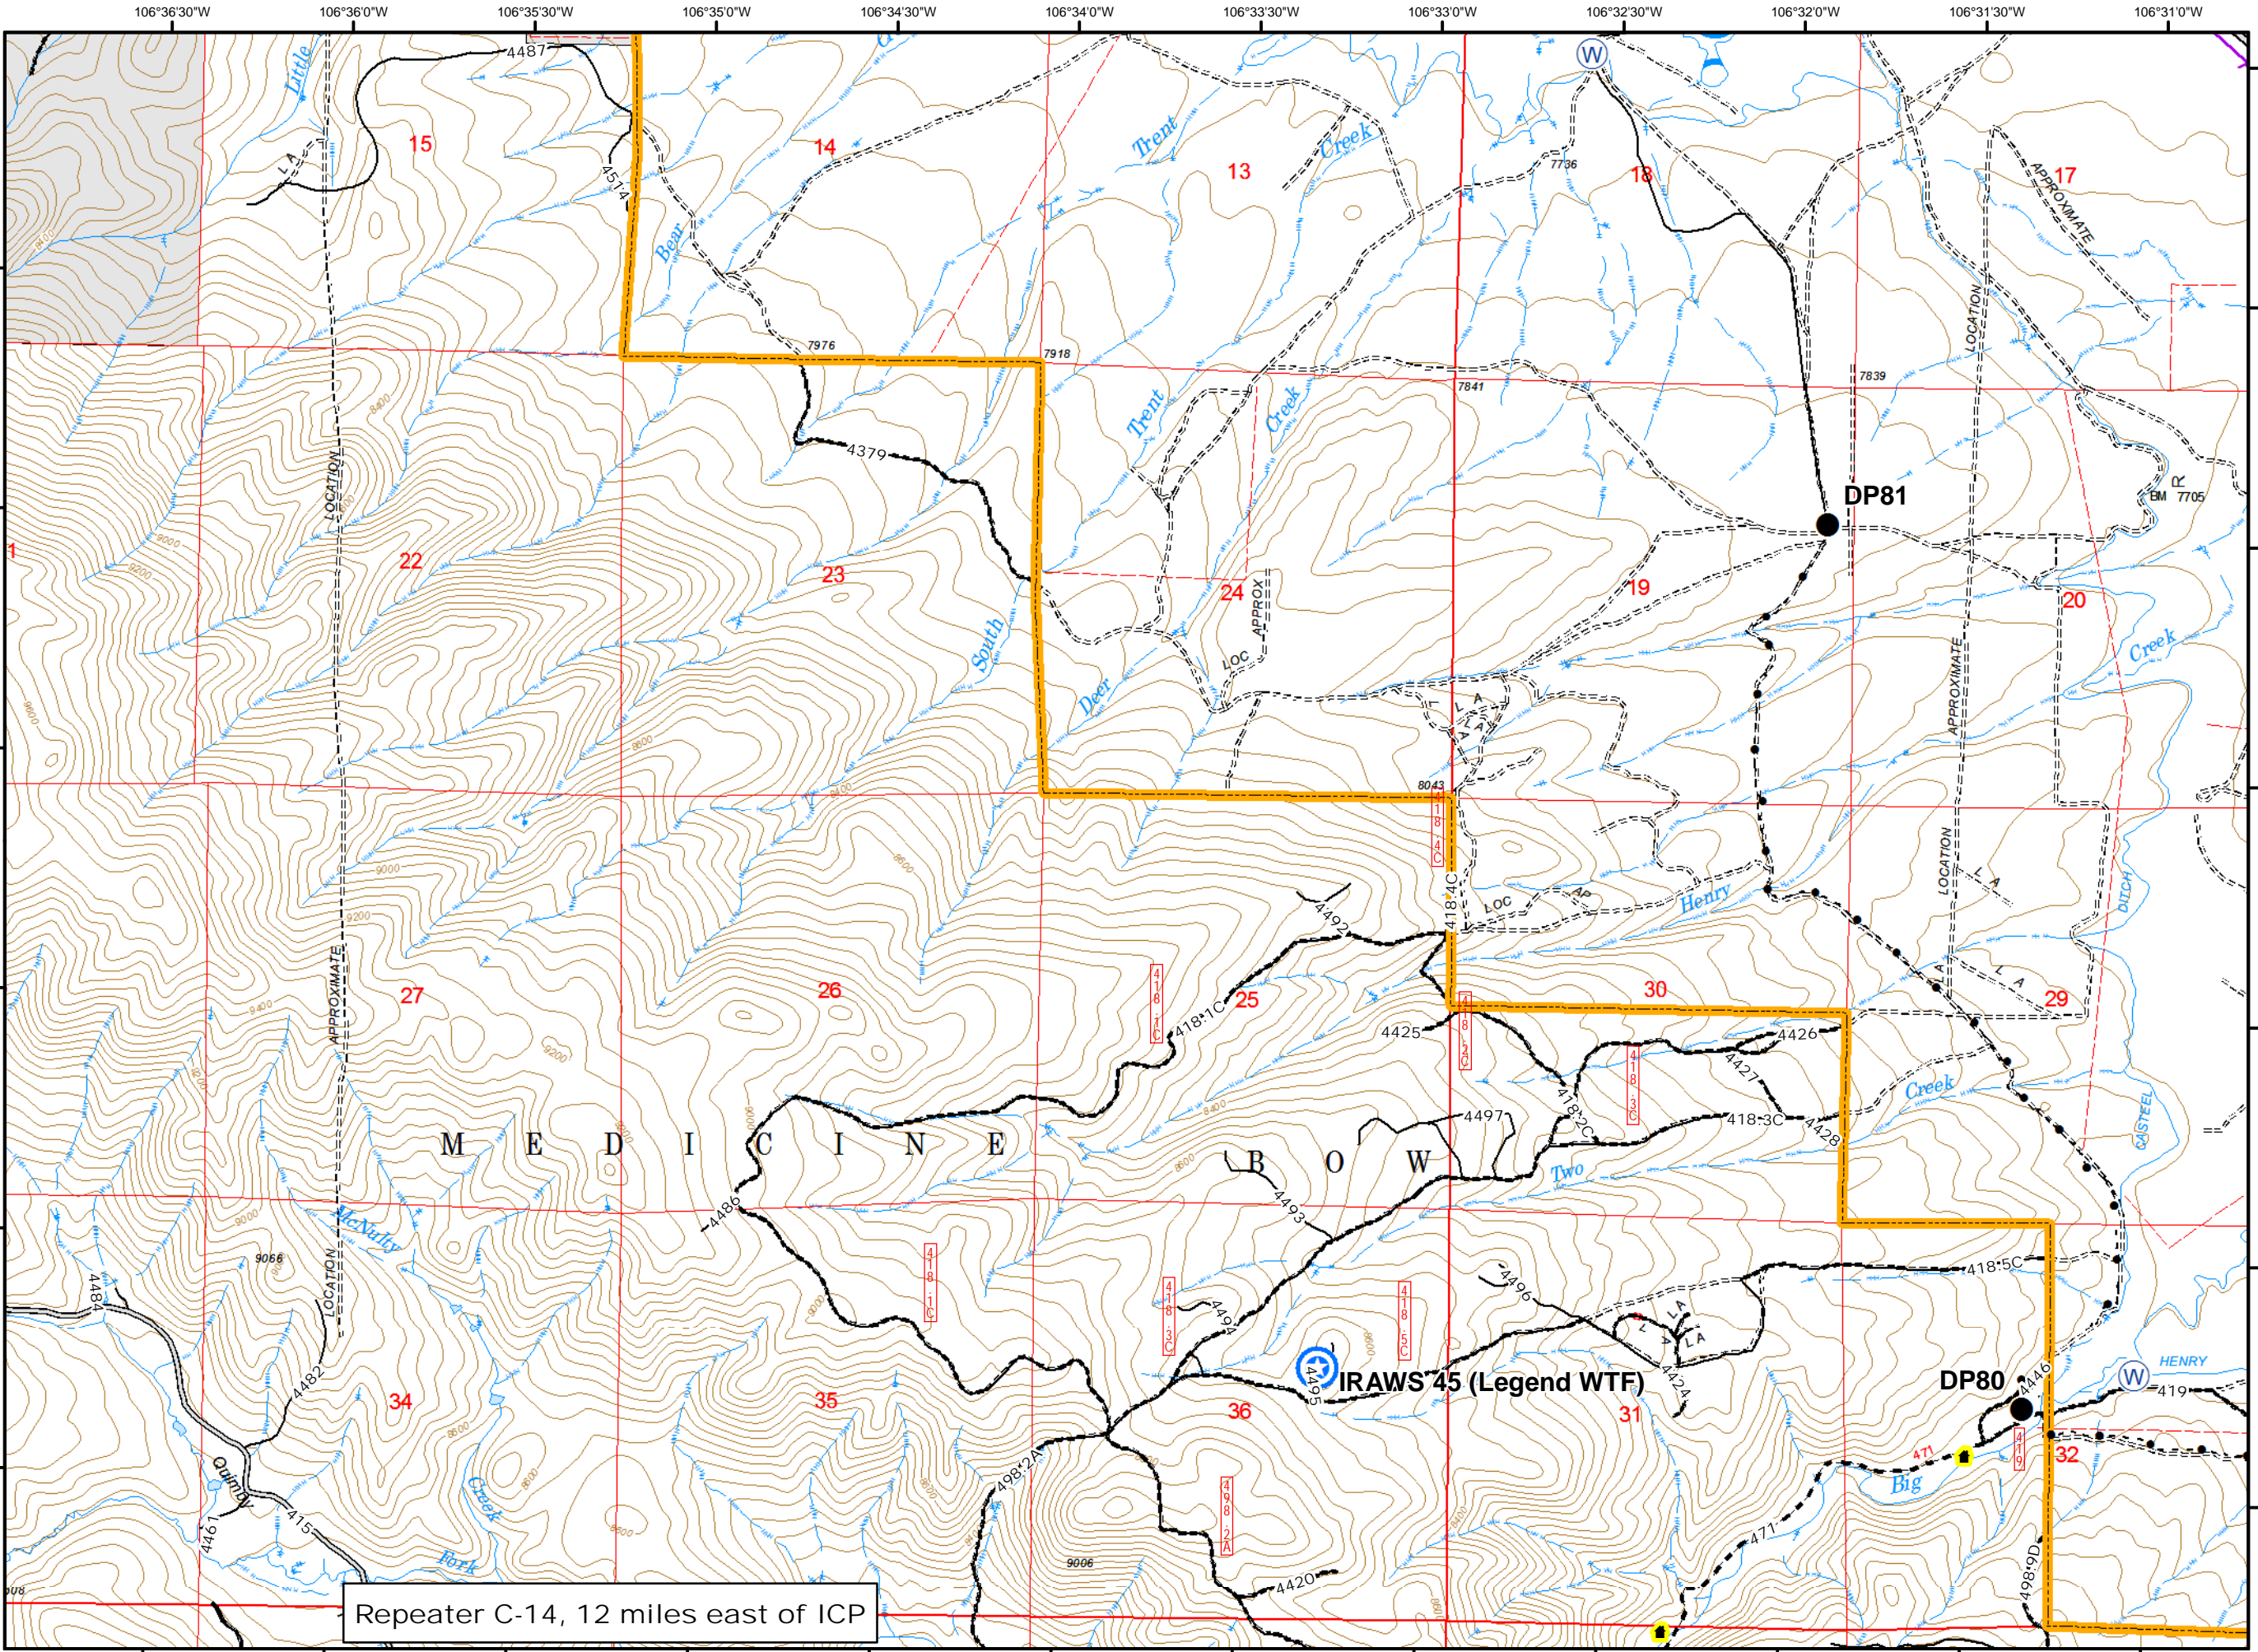

- Legend**
- Mastication Line
  - Drop Point
  - Ⓜ Water Source
  - Ⓢ RAWS
  - 🏠 Buildings
  - AA Powerlines

Repeater C-14, 12 miles east of ICP