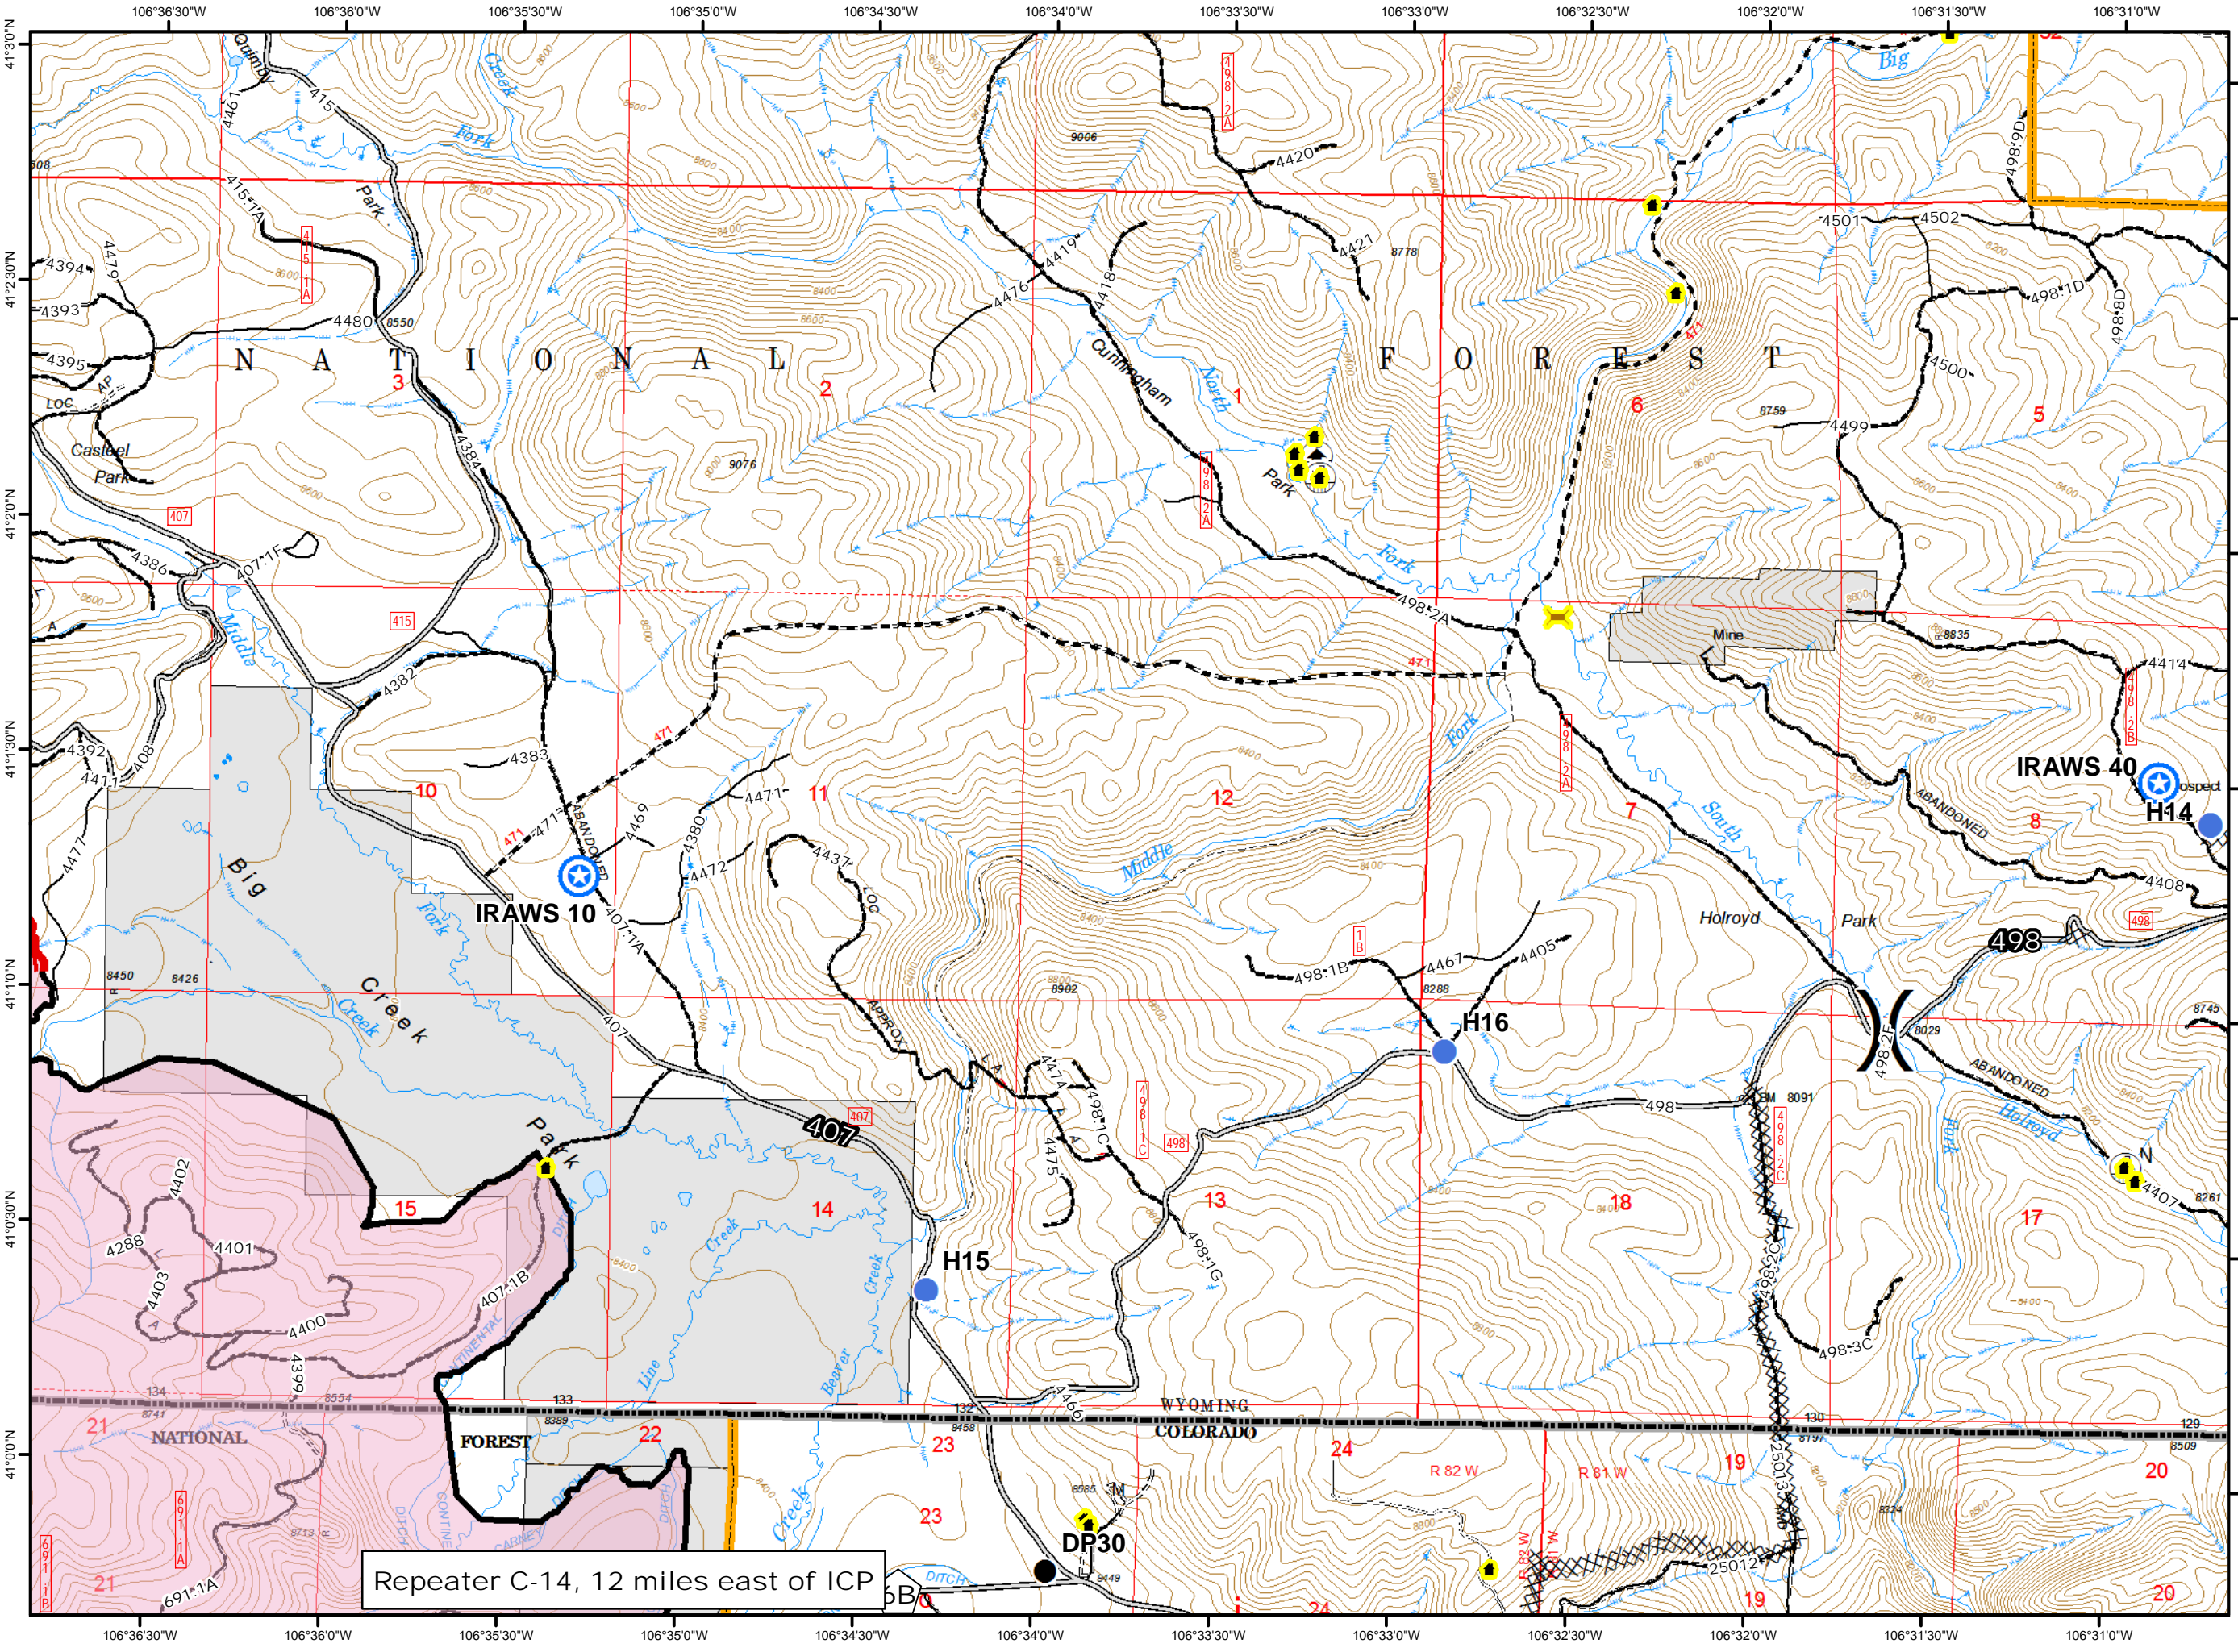

Legend

- Uncontrolled Fire Edge
- Completed Dozer Line
- Contained Fire Edge
- Mastication Line
- Historical Structure
- Helispot
- RAWS
- Buildings

Repeater C-14, 12 miles east of ICP