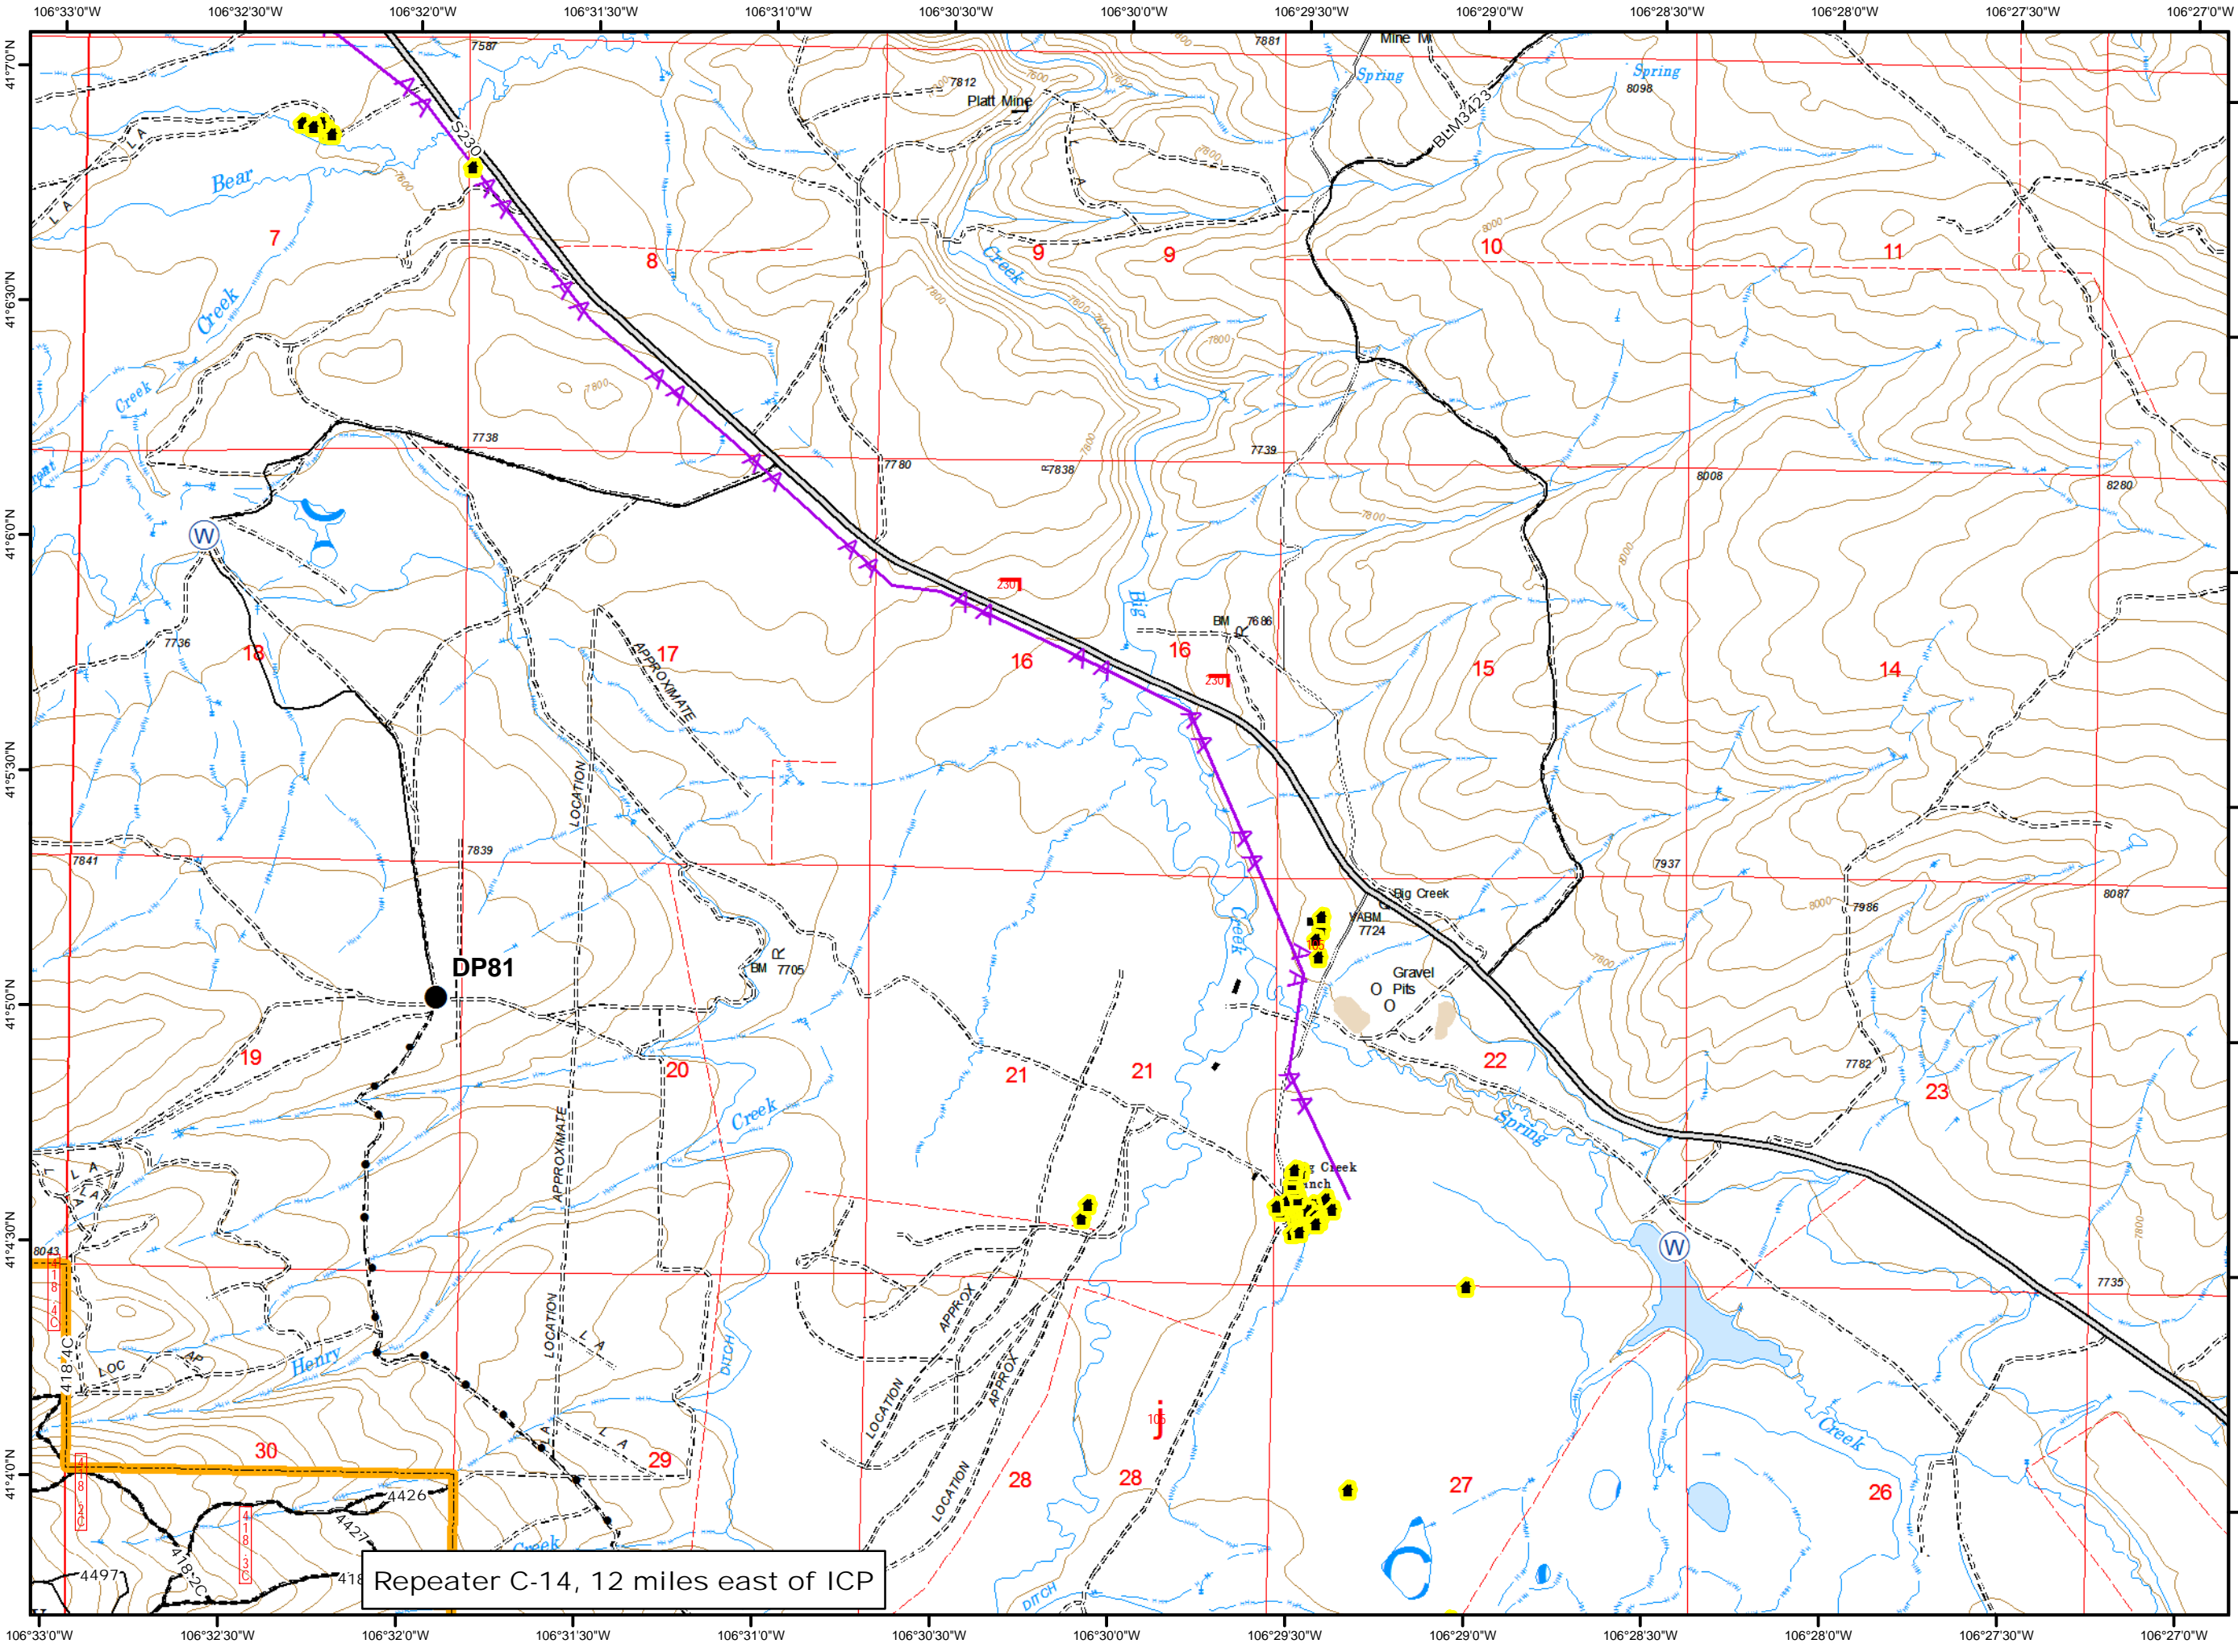

- Legend**
- Mastication Line
 - Drop Point
 - ⊙ Water Source
 - Buildings
 - AA Powerlines

Repeater C-14, 12 miles east of ICP