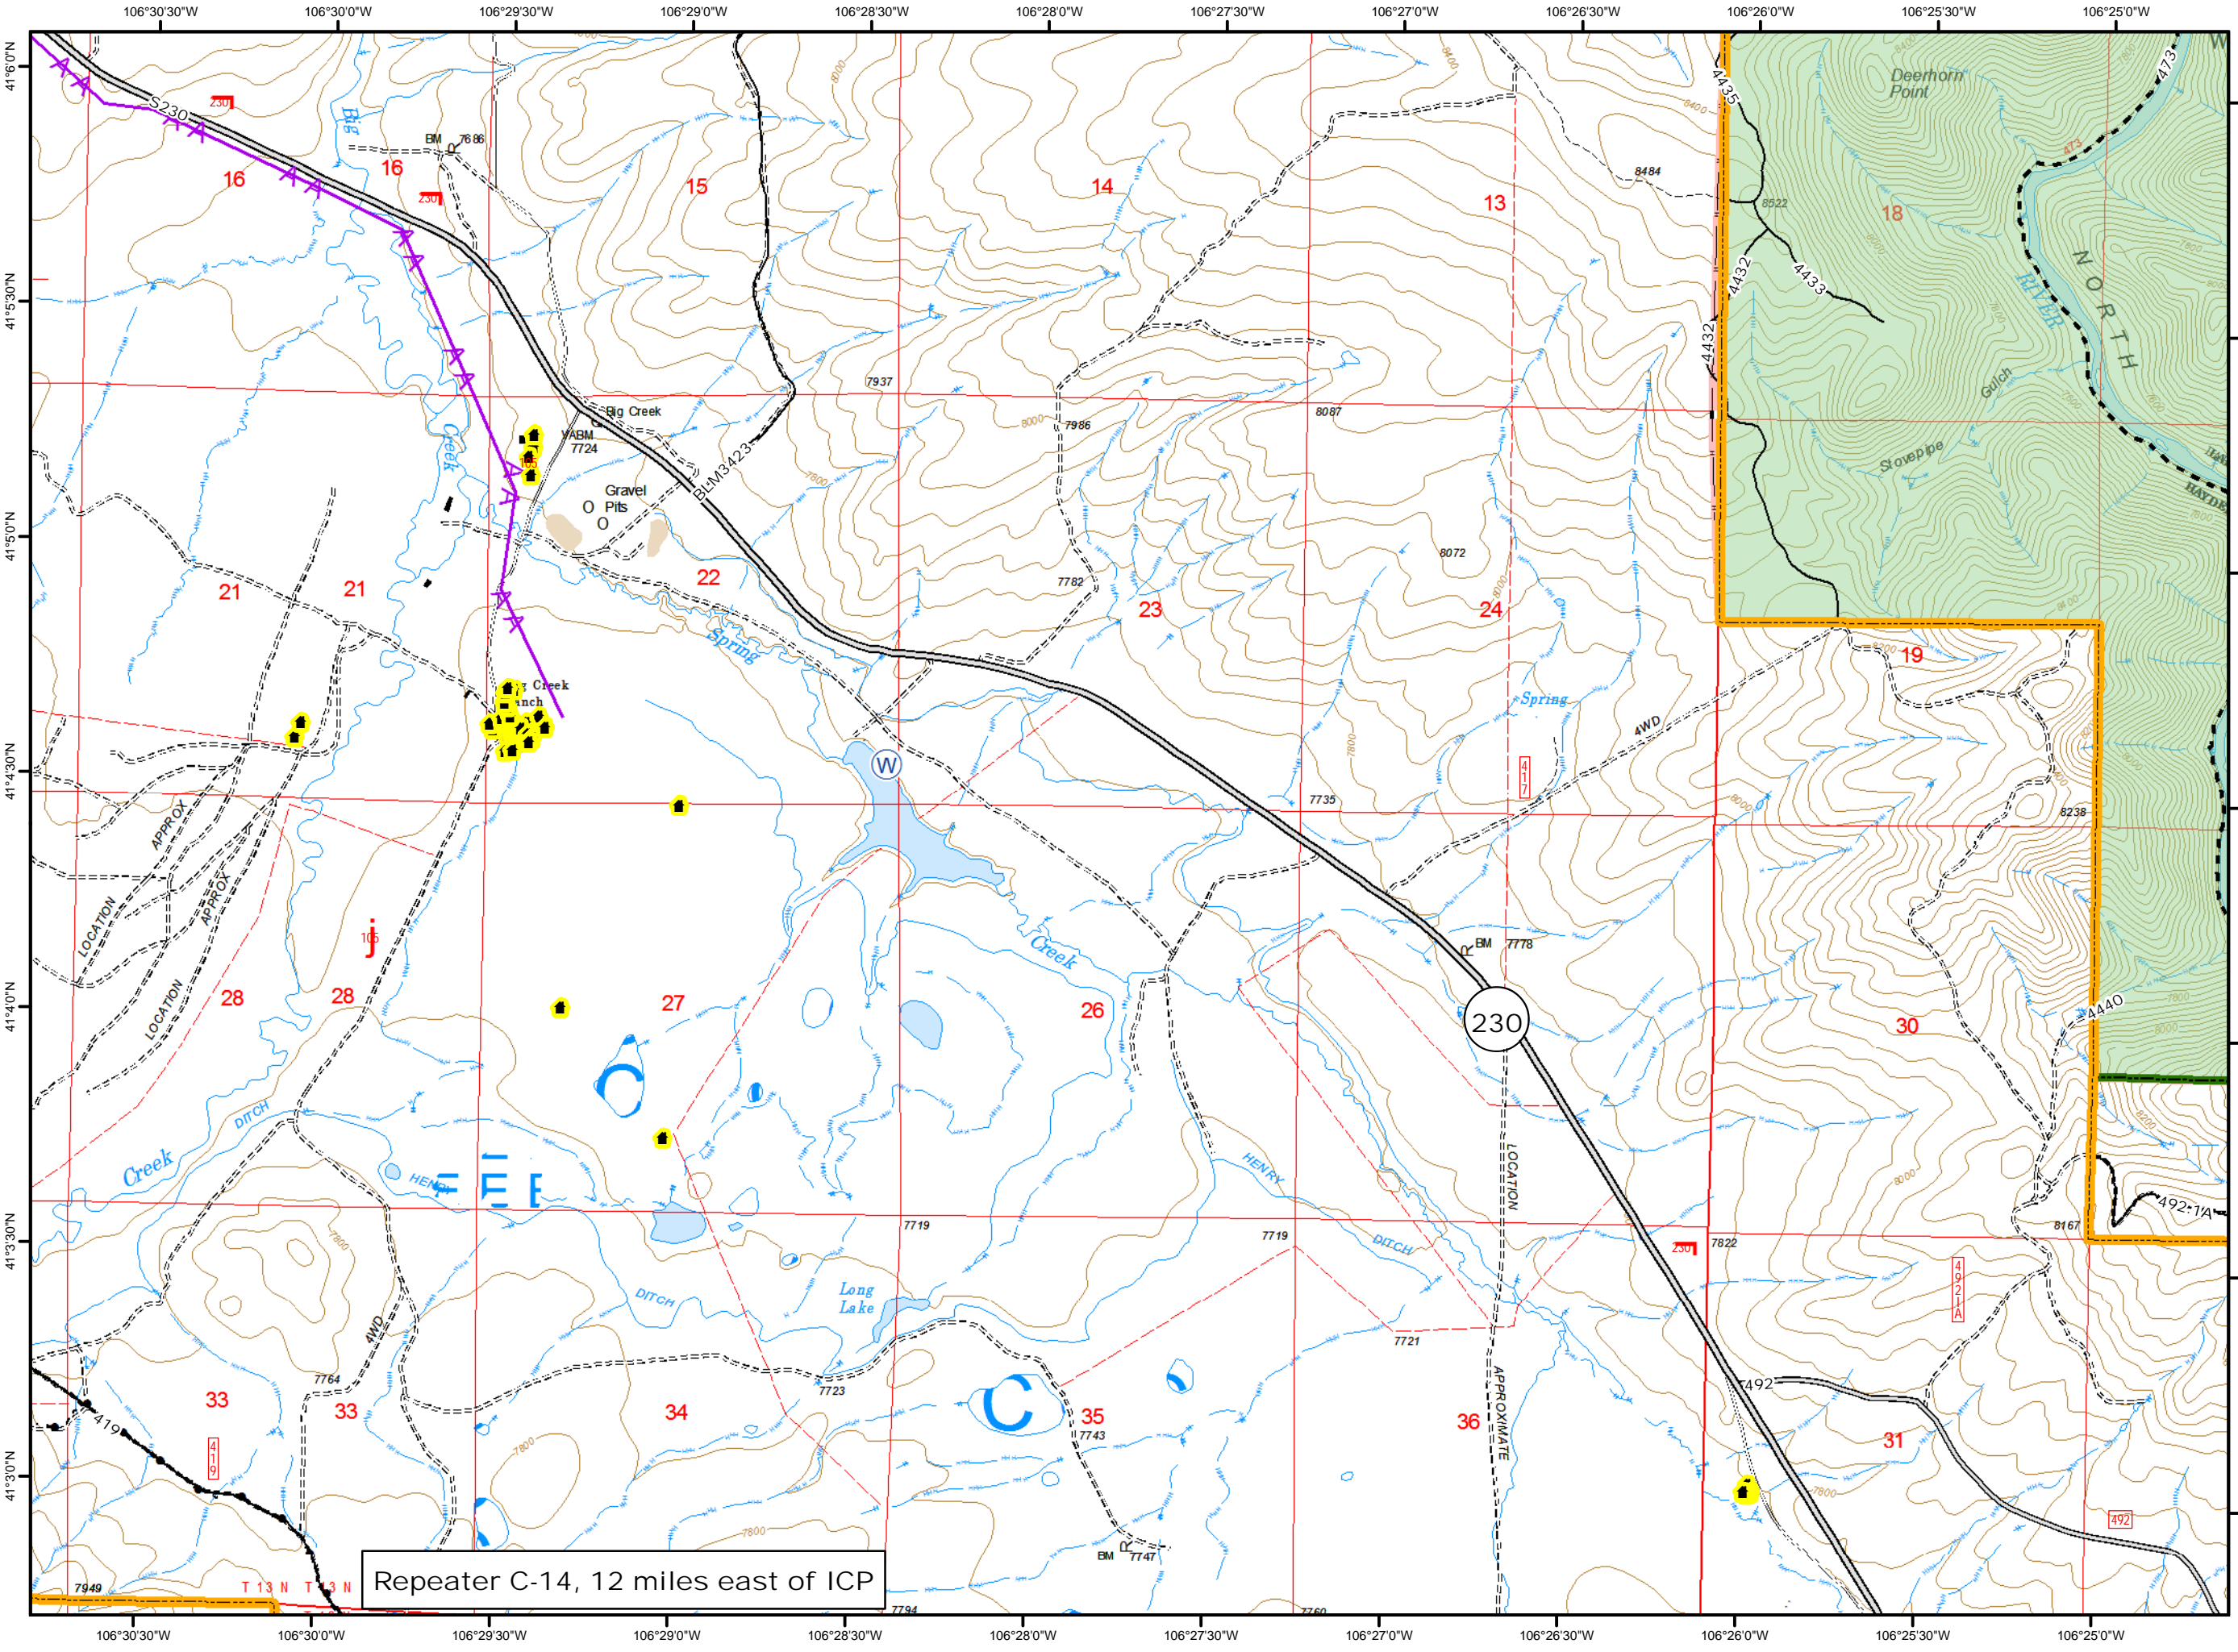

Map Created: 8/10/2016  
11:05:04 PM

- Legend**
- Mastication Line
  - Water Source
  - Buildings
  - Powerlines
  - Wilderness

Repeater C-14, 12 miles east of ICP