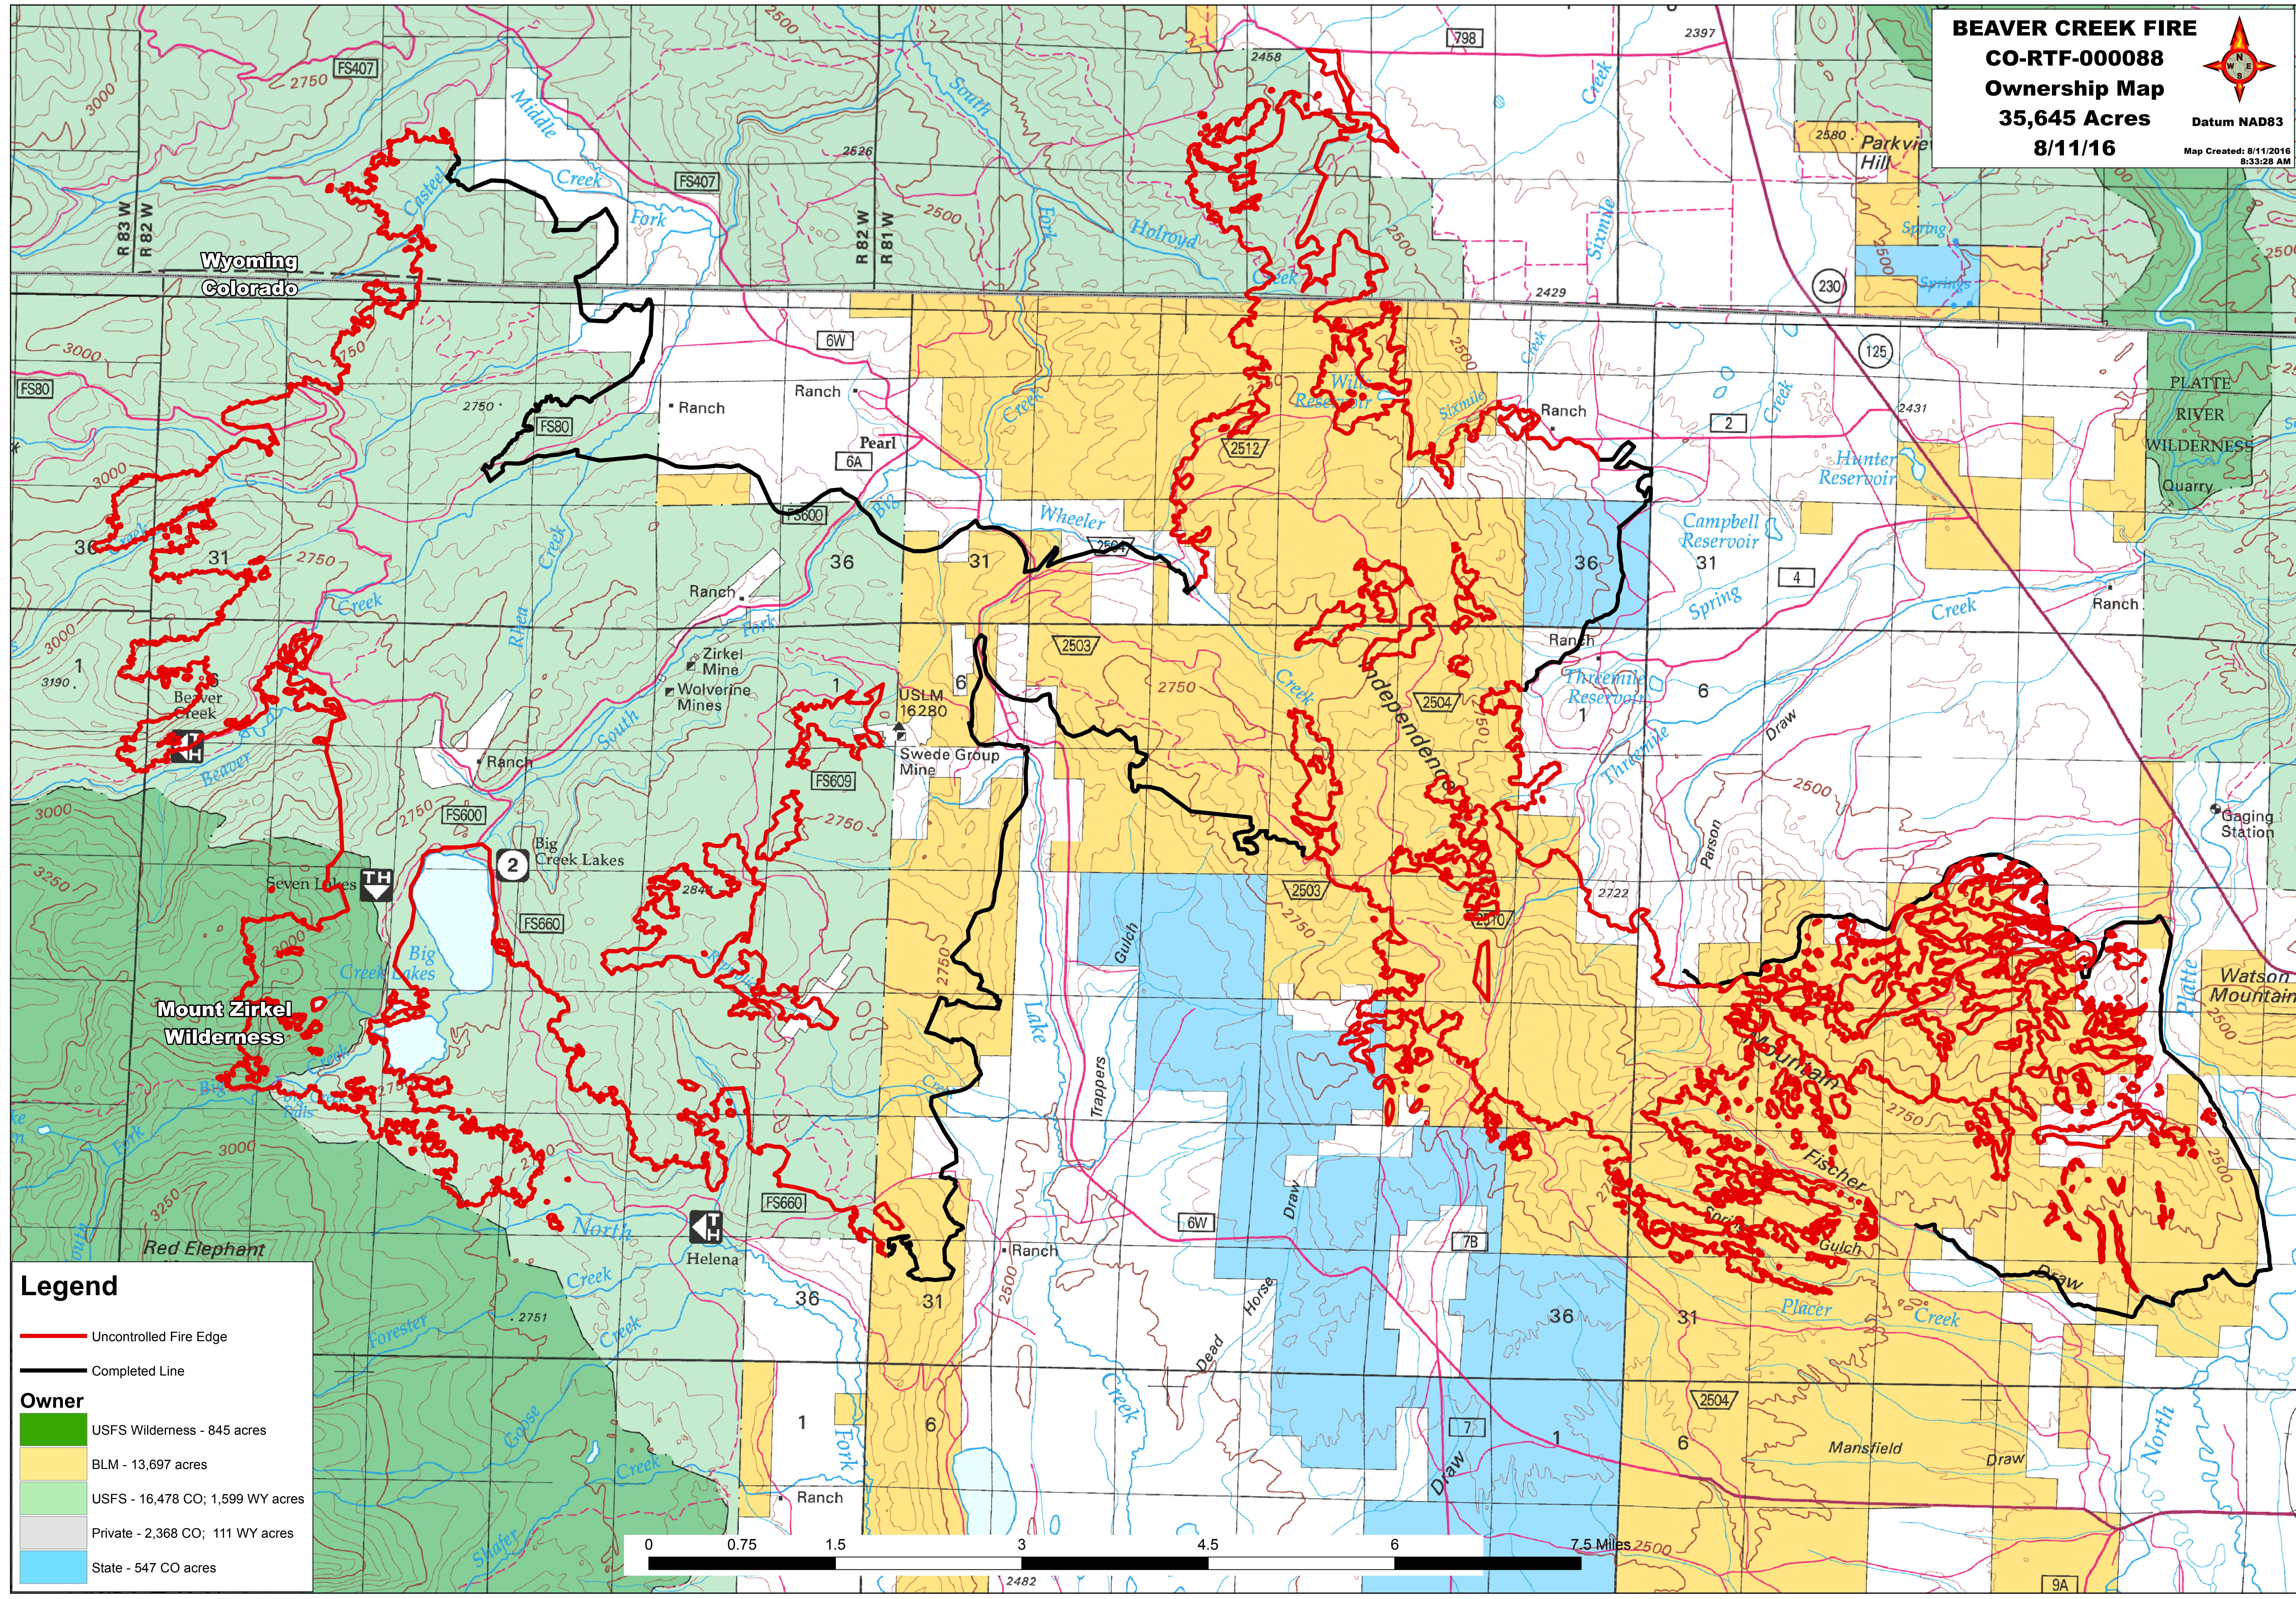

BEAVER CREEK FIRE
CO-RTF-00088
Ownership Map
35,645 Acres
8/11/16

Legend

- Uncontrolled Fire Edge
- Completed Line

Owner

- USFS Wilderness - 845 acres
- BLM - 13,697 acres
- USFS - 16,478 CO; 1,599 WY acres
- Private - 2,368 CO; 111 WY acres
- State - 547 CO acres