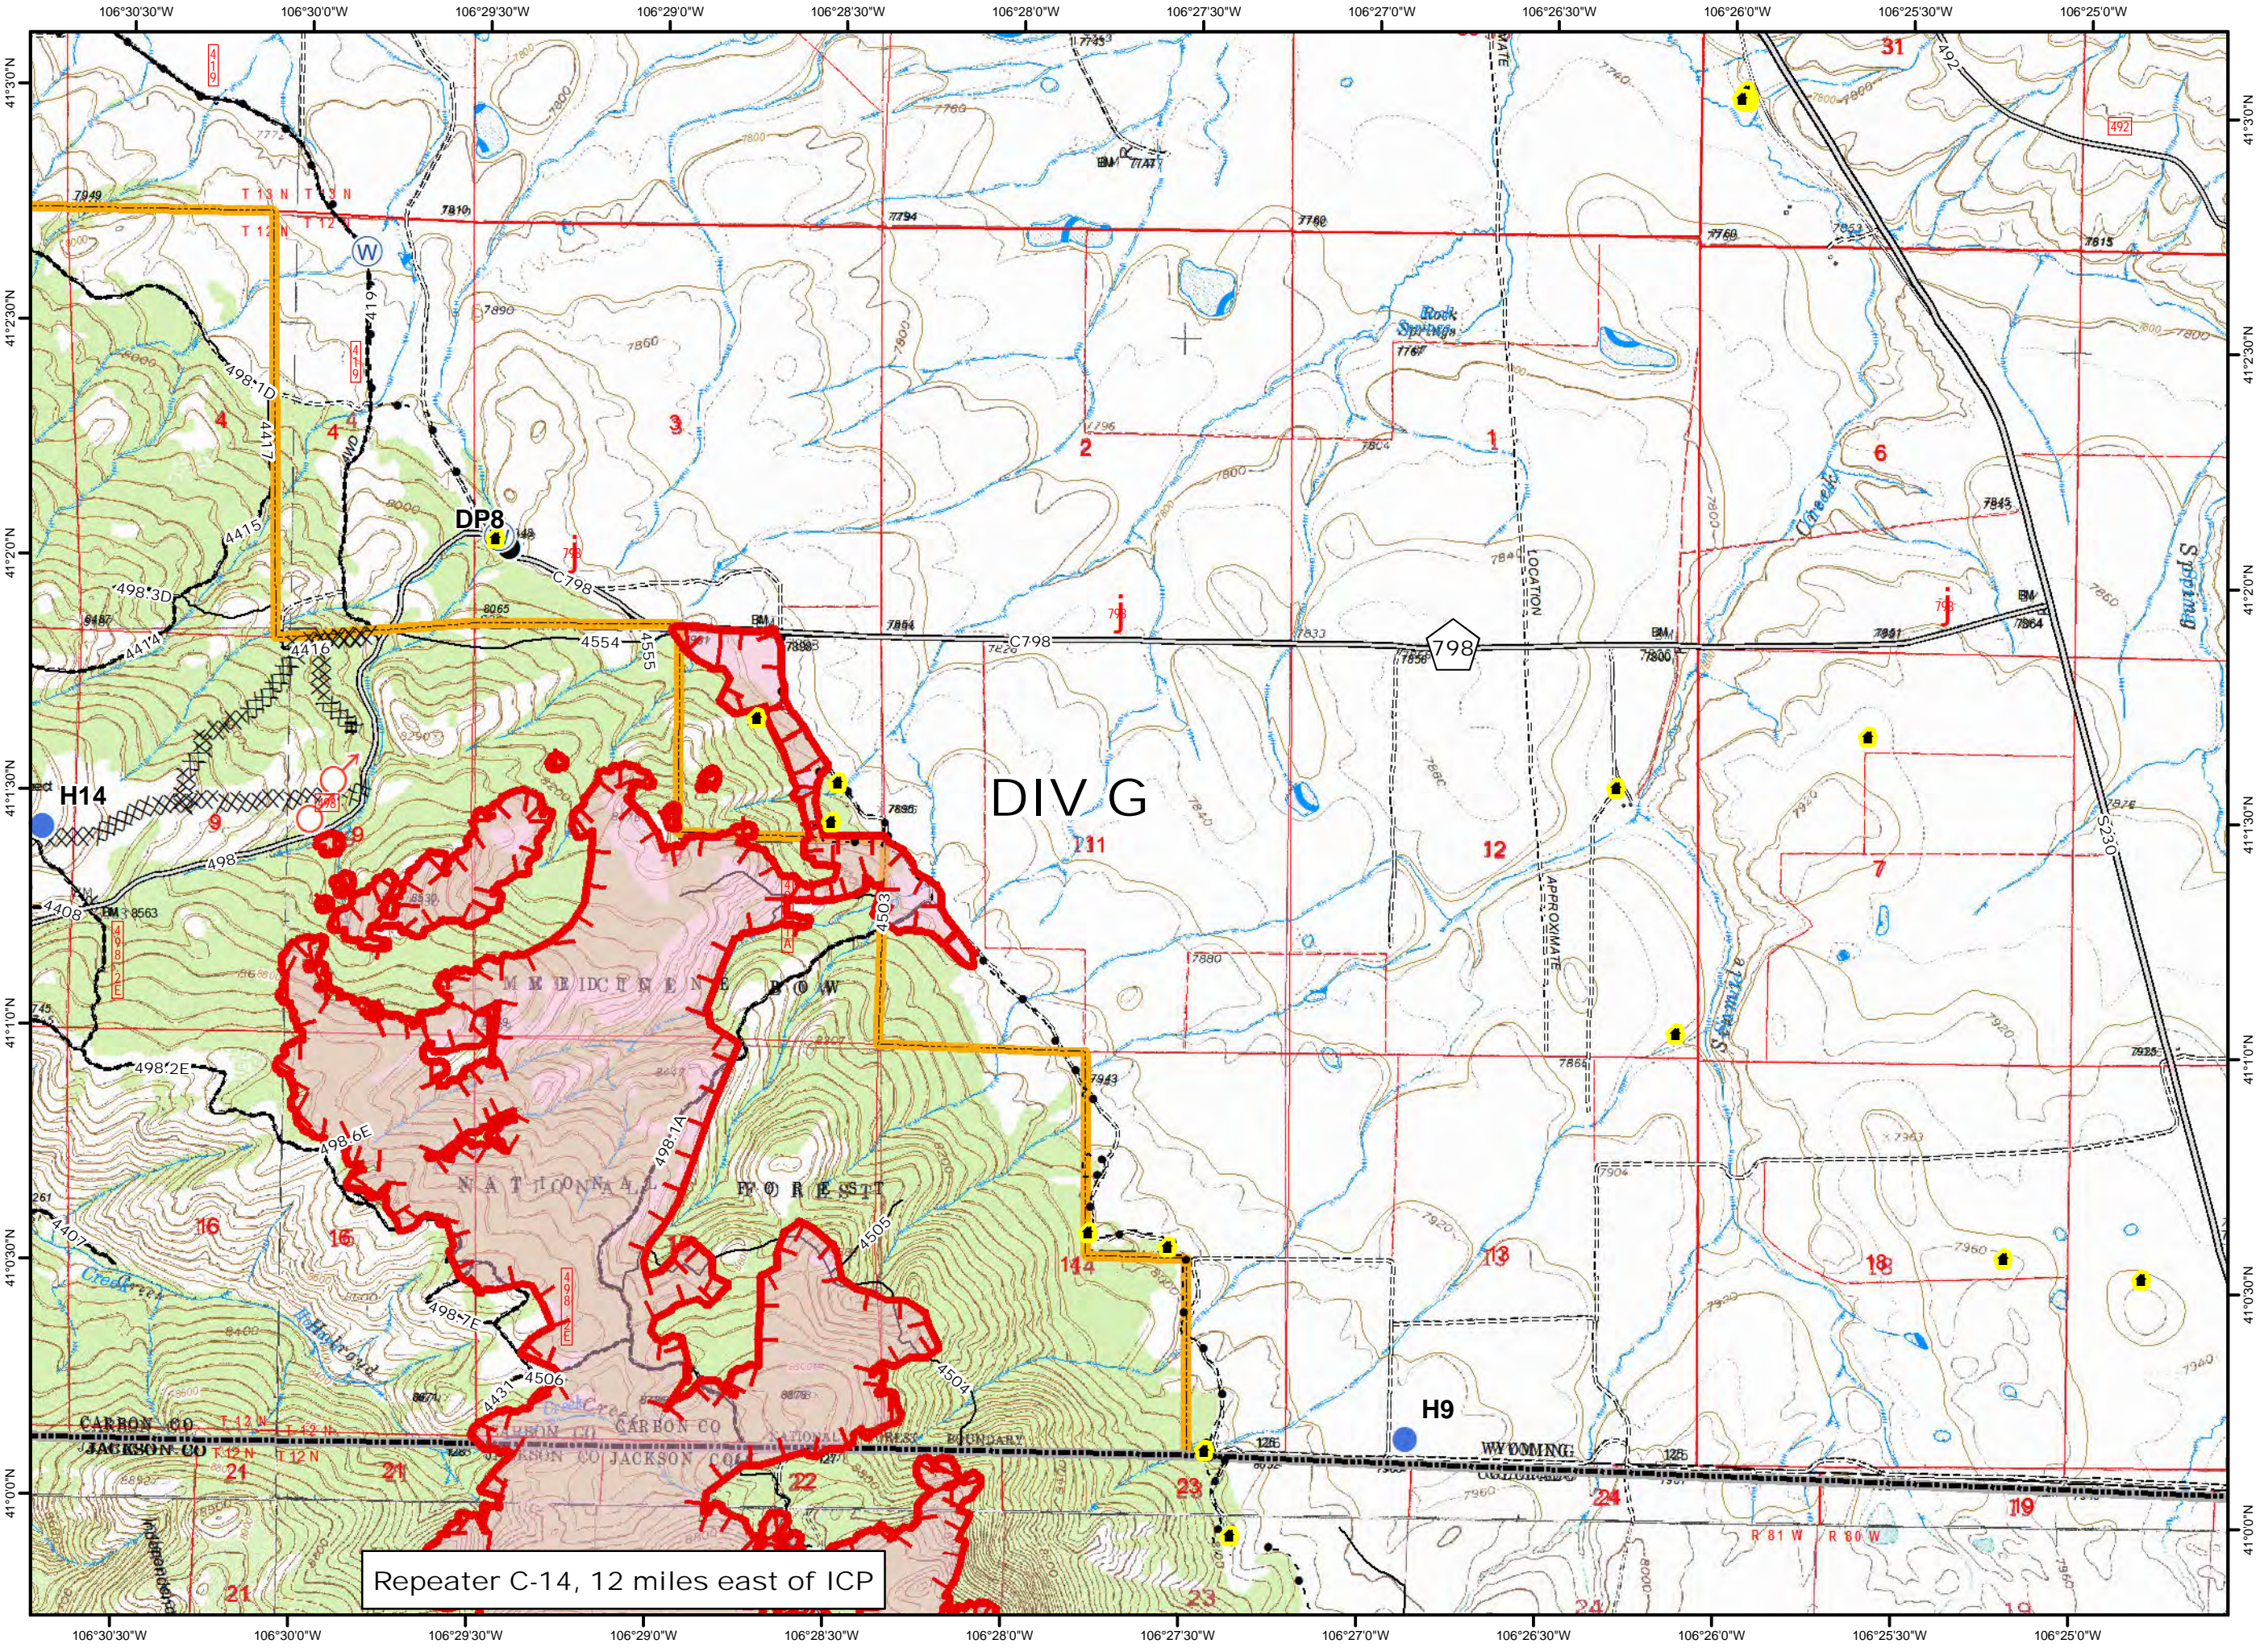

- Legend**
- Uncontrolled Fire Edge
  - Hand Line
  - Completed Dozer Line
  - Mastication Line
  - Spot Fire
  - Drop Point
  - Helispot
  - Water Source
  - Buildings

Repeater C-14, 12 miles east of ICP