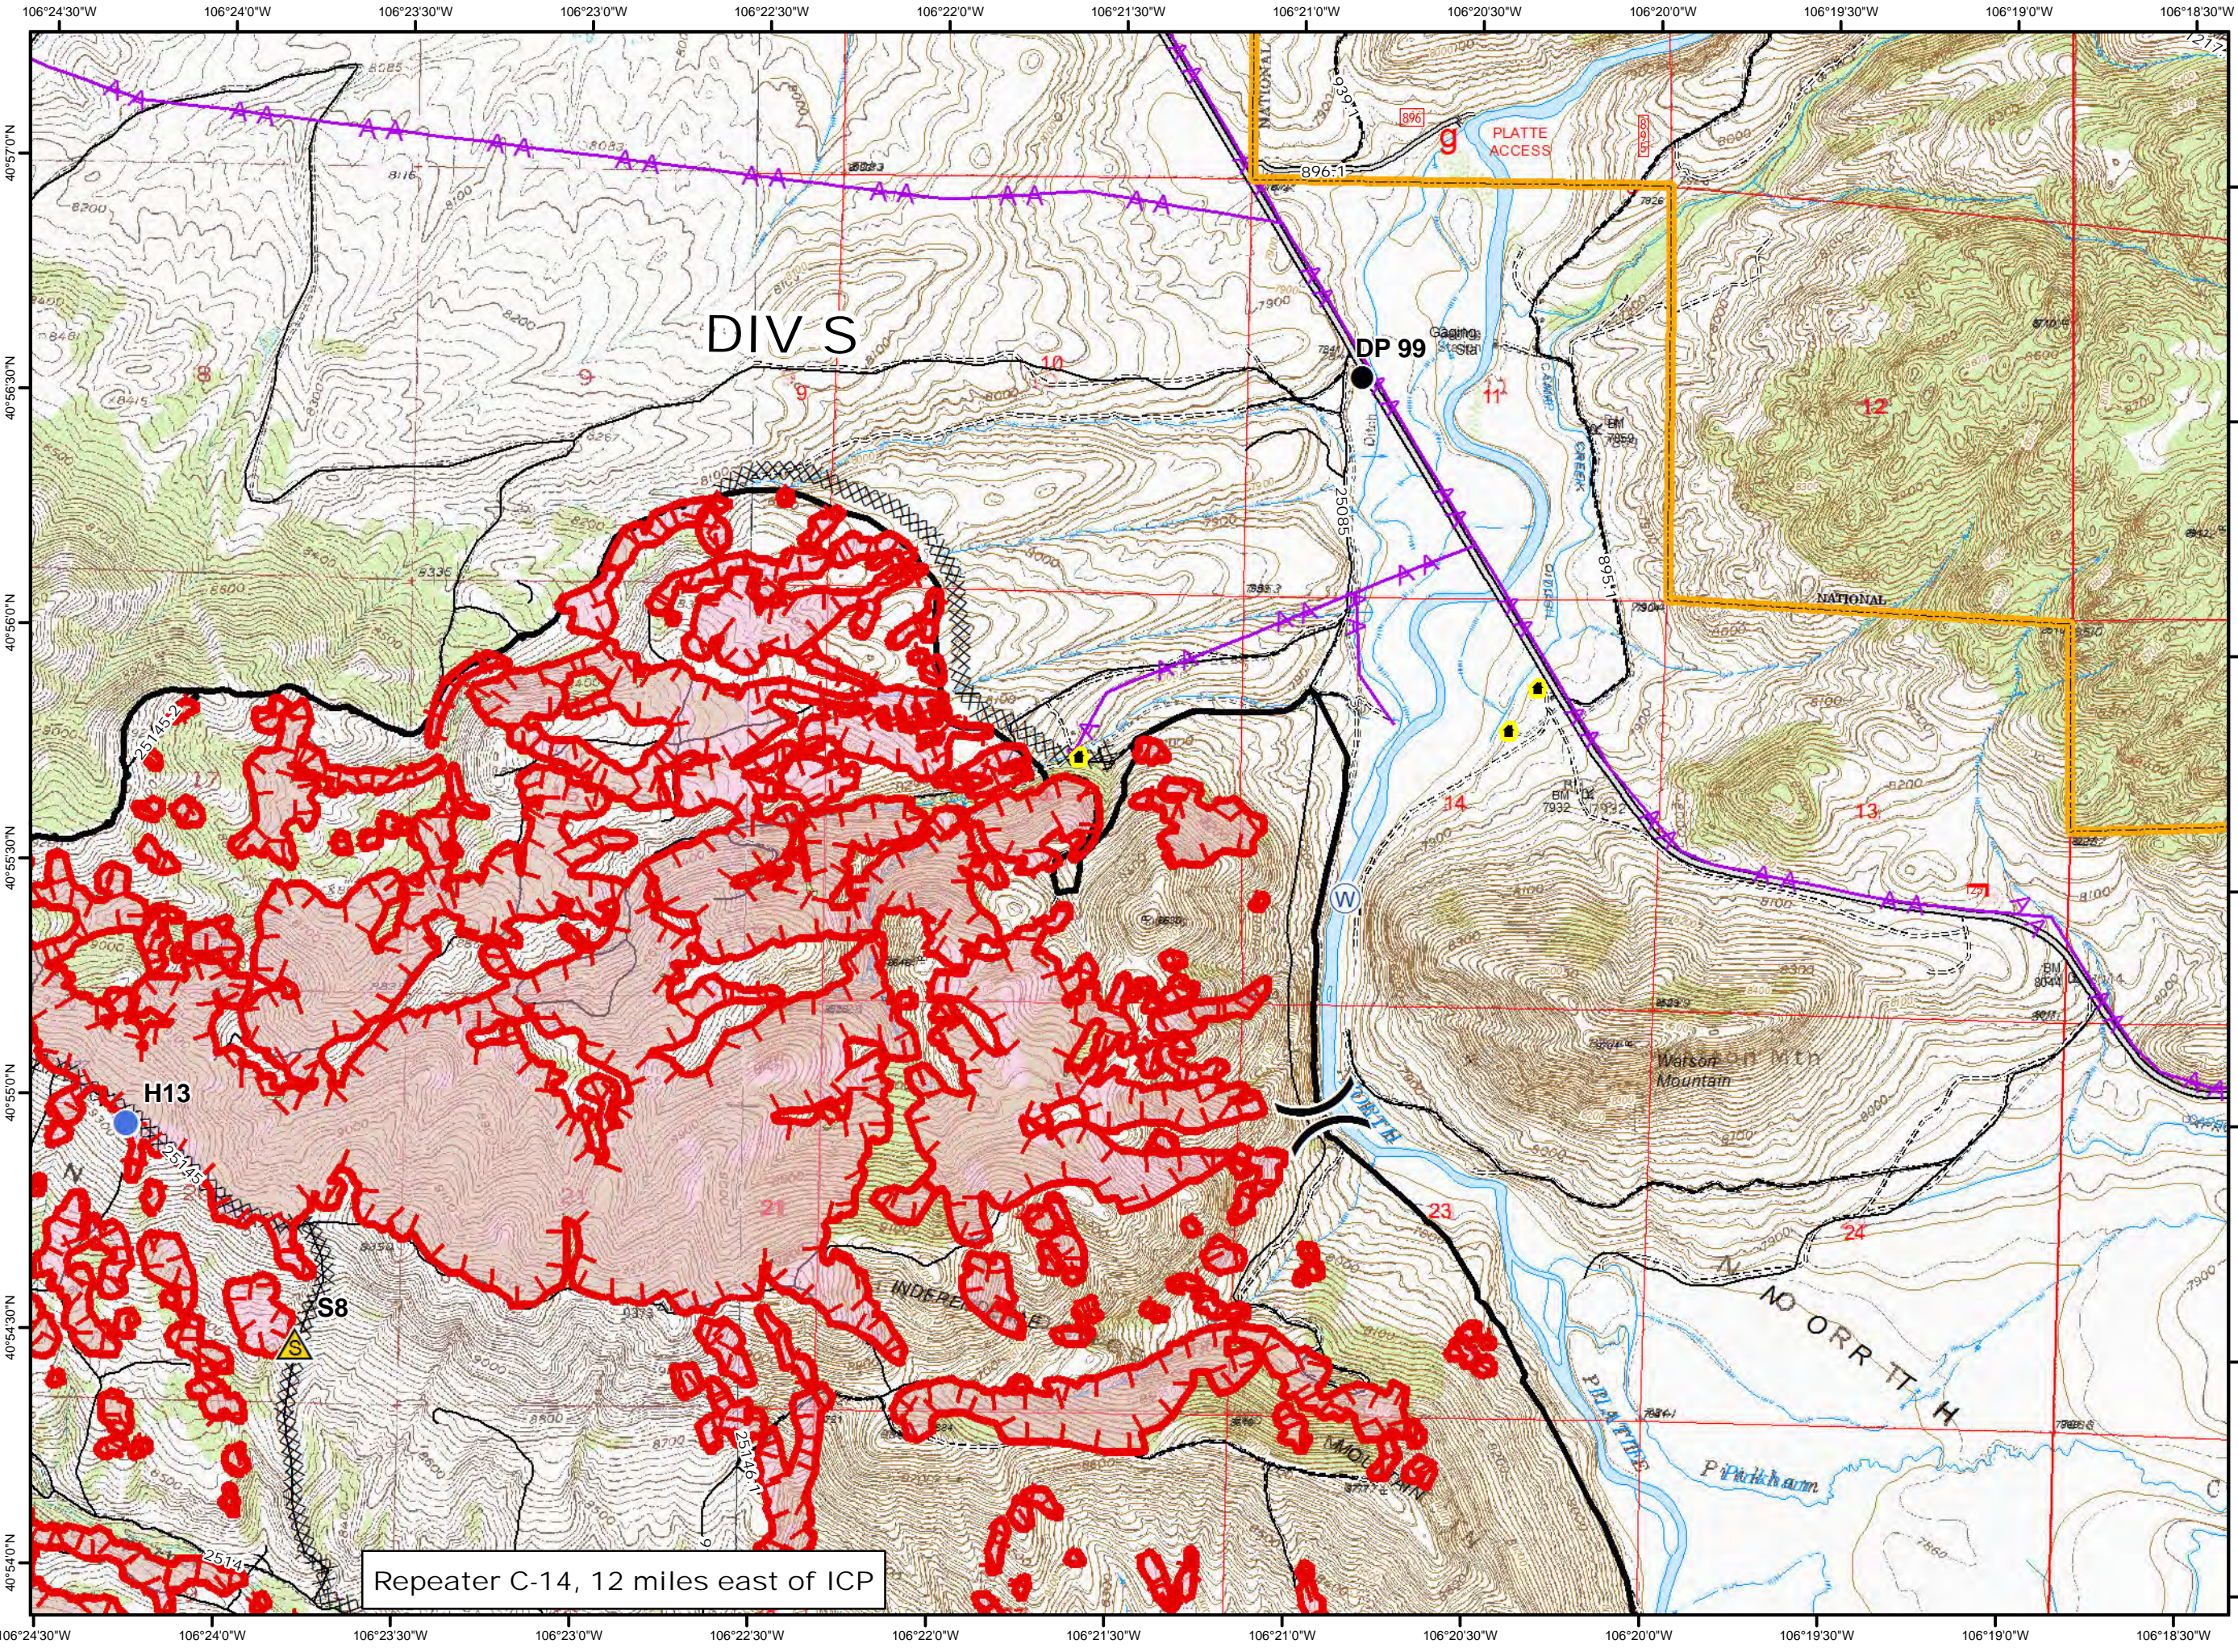

N
Map Created: 8/11/2016
10:13:23 PM

- Legend**
- Uncontrolled Fire Edge
 - Completed Dozer Line
 - Contained Fire Edge
 - Mastication Line
 - Drop Point
 - Helispot
 - Safety Zone
 - Water Source
 - Buildings
 - Powerlines

Repeater C-14, 12 miles east of ICP