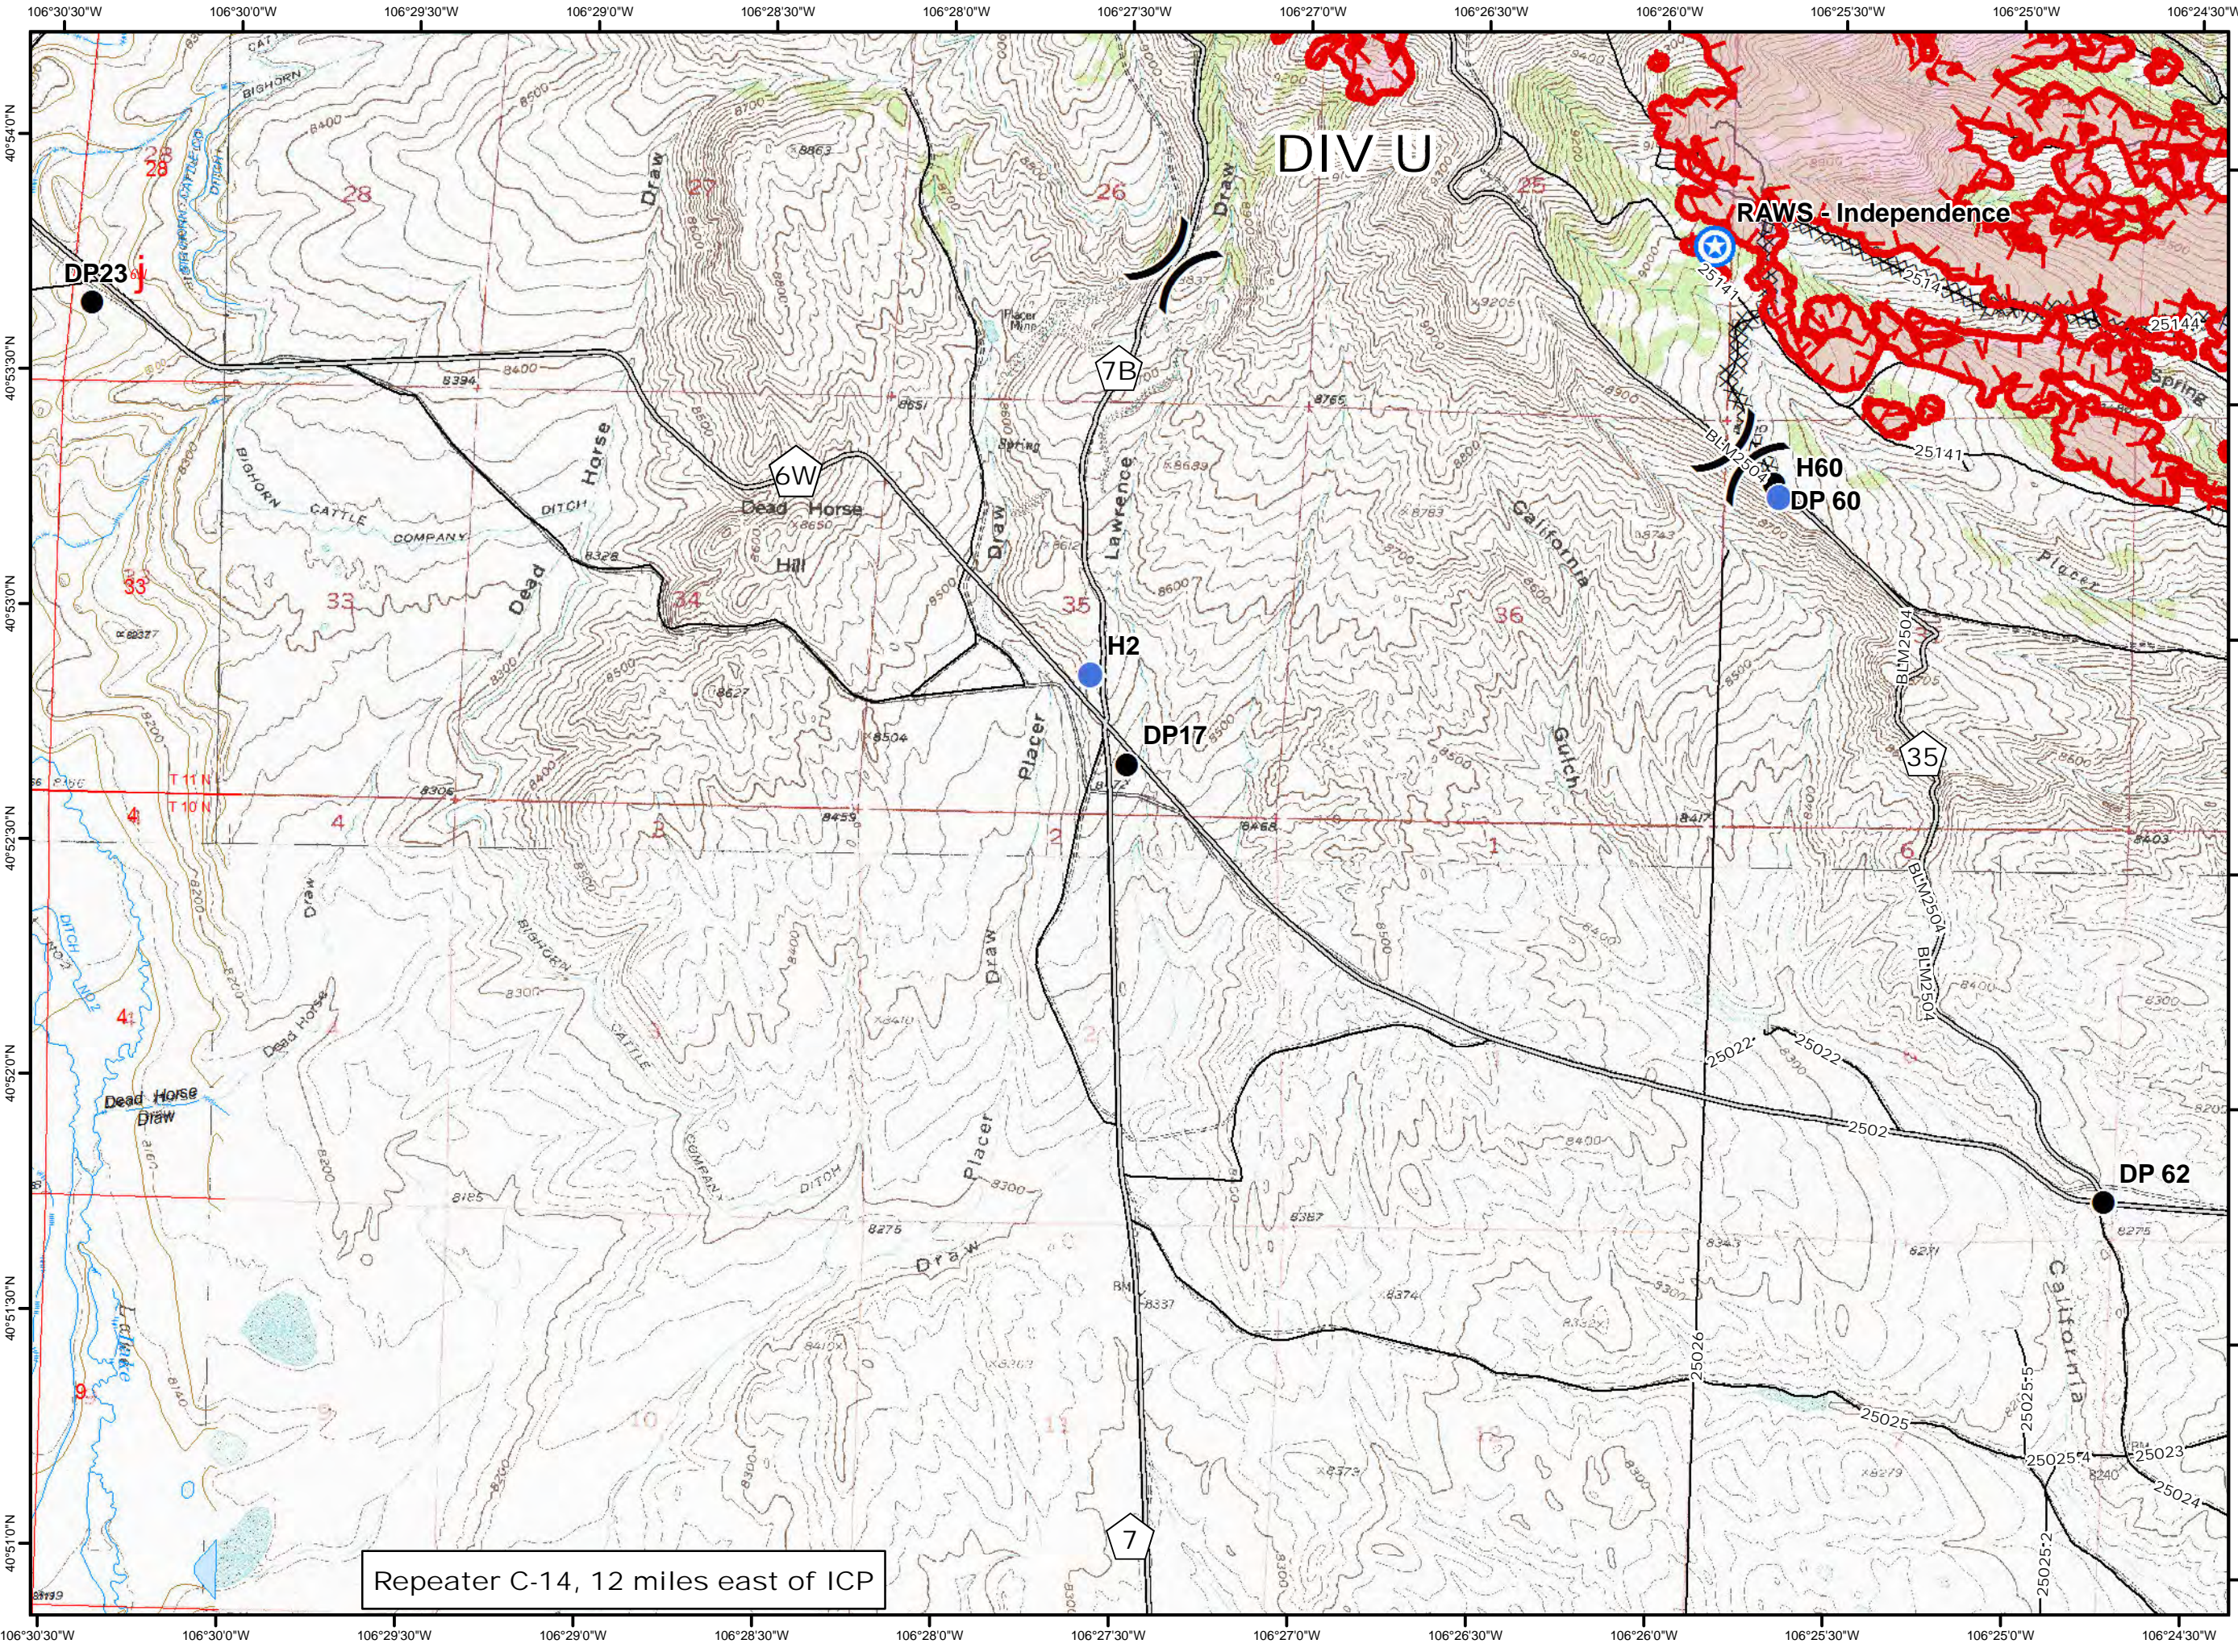

Legend

- Uncontrolled Fire Edge
- Completed Dozer Line
- Drop Point
- Helispot
- RAWS

Repeater C-14, 12 miles east of ICP