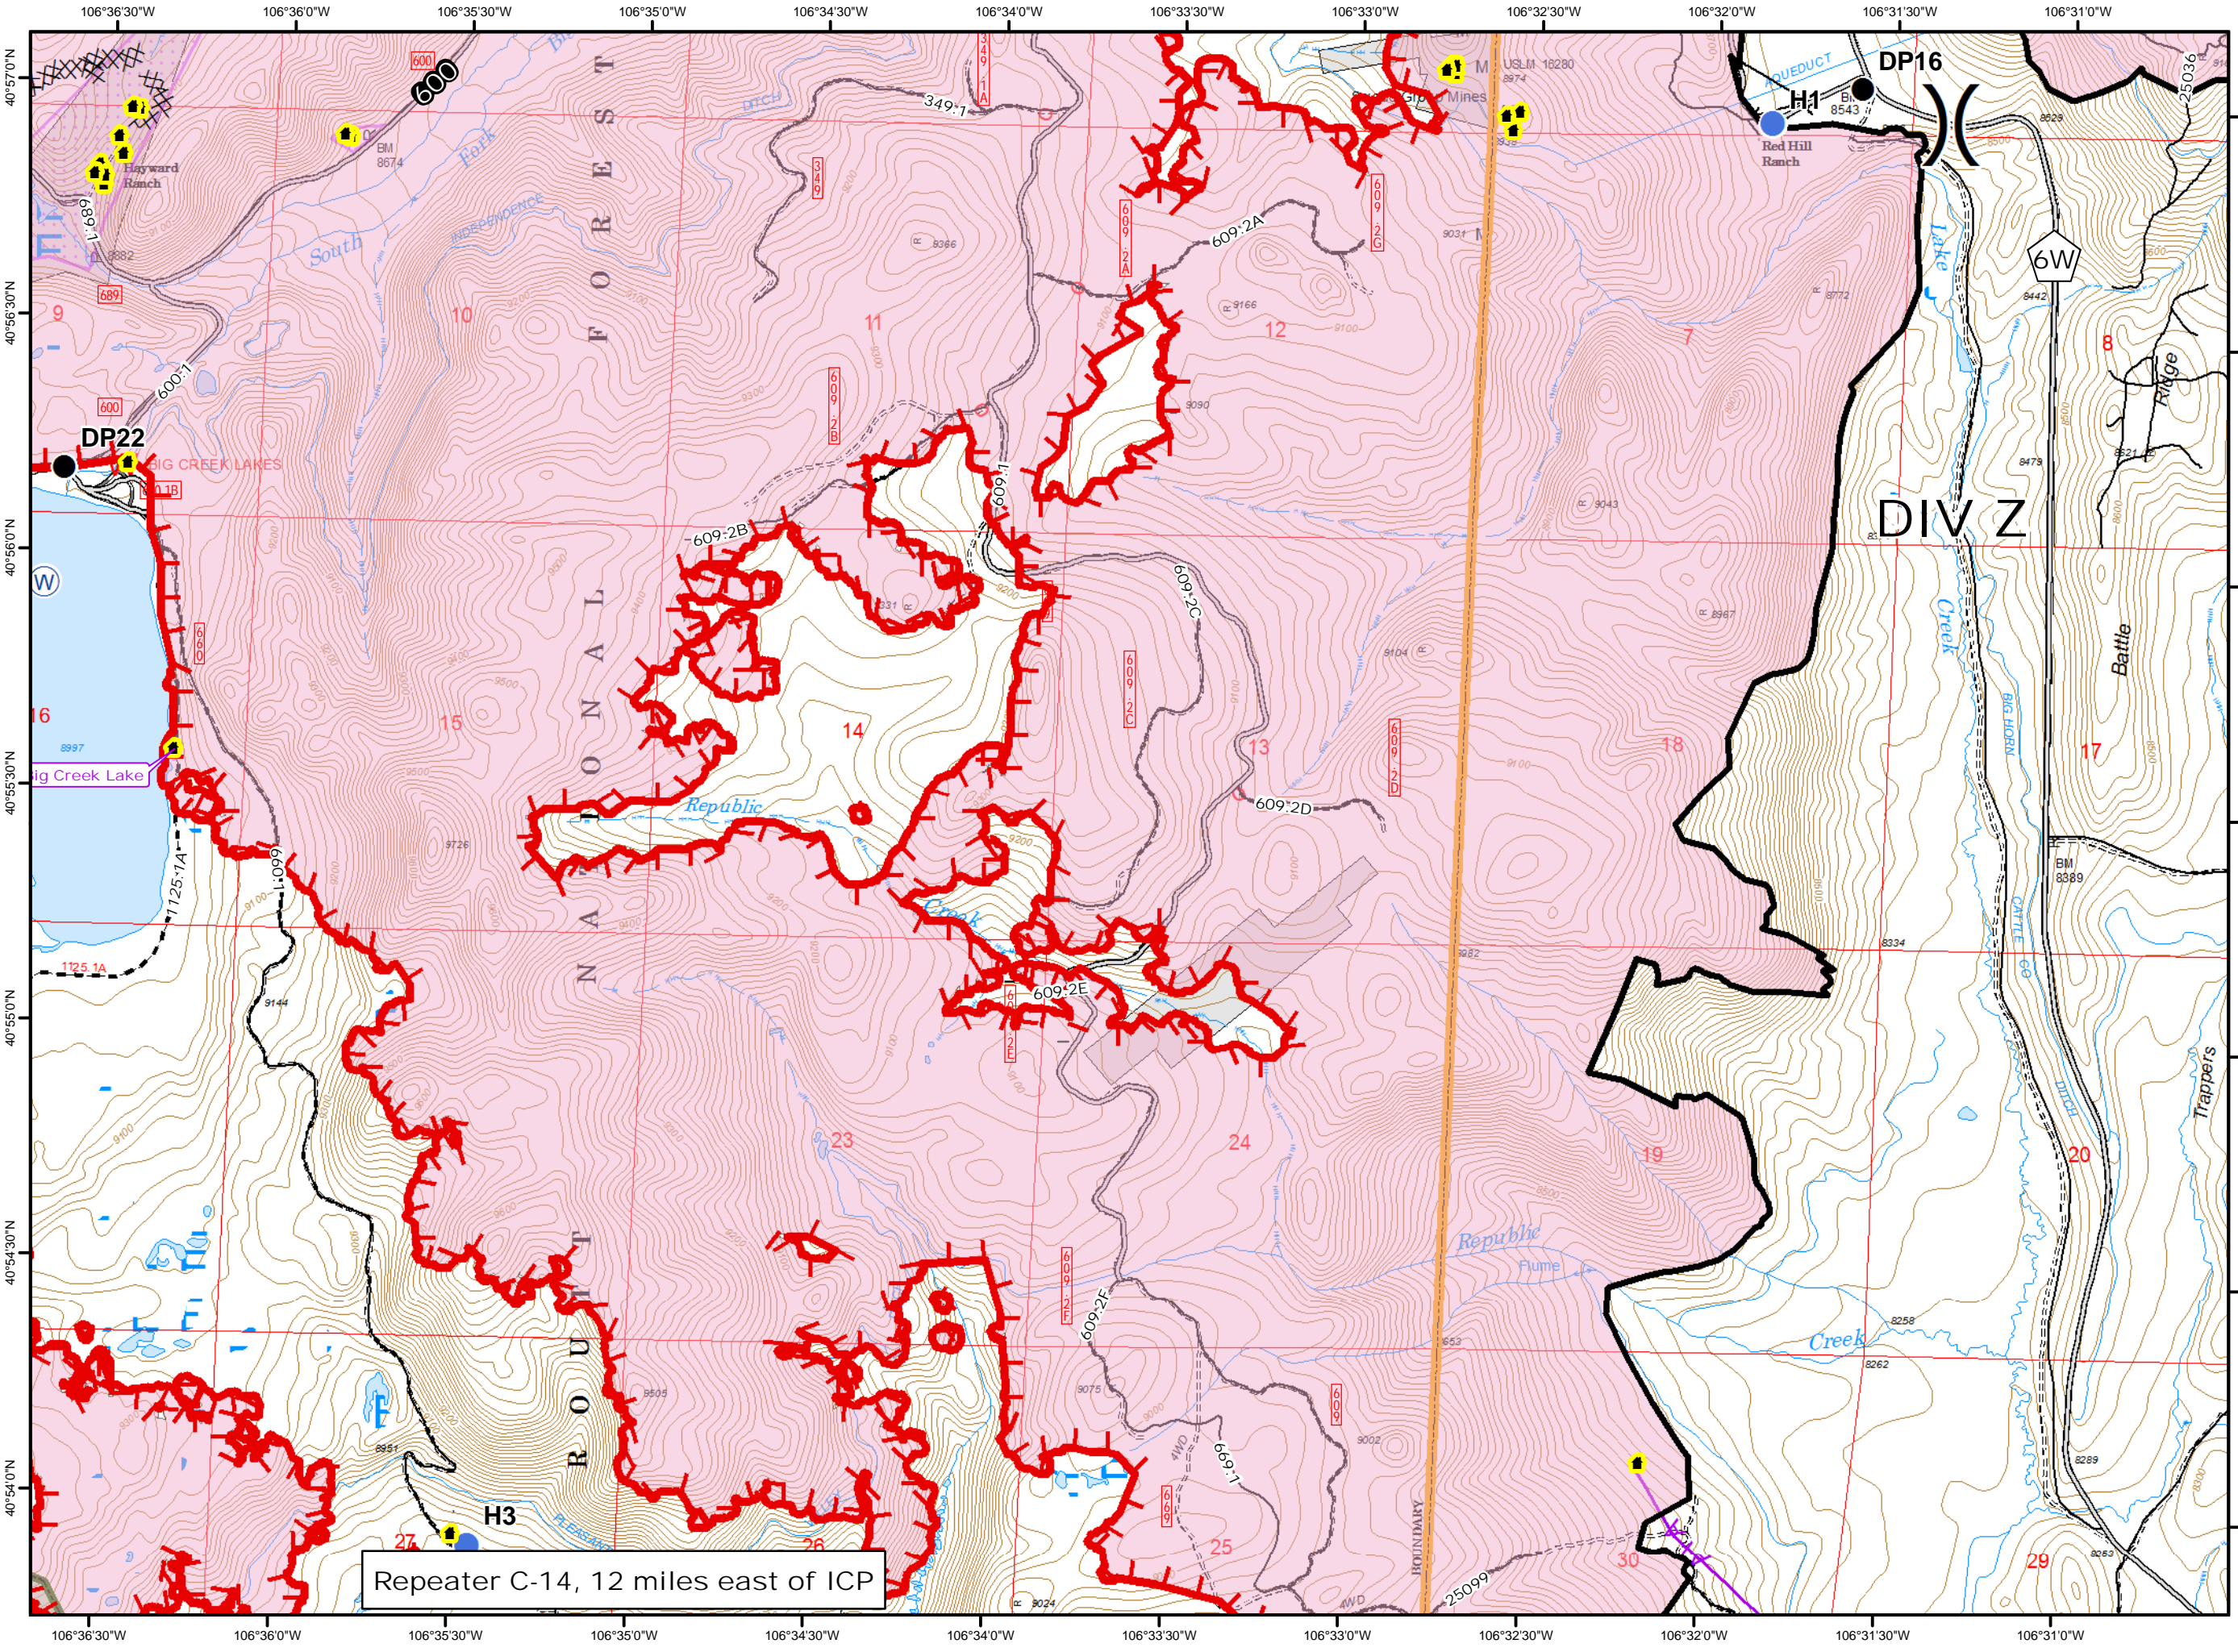

Map Created: 8/11/2016
10:13:23 PM

- Legend**
- Uncontrolled Fire Edge
 - Completed Dozer Line
 - Contained Fire Edge
 - Drop Point
 - Helispot
 - Water Source
 - Buildings
 - Powerlines
 - Subdivisions
 - Wilderness

0 0.25 0.5 Miles

Repeater C-14, 12 miles east of ICP