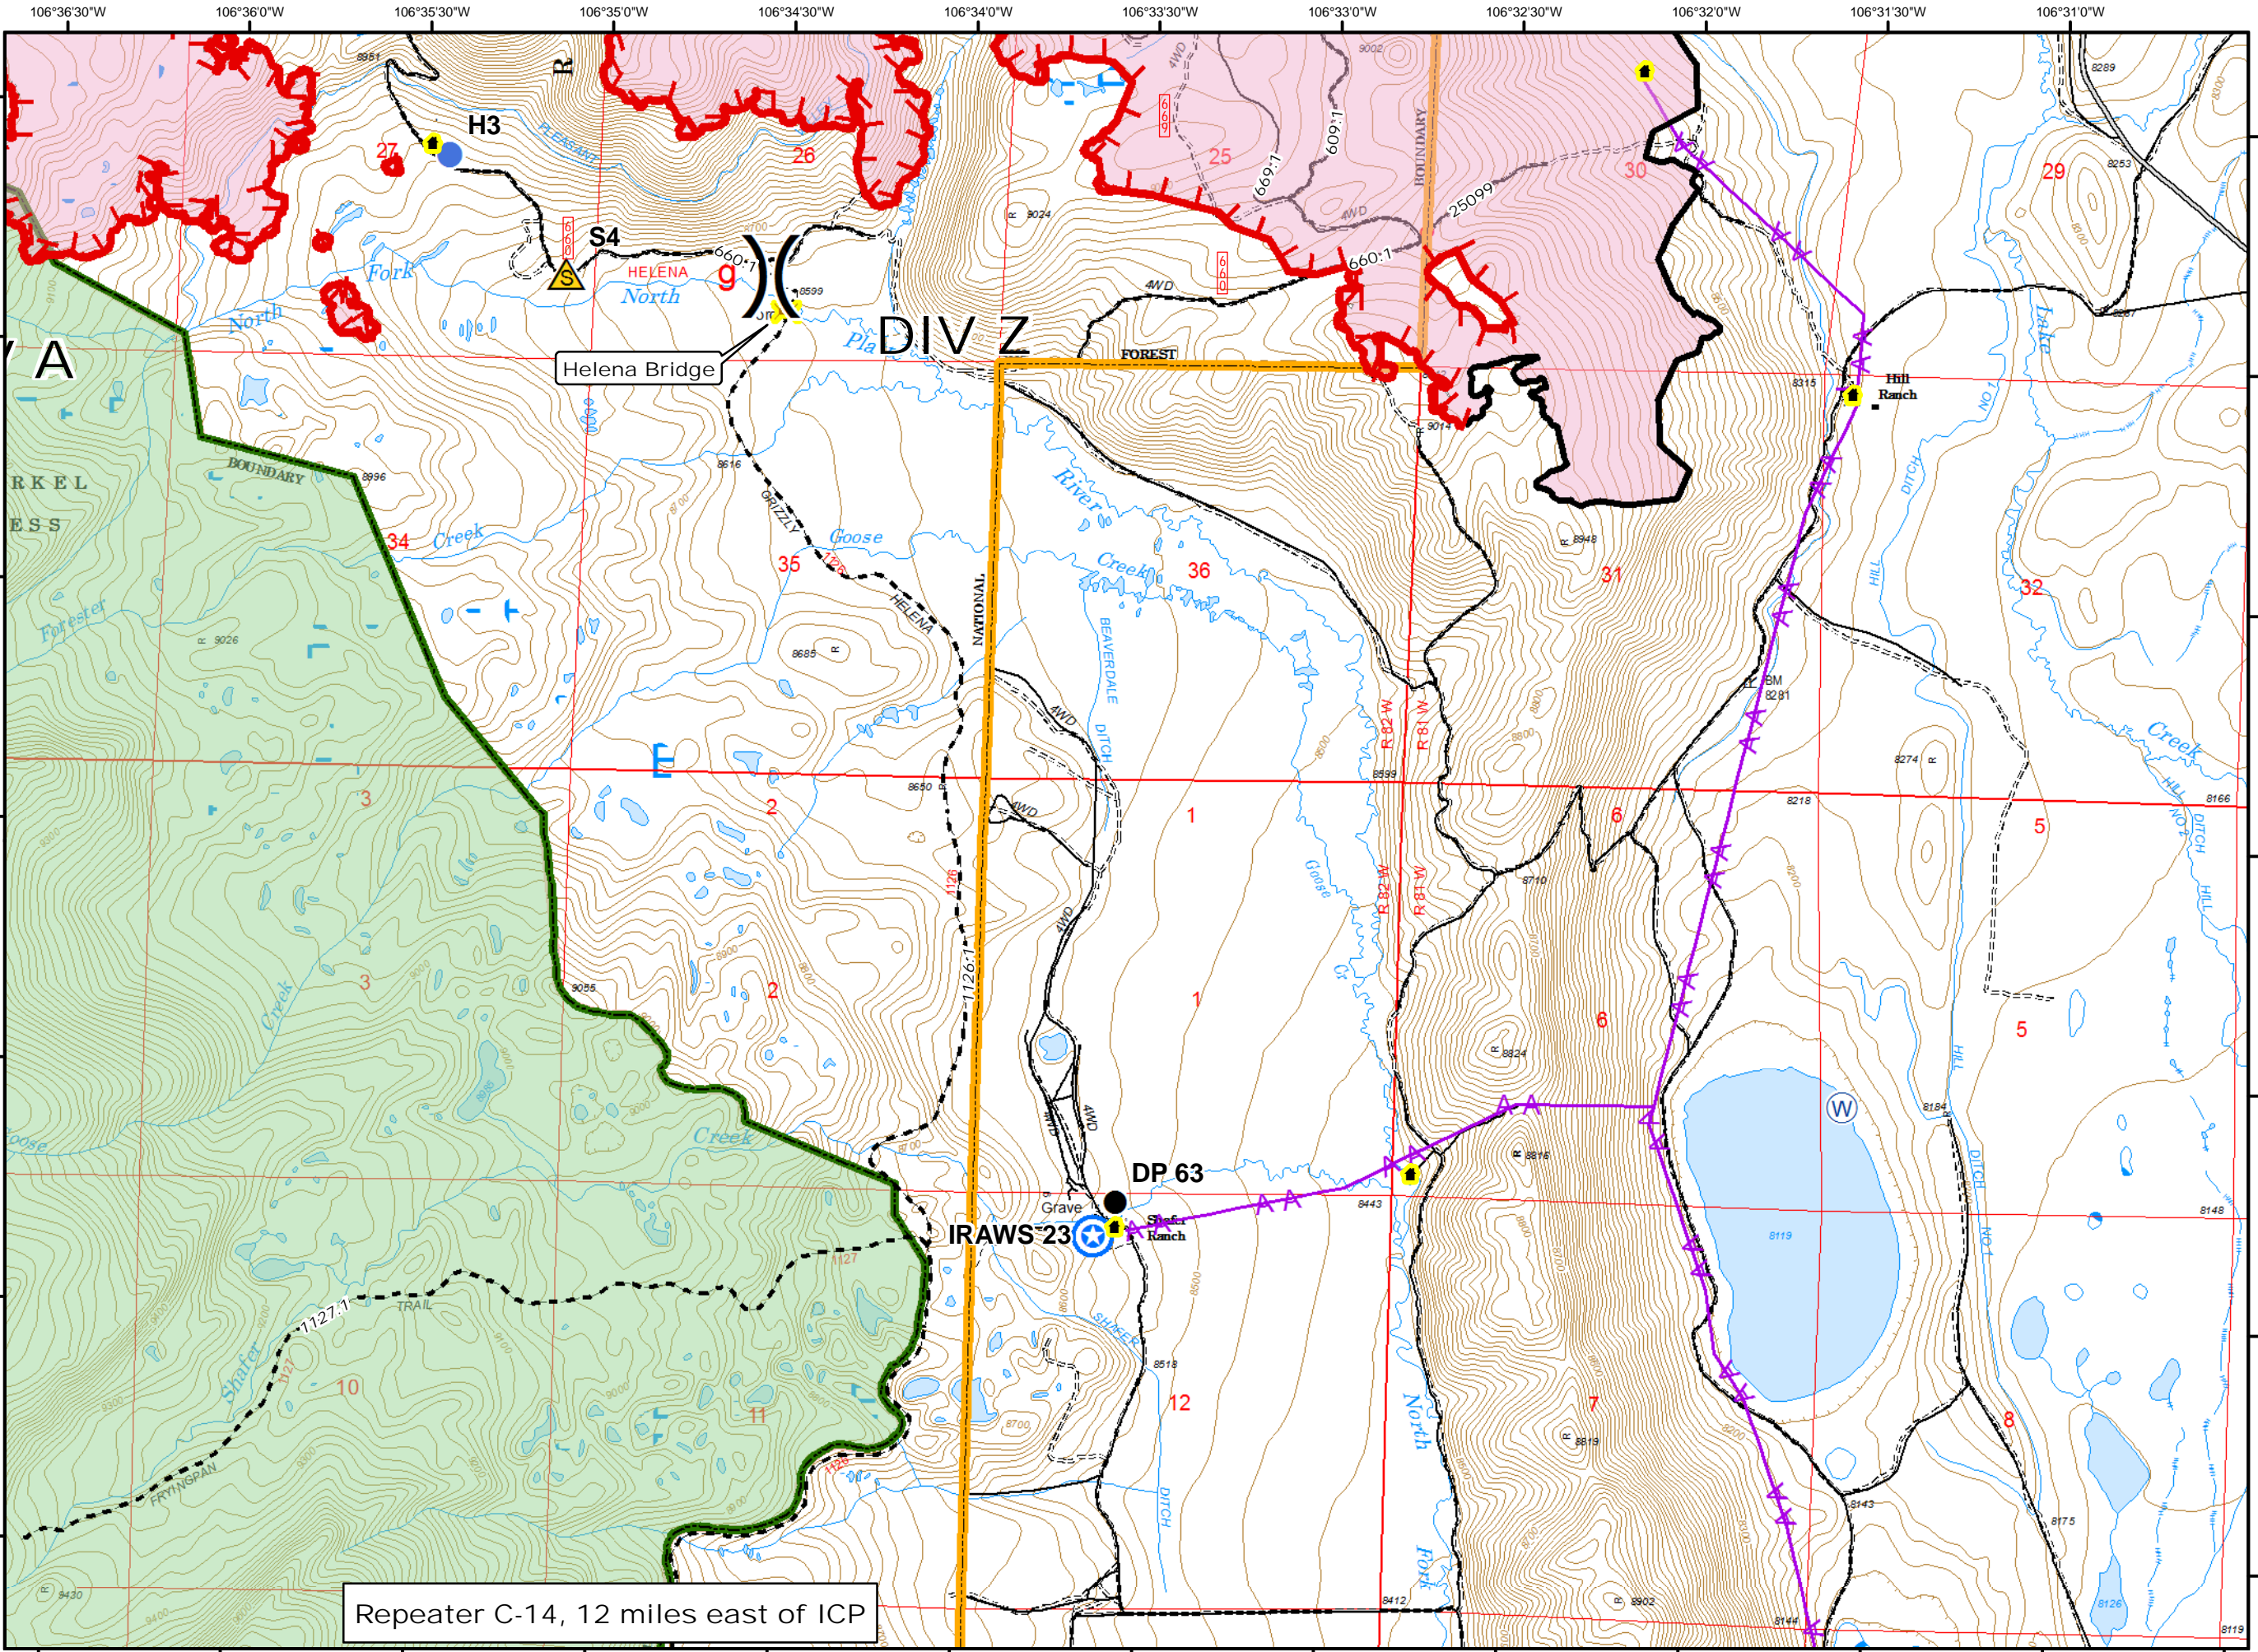

- Legend**
- Uncontrolled Fire Edge
 - Contained Fire Edge
 - Drop Point
 - Helispot
 - Safety Zone
 - Water Source
 - RAWS
 - Buildings
 - Powerlines
 - Wilderness

Repeater C-14, 12 miles east of ICP