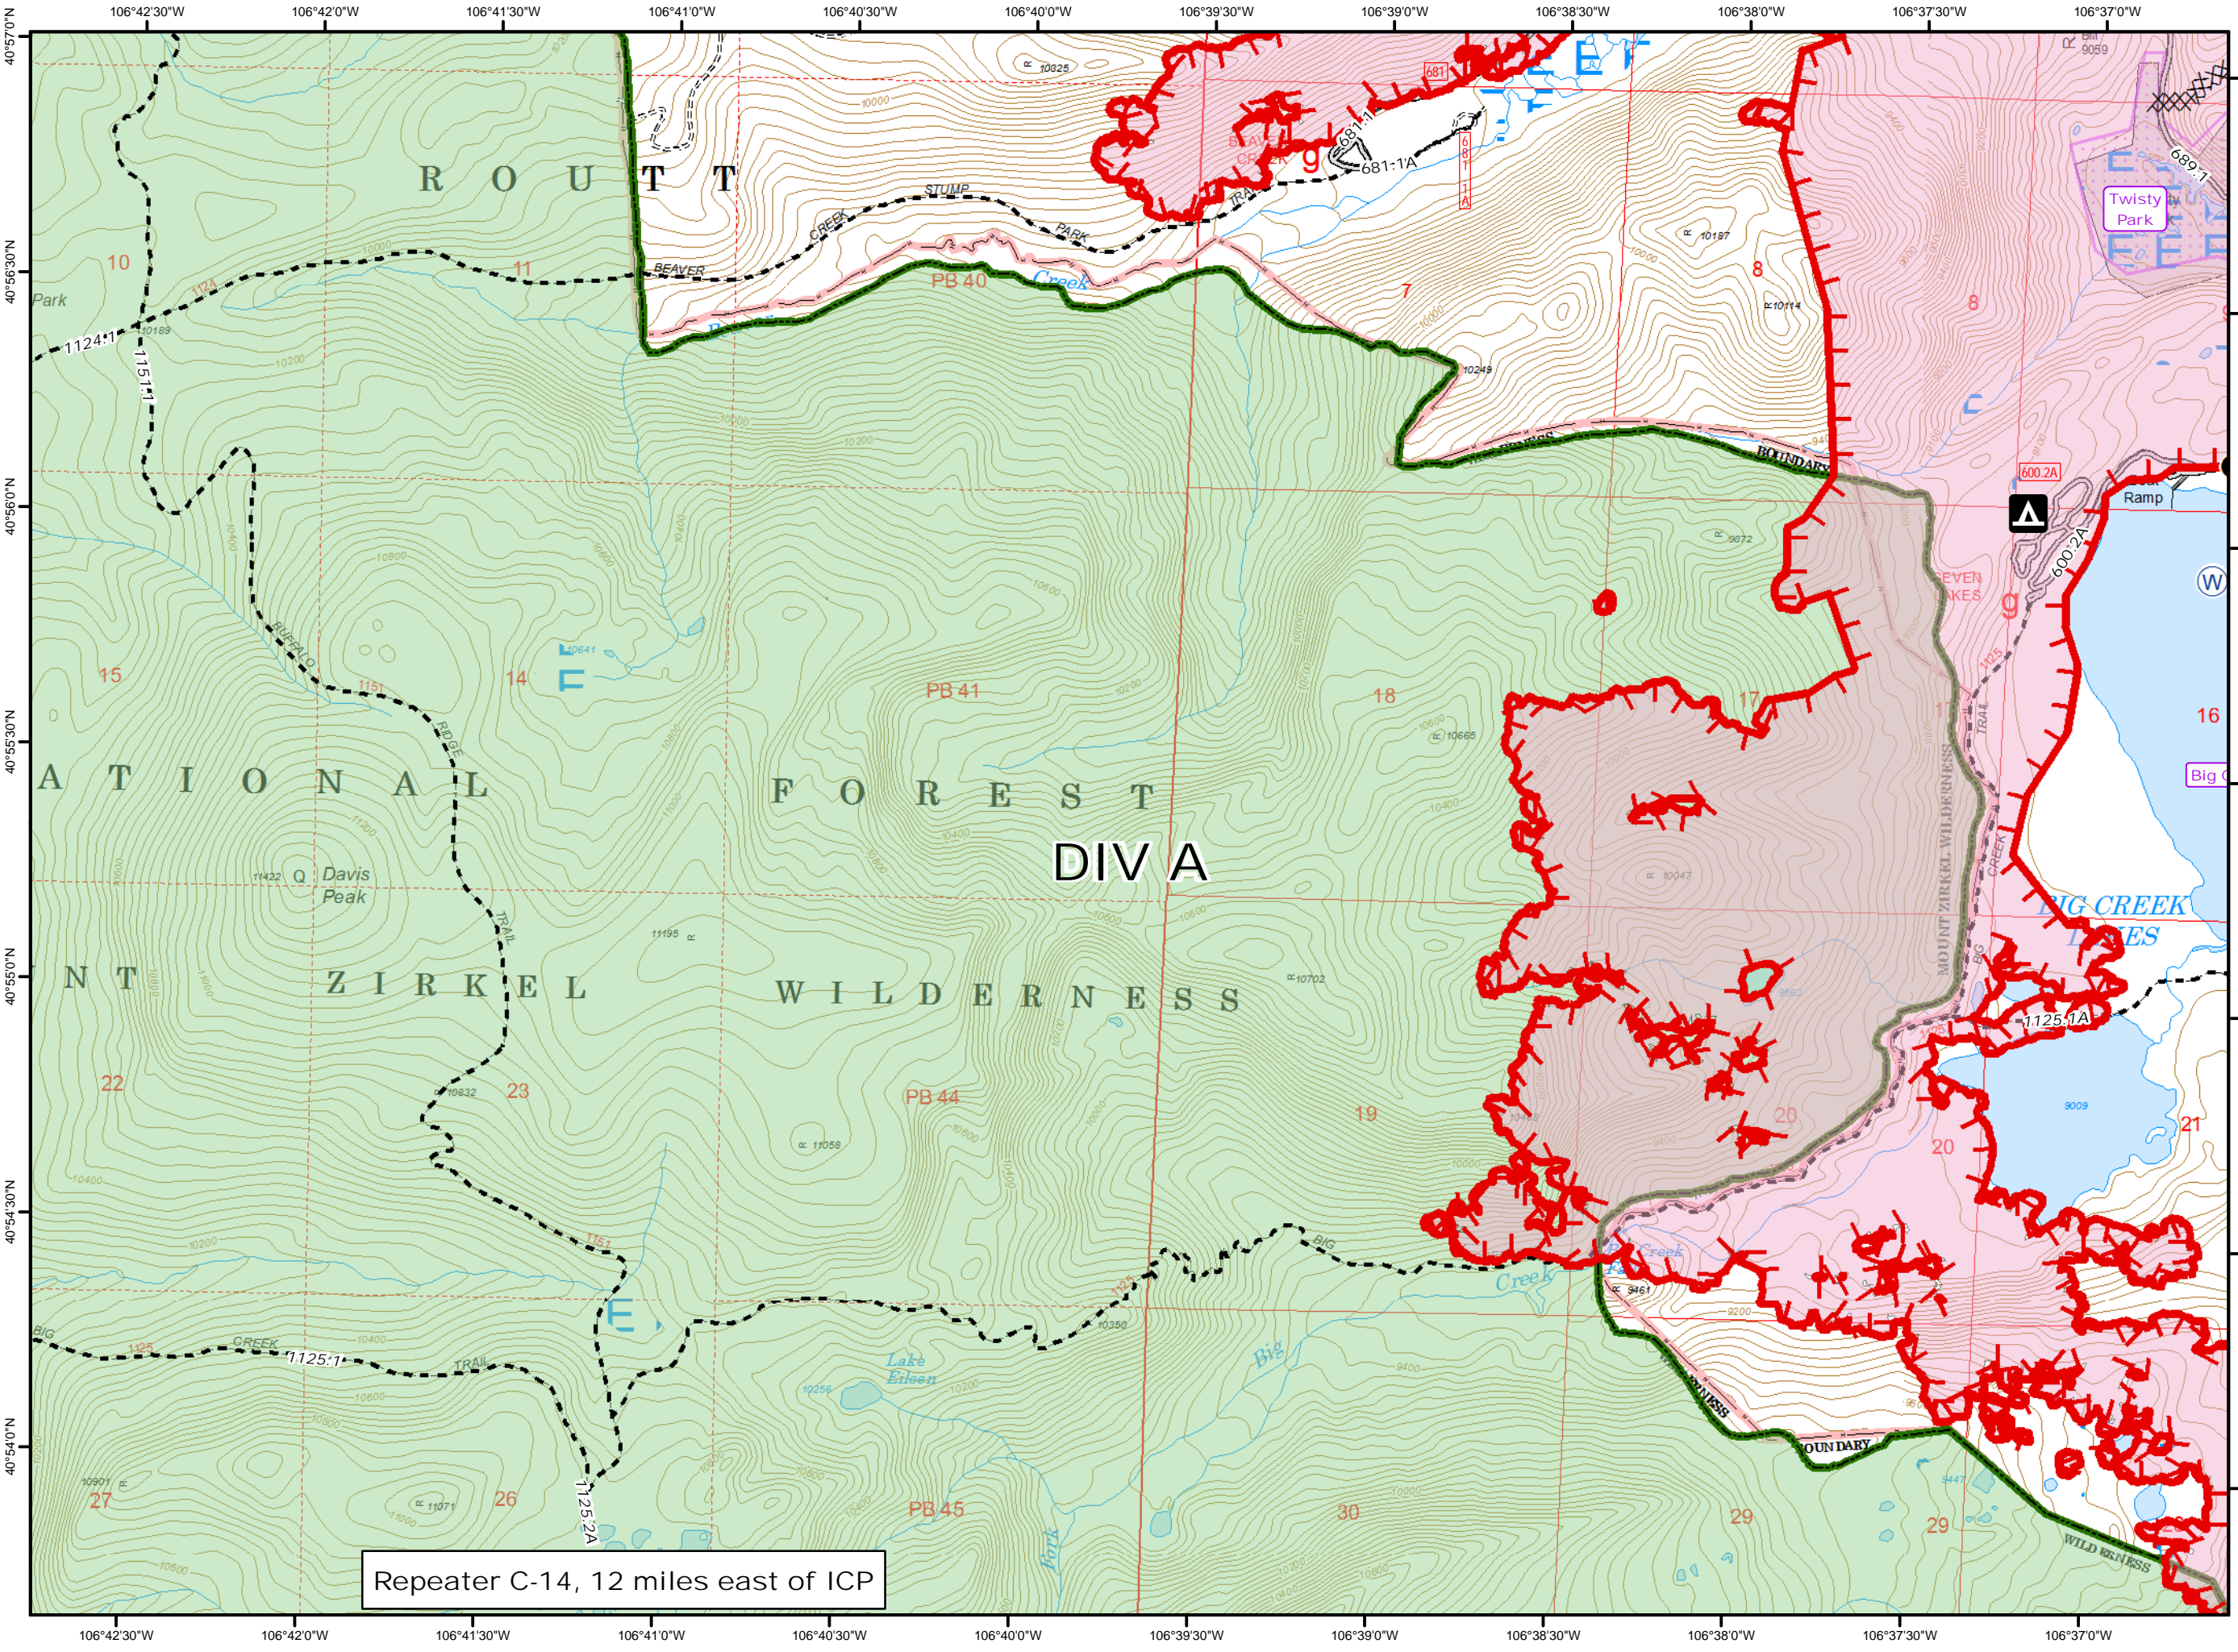

A

Map Created: 8/11/2016
10:13:23 PM

- Legend**
- Uncontrolled Fire Edge
 - Completed Dozer Line
 - Water Source
 - Subdivisions
 - Wilderness

Repeater C-14, 12 miles east of ICP