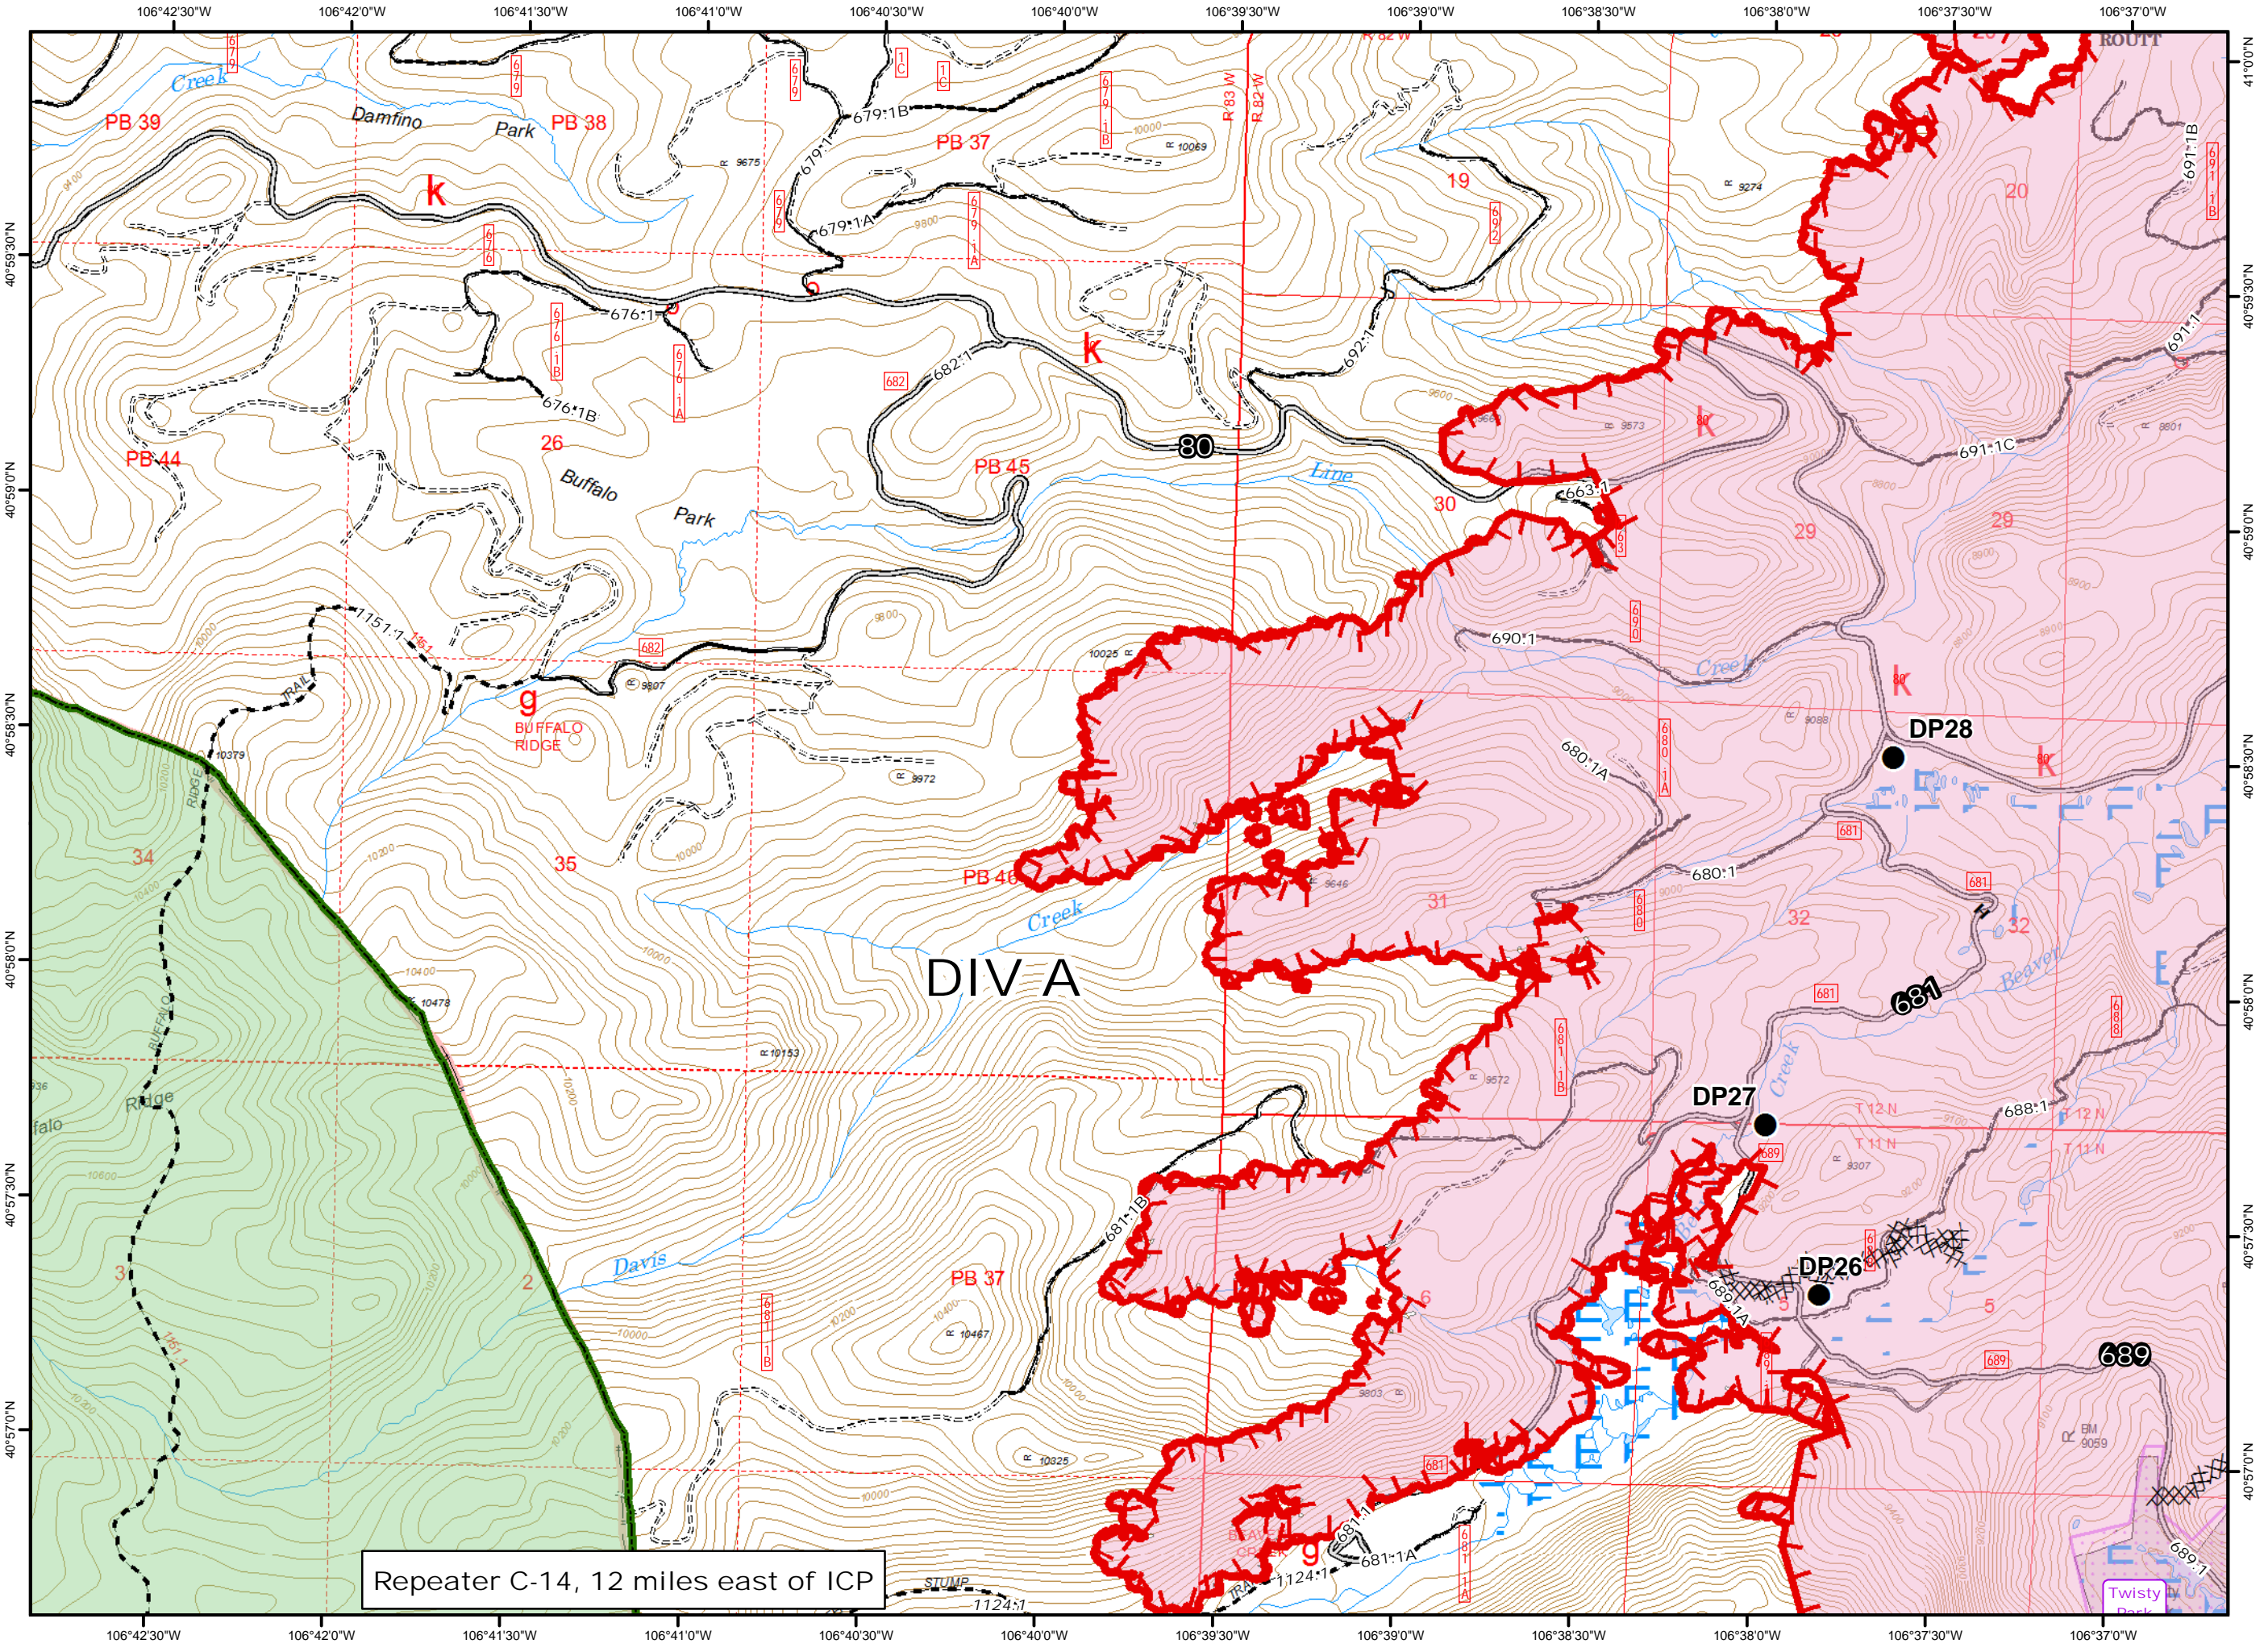

- Legend**
- Uncontrolled Fire Edge
 - Hand Line
 - Completed Dozer Line
 - Drop Point
 - Subdivisions
 - Wilderness

Repeater C-14, 12 miles east of ICP