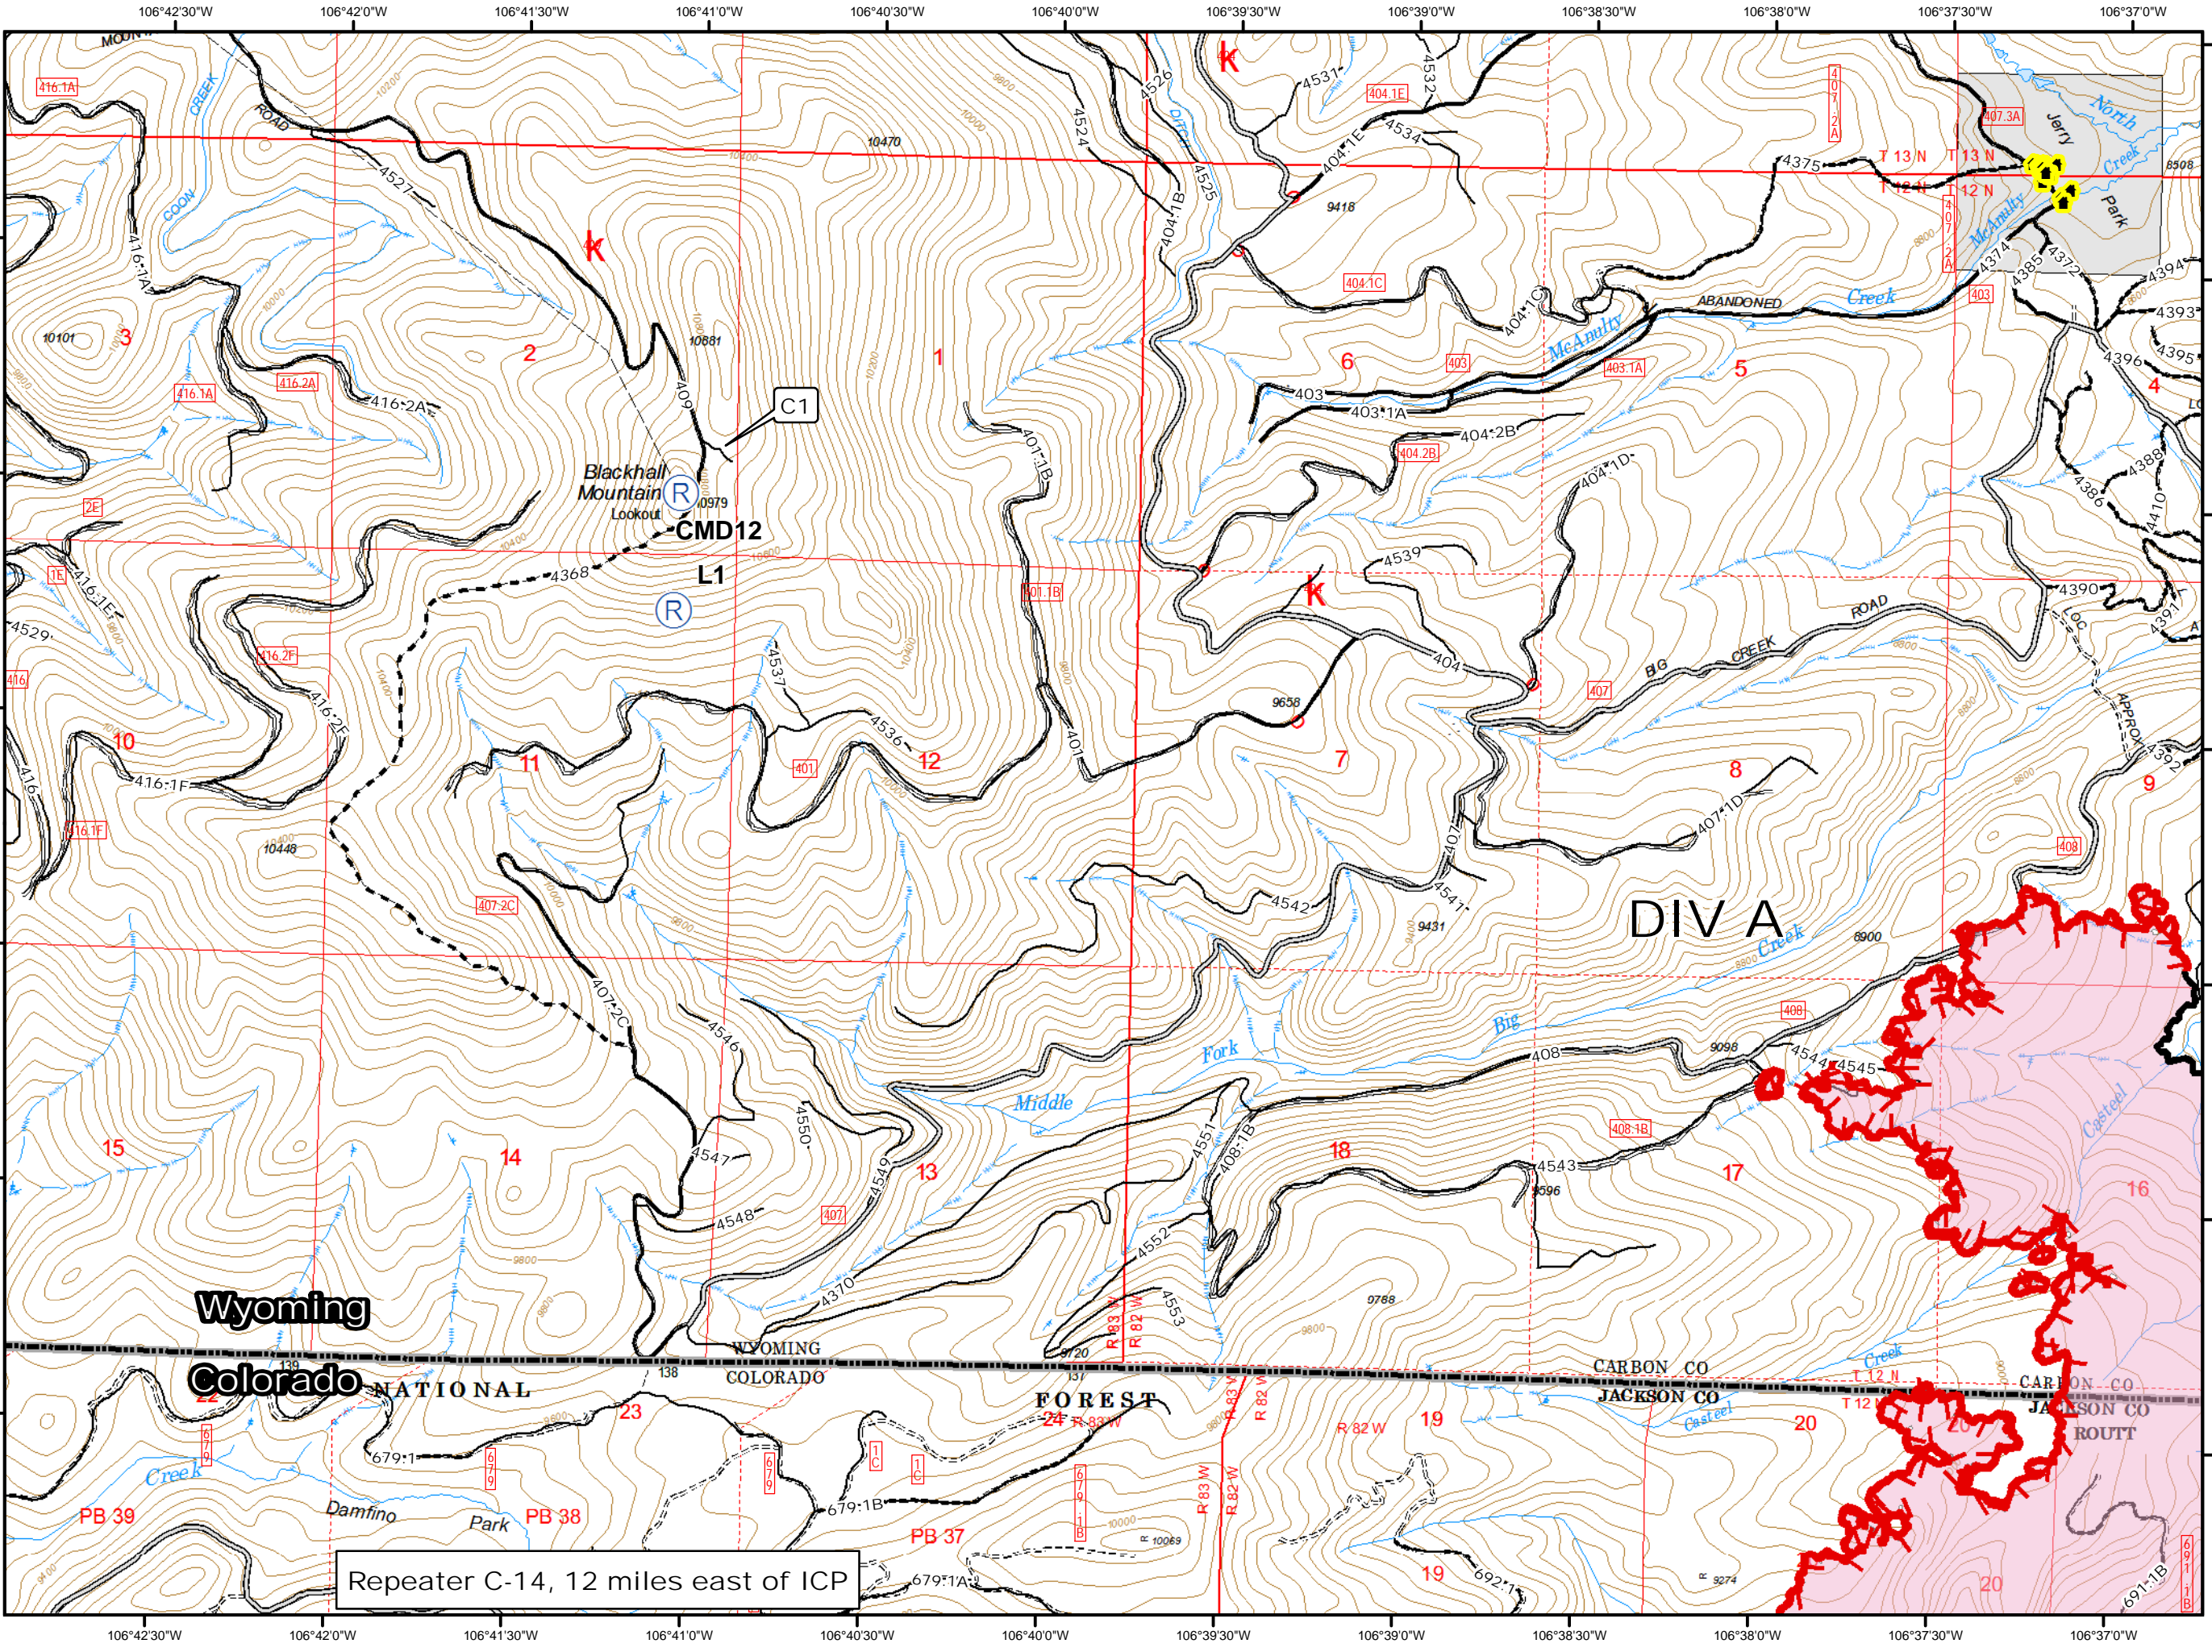

C
Map Created: 8/11/2016
10:13:23 PM

- Legend**
- Uncontrolled Fire Edge
 - Contained Fire Edge
 - Repeater
 - Buildings

Repeater C-14, 12 miles east of ICP