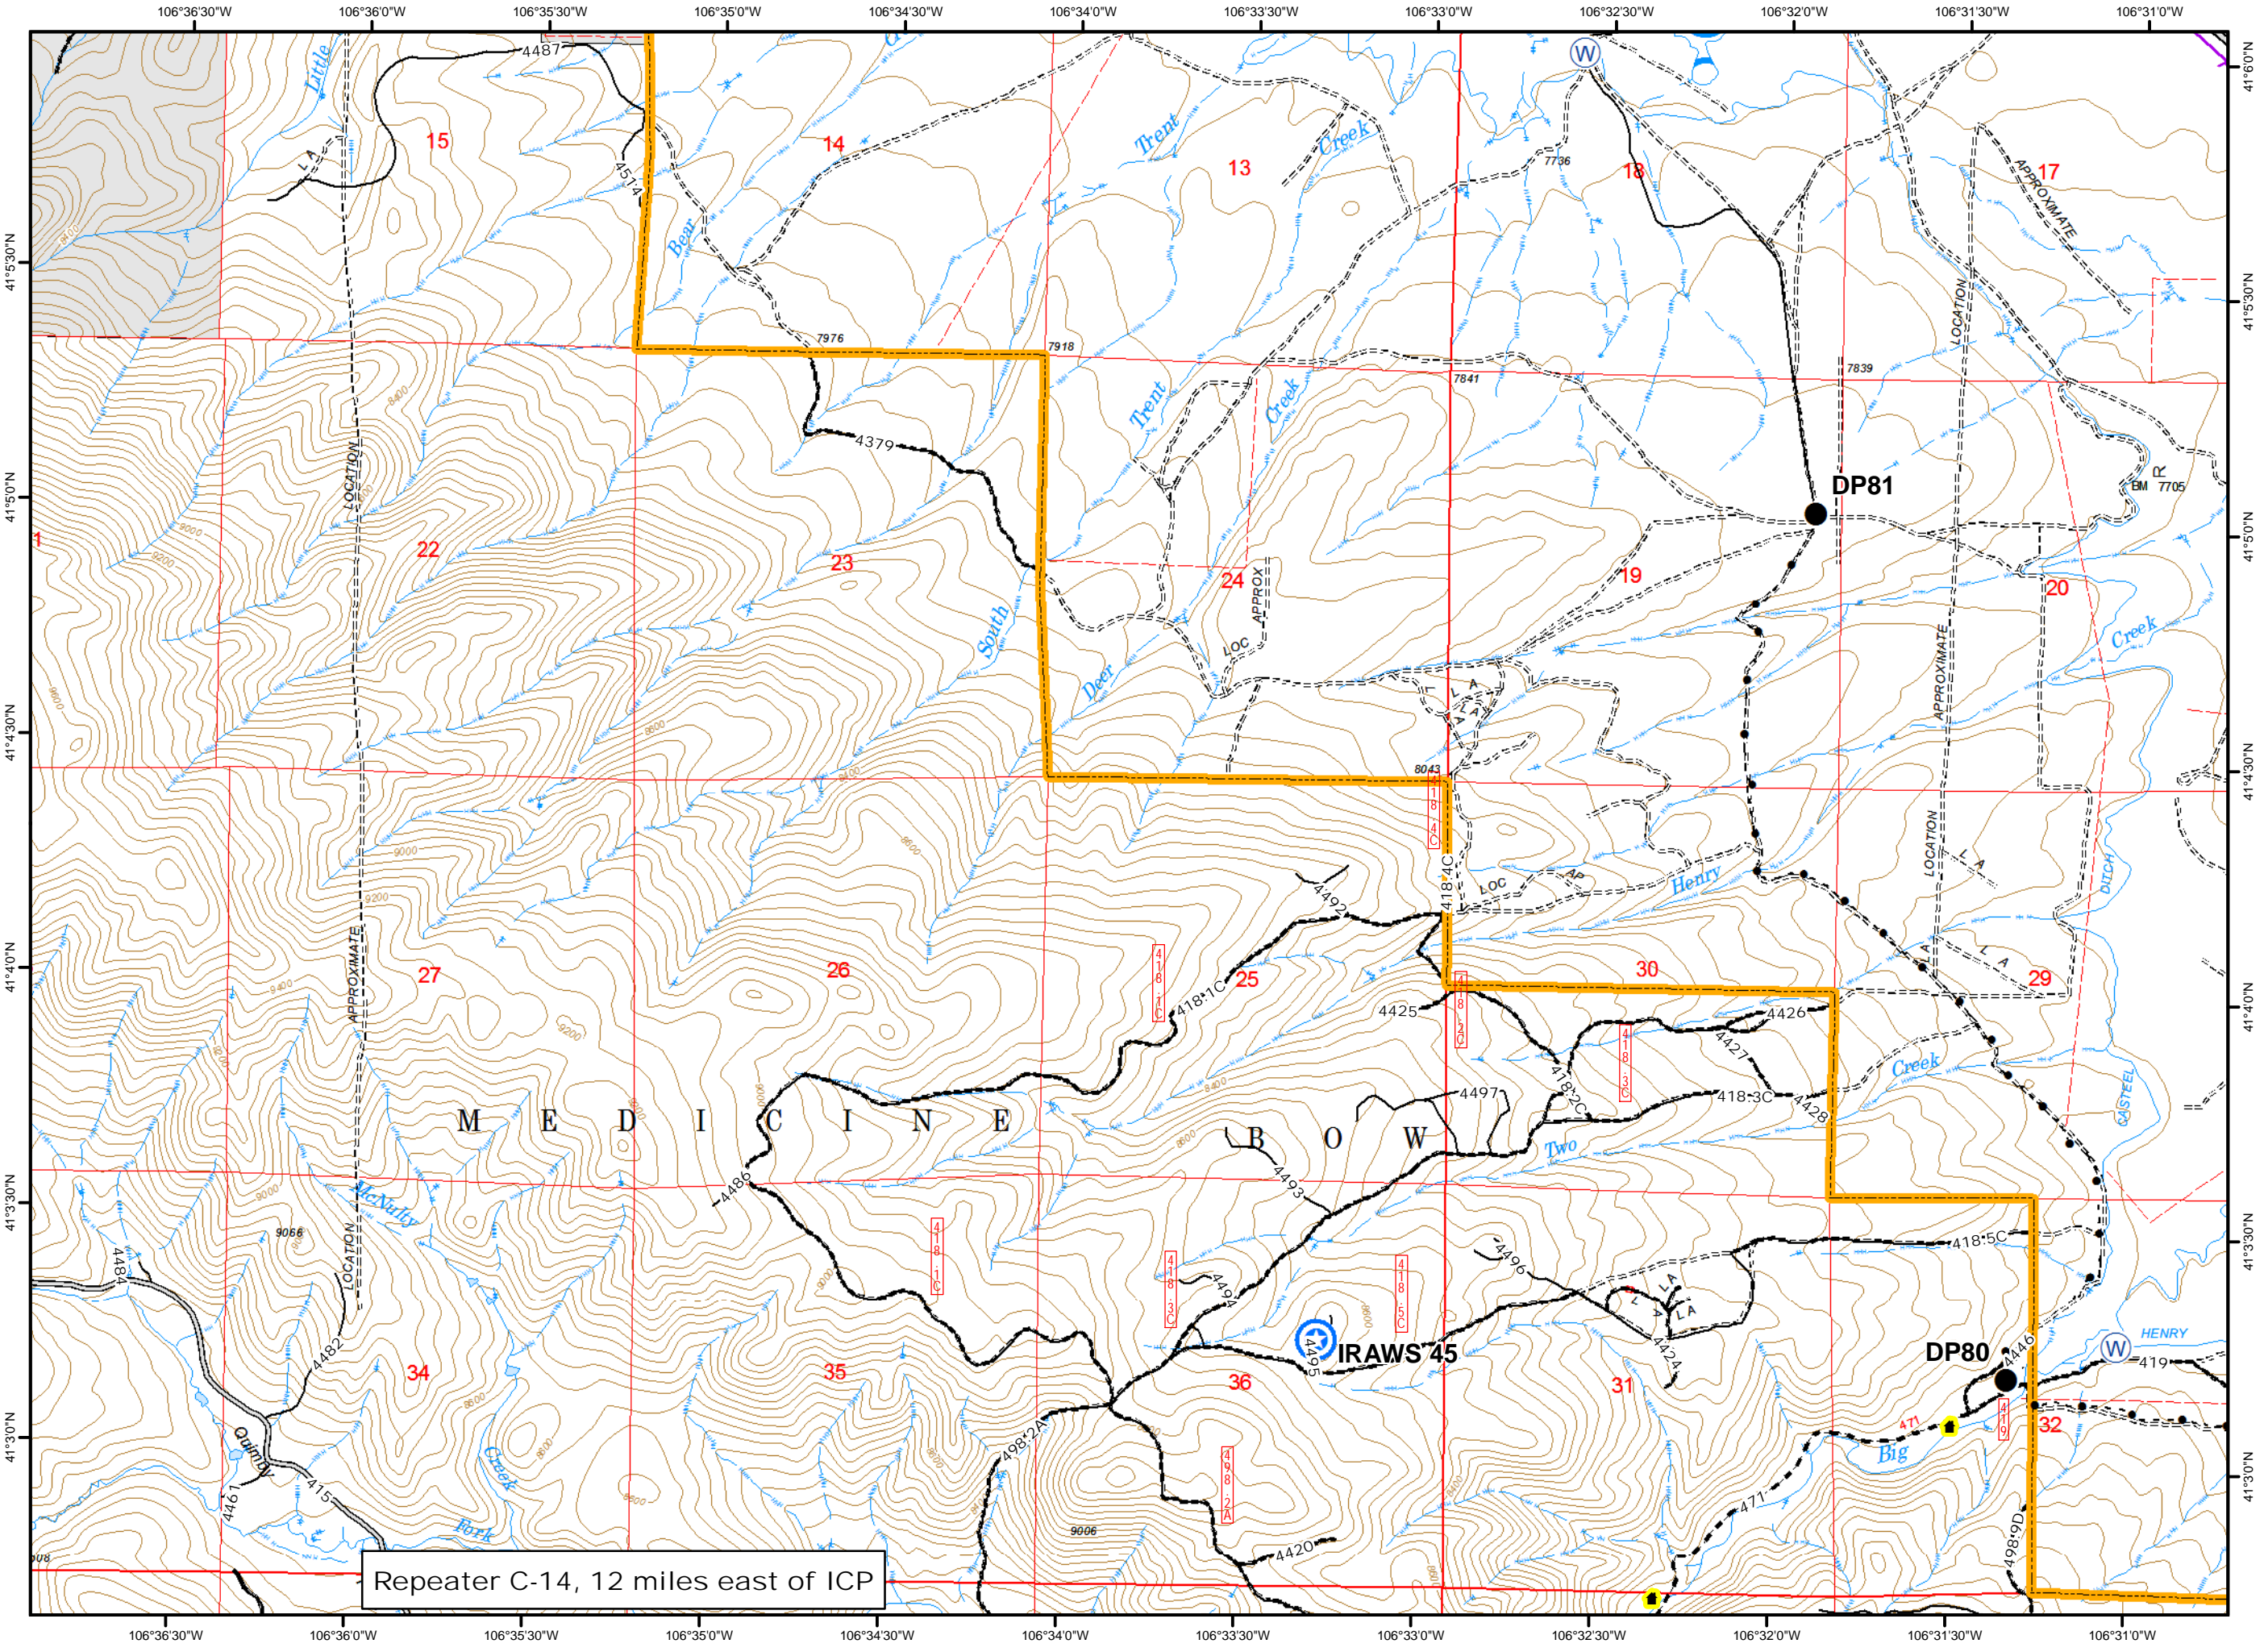

Legend

- - - • Mastication Line
- Drop Point
- ⊙ Water Source
- ⊙ RAWS
- Buildings
- AA Powerlines

Repeater C-14, 12 miles east of ICP