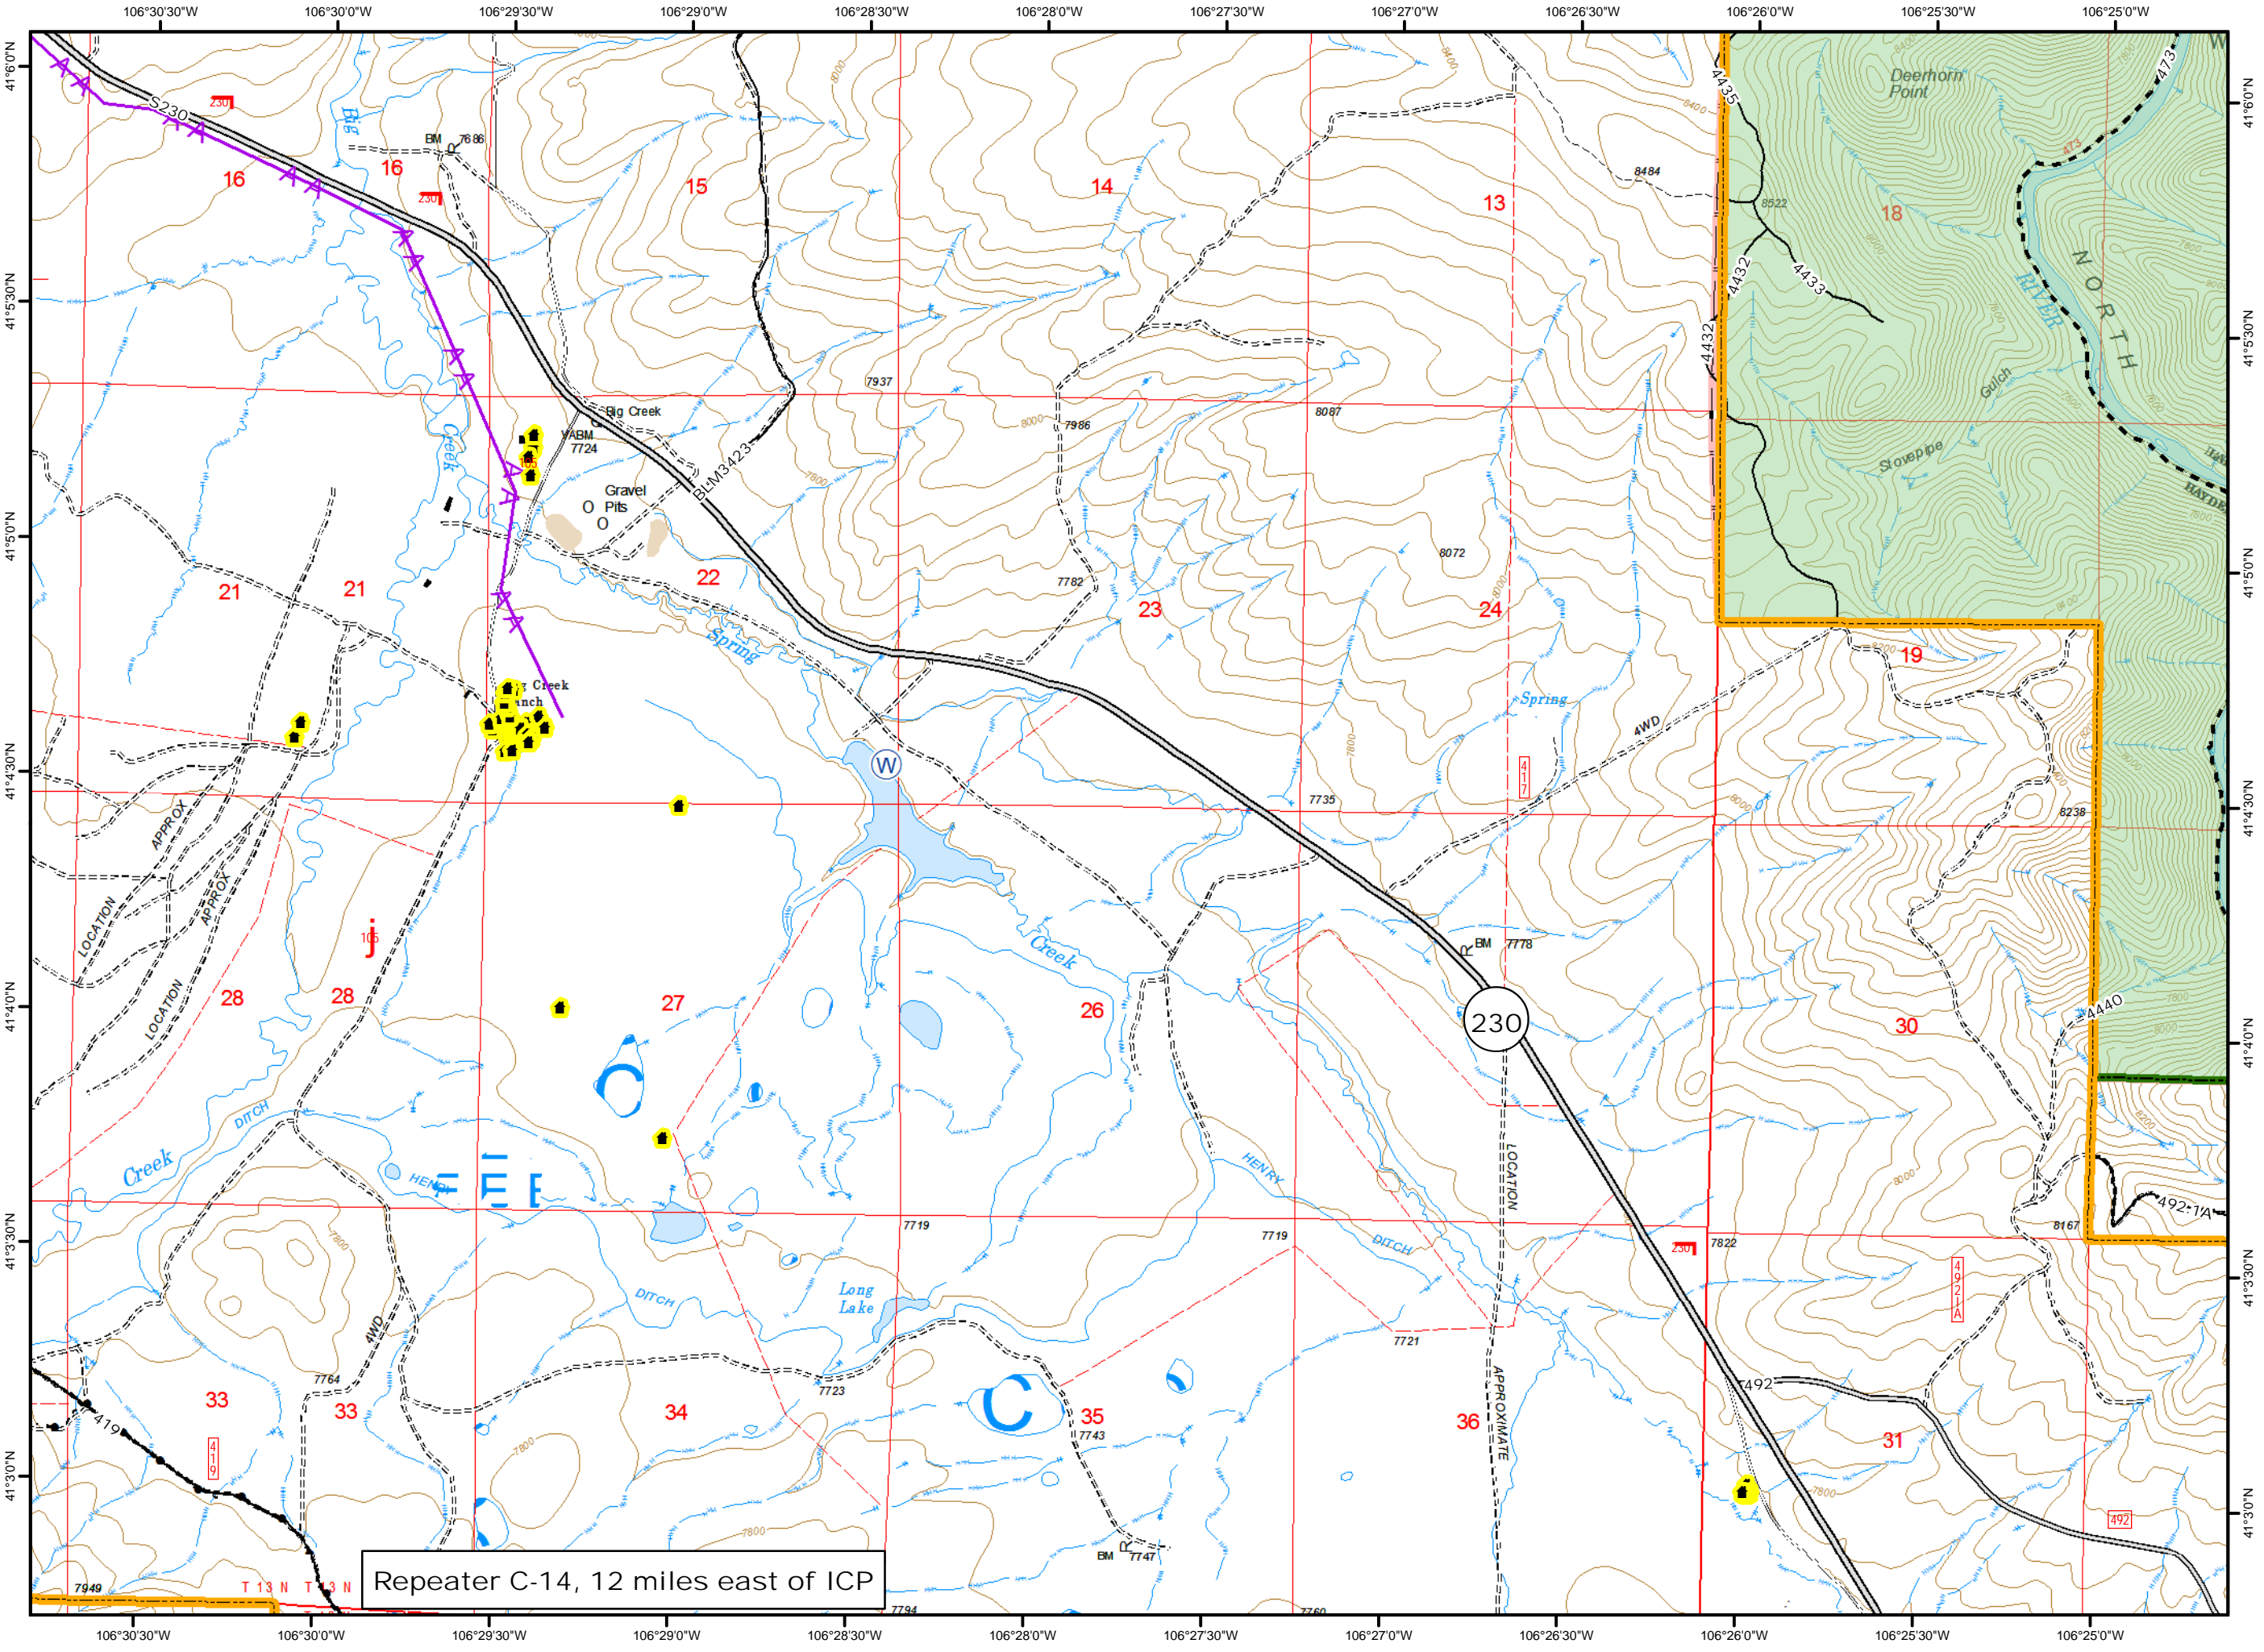

Map Created: 8/11/2016  
10:13:23 PM

- Legend**
- Mastication Line
  - Water Source
  - Buildings
  - Powerlines
  - Wilderness

Repeater C-14, 12 miles east of ICP

0 0.25 0.5 Miles